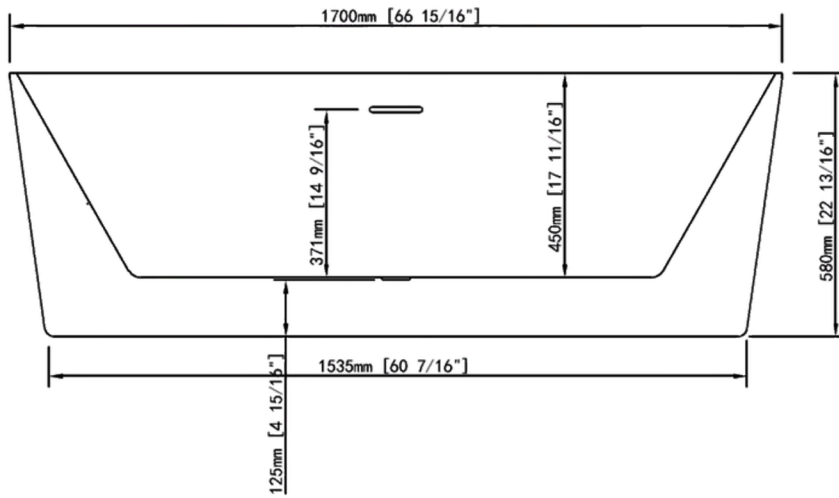

SIGMA

67" X 32" Oval Free Standing Bathtub
GLOSSY WHITE

CONDRIS

For bulk purchase or check out other models
please contact: