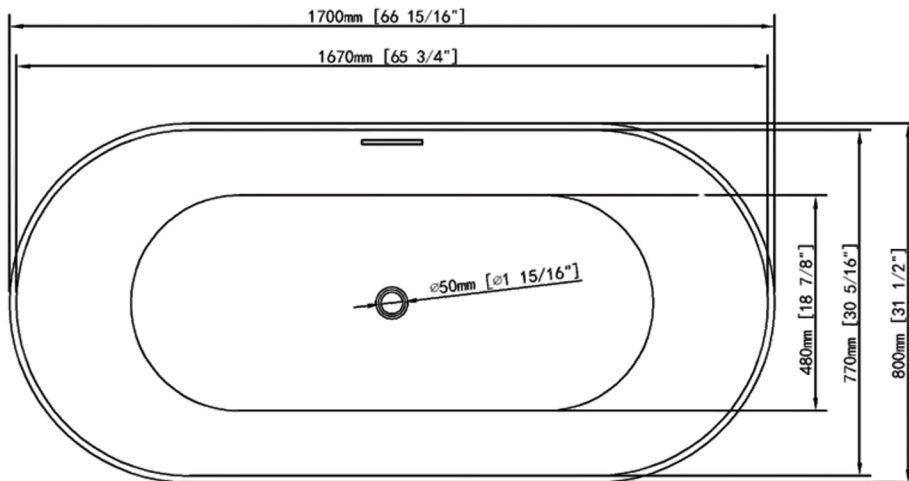

SIGMA

67" X 32" Oval Free Standing Bathtub
GLOSSY WHITE

CONDRIS

For bulk purchase or check out other models
please contact: