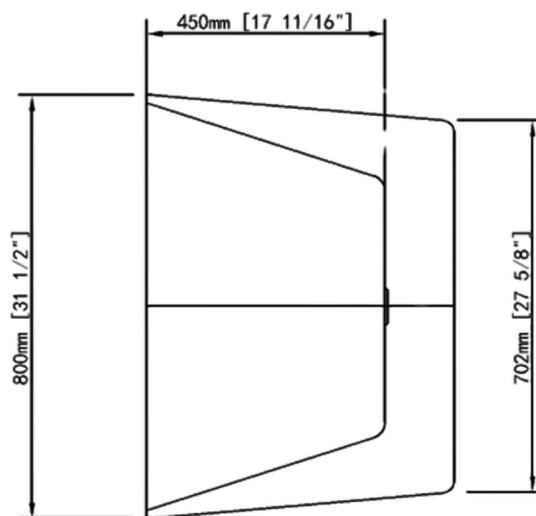

SIGMA

67" X 32" Oval Free Standing Bathtub
GLOSSY WHITE

CONDRIS

For bulk purchase or check out other models
please contact: