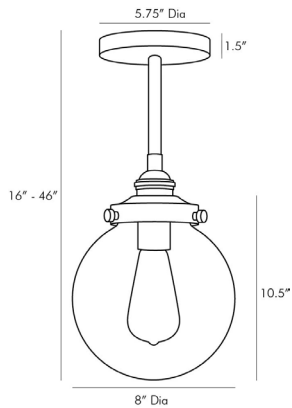

ARTERIORES

REEVES SMALL OUTDOOR PENDANT

49211

H: 16 IN, Dia: 8.00 IN

Aged Brass

Contract Suitable As Is

Light a space with timeless design. This classic globe pendant features a clear glass shade and aged brass finished steel, giving it an updated, industrial style. Consider an antique style bulb to create a subtle glow with stylized filament designs. Shown with an Edison bulb. Also comes in Large Aged Brass (49208), Large Aged Iron (49207) and Small Aged Iron (49210). Additional pipe available (PIPE-192). Approved for use in outdoor areas.

APPEARANCE

Material	Glass, Steel
Finish	Aged Brass, Aged Iron, Clear
Top Coat/Sealant	false

DIMENSIONS

Pendant	46 IN
Canopy	H: 10.5 IN, Dia: 8.00 IN
	H: 1.5 IN, Dia: 5.75 IN

WIRING

Rating	Outdoor
Cord	10 FT IN, Black, SVT
Socket	1, Type A- E26 Other
Photographed Bulb	Edison Bulb
Maximum Watt	60
Voltage	110-120 V

CERTIFICATIONS

Certifications	Mexico Australia, European Union, United Arab Emirates, United States, Canada
----------------	---

COMPLIANCY

UL/ETL	Yes
CB	Yes
RoHS	true

SHIPPING

Product Weight	11 LBS
Gross Weight 1	16 LBS
Gross Weight 2	0 LBS
Shipping Box 1	H: 10.9 IN, L: 11.2 IN, W: 16.9 IN
Shipping Box 2	H: 0 IN, L: 0 IN, W: 0 IN

REPLACEMENT PARTS

Replacement Part 1	PIPE-191, PIPE-192
Replacement Part 1 Dim	(1) 4", (1) 6", (1) 12"
Replacement Part 2	CANOPY-307, CANOPY-308
Replacement Part 2 Dim	1.5" x 5.75"