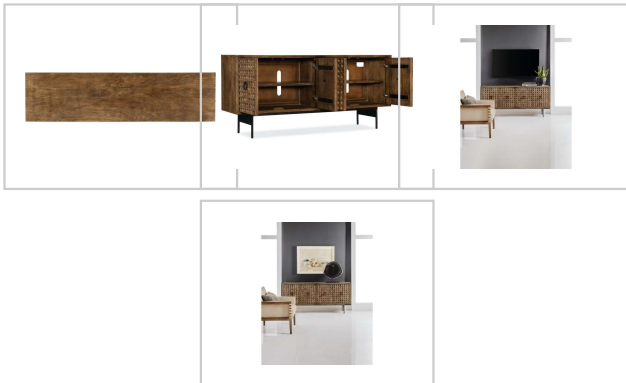

Collection: Melange

Number of Shelves: 2

Number of Drawers: 0

Number of Leaves: 0

Style: Casual

Finish: Medium Wood

Brand: Hooker Furniture

Product Description: With the look of hand-forged craftsmanship, the 4-door Swanston Credenza is constructed of Mango Wood with a black metal base and black metal circular hardware pulls. Accommodating up to a 65-inch TV, the credenza has 4 doors with soft-close hinges, one fixed shelf behind each pair of doors and a ventilated back panel.

Status: New

Max TV Size: 65" Flat Screen

Finish: Natural medium wood finish with black metal circular hardware pulls and black metal base

Features: Four doors with soft-close hinges
One fixed shelf behind each of pair of doors
Ventilated back panel

Material: Mango Wood with Metal/Iron

Finish Construction: Hooker Furniture utilizes a multiple-step finish process of up to 16 finish steps. This results in an unsurpassed clarity, depth and color richness and durability to our finishes. Through hand-