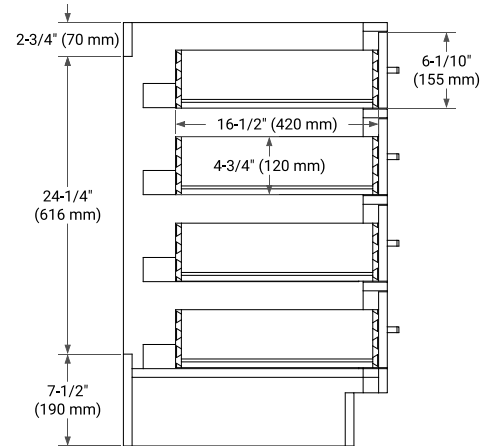

BASE CABINET DIMENSIONS

60" W x 21.5" D x 34.5" H

FEATURES

- Solid wood frame & plywood panels
- Dovetail drawers and joints
- Soft closing doors & drawers

HARDWARE FINISHES

Brushed Nickel Satin Brass Matte Black Polished Chrome

AVAILABLE COLORS

White Grey Midnight Blue White Oak

FRONT VIEW

SIDE VIEW

PLAN VIEW

OVERALL DIMENSIONS

60.25" W x 22" D x 1.5" H

COUNTERTOP OPTIONS

Carrara White Quartz

FEATURES

- Solid countertop with mitered edges & seams
- Undermount white oval sink
- Pre-drilled for 8" widespread faucet

INCLUDED

- Countertop
- Matching Backsplash
- Oval Sink

COUNTERTOP PLAN VIEW

EDGE SIDE VIEW

THREE DIMENSIONAL COUNTERTOP VIEW