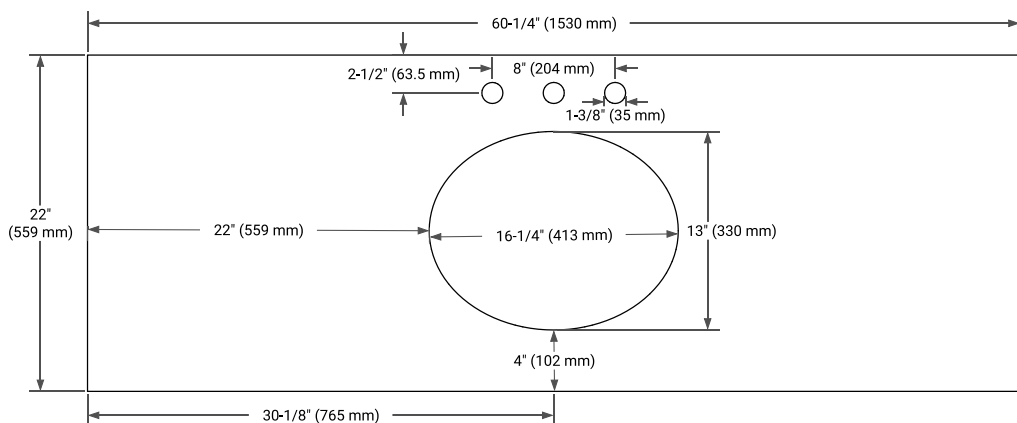

BASE CABINET DIMENSIONS

60" W x 21.5" D x 34.5" H

FEATURES

- Solid wood frame & plywood panels
- Dovetail drawers and joints
- Soft closing doors & drawers

HARDWARE FINISHES

Brushed Nickel Satin Brass Matte Black Polished Chrome

AVAILABLE COLORS

White Grey Midnight Blue White Oak

FRONT VIEW

SIDE VIEW

PLAN VIEW

OVERALL DIMENSIONS

60.25" W x 22" D x 1.5" H

COUNTERTOP OPTIONS

Carrara White Quartz

FEATURES

- Solid countertop with mitered edges & seams
- Undermount white oval sink
- Pre-drilled for 8" widespread faucet

INCLUDED

- Countertop
- Matching Backsplash
- Oval Sink

COUNTERTOP PLAN VIEW

EDGE SIDE VIEW

THREE DIMENSIONAL COUNTERTOP VIEW