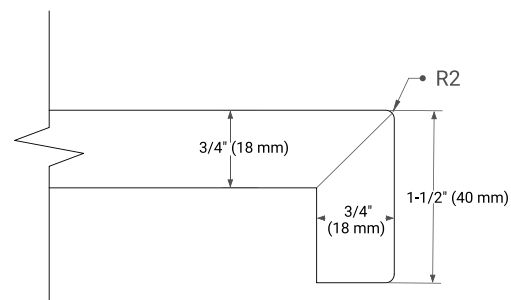

AVAILABLE COLORS

White Grey Midnight Blue White Oak

FRONT VIEW

SIDE VIEW

PLAN VIEW

OVERALL DIMENSIONS

60.25" W x 22" D x 1.5" H

COUNTERTOP OPTIONS

Carrara White Quartz

FEATURES

- Solid countertop with mitered edges & seams
- Undermount white oval sink
- Pre-drilled for 8" widespread faucet

INCLUDED

- Countertop
- Matching Backsplash
- Oval Sink

COUNTERTOP PLAN VIEW

EDGE SIDE VIEW

THREE DIMENSIONAL COUNTERTOP VIEW