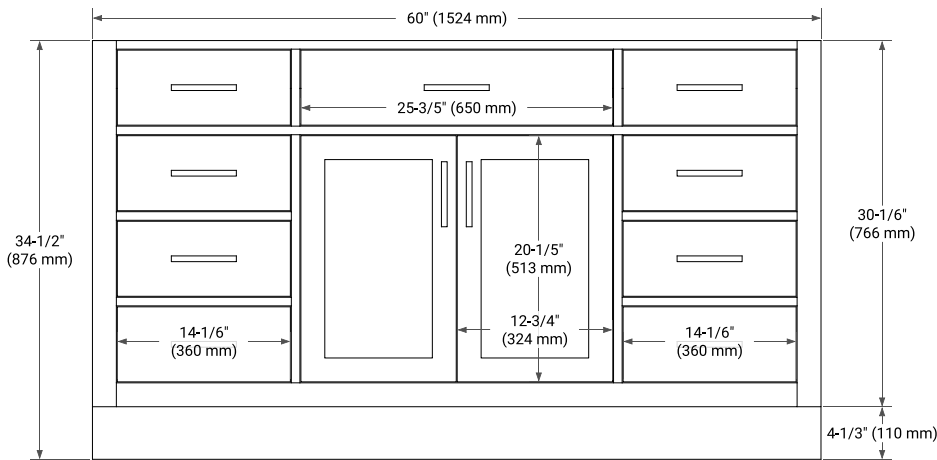

BASE CABINET DIMENSIONS

60" W x 21.5" D x 34.5" H

FEATURES

- Solid wood frame & plywood panels
- Dovetail drawers and joints
- Soft closing doors & drawers

HARDWARE FINISHES

Brushed Nickel Satin Brass Matte Black Polished Chrome

AVAILABLE COLORS

White Grey Midnight Blue White Oak

FRONT VIEW

SIDE VIEW

PLAN VIEW

OVERALL DIMENSIONS

60.25" W x 22" D x 1.5" H

COUNTERTOP OPTIONS

Carrara White Quartz

FEATURES

- Solid countertop with mitered edges & seams
- Undermount white oval sink
- Pre-drilled for 8" widespread faucet

INCLUDED

- Countertop
- Matching Backsplash
- Oval Sink

COUNTERTOP PLAN VIEW

EDGE SIDE VIEW

THREE DIMENSIONAL COUNTERTOP VIEW