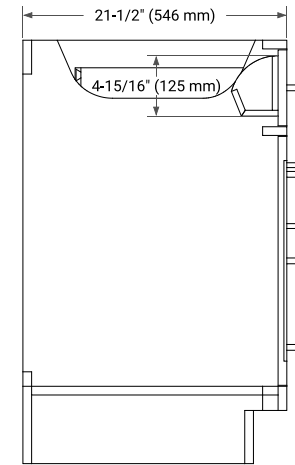

BASE CABINET DIMENSIONS

60" W x 21.5" D x 34.5" H

FEATURES

- Solid wood frame & plywood panels
- Dovetail drawers and joints
- Soft closing doors & drawers

HARDWARE FINISHES

Brushed Nickel Satin Brass Matte Black Polished Chrome

AVAILABLE COLORS

White Grey Midnight Blue White Oak

FRONT VIEW

SIDE VIEW

PLAN VIEW

OVERALL DIMENSIONS

60.25" W x 22" D x 1.5" H

COUNTERTOP OPTIONS

Carrara White Quartz

FEATURES

- Solid countertop with mitered edges & seams
- Undermount white oval sink
- Pre-drilled for 8" widespread faucet

INCLUDED

- Countertop
- Matching Backsplash
- Oval Sink

COUNTERTOP PLAN VIEW

EDGE SIDE VIEW

THREE DIMENSIONAL COUNTERTOP VIEW