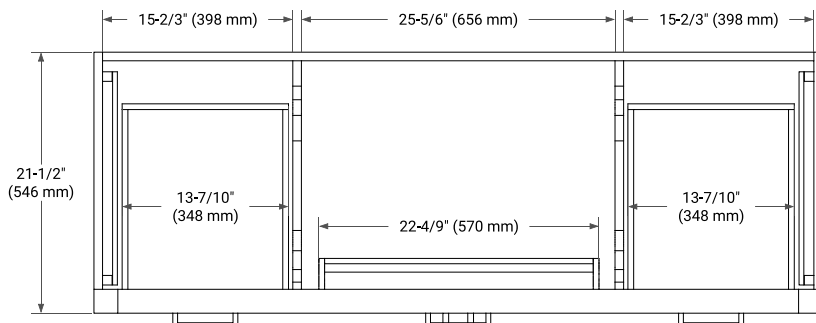

BASE CABINET DIMENSIONS

60" W x 21.5" D x 34.5" H

FEATURES

- Solid wood frame & plywood panels
- Dovetail drawers and joints
- Soft closing doors & drawers

HARDWARE FINISHES

Brushed Nickel Satin Brass Matte Black Polished Chrome

AVAILABLE COLORS

White Grey Midnight Blue White Oak

FRONT VIEW

SIDE VIEW

PLAN VIEW

OVERALL DIMENSIONS

60.25" W x 22" D x 1.5" H

COUNTERTOP OPTIONS

Carrara White Quartz

FEATURES

- Solid countertop with mitered edges & seams
- Undermount white oval sink
- Pre-drilled for 8" widespread faucet

INCLUDED

- Countertop
- Matching Backsplash
- Oval Sink

COUNTERTOP PLAN VIEW

EDGE SIDE VIEW

THREE DIMENSIONAL COUNTERTOP VIEW