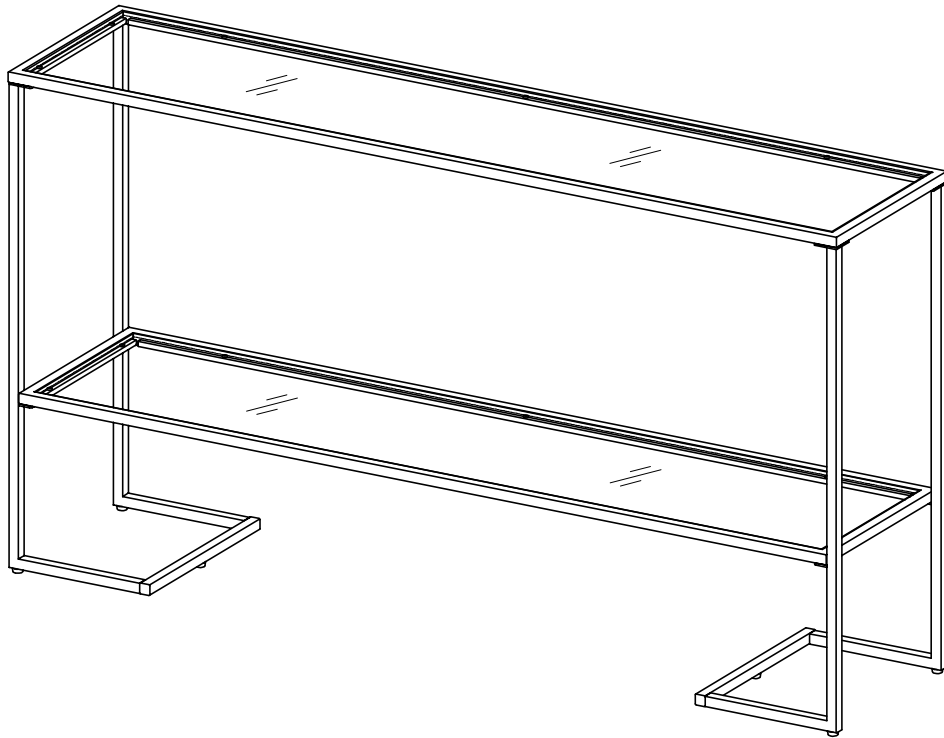

The Minimalist Modern Glass Console Table Installation Manual

CWG-Y214 V1.0

Made in China

Thank you for choosing our products, please feel free to contact us via your order channel if you have any difficulties with assembly or replacement parts.

Please kindly attach your Order ID and photos to illustrate the problems so we could assist you better.

WARNING

Serious or fatal injury may occur from improper assembly or unintended use.

1. During the assembly process, keep all parts away from babies or children.
2. The maximum weight capacity is 62 lbs each for the top and the shelf, please DO NOT exceed its capacity.
3. Please place items on the top and the shelf with care, DO NOT drop or toss them over the table.
4. Make sure all the corners of the tempered glass are prevented from crushing or bumps, otherwise, the tempered glass may be broken.
5. Anti-tipping device is included in the package, please attach the table to the wall to avoid accidentally tipping over.
6. Make sure all the screws are securely fastened before use.

Parts List

Parts List

<p>A</p>  <p>X2</p>	<p>B</p>  <p>X2</p>
<p>C</p>  <p>X2</p>	<p>D</p>  <p>1287mmX304mm X1</p>
<p>E</p>  <p>1320mmX305mm X1</p>	<p>F</p>  <p>1285mmX270mm X1</p>
<p>G</p>  <p>1252mmX270mm X1</p>	