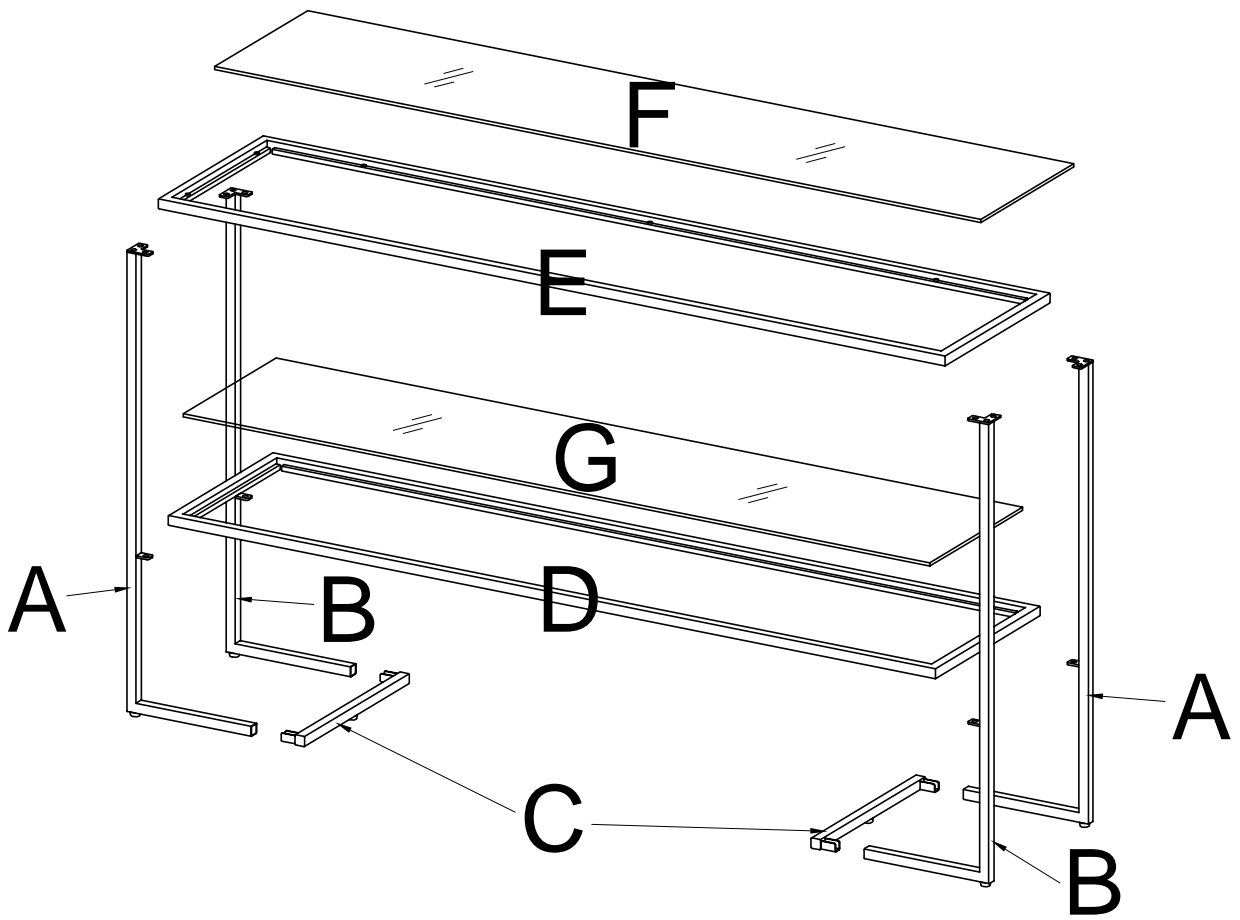

The Minimalist Modern Glass Console Table Installation Manual

CWG-Y214 V1.0

Made in China

Thank you for choosing our products, please feel free to contact us via your order channel if you have any difficulties with assembly or replacement parts.

Please kindly attach your Order ID and photos to illustrate the problems so we could assist you better.

WARNING

Serious or fatal injury may occur from improper assembly or unintended use.

1. During the assembly process, keep all parts away from babies or children.
2. The maximum weight capacity is 62 lbs each for the top and the shelf, please DO NOT exceed its capacity.
3. Please place items on the top and the shelf with care, DO NOT drop or toss them over the table.
4. Make sure all the corners of the tempered glass are prevented from crushing or bumps, otherwise, the tempered glass may be broken.
5. Anti-tipping device is included in the package, please attach the table to the wall to avoid accidentally tipping over.
6. Make sure all the screws are securely fastened before use.

Parts List

Parts List

<p>A</p>  <p>X2</p>	<p>B</p>  <p>X2</p>
<p>C</p>  <p>X2</p>	<p>D</p>  <p>1287mmX304mm X1</p>
<p>E</p>  <p>1320mmX305mm X1</p>	<p>F</p>  <p>1285mmX270mm X1</p>
<p>G</p>  <p>1252mmX270mm X1</p>	