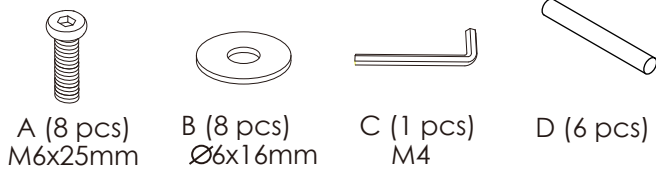

Assembly Instructions

55 Desk

PLEASE NOTE: Check that you have received all components and hardware before assembling. If you are missing any parts, contact your retailer.

2.

During assembly, hand tighten screws only. When the screws are in place, tighten completely.