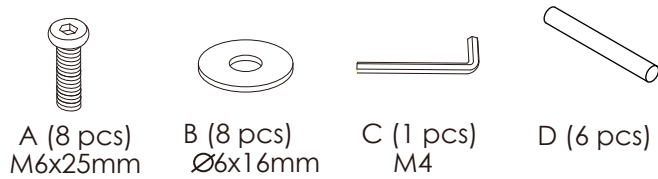

Assembly Instructions

55 Desk

PLEASE NOTE: Check that you have received all components and hardware before assembling. If you are missing any parts, contact your retailer.

4.

During assembly, hand tighten screws only. When the screws are in place, tighten completely.