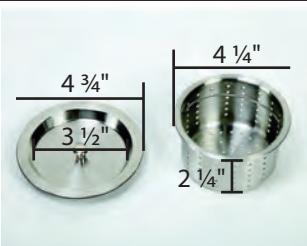

Accessories Included:

- Tub Ramp
- Tub Racks (2)
- Drain Basket and Cover
- Leg Levelers (4)
- Drain Hose

Materials & Color:

- Tub Basin: Type 304 Stainless Steel, 14 gauge, 2mm thick.
- Backsplash: Type 304 Stainless Steel, 14 gauge, 2mm thick.
- Tub Legs: Type 304 Stainless Steel, 19 gauge, 1mm thick. Leg levelers are black rubber.
- Grooming Bar: Type 304 Stainless Steel, 9 gauge, 4mm thick.
- Tub Racks: Grates are white polyethylene, 4mm thick. Frame is type 304 Stainless Steel, 19 gauge, 1.1mm thick.
- Tub Ramp: Type 304 Stainless Steel, 19 gauge, 1mm thick. Feet are black rubber.
- Tub Drain: Tub drain is type 304 Stainless Steel. Drain basket is type 304 Stainless Steel, 26 gauge, 0.5mm thick. Drain cover is type 304 Stainless Steel, 20 gauge, 1mm thick. Waterproof ring is black polyurethane. Slip nut is polyethylene.
- Drain Hose: Hose length is 6 3/4", outside diameter is 1 3/4", and inside diameter is 1 1/2". Hose is black polypropylene. Clamp is aluminum.

Drain & Plumbing:

- Drain: 3 1/4" predrilled drain hole. Center of drain from front wall 12 1/2", center of drain from back wall 12 1/2", center of drain from side wall 11".

Tub Racks

Drain Basket and Cover