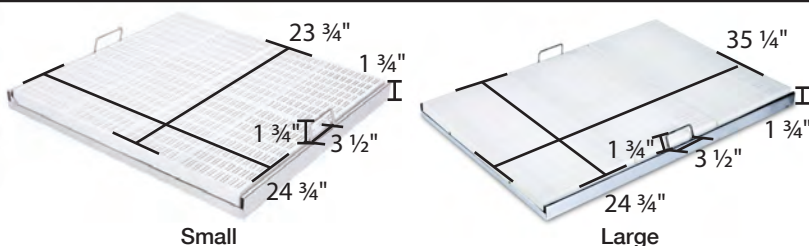

Accessories Included:

- Tub Ramp
- Tub Racks (2)
- Drain Basket and Cover
- Leg Levelers (4)
- Drain Hose

Materials & Color:

- Tub Basin: Type 304 Stainless Steel, 14 gauge, 2mm thick.
- Backsplash: Type 304 Stainless Steel, 14 gauge, 2mm thick.
- Tub Legs: Type 304 Stainless Steel, 19 gauge, 1mm thick. Leg levelers are black rubber.
- Grooming Bar: Type 304 Stainless Steel, 9 gauge, 4mm thick.
- Tub Racks: Grates are white polyethylene, 4mm thick. Frame is type 304 Stainless Steel, 19 gauge, 1.1mm thick.
- Tub Ramp: Type 304 Stainless Steel, 19 gauge, 1mm thick. Feet are black rubber.
- Tub Drain: Tub drain is type 304 Stainless Steel. Drain basket is type 304 Stainless Steel, 26 gauge, 0.5mm thick. Drain cover is type 304 Stainless Steel, 20 gauge, 1mm thick. Waterproof ring is black polyurethane. Slip nut is polyethylene.
- Drain Hose: Hose length is 6 3/4", outside diameter is 1 3/4", and inside diameter is 1 1/2". Hose is black polypropylene. Clamp is aluminum.

Drain & Plumbing:

- Drain: 3 1/4" predrilled drain hole. Center of drain from front wall 12 1/2", center of drain from back wall 12 1/2", center of drain from side wall 11".

Tub Racks

Drain Basket and Cover