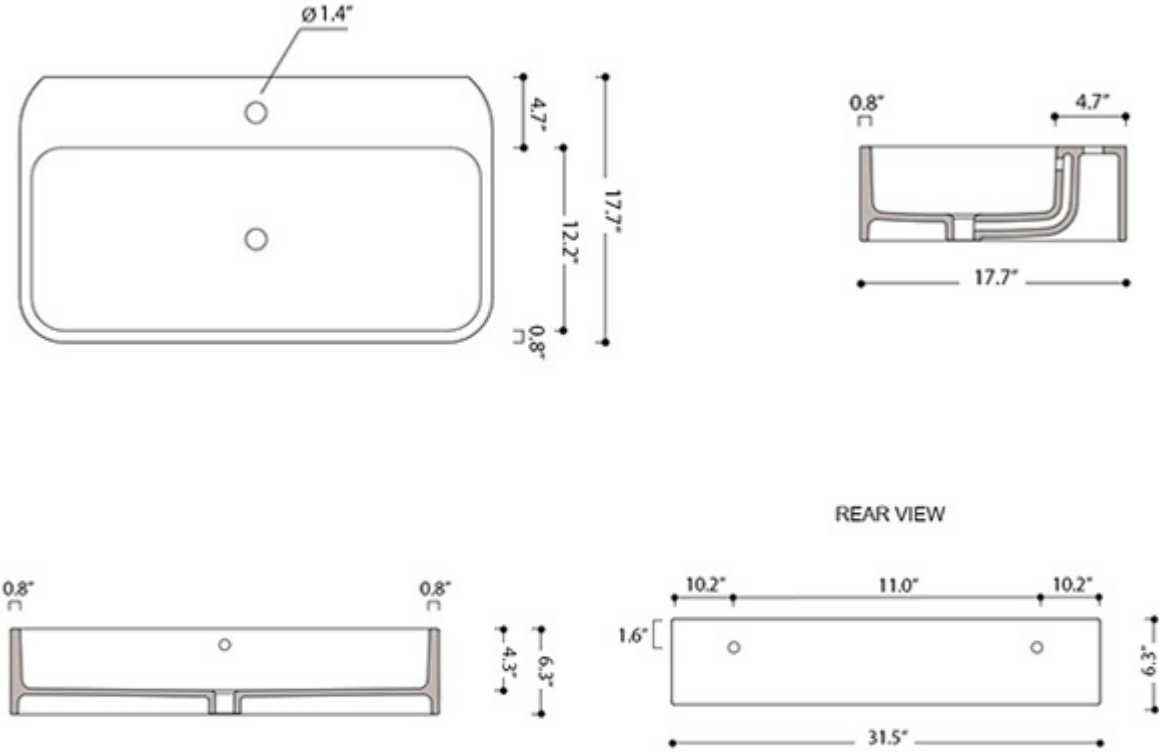

### Codes & Standards:

- ADA Compliant

\* WS Bath Collections reserves the right to revise dimensions or information on this sheet without notice

<b>Collection  </b> Cosa	<b>Model  </b> Cosa 80 - 86300	Dimensions Metric <i>1 inch = 2.54 cm</i> <i>1 inch = 25.4 mm</i>	 1051 Lea Drive - Collegeville, PA 19426 Tel. 215 513 9400 - Fax 610 831 0215 <a href="http://www.ws bathcollections.com">www.ws bathcollections.com</a> - <a href="mailto:info@ws bathcollections.com">info@ws bathcollections.com</a>
-----------------------------	-----------------------------------	---	---

**Collection**  
Cosa

**Model |**  
Cosa 80 - 86300

Dimensions Metric  
1 inch = 2.54 cm  
1 inch = 25.4 mm

1051 Lea Drive - Collegeville, PA 19426  
Tel. 215 513 9400 - Fax 610 831 0215  
[www.ws bathcollections.com](http://www.ws bathcollections.com) - [info@ws bathcollections.com](mailto:info@ws bathcollections.com)

### Vessel/ countertop installation

Bolts

Silicone (optional)

Collection  
Cosa

Model |  
Cosa 80 - 86300

Dimensions Metric  
*1 inch = 2.54 cm*  
*1 inch = 25.4 mm*

**WS**<sup>®</sup>  
**BATH**  
**COLLECTIONS**