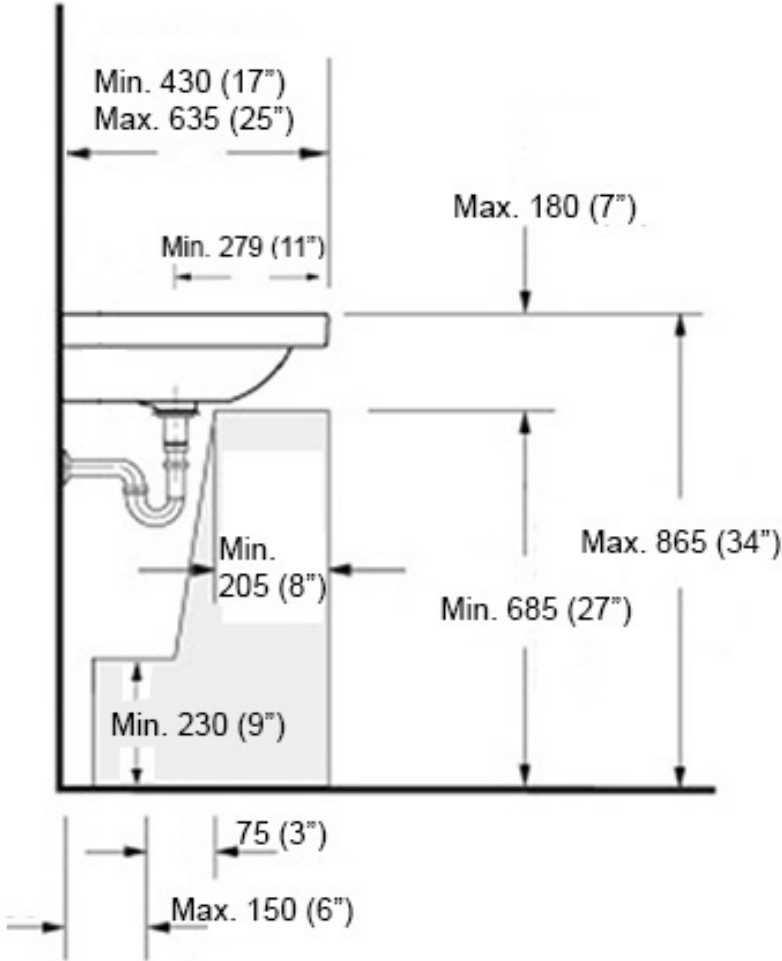

## MOUNTING HARDWARE

### Wall-mount installation

### Vessel/ countertop installation

Bolts

Silicone (optional)

Collection  
Cosa

Model |  
Cosa 80 - 86300

Dimensions Metric  
*1 inch = 2.54 cm*  
*1 inch = 25.4 mm*

**WS**<sup>®</sup>  
**BATH**  
**COLLECTIONS**

Recommended ADA Installation

Note: ADA Compliant when installed in accordance with ADA guidelines

<b>Collection</b> Cosa	<b>Model  </b> Cosa 80 - 86300	Dimensions Metric <i>1 inch = 2.54 cm</i> <i>1 inch = 25.4 mm</i>	 1051 Lea Drive - Collegeville, PA 19426 Tel. 215 513 9400 - Fax 610 831 0215 <a href="http://www.ws bathcollections.com">www.ws bathcollections.com</a> - <a href="mailto:info@ws bathcollections.com">info@ws bathcollections.com</a>
---------------------------	-----------------------------------	---	---