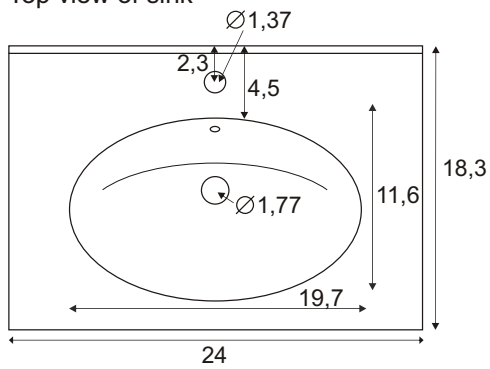

Installation notes:

Faucet and silicone are not included.
All sizes are subject to tolerance.

Sink assembly

Install the faucet to the top and drains to the sink. Refer to the faucet and drain manufacturer's instructions.
Complete the faucet connections. Run water and check for leaks.
Apply a bead of silicone behind the top surface to the finished wall.

CERAMIC BASIN

Top view of sink

CERAMIC BASIN

Top view of sink

CERAMIC BASIN

Top view of sink