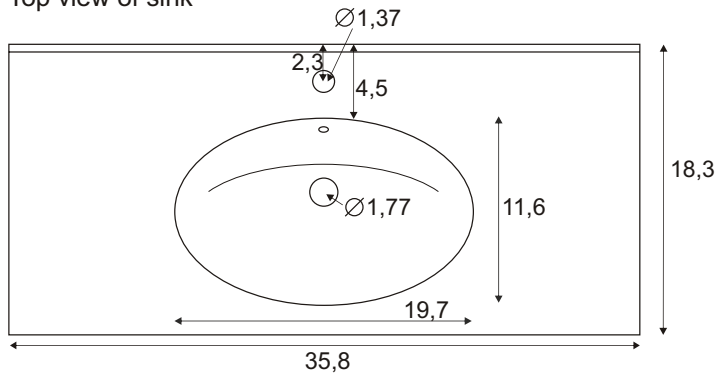

Installation notes:

Faucet and silicone are not included.
All sizes are subject to tolerance.

Sink assembly

Install the faucet to the top and drains to the sink. Refer to the faucet and drain manufacturer's instructions.
Complete the faucet connections. Run water and check for leaks.
Apply a bead of silicone behind the top surface to the finished wall.

CERAMIC BASIN

Top view of sink

CERAMIC BASIN

Top view of sink

CERAMIC BASIN

Top view of sink