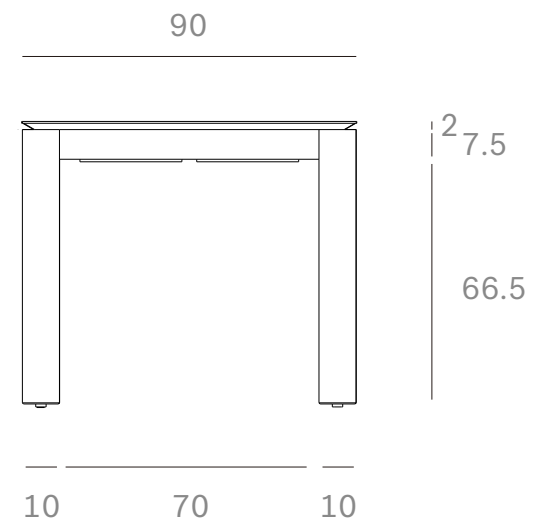

*Ethnicraft*

51943 - Oak Slice Extendable Dining Table - Dimensions (cm)

*Ethnicraft*

51943 - Oak Slice Extendable Dining Table - Dimensions (inches)