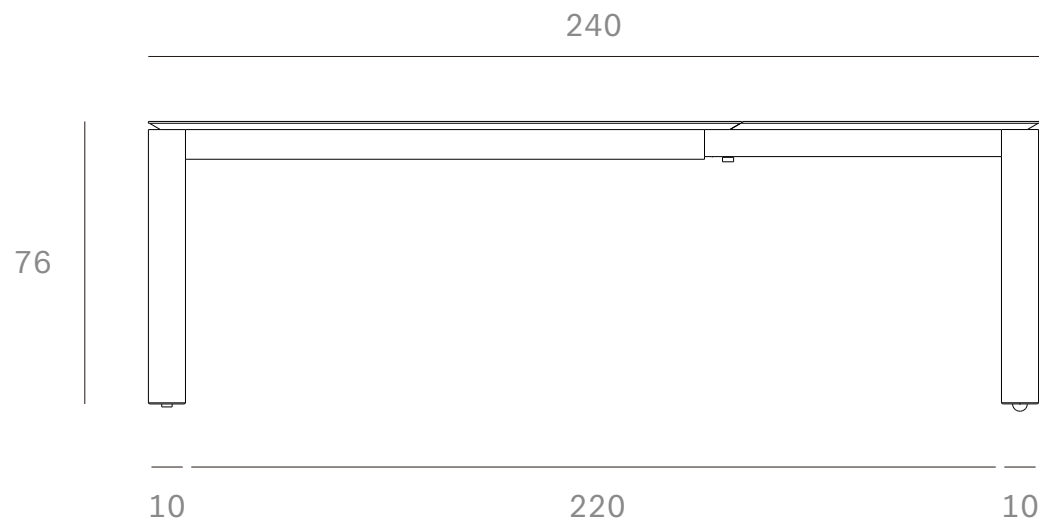

*Ethnicraft*

51943 - Oak Slice Extendable Dining Table - Dimensions (cm)

*Ethnicraft*

51943 - Oak Slice Extendable Dining Table - Dimensions (inches)