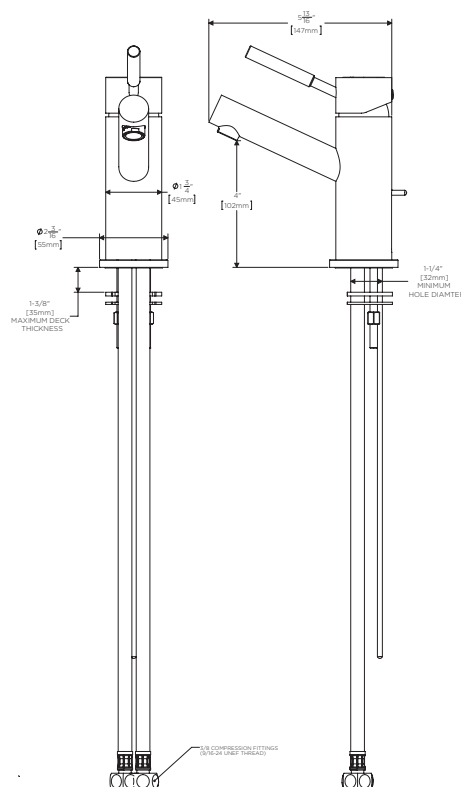

SPEAKMAN® SB-1003-E

Neo™ Single Lever Faucet

FEATURES:

- Lead-free brass construction
- Lever handle
- 1.2 gpm (4.5 L/min) flow rate
- Ceramic cartridge
- Flexible supply lines

COMPLIANCE:

- ASME A112.18.1/CSA B125.1 certified
- NSF 61 certified
- WaterSense certified
- NSF 372 certified
- Meets ADA

FINISH:

PC BN

WARRANTY:

- Limited Lifetime Warranty (consumer use)
- 1 Year Limited (commercial use)

DIMENSIONS:

NOTE: 1. All dimensions are in inches (millimeters) unless otherwise specified and are subject to change without notice.