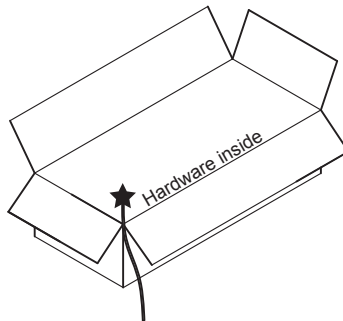

Contact our friendly customer service department for help first.
Replacements for missing or damaged parts will be shipped ASAP!

FLOOR AREA
2MX2M

ASSEMBLED BY 2ADULT

Follow Costway

Contact Us!

Do NOT return this item.

Contact our friendly customer service department for help first.

Before You Start

- ⚠ Read each step carefully before starting. It is very important to ensure each step followed in correct order, otherwise assembly difficulties may occur.
- ⚠ Most of board parts are labeled or stamped on the raw edges. Have a check to make sure all parts are included.
- ⚠ Work in a spacious area, preferably on a carpet close to where the unit will be used.
- ⚠ Keep the handtools close at hand. Do not use power tools to assemble your furniture. They may scratch or damage the parts.

Part List

 1 Backrest x2 pcs	 2 Right bar of back x2 pcs	 3 Left bar of back x2 pcs
 4 Right leg x2 pcs	 5 Left leg x2 pcs	 6 Front bar x2 pcs
 7 Back bar x2 pcs	 8 Leg connector x4 pcs	 9 Seat Panel x2 pcs
 10 Table top 1 x1 pc	 11 Table top 2 x1 pc	 12 Table leg 1 x2 pcs
 13 Table leg 2 x2 pcs	 14 Short top support bar x2 pcs	 15 Long top support bar x2 pcs