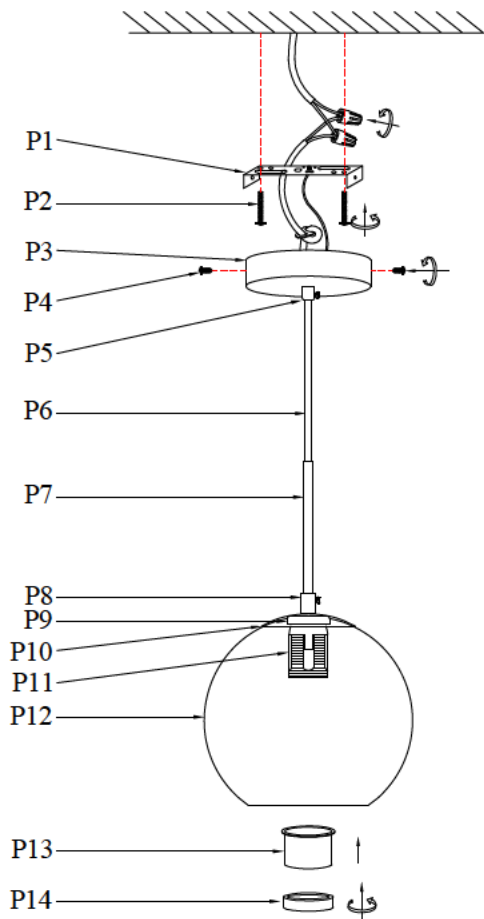

Installation manual for:

D7. 9"H8"L1

PARTS LIST

Parts Number	picture	Description	Qty	Diagram number
CP2R08BK		L4.5" Mounting bracket	1	P1
		5/32-32 Screw	2	P2
		ø4.7" Metal Canopy	1	P3
		M4 Screw	2	P4
		Wire lock	1	P5
P-LD2206BK-1		Power Cord 60" 18# Black	1	P6
		L5.1" Metal Tube	1	P7
		Wire lock	1	P8
		ø1.6" Metal Cover	1	P9
		ø3.5" Metal Cover	1	P10
		E26 Lampholder	1	P11
		ø2" Outer tube	1	P13
		E26 Lampholder Ring	1	P14
GS2R02CL		ø7.9" Lampshade	1	P12