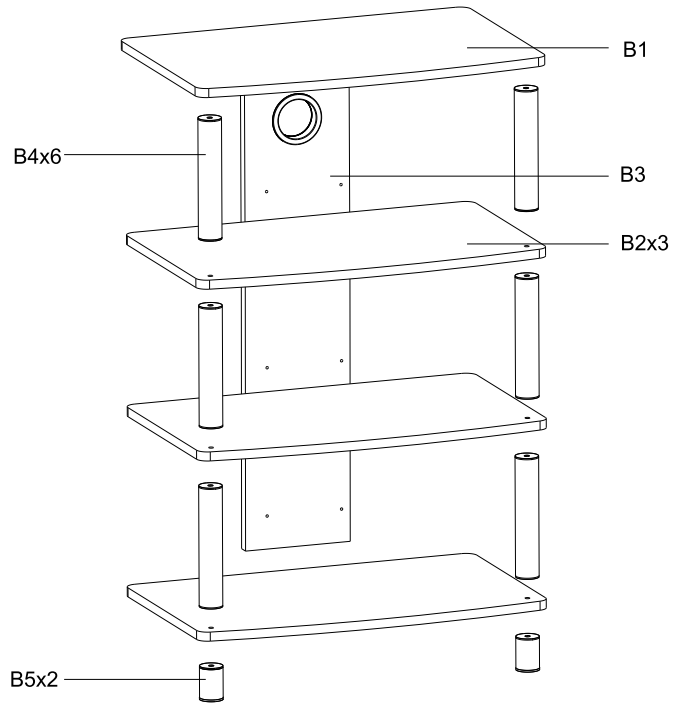

4

5

6

mi MOUNT-IT!

MI-868

TV STANDS

ASSEMBLY INSTRUCTIONS

A1x2

A2x2

A3x6

A4x1

G1x2

1

2

3