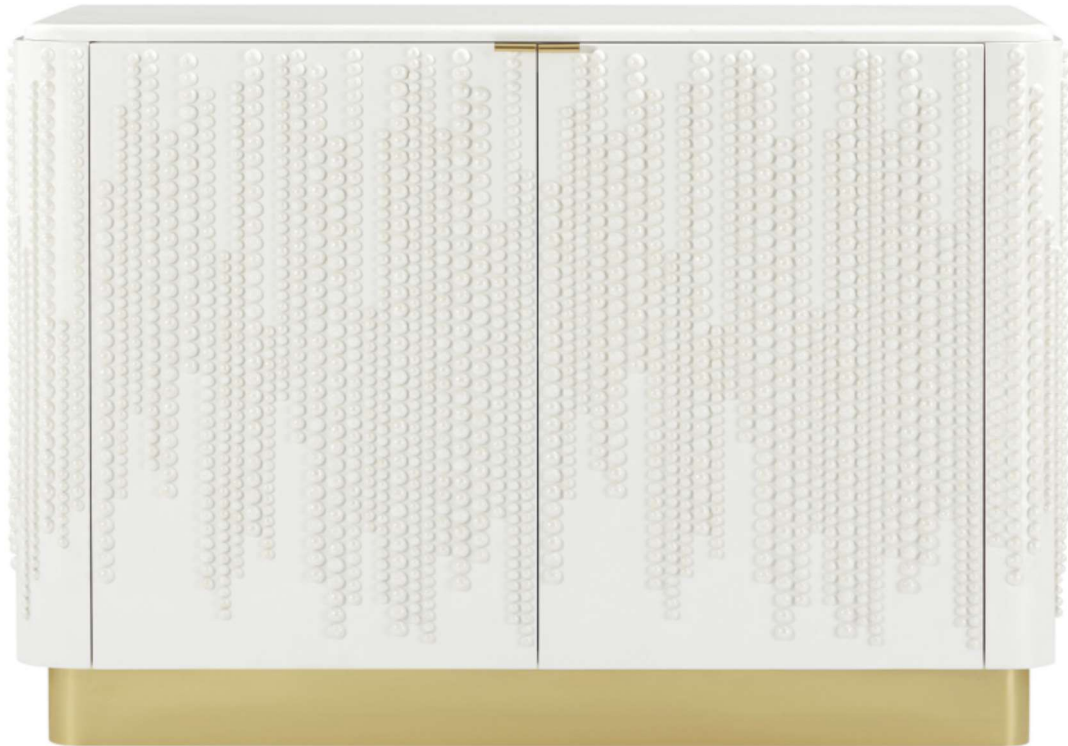

THEODORE ALEXANDER

Judith Leiber 2-Door Cabinet

TA61230

The opulent world of Judith Leiber Couture furniture is adorned with resplendent details, and meticulously artisan made designs that are luxurious statement pieces for individuals who embrace an elegant approach to life.

W 50 x D 20 x H 34¾ inches

Material(s): Brass, Veneer

Collection: Judith Leiber Couture

Style: Modern / Formal Modern

Type: Bedroom / Dressers & Chests