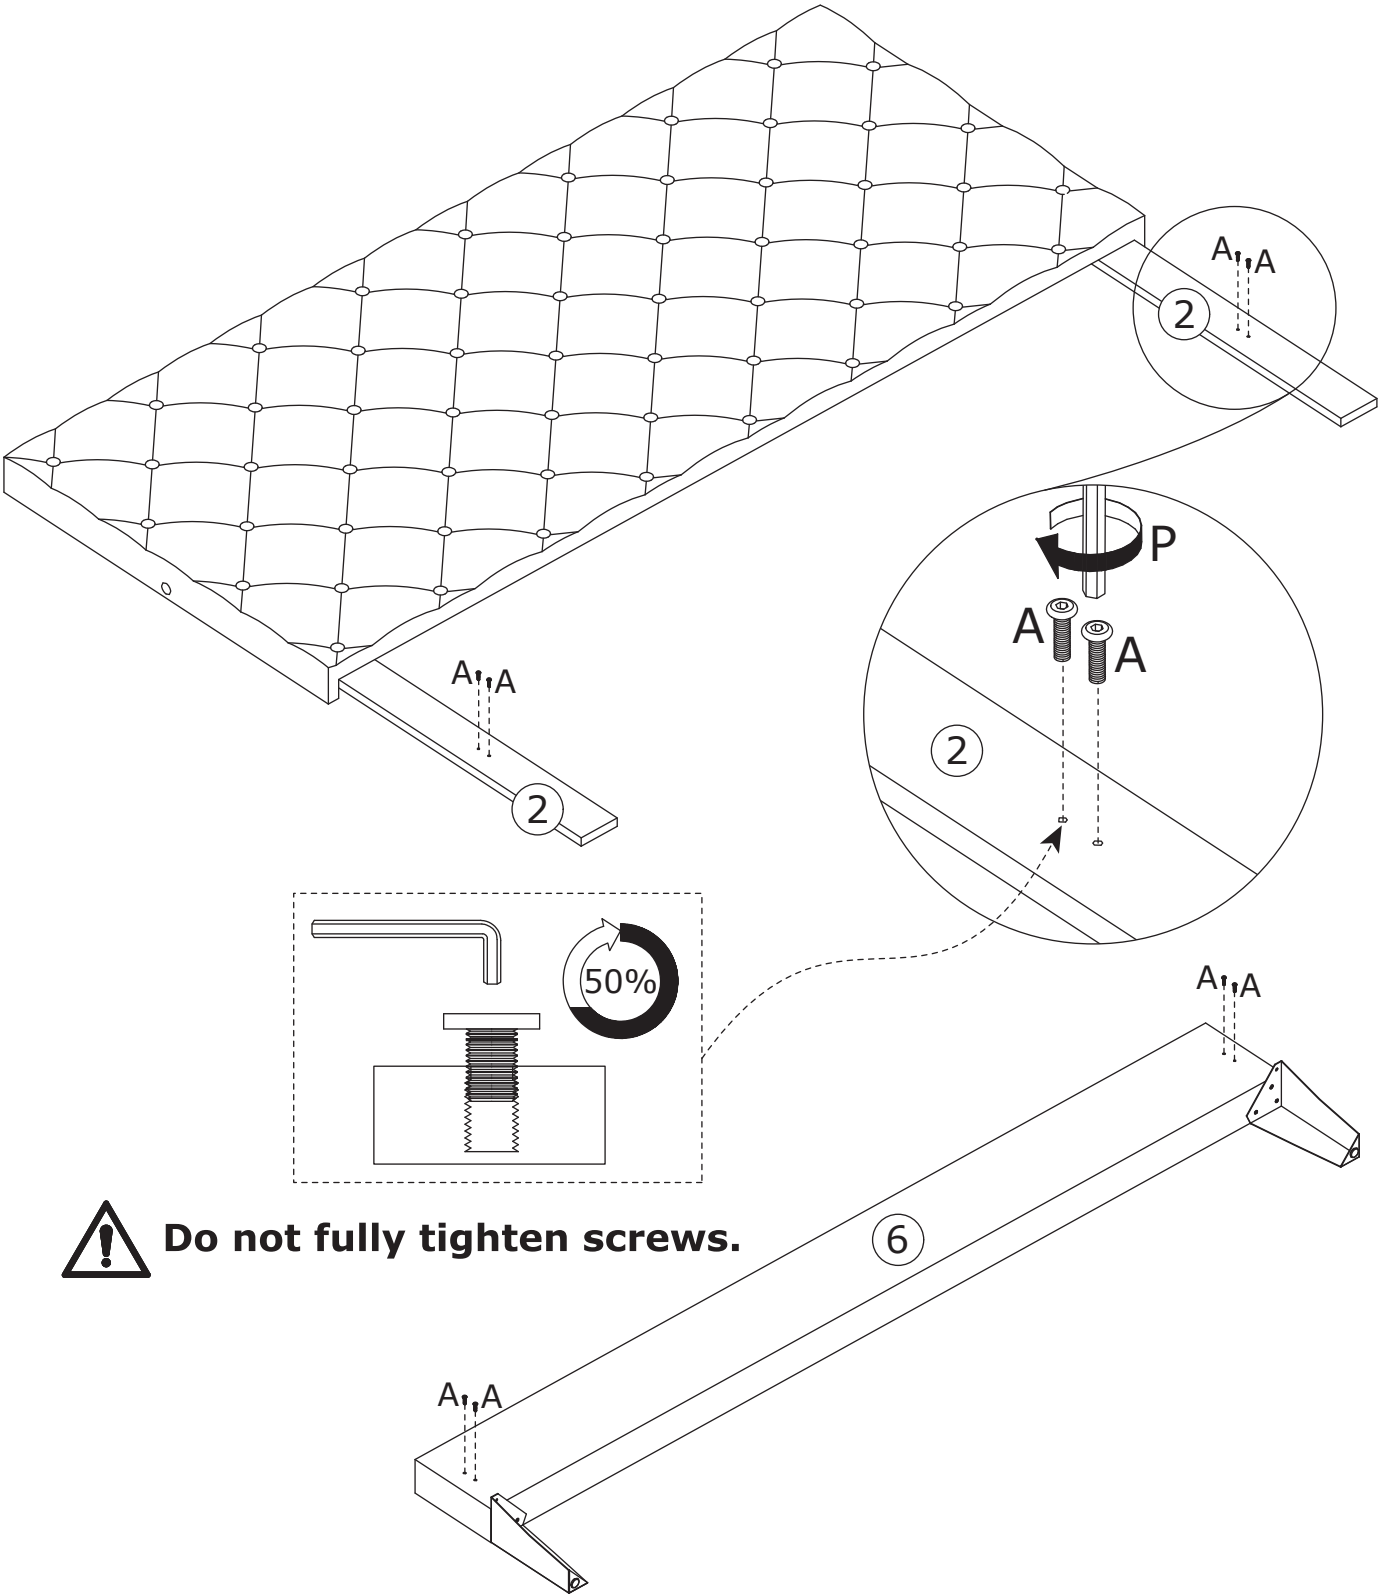

1

Adjustable height
for Headboard.

Note: Make sure the position
are facing the same direction.

2

3

4

 **Do not fully tighten screws.**

5

6

x2

7

I x 20
M4 x 30 mm

8

| | | | | |
|---|--|--|---|---|
| <p>K x 6 M3.5 x 12 mm</p>  | <p>L x 2</p>  | <p>M x 2</p>  | <p>M x 2</p>  |  |
|---|--|--|---|---|

9

WARRANTY