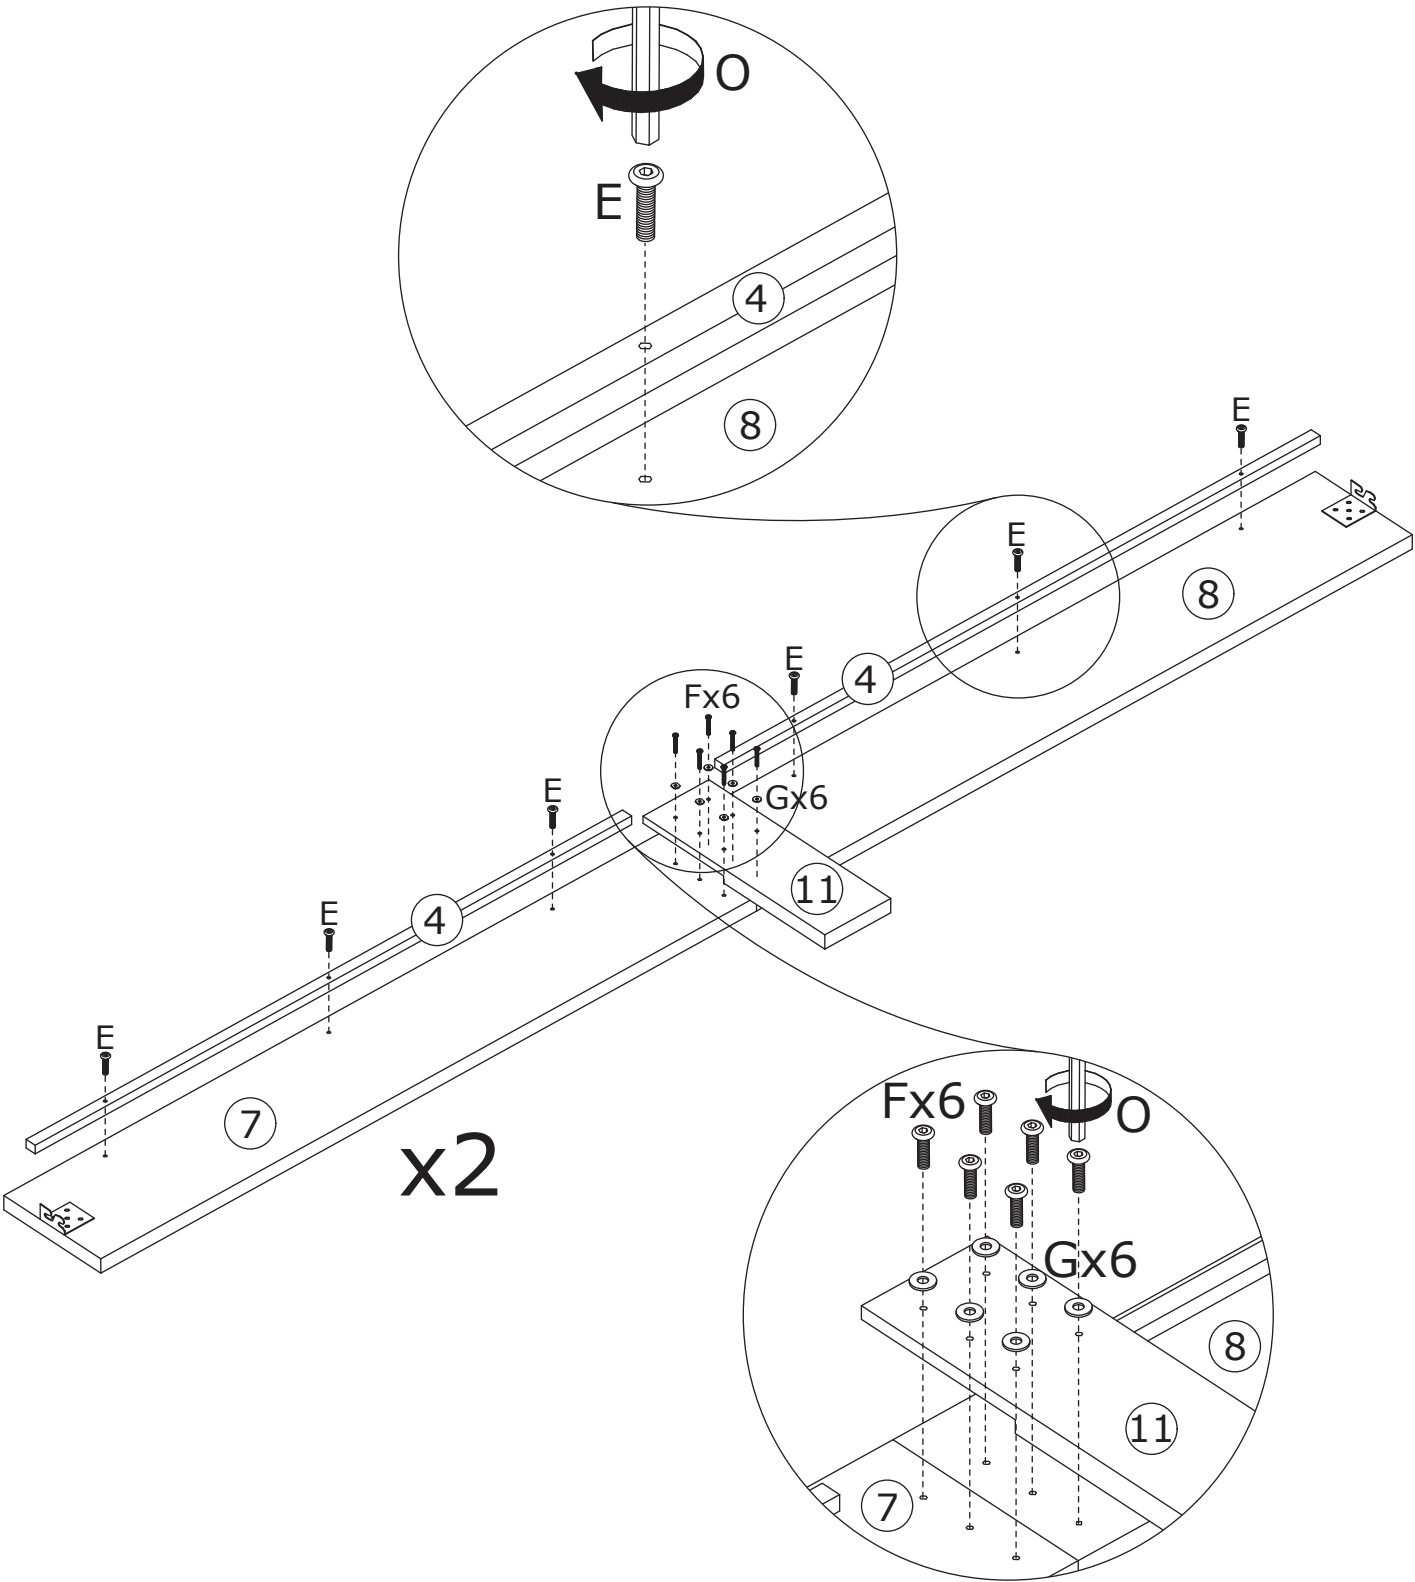

1

Adjustable height
for Headboard.

Note: Make sure the position
are facing the same direction.

2

3

4

 **Do not fully tighten screws.**

5

6

x2

7

I x 20
M4 x 30 mm

8

| | | | | |
|---|--|--|---|---|
| <p>K x 6 M3.5 x 12 mm</p>  | <p>L x 2</p>  | <p>M x 2</p>  | <p>M x 2</p>  |  |
|---|--|--|---|---|

9

WARRANTY