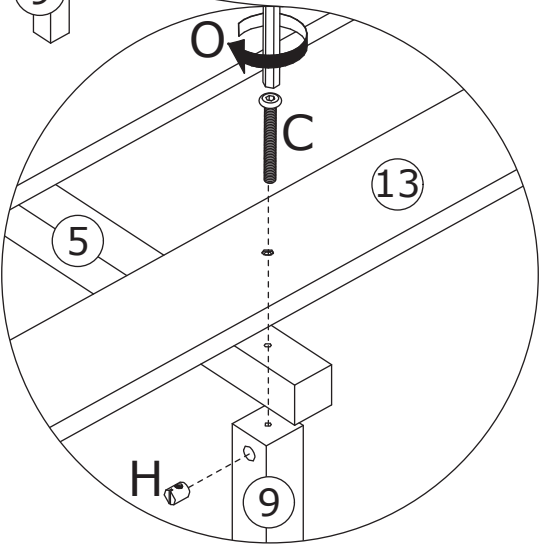

1

Adjustable height
for Headboard.

Note: Make sure the position
are facing the same direction.

2

3

4

 **Do not fully tighten screws.**

5

6

x2

7

I x 20
M4 x 30 mm

8

| | | | | |
|---|--|--|---|---|
| <p>K x 6 M3.5 x 12 mm</p>  | <p>L x 2</p>  | <p>M x 2</p>  | <p>M x 2</p>  |  |
|---|--|--|---|---|

9

WARRANTY