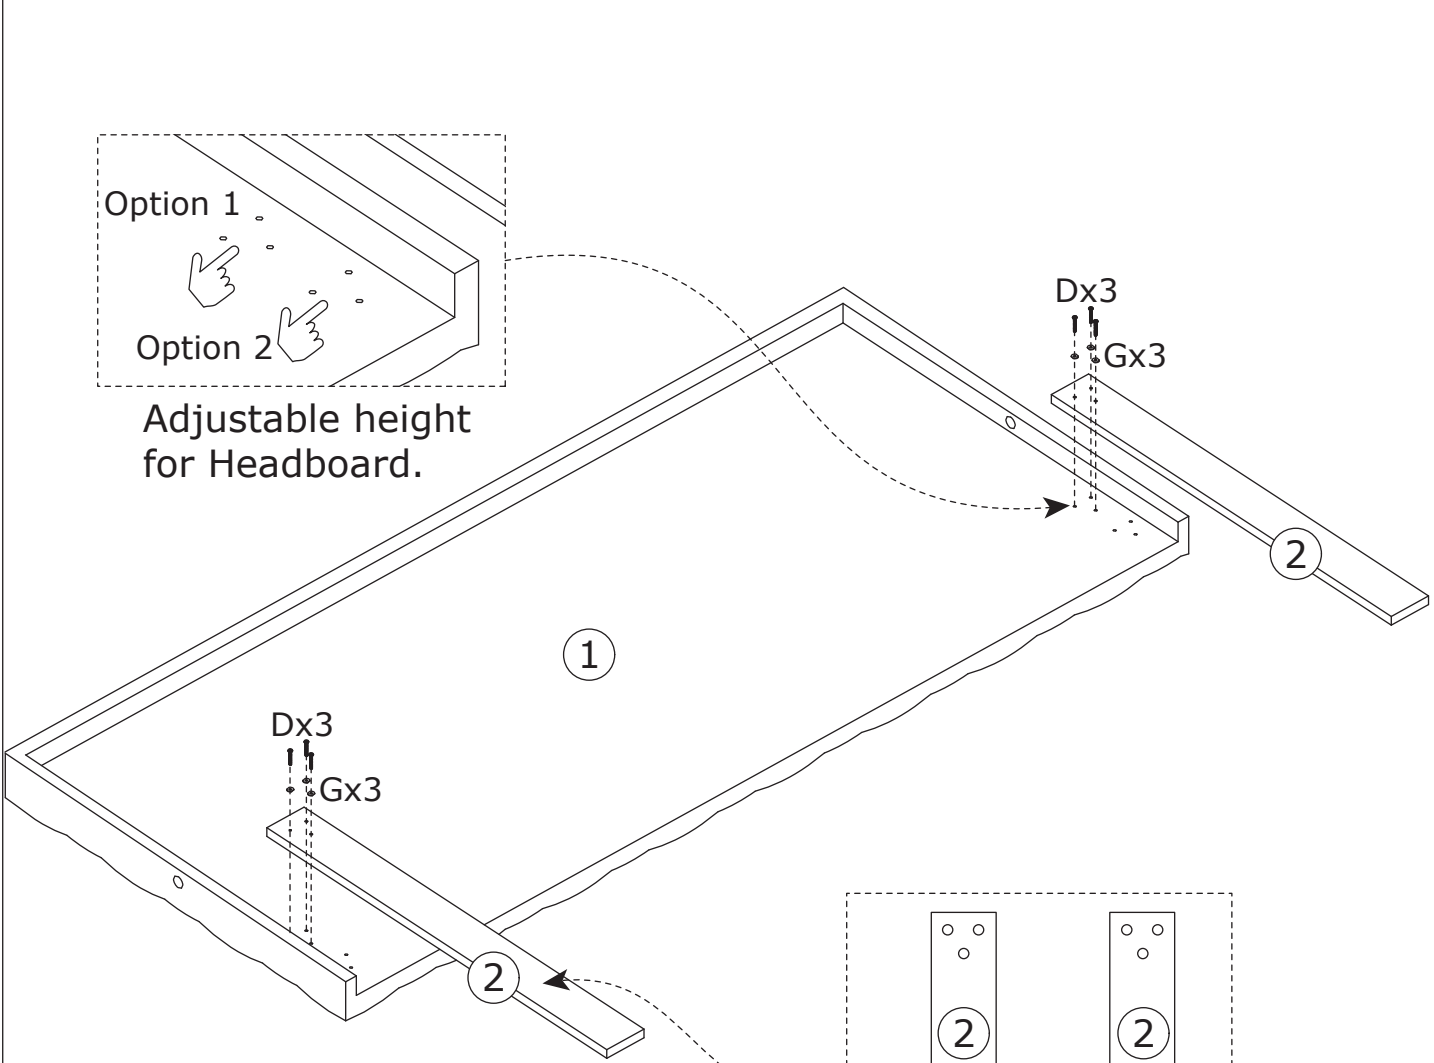

1

Adjustable height
for Headboard.

Note: Make sure the position
are facing the same direction.

2

3

4

 **Do not fully tighten screws.**

5

6

x2

7

I x 20
M4 x 30 mm

8

| | | | | |
|---|--|--|---|---|
| <p>K x 6 M3.5 x 12 mm</p>  | <p>L x 2</p>  | <p>M x 2</p>  | <p>M x 2</p>  |  |
|---|--|--|---|---|

9

WARRANTY