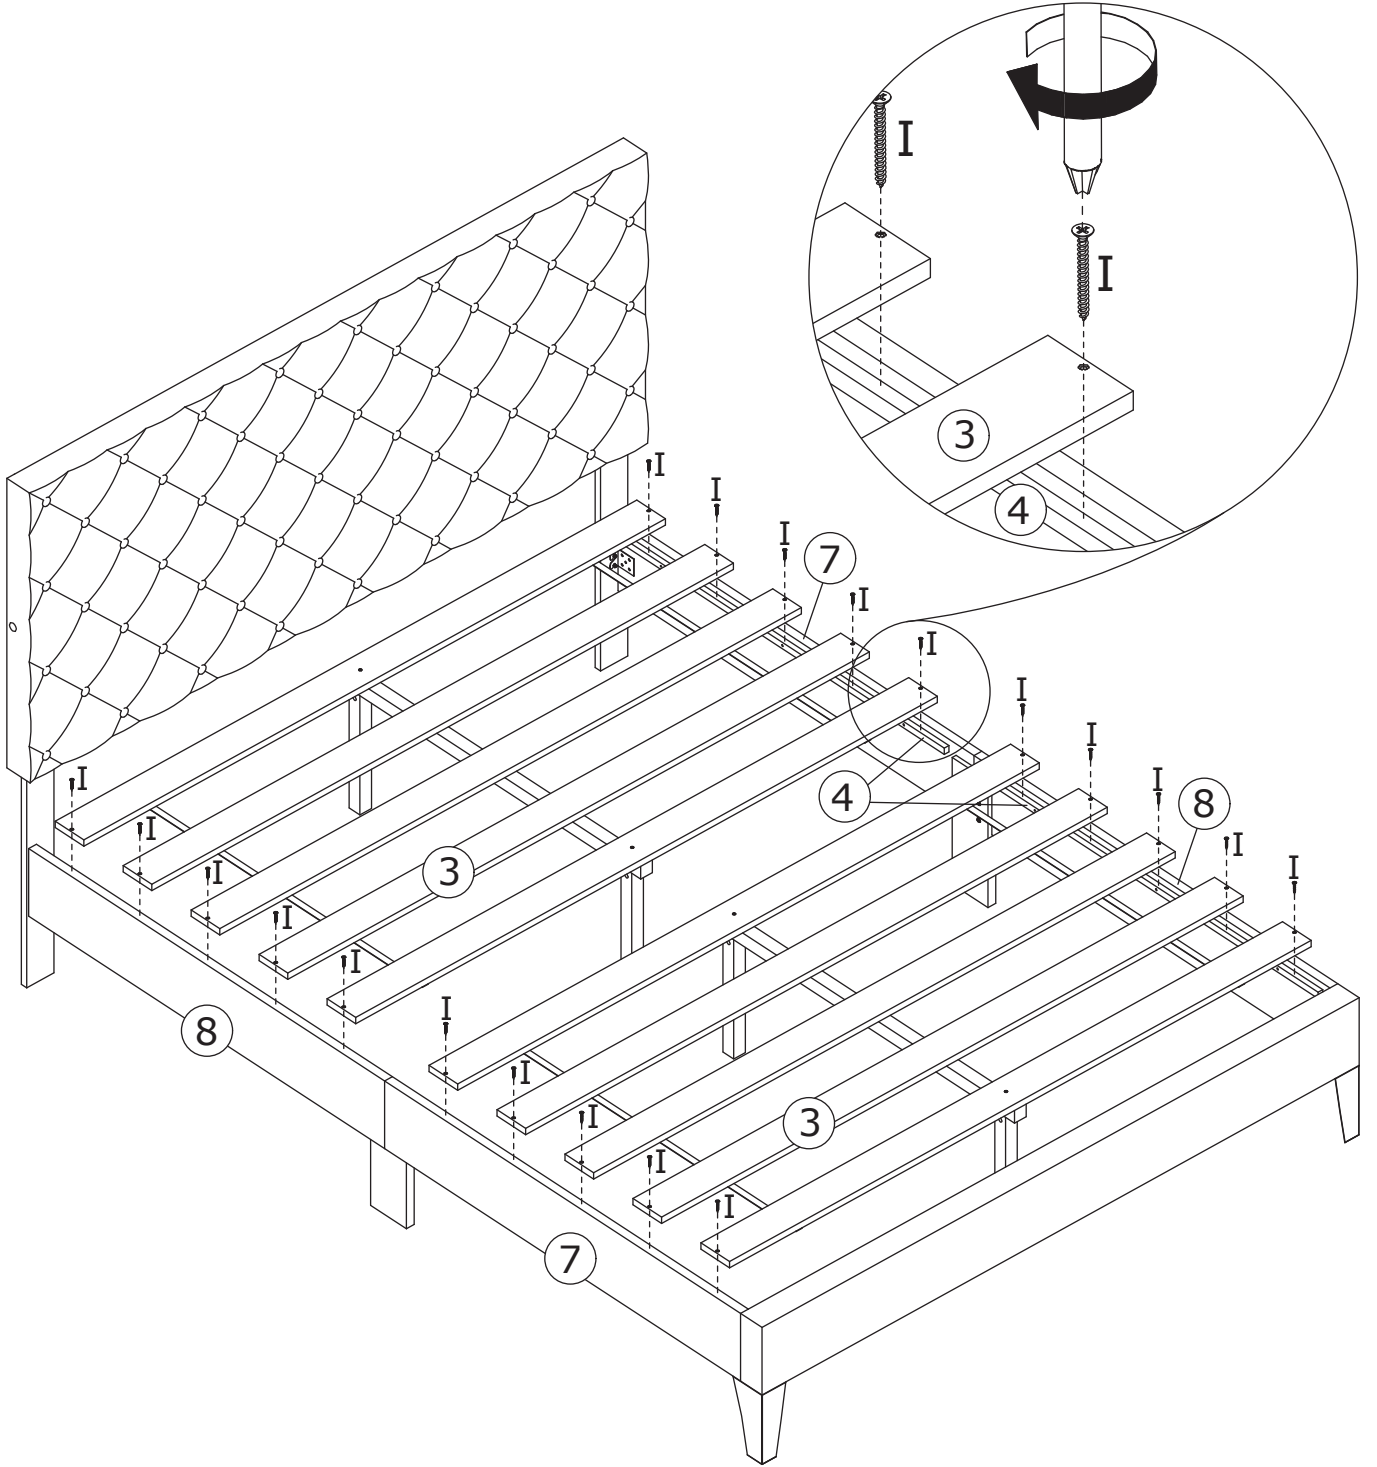

1

Adjustable height
for Headboard.

Note: Make sure the position
are facing the same direction.

2

3

4

 **Do not fully tighten screws.**

5

6

x2

7

I x 20
M4 x 30 mm

8

| | | | | |
|---|--|--|---|---|
| <p>K x 6 M3.5 x 12 mm</p>  | <p>L x 2</p>  | <p>M x 2</p>  | <p>M x 2</p>  |  |
|---|--|--|---|---|

9

WARRANTY