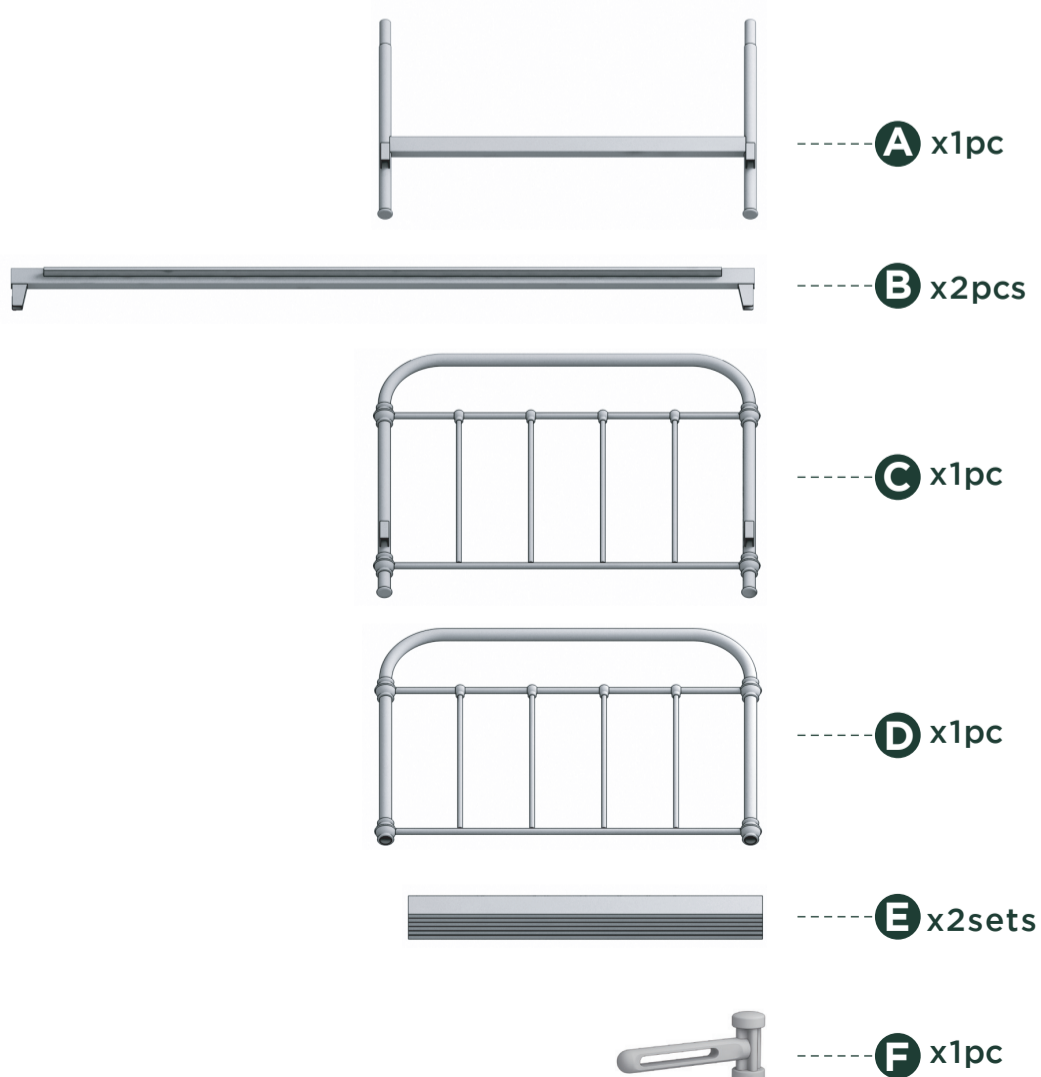

Components

Return Policy

We believe you will absolutely love your new addition to your home, but if for some reason you want to return the product, please contact us directly before you decide to return your product to the retailer. Our Customer Service organization can answer most concerns and can assist you with any questions you may have about your new product.

The item must be returned in good condition, in original box, with all original proof of purchase, parts and accessories, within the time frame specified by the retailer it was purchased from.