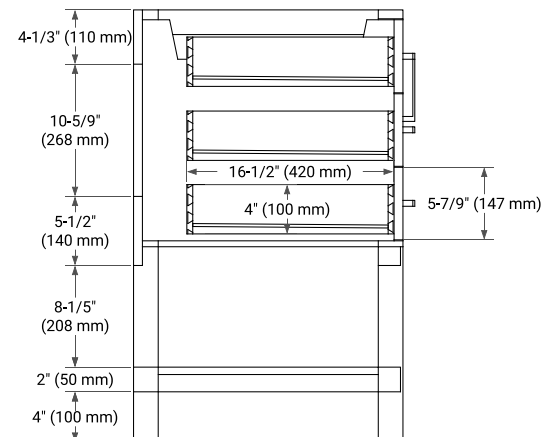

60" DOUBLE SINK BASE CABINET

BASE CABINET DIMENSIONS

60" W x 21.5" D x 34.5" H

FEATURES

- Solid wood frame & plywood panels
- Dovetail drawers and joints
- Soft closing doors & drawers

HARDWARE FINISHES*

Brushed Nickel Satin Brass Matte Black Polished Chrome

61" DOUBLE OVAL SINK COUNTERTOP WITH 0.75 IN. THICKNESS

OVERALL DIMENSIONS

61" W x 22" D x 0.75" H

COUNTERTOP OPTIONS

Carrara Marble

FEATURES

- Solid countertop with mitered edges & seams
- Undermount white oval sink
- Pre-drilled for 8" widespread faucet

INCLUDED

- Countertop
- Matching Backsplash
- Oval Sinks

COUNTERTOP PLAN VIEW

EDGE SIDE VIEW

THREE DIMENSIONAL COUNTERTOP VIEW