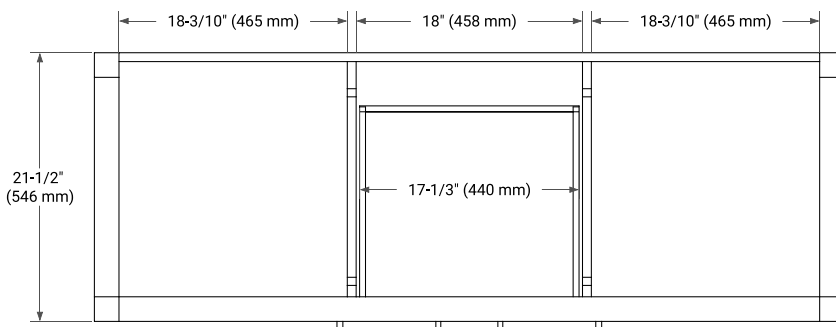

60" DOUBLE SINK BASE CABINET

BASE CABINET DIMENSIONS

60" W x 21.5" D x 34.5" H

FEATURES

- Solid wood frame & plywood panels
- Dovetail drawers and joints
- Soft closing doors & drawers

HARDWARE FINISHES*

Brushed Nickel Satin Brass Matte Black Polished Chrome

61" DOUBLE OVAL SINK COUNTERTOP WITH 0.75 IN. THICKNESS

OVERALL DIMENSIONS

61" W x 22" D x 0.75" H

COUNTERTOP OPTIONS

Carrara Marble

FEATURES

- Solid countertop with mitered edges & seams
- Undermount white oval sink
- Pre-drilled for 8" widespread faucet

INCLUDED

- Countertop
- Matching Backsplash
- Oval Sinks

COUNTERTOP PLAN VIEW

EDGE SIDE VIEW

THREE DIMENSIONAL COUNTERTOP VIEW