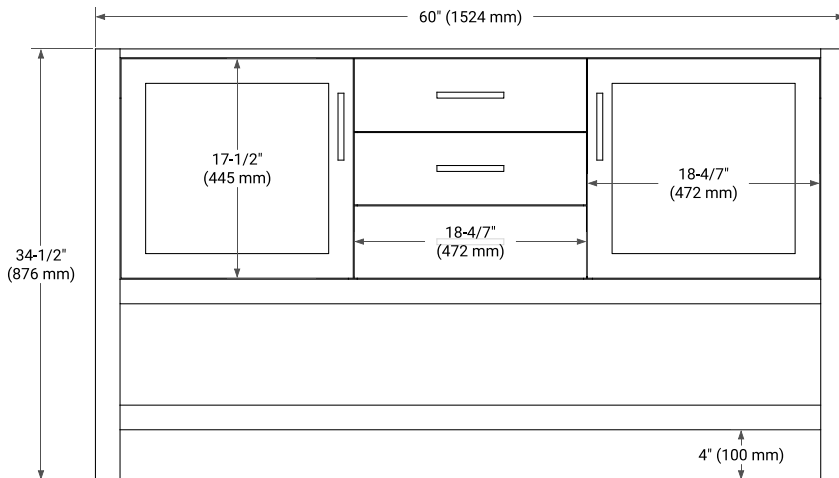

60" DOUBLE SINK BASE CABINET

BASE CABINET DIMENSIONS

60" W x 21.5" D x 34.5" H

FEATURES

- Solid wood frame & plywood panels
- Dovetail drawers and joints
- Soft closing doors & drawers

HARDWARE FINISHES*

Brushed Nickel   Satin Brass   Matte Black   Polished Chrome

*Hardware comes preinstalled with the illustrated option. Other finishes are available on our online store if you prefer a different one.

AVAILABLE COLORS

White   Grey   Midnight Blue

FRONT VIEW

SIDE VIEW

PLAN VIEW