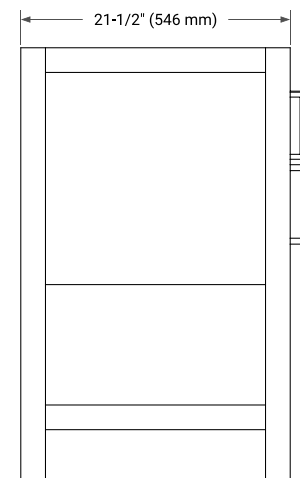

60" DOUBLE SINK BASE CABINET

BASE CABINET DIMENSIONS

60" W x 21.5" D x 34.5" H

FEATURES

- Solid wood frame & plywood panels
- Dovetail drawers and joints
- Soft closing doors & drawers

HARDWARE FINISHES*

Brushed Nickel   Satin Brass   Matte Black   Polished Chrome

*Hardware comes preinstalled with the illustrated option. Other finishes are available on our online store if you prefer a different one.

AVAILABLE COLORS

White   Grey   Midnight Blue

FRONT VIEW

SIDE VIEW

PLAN VIEW