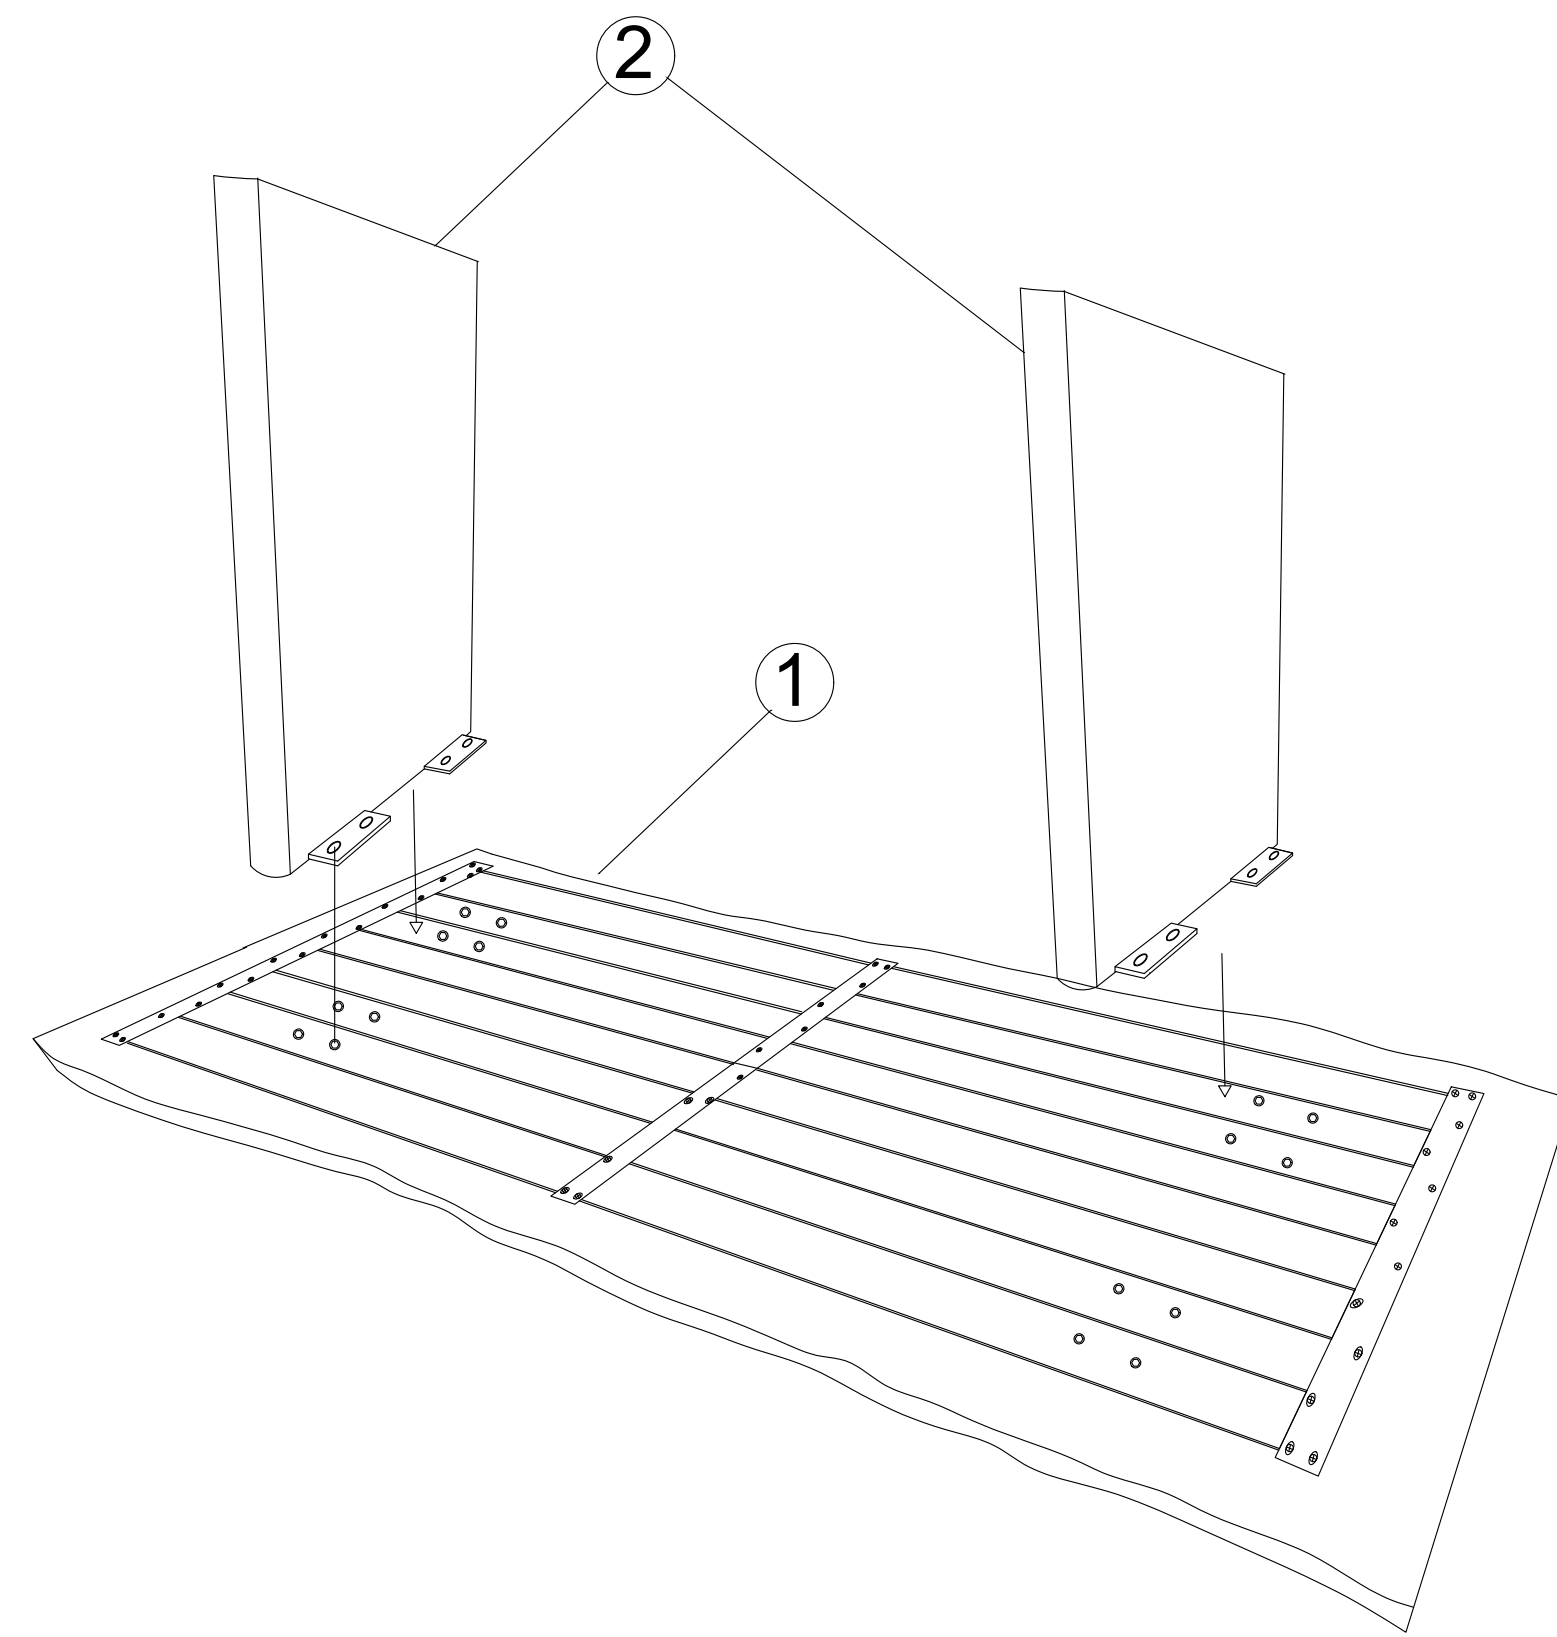

PARTS AND HARDWARE.

1. DINING TABLE TOP X 1

2. DINING TABLE BASE X 2

A. ALLEN KEY 8mm X 1

B. ALLEN BOLT
M-8 25mm x 8mm X16

C. WASHER 25mm x 3mm
X 16

NOTES.

Thank you for purchasing this quality product! Be sure to check all the packing material carefully for small parts that may have come loose inside the carton during shipping.

CAUTION: Keep all packaging and instructions until assembly is complete to ensure you have all required parts and hardware. Keep small hardware out of reach of children. The item is heavy, take care when lifting and use 2 people to maneuver safely. Assemble the product on a padded surface to reduce the risk of scratching to the product or your work surface.

STEP 1.