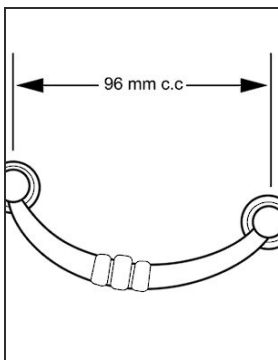

Traditional Metal Pull - 6989

Classic metal curved pull with rounded ends by Richelieu. An elegant addition to cabinet doors and drawers.

Product № BP69896900

Center to Center 3 25/32 in*

Finish Matte Black

Length - Overall Dimensions 4 7/32 in*

Width - Overall Dimensions 3/4 in*

TECHNICAL SPECIFICATIONS

| | |
|--|-------------------------|
| Product № | BP69896900 |
| Pulls and Knobs Style | Traditional |
| Material | Metal |
| Screw/Nail | M4 (Included) |
| Color Group | Black Group |
| Model | Art Deco |
| Finish Number | 900 |
| Suggested Price | From \$10.00 to \$15.00 |
| Projection - Overall Dimensions | 25/32 in* |
| Collections | Art Deco |

Disclaimer

Measures shown with an asterisk (*) have been converted as per your preference. These are not the official measures. To view the measures specified by the manufacturer, [click here](#).

RELATED DOCUMENTS