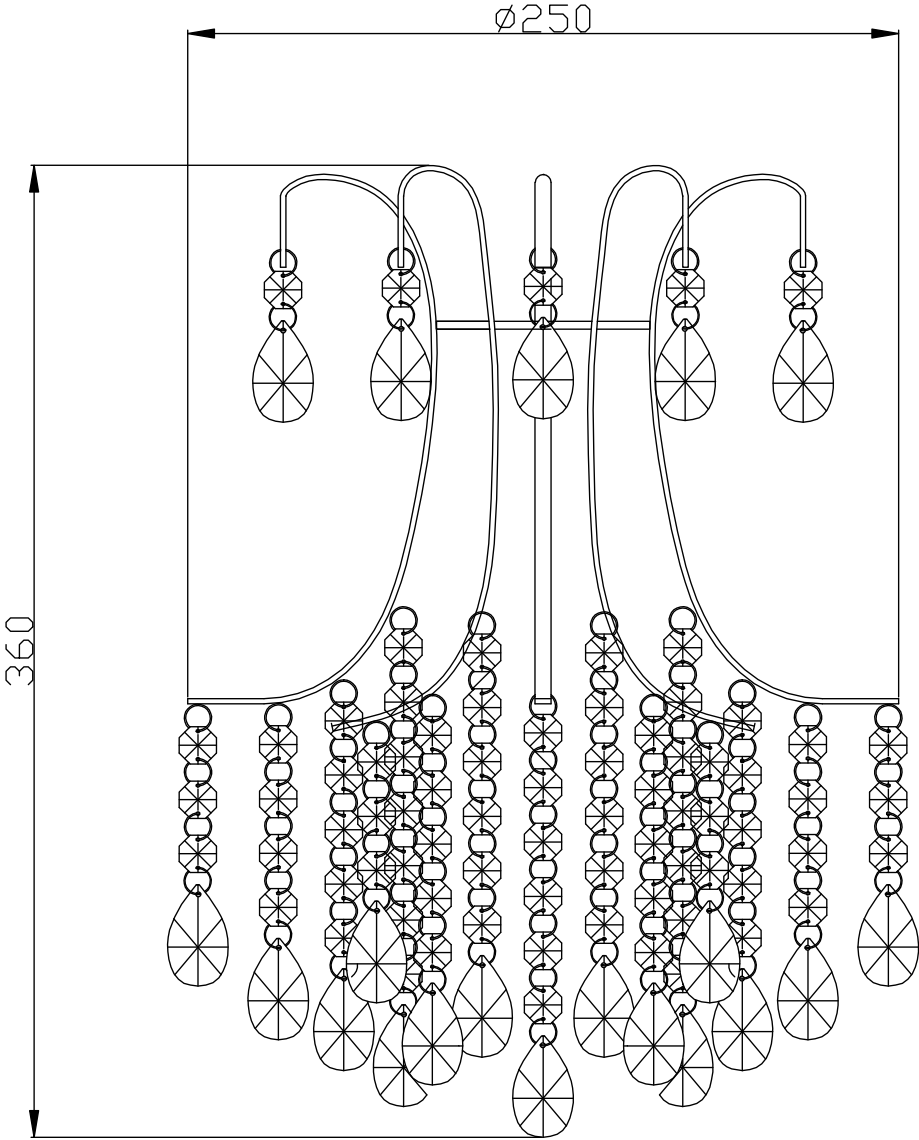

CERTIFICATION

CONTACT