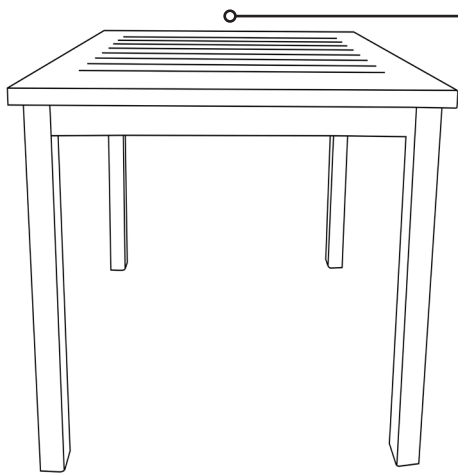

View Product

Height: 29.3"
 Width: 33.5"
 Length: 33.5"
 Unit Weight: 26.46 lbs

Sigma 34" Square Dining Table

Product Specifications

Product Description	Reference Number	Color	UPC Code 014306	Pack Weight Each (lbs.)	Master Pack	Master Pack Volume (cu. ft)
Sigma 34" Square Dining Table	US928599	Fusion Bronze	946245	32.00	1	3.93
	US928288	Volcanic Black	946252	32.00	1	3.93

Features & Benefits Warranty: 2 Yrs.

The Grosfillex Sigma Complete Metal Table will be a beautiful addition to your outdoor restaurant & patio dining floorplan. This 100% aluminum table comes complete in one carton with all hardware and easy-to-read instructions. It is easy and fast to assemble. The Sigma features a standard design to complement your restaurant decorating scheme. It is simple to maintain – just wipe with a cloth and mild soap when needed. Rust and UV resistant. Features adjustable footpads and an umbrella hole (with cap).

- Slatted aluminum table cleans up quickly and easily
- 100% aluminum
- Ships complete
- Strong, sturdy design
- Available in two colors – Volcanic Black and Fusion Bronze
- Available in five sizes – 34" x 34", 34" x 48", 69"x39", 28" Square Bar Height, and 51"x28" Bar Height

Fusion Bronze

Volcanic Black

Sigma 34" Square Dining Table

Spare Parts

Umbrella Plug USSP0320 & USSP0321

Sigma Hardware Kit - USSP0356

Reference	Description
USSP0320	SIGMA TABLE UMBRELLA PLUG - VOLCANIC BLACK
USSP0321	SIGMA TABLE UMBRELLA PLUG - FUSION BRONZE
USSP0356	HARDWARE KIT SIGMA TABLES