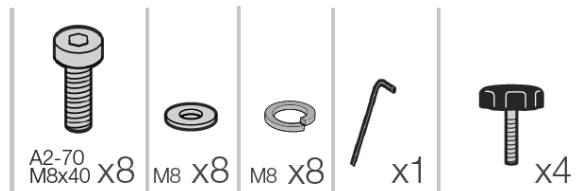

- Slatted aluminum table cleans up quickly and easily
- 100% aluminum
- Ships complete
- Strong, sturdy design
- Available in two colors – Volcanic Black and Fusion Bronze
- Available in five sizes – 34" x 34", 34" x 48", 69"x39", 28" Square Bar Height, and 51"x28" Bar Height

Fusion Bronze

Volcanic Black

Sigma 34" Square Dining Table

Spare Parts

Umbrella Plug USSP0320 & USSP0321

Sigma Hardware Kit - USSP0356

Reference	Description
USSP0320	SIGMA TABLE UMBRELLA PLUG - VOLCANIC BLACK
USSP0321	SIGMA TABLE UMBRELLA PLUG - FUSION BRONZE
USSP0356	HARDWARE KIT SIGMA TABLES