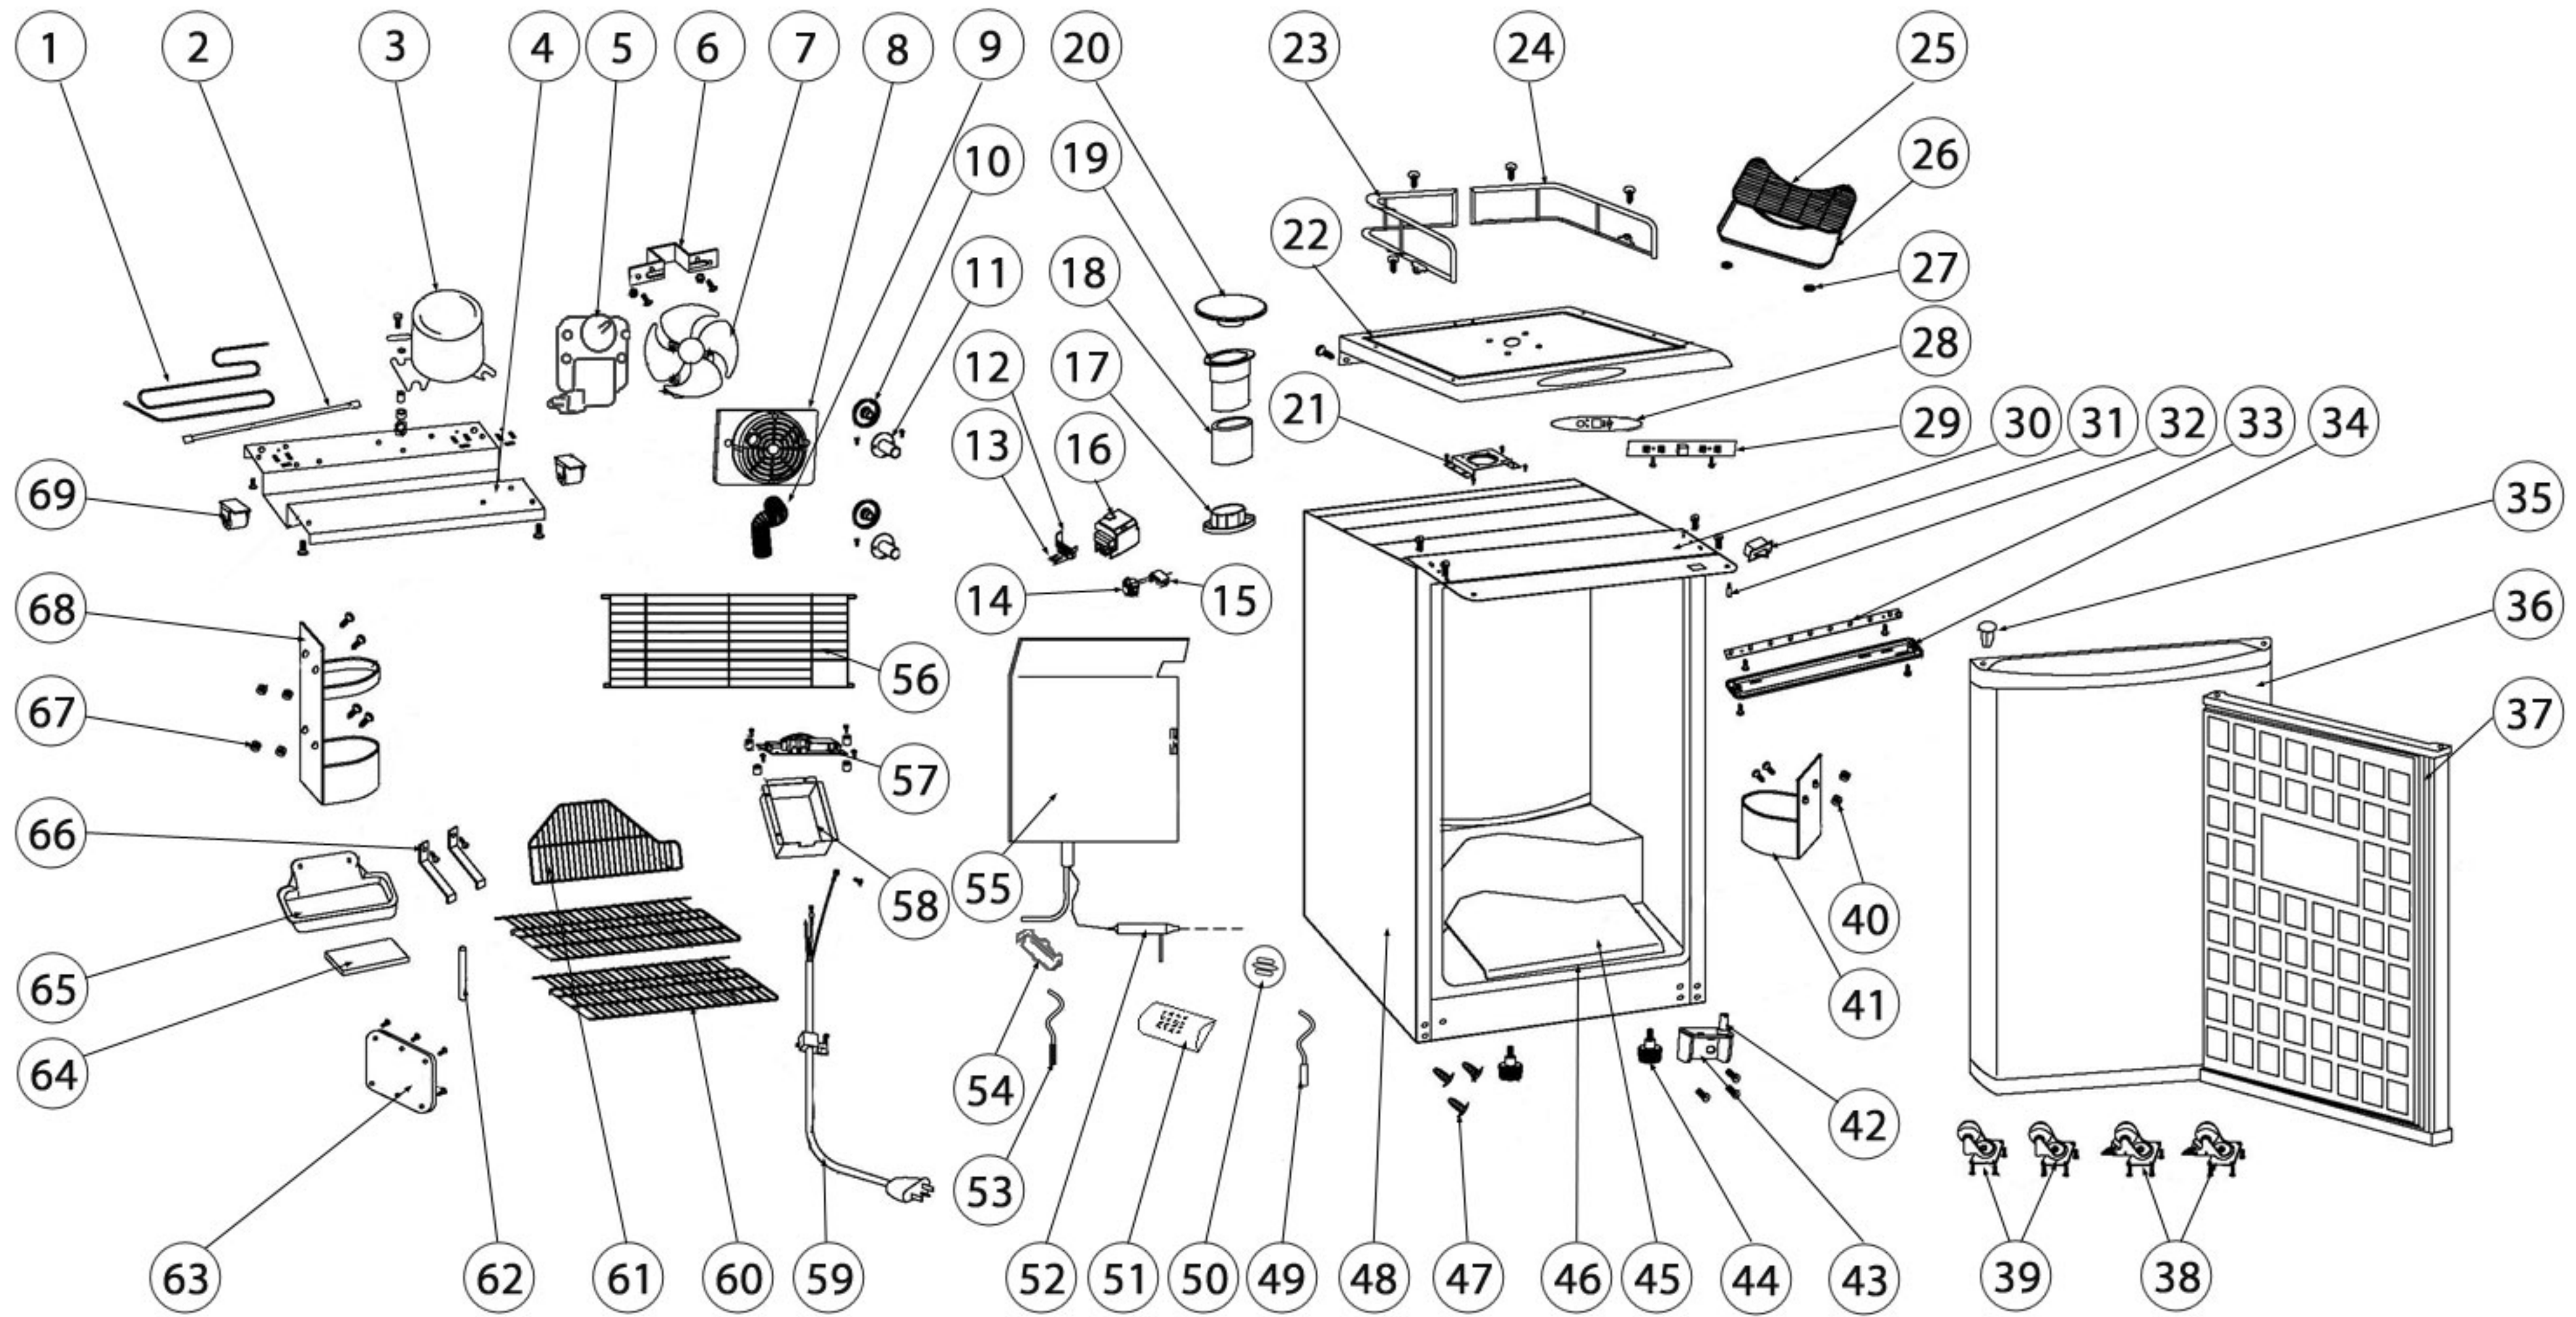

ZCK-163 PARTS DIAGRAM

1	Evaporator Coil	KC Z-0084	36	Black Door	KC Z-0014
2	Seal System Pipe for Compressor	KC Z-0077		Stainless Steel Door	KC Z-0015
3	Compressor	KC Z-0083	37	Door Seal	KC Z-0016
4	Compressor Board/Plate	KC Z-0076	38	Locking Casters	KC Z-0002
5	Fan Motor	KC Z-0013	39	Non-Locking Caster	KC Z-0003
6	Fan Motor Mount/Bracket	KC Z-0069	40	Inside White CO2 Support Pad	KC Z-0032
7	Fan Blade	KC Z-0011	41	Inside White CO2 Tank Supporter	KC Z-0031
8	Fan Cover/Housing	KC Z-0012	42	Bottom Hinge Axis Door Shaft	KC Z-0036
9	Tower Cooler Vent Pipe	KC Z-0066	43	Bottom Hinge	KC Z-0037
10	Gas Line Hole Tube Plug	KC Z-0065	44	Adjustable Feet	KC Z-0039
11	Gas Line Hole Tube	KC Z-0063	45	Bottom Plate Keg Rubber Cusion	KC Z-0034
12	Starter and Overload Cover Wire Clamps	KC Z-0088	46	Bottom Plate Keg Metal Cusion	KC Z-0035
13	Starter and Overload Cover Wire Clamp Clip	KC Z-0089	47	Bottom Screw Cover	KC Z-0040
14	Starter Relay	KC Z-0086	48	Cabinet	KC ZCK-163
15	Overload Protector	KC Z-0085	49	Wall Temperature Sensor - White	KC Z-0048
16	Starter and Overload Cover	KC Z-0087	50	Evaporator Drain Cover	KC Z-0074
17	Bottom Tower Groove/Buckle - White	KC Z-0072	51	Wall Temperature Sensor Cover	KC Z-0049
18	Middle Tower Groove/Buckle - Black	KC Z-0071	52	Dryer Filter	KC Z-0090
19	Upper Tower Groove/Buckle - White	KC Z-0070	53	Cold Plate Temperature Sensor - Black	KC Z-0053
20	Tower Hole Plug	MDK-HOLEPLUG	54	Cold Plate Sensor Mount/Holder	KC Z-0054
21	Tower Retainer Plate	KC Z-0021	55	Cold Plate/Evaporator Plate	KC Z-0045
22	Top Cover	KC Z-0019	56	Compressor Cover	KC Z-0062
23	Left Guard Rail	KC Z-0010	57	Main Board	KC Z-0008
24	Right Guard Rail	KC Z-0073	58	Main Board Box	KC Z-0058
25	Drip Tray Rack	KC Z-0017	59	Power Cord/Cable	KC Z-0041
26	Drip Tray	KC Z-0007	60	Big Shelf	KC Z-0005
27	Drip Tray Non-slip Pad	KC Z-0018	61	Small Shelf	KC Z-0006
28	Display Sticker with film-base controls	KC Z-0020	62	Evaporator Drain Hose	KC Z-0046
29	Display Panel	KC Z-0009	63	Right Side Plate Cover	KC Z-0043
30	Top Hinge Mounting Plate	KC Z-0024	64	Foam Cusion for Evaporator Tray	KC Z-0047
31	Light Switch	KC Z-0025	65	Evaporator Tray	KC Z-0052
32	Top Hinge Axis Door Shaft	KC Z-0026	66	Evaporator Coil Holder	KC Z-0051
33	LED Light	KC Z-0027	67	Outside Black CO2 Support Pad	KC Z-0030
34	LED Light Cover	KC Z-0028	68	Outside Black CO2 Tank Holder	MDK-501216080006
35	Door Cap	KC Z-0091	69	Bottom Rollers	KC Z-0075