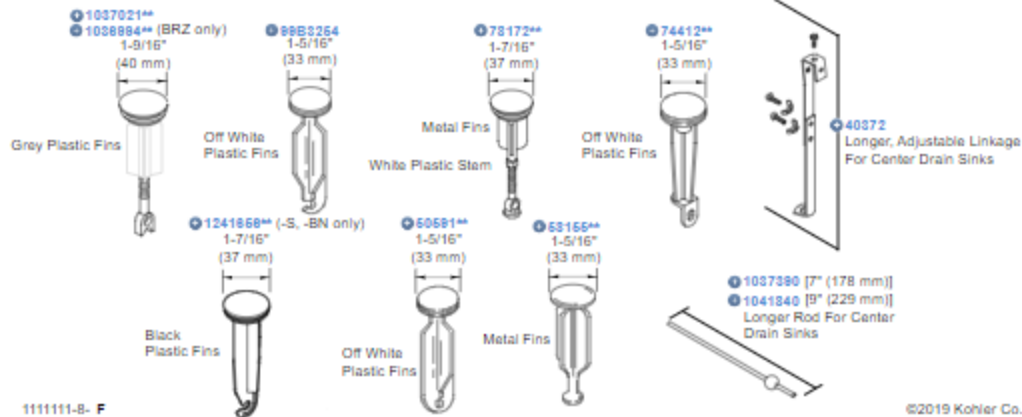

## COMPLETE DRAIN OPTIONS

### Other Stoppers & Optional Drain Components

**NOTE:** Click on the drawing to view a colored photo for reference.

1035826 (K-7124-A)

1032287 (K-7124)