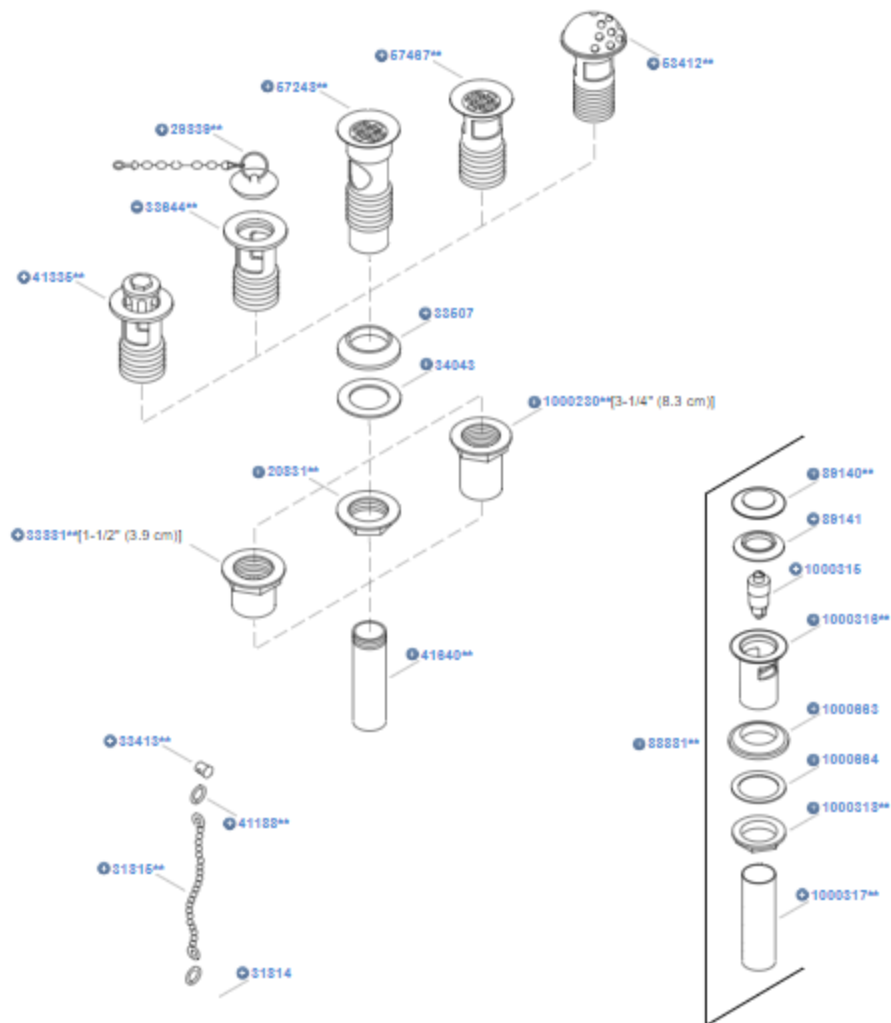

## COMPLETE DRAIN OPTIONS

### Other Stoppers & Optional Drain Components

**NOTE:** Click on the drawing to view a colored photo for reference.

1035826 (K-7124-A)

1032287 (K-7124)