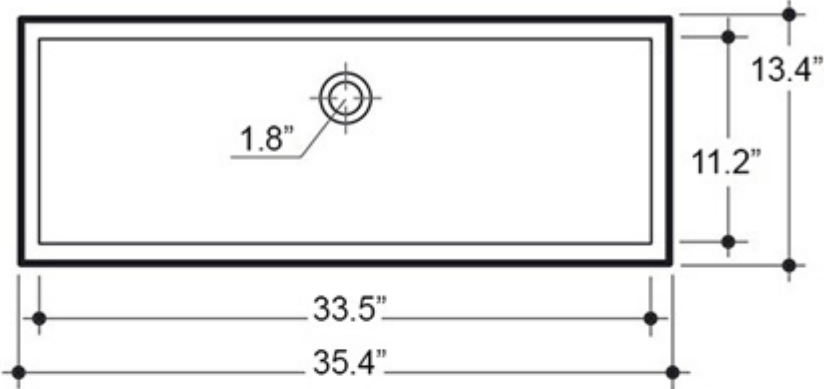

Collection Slim	Model Slim 0230	Dimensions Metric <i>1 inch = 2.54 cm</i> <i>1 inch = 25.4 mm</i>	 1051 Lea Drive - Collegeville, PA 19426 Tel. 215 513 9400 - Fax 610 831 0215 www.ws bathcollections.com - info@ws bathcollectins.com
-----------------------------	-----------------------------	---	---

Collection
Slim

Model |
Slim 0230

Dimensions Metric
1 inch = 2.54 cm
1 inch = 25.4 mm

1051 Lea Drive - Collegeville, PA 19426
Tel. 215 513 9400 - Fax 610 831 0215
www.ws bathcollections.com - info@ws bathcollectins.com

Silicone (optional)

Collection
Slim

Model |
Slim 0230

Dimensions Metric
1 inch = 2.54 cm
1 inch = 25.4 mm

1051 Lea Drive - Collegeville, PA 19426
Tel. 215 513 9400 - Fax 610 831 0215
www.ws bathcollections.com - info@ws bathcollections.com

Recommended ADA Installation

Note: ADA Compliant when installed in accordance with ADA guidelines

<p>Collection Slim</p>	<p>Model Slim 0230</p>	<p>Dimensions Metric 1 inch = 2.54 cm 1 inch = 25.4 mm</p>	<p>WS[®] BATH COLLECTIONS 1051 Lea Drive - Collegeville, PA 19426 Tel. 215 513 9400 - Fax 610 831 0215 www.ws bathcollections.com - info@ws bathcollectins.com</p>
-----------------------------------	-------------------------------------	--	--