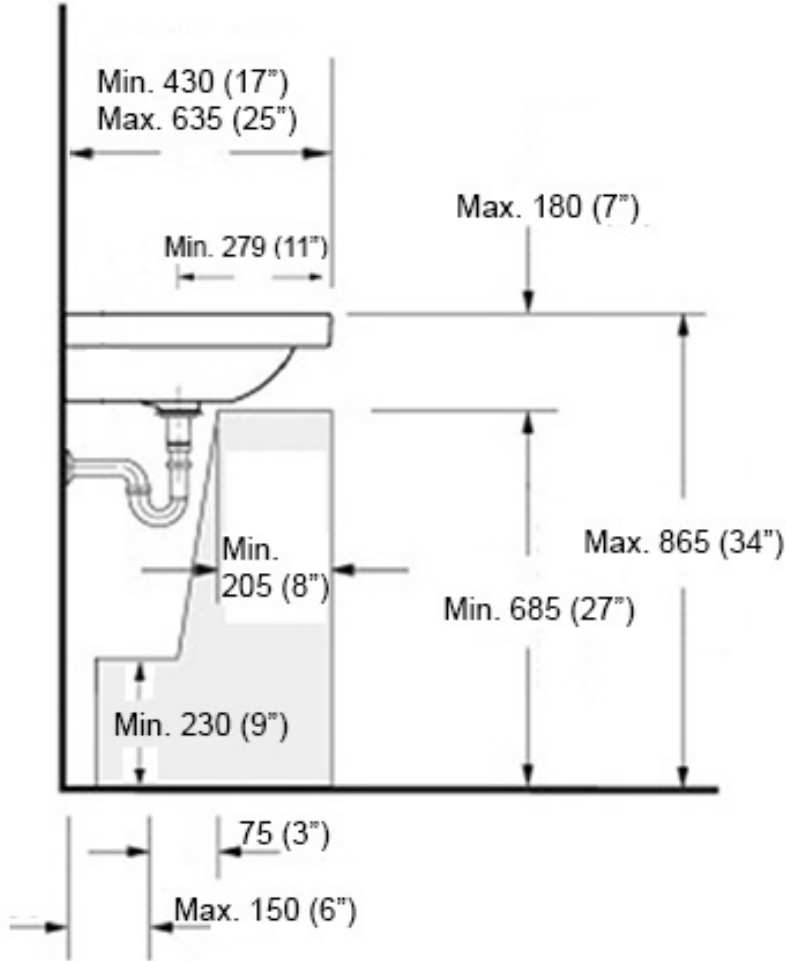

Collection
Slim

Model |
Slim 0230

Dimensions Metric
1 inch = 2.54 cm
1 inch = 25.4 mm

1051 Lea Drive - Collegeville, PA 19426
Tel. 215 513 9400 - Fax 610 831 0215
www.ws bathcollections.com - info@ws bathcollectins.com

Silicone (optional)

Collection
Slim

Model |
Slim 0230

Dimensions Metric
1 inch = 2.54 cm
1 inch = 25.4 mm

1051 Lea Drive - Collegeville, PA 19426
Tel. 215 513 9400 - Fax 610 831 0215
www.ws bathcollections.com - info@ws bathcollections.com

Recommended ADA Installation

Note: ADA Compliant when installed in accordance with ADA guidelines

<p>Collection Slim</p>	<p>Model Slim 0230</p>	<p>Dimensions Metric 1 inch = 2.54 cm 1 inch = 25.4 mm</p>	<p>WS[®] BATH COLLECTIONS 1051 Lea Drive - Collegeville, PA 19426 Tel. 215 513 9400 - Fax 610 831 0215 www.ws bathcollections.com - info@ws bathcollectins.com</p>
-----------------------------------	-------------------------------------	--	--