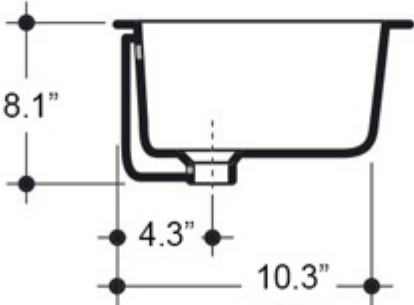

Collection Slim	Model Slim 0230	Dimensions Metric <i>1 inch = 2.54 cm</i> <i>1 inch = 25.4 mm</i>	 1051 Lea Drive - Collegeville, PA 19426 Tel. 215 513 9400 - Fax 610 831 0215 www.ws bathcollections.com - info@ws bathcollectins.com
-----------------------------	-----------------------------	---	---

Collection
Slim

Model |
Slim 0230

Dimensions Metric
1 inch = 2.54 cm
1 inch = 25.4 mm

1051 Lea Drive - Collegeville, PA 19426
Tel. 215 513 9400 - Fax 610 831 0215
www.ws bathcollections.com - info@ws bathcollectins.com

Silicone (optional)

Collection
Slim

Model |
Slim 0230

Dimensions Metric
1 inch = 2.54 cm
1 inch = 25.4 mm

1051 Lea Drive - Collegeville, PA 19426
Tel. 215 513 9400 - Fax 610 831 0215
www.ws bathcollections.com - info@ws bathcollections.com