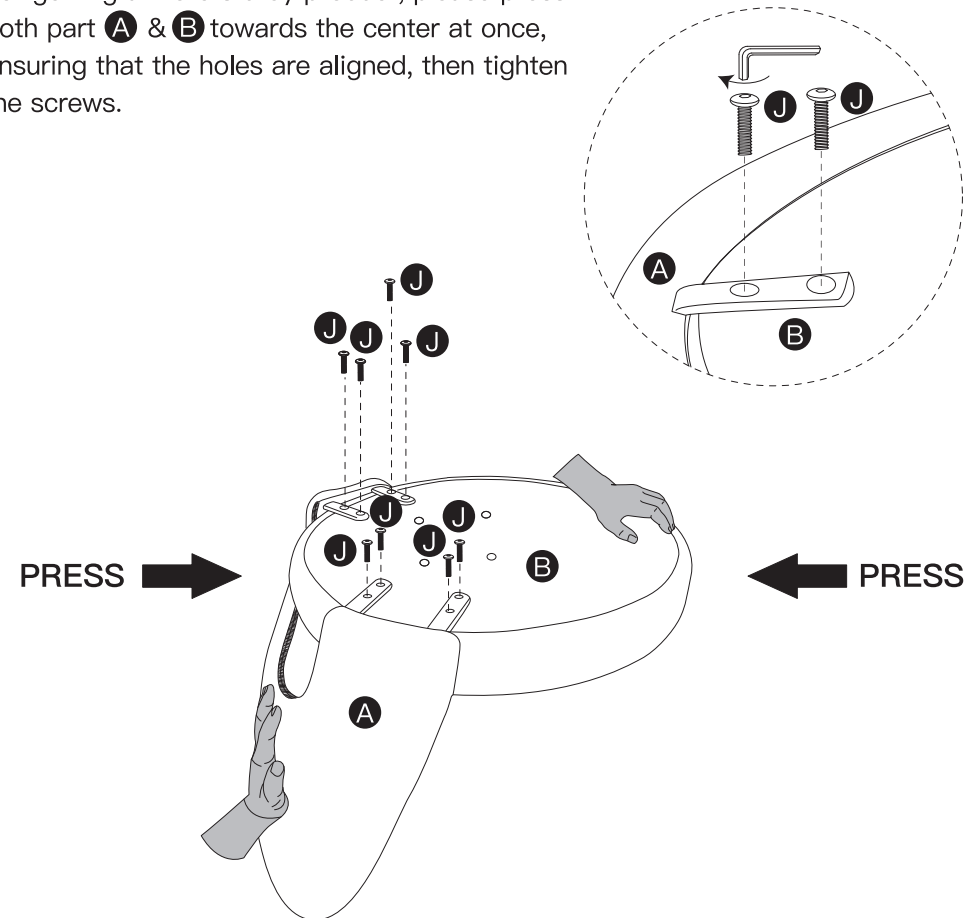

PARTS:

Attention:

1. For your safety, we recommend two or more people to install it together.
2. To make the chair more stable, we recommend checking the tightness of the screws every 3 months. If there is any looseness, please tighten it again immediately.

Please fix nut with wrench and tighten it with hex screwdriver.

HOW TO INSTALL

STEP 1

NOTICE:

For getting a more sturdy product, please press both part **A** & **B** towards the center at once, ensuring that the holes are aligned, then tighten the screws.

STEP 2

STEP 3

STEP 4

STEP 5

NOTICE:
Push the wheel **firmly** in to ensure it is securely fastened.

STEP 6

NOTICE:

Please flip the finished product installed in the fifth step by 180 degrees.