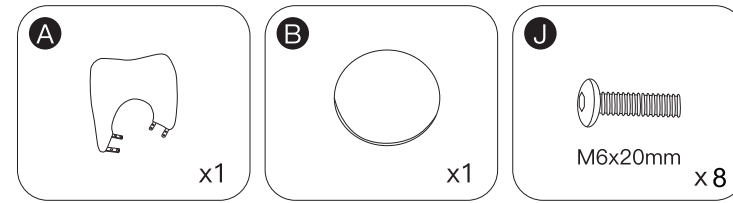

PARTS:

Attention:

1. For your safety, we recommend two or more people to install it together.
2. To make the chair more stable, we recommend checking the tightness of the screws every 3 months. If there is any looseness, please tighten it again immediately.

Please fix nut with wrench and tighten it with hex screwdriver.

HOW TO INSTALL

STEP 1

NOTICE:

For getting a more sturdy product, please press both part **A** & **B** towards the center at once, ensuring that the holes are aligned, then tighten the screws.