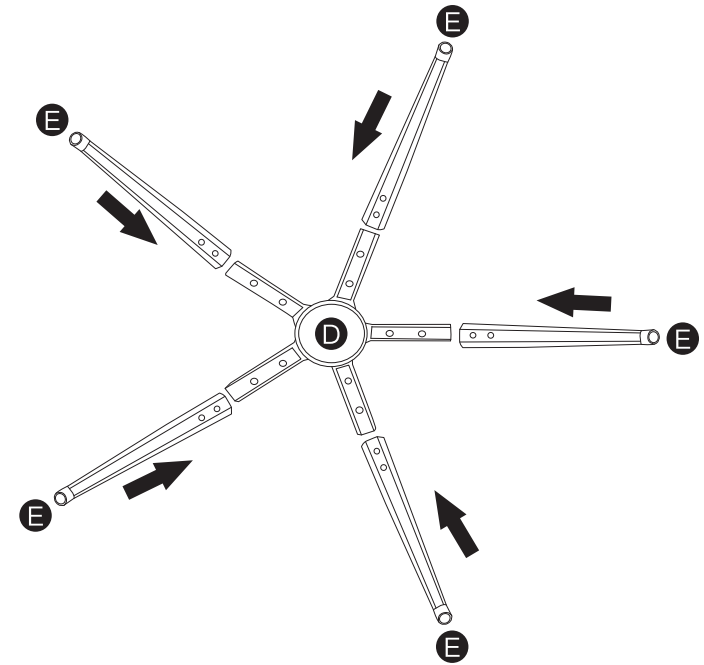

Please fix nut with wrench and tighten it with hex screwdriver.

HOW TO INSTALL

STEP 1

NOTICE:

For getting a more sturdy product, please press both part **A** & **B** towards the center at once, ensuring that the holes are aligned, then tighten the screws.

STEP 2

STEP 3

STEP 4

STEP 5

NOTICE:
Push the wheel **firmly** in to ensure it is securely fastened.

STEP 6

NOTICE:

Please flip the finished product installed in the fifth step by 180 degrees.