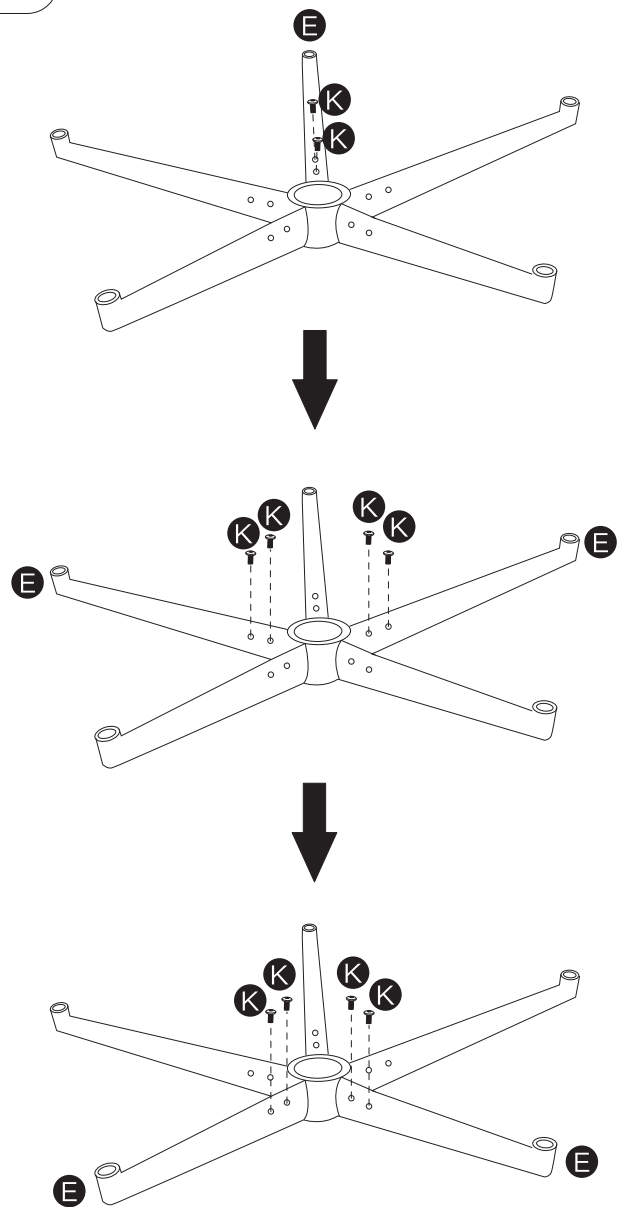

PARTS:

Attention:

1. For your safety, we recommend two or more people to install it together.
2. To make the chair more stable, we recommend checking the tightness of the screws every 3 months. If there is any looseness, please tighten it again immediately.

Please fix nut with wrench and tighten it with hex screwdriver.

HOW TO INSTALL

STEP 1

NOTICE:

For getting a more sturdy product, please press both part **A** & **B** towards the center at once, ensuring that the holes are aligned, then tighten the screws.

STEP 2

STEP 3

STEP 4

STEP 5

NOTICE:
Push the wheel **firmly** in to ensure it is securely fastened.

STEP 6

NOTICE:

Please flip the finished product installed in the fifth step by 180 degrees.