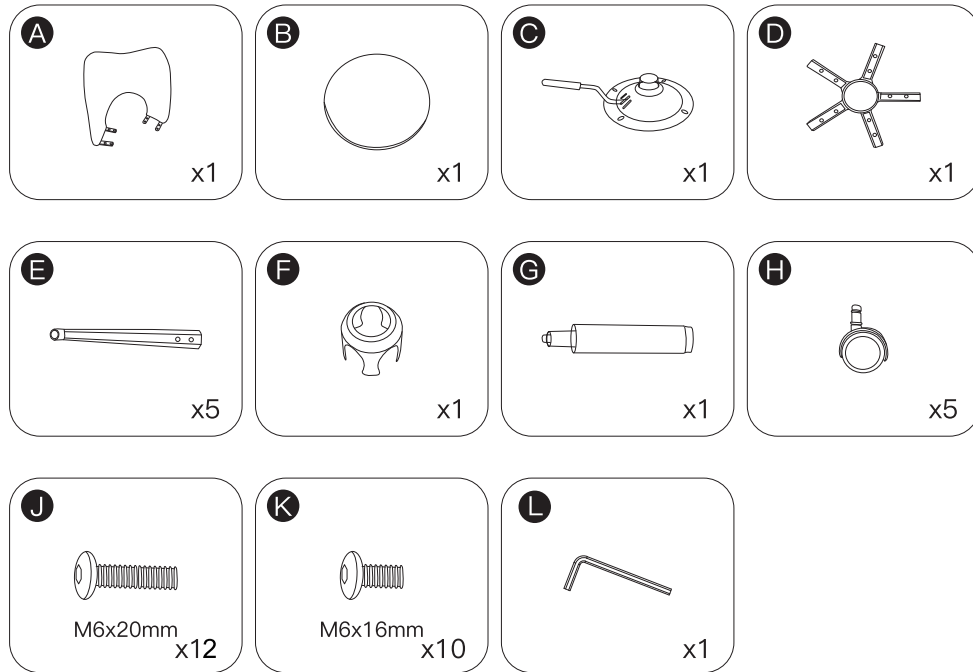

ASSEMBLY INSTRUCTION

Please check all parts and accessories according to the parts list before assembling, make sure all contents are sufficient and in good condition. If there is any parts missing or defective, please contact us immediately with purchase platform message to get replacement parts.

PARTS:

Attention:

1. For your safety, we recommend two or more people to install it together.
2. To make the chair more stable, we recommend checking the tightness of the screws every 3 months. If there is any looseness, please tighten it again immediately.

Please fix nut with wrench and tighten it with hex screwdriver.

HOW TO INSTALL

STEP 1

NOTICE:

For getting a more sturdy product, please press both part **A** & **B** towards the center at once, ensuring that the holes are aligned, then tighten the screws.

STEP 2

STEP 3

STEP 4

STEP 5

NOTICE:
Push the wheel **firmly** in to ensure it is securely fastened.

STEP 6

NOTICE:

Please flip the finished product installed in the fifth step by 180 degrees.