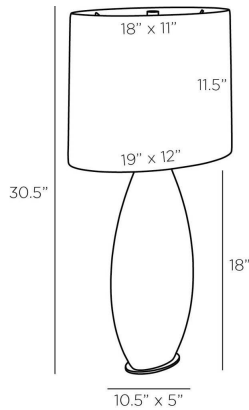

ARTERIOS

BRANDO LAMP

PTE07-519
H: 30.5 IN, W: 19 IN, D: 12 IN,
Gray Cobra, Porcelain

A simple porcelain form is glazed in a gray cobra finish to recall the iridescent scales of a reptile. Its form gently undulates to highlight an intriguing mix of gray, black, and white patterns atop an oval base of antique brass. An oval drum shade of white microfiber lined in cotton adds a neutral accent. Taupe cloth cord and three-way rotary switch. Finish will vary.

APPEARANCE

Material	Porcelain, Steel, Microfiber, Cotton
Finish	Gray Cobra, Antique Brass, White, Off-White
Finish Will Vary	Yes
Top Coat/Sealant	No
Finial Description	Antique Brass Cylinder

DIMENSIONS

Base	H: 0.25 IN, W: 7 IN, D: 5 IN
Body	H: 18 IN, W: 10.5 IN, D: 5 IN
Foot Print	W: 7 IN, D: 5 IN
Neck	H: 2 IN, Dia: 1.00 IN
Shade Bottom	W: 19 IN, D: 12 IN
Shade Side	H: 11.5 IN
Shade Top	W: 18 IN, D: 11 IN
Harp Size	9.5" Antique Brass IN

WIRING

Rating	Indoor Only
Tilt Test	10 Degrees - AU
Cord	10 FT, Back of Lamp Base, Taupe Fabric,
Socket	1, Type A - E26
Switch	At Socket, 3-Way Rotary
Maximum Watt	150
Voltage	110-120 V

CERTIFICATIONS

Certifications	Mexico, United Arab Emirates, United Kingdom, United States, Canada, Australia
----------------	--

COMPLIANCY

UL/ETL	Yes
CB	Yes
RoHS	Yes

SHIPPING

Product Weight	13.5 lbs
Gross Weight 1	20 lbs
Shipping Box 1	H: 18.5 IN, L: 12 IN, W: 6.5 IN
Shipping Box 2	H: 30.5 IN, L: 20.5 IN, W: 13.5 IN

ADDITIONAL INFO