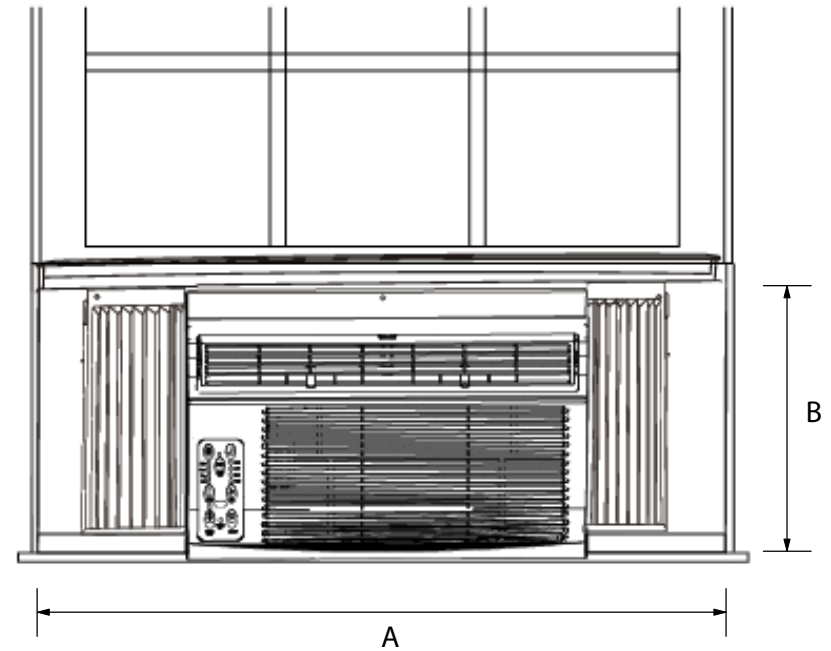

### Product Dimensions

A: Depth: 26 9/16" (674 mm)

B: Height: 18 5/8" (473 mm)

C: Width: 26 1/2" (673 mm)

### Window Dimensions

A: Window Width: 31" (788 mm) / min - 42" (1067 mm) / max

B: Window Height: 19 1/2" (496 mm) / min

\*\*Drawing for dimensional purposes only. Your unit may look different.