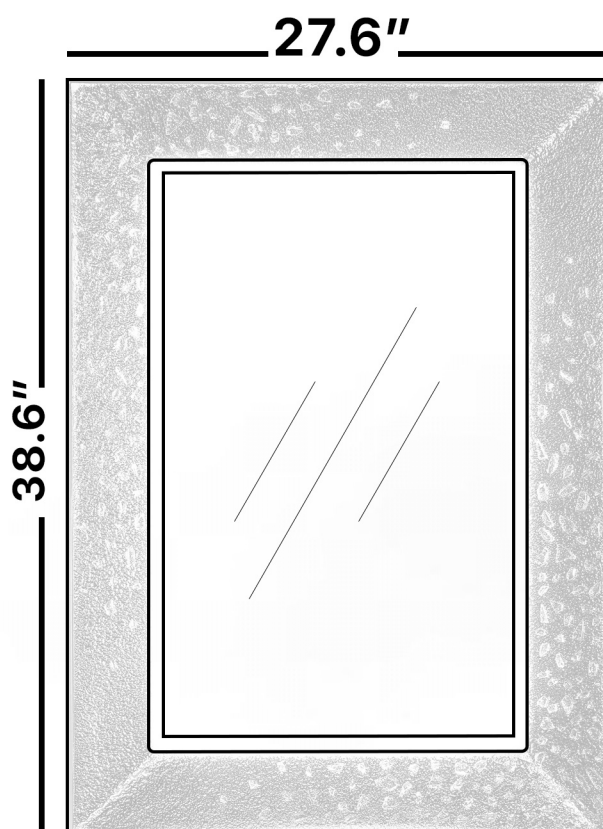

Category: Mirror
Material: Crystal
Dimensions: 38.6"(L) x 27.6"(H)

Description: Luxury LED lighted crystal bathroom mirror in silver finish

*Numbers are in inches

SCHEDA MONTAGGIO ASSEMBLY INSTRUCTIONS

Wall Hanger
X2

Wall Anchor
X2

Head Screw
X2

1. Mount the wall-hangers on the wall,
the mirror can be horizontal or vertical hanging.

2. Wiring and power connection.

3. Hang the mirror on the wall-hangers.