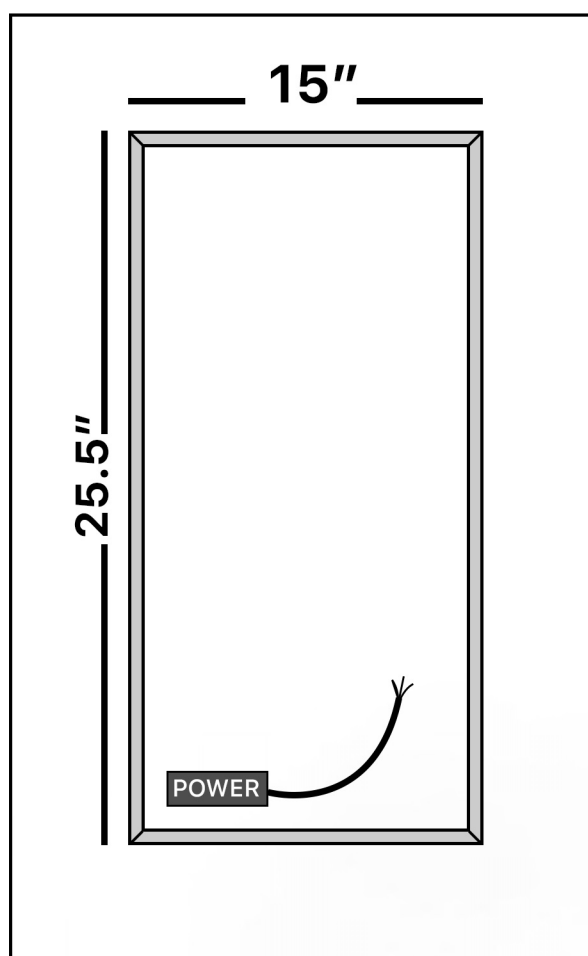

Category: Mirror
Material: Crystal
Dimensions: 38.6"(L) x 27.6"(H)

Description: Luxury LED lighted crystal bathroom mirror in silver finish

*Numbers are in inches

SCHEDA MONTAGGIO ASSEMBLY INSTRUCTIONS

Wall Hanger
X2

Wall Anchor
X2

Head Screw
X2

1. Mount the wall-hangers on the wall,
the mirror can be horizontal or vertical hanging.

2. Wiring and power connection.

3. Hang the mirror on the wall-hangers.