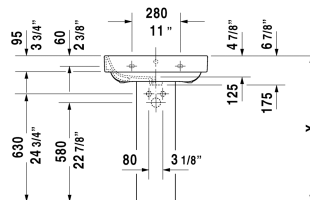

Washbasin # 231660..00 / 231660..30 / 231660..60

| < 23 5/8" Inch > |

Washbasin	Dimension	Weight	Order number
with overflow, with tap platform, overflow clip chrome included, 23 5/8" Inch			
Colors			
00 White			
Variant			
p	23 5/8" x 18 3/4" Inch	43 lb	231660..00
p p p	23 5/8" x 18 3/4" Inch	43 lb	231660..30
•	23 5/8" x 18 3/4" Inch	43 lb	231660..60
Sanitary ceramics with the special WonderGliss surface finish will remain clean and attractive-looking for a long time to come. When ordering WonderGliss please add a "1" as eleventh digit to the model number.			
Pedestal for # 231680, 231665, 231660		30.6 lb	085827
Siphon cover for # 231680, 231665, 231660		16.8 lb	085828

All drawings contain the necessary measurements which are subject to standard tolerances. They are stated in inch & mm and are non-binding. Exact measurements, in particular for customized installation scenarios, can only be taken from the finished ceramic piece.