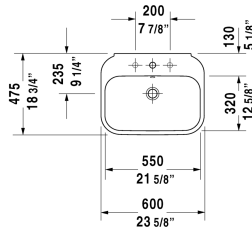

Washbasin # 231660..00 / 231660..30 / 231660..60

| < 23 5/8" Inch > |

Washbasin	Dimension	Weight	Order number
with overflow, with tap platform, overflow clip chrome included, 23 5/8" Inch			
Colors			
00 White			
Variant			
p	23 5/8" x 18 3/4" Inch	43 lb	231660..00
p p p	23 5/8" x 18 3/4" Inch	43 lb	231660..30
•	23 5/8" x 18 3/4" Inch	43 lb	231660..60
Sanitary ceramics with the special WonderGliss surface finish will remain clean and attractive-looking for a long time to come. When ordering WonderGliss please add a "1" as eleventh digit to the model number.			
Pedestal for # 231680, 231665, 231660		30.6 lb	085827
Siphon cover for # 231680, 231665, 231660		16.8 lb	085828

All drawings contain the necessary measurements which are subject to standard tolerances. They are stated in inch & mm and are non-binding. Exact measurements, in particular for customized installation scenarios, can only be taken from the finished ceramic piece.