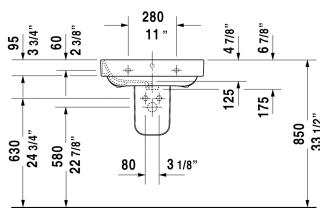

Washbasin # 231660..00 / 231660..30 / 231660..60

| < 23 5/8" Inch > |

Washbasin	Dimension	Weight	Order number
with overflow, with tap platform, overflow clip chrome included, 23 5/8" Inch			
Colors			
00 White			
Variant			
p	23 5/8" x 18 3/4" Inch	43 lb	231660..00
p p p	23 5/8" x 18 3/4" Inch	43 lb	231660..30
•	23 5/8" x 18 3/4" Inch	43 lb	231660..60
Sanitary ceramics with the special WonderGliss surface finish will remain clean and attractive-looking for a long time to come. When ordering WonderGliss please add a "1" as eleventh digit to the model number.			
Pedestal for # 231680, 231665, 231660		30.6 lb	085827
Siphon cover for # 231680, 231665, 231660		16.8 lb	085828

All drawings contain the necessary measurements which are subject to standard tolerances. They are stated in inch & mm and are non-binding. Exact measurements, in particular for customized installation scenarios, can only be taken from the finished ceramic piece.