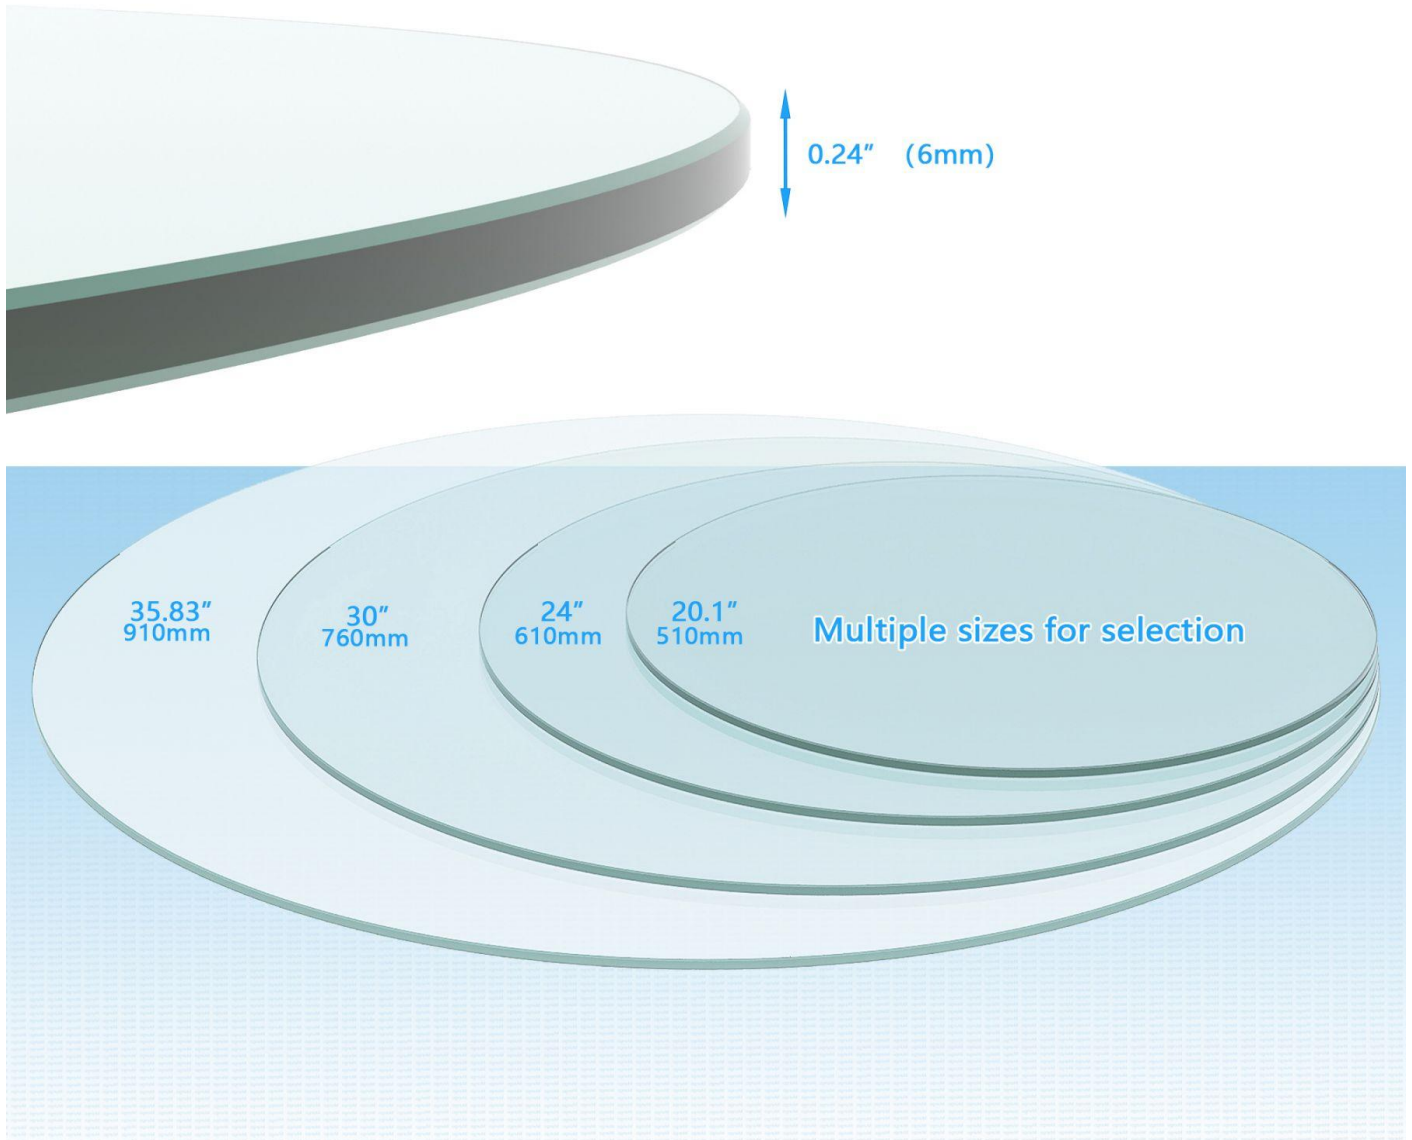

**Flat edge** 0.24" (6mm) thick glass table cover

**Glass products are fragile**

**please disassemble and handle them carefully**