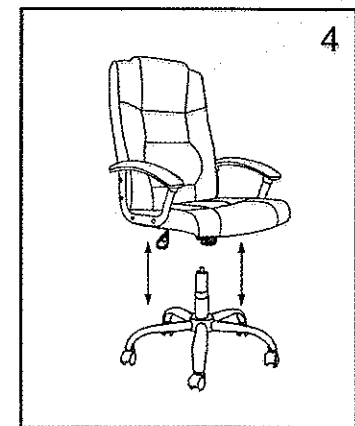

ASSEMBLY INSTRUCTIONS

HOURLY USAGE: 5-8 HOURS

WARNING

- DO NOT STAND ON THIS CHAIR DO NOT USE THIS CHAIR AS STEP LADDER
- USE THIS PRODUCT ONLY FOR SEATING ONE PERSON AT A TIME
- DO NOT USE THIS CHAIR UNLESS ALL BOLTS, SCREWS AND KNOBS ARE FIRMLY SECURED
- AT LEAST EVERY 4 MONTHS CHECK ALL BOLTS, SCREWS AND KNOBS TO BE SURE THEY ARE TIGHT
- IF PARTS ARE MISSING, BROKEN, DAMAGED OR WORN, STOP USE OF THIS PRODUCT UNTIL REPAIRS ARE MADE USING FACTORY AUTHORISED PARTS
- FAILURE TO FOLLOW THESE WARNINGS COULD RESULT IN SERIOUS INJURY