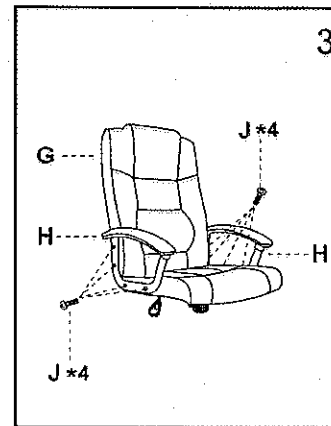

ASSEMBLY INSTRUCTIONS

HOURLY USAGE: 5-8 HOURS

WARNING

- DO NOT STAND ON THIS CHAIR DO NOT USE THIS CHAIR AS STEP LADDER
- USE THIS PRODUCT ONLY FOR SEATING ONE PERSON AT A TIME
- DO NOT USE THIS CHAIR UNLESS ALL BOLTS, SCREWS AND KNOBS ARE FIRMLY SECURED
- AT LEAST EVERY 4 MONTHS CHECK ALL BOLTS, SCREWS AND KNOBS TO BE SURE THEY ARE TIGHT
- IF PARTS ARE MISSING, BROKEN, DAMAGED OR WORN, STOP USE OF THIS PRODUCT UNTIL REPAIRS ARE MADE USING FACTORY AUTHORISED PARTS
- FAILURE TO FOLLOW THESE WARNINGS COULD RESULT IN SERIOUS INJURY