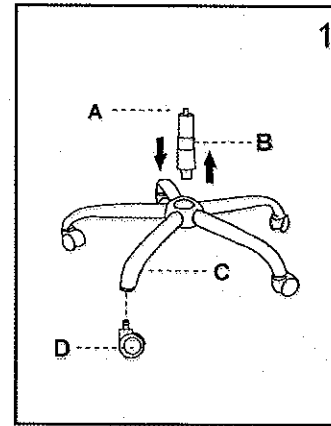

ASSEMBLY INSTRUCTIONS

HOURLY USAGE: 5-8 HOURS

WARNING

- DO NOT STAND ON THIS CHAIR DO NOT USE THIS CHAIR AS STEP LADDER
- USE THIS PRODUCT ONLY FOR SEATING ONE PERSON AT A TIME
- DO NOT USE THIS CHAIR UNLESS ALL BOLTS, SCREWS AND KNOBS ARE FIRMLY SECURED
- AT LEAST EVERY 4 MONTHS CHECK ALL BOLTS, SCREWS AND KNOBS TO BE SURE THEY ARE TIGHT
- IF PARTS ARE MISSING, BROKEN, DAMAGED OR WORN, STOP USE OF THIS PRODUCT UNTIL REPAIRS ARE MADE USING FACTORY AUTHORISED PARTS
- FAILURE TO FOLLOW THESE WARNINGS COULD RESULT IN SERIOUS INJURY