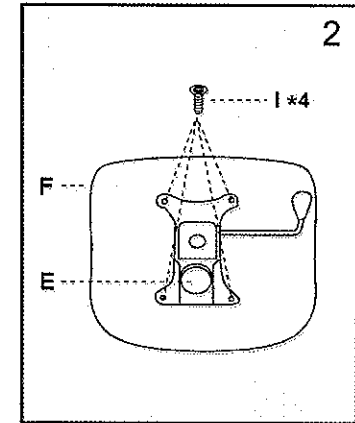

ASSEMBLY INSTRUCTIONS

HOURLY USAGE: 5-8 HOURS

WARNING

- DO NOT STAND ON THIS CHAIR DO NOT USE THIS CHAIR AS STEP LADDER
- USE THIS PRODUCT ONLY FOR SEATING ONE PERSON AT A TIME
- DO NOT USE THIS CHAIR UNLESS ALL BOLTS, SCREWS AND KNOBS ARE FIRMLY SECURED
- AT LEAST EVERY 4 MONTHS CHECK ALL BOLTS, SCREWS AND KNOBS TO BE SURE THEY ARE TIGHT
- IF PARTS ARE MISSING, BROKEN, DAMAGED OR WORN, STOP USE OF THIS PRODUCT UNTIL REPAIRS ARE MADE USING FACTORY AUTHORISED PARTS
- FAILURE TO FOLLOW THESE WARNINGS COULD RESULT IN SERIOUS INJURY