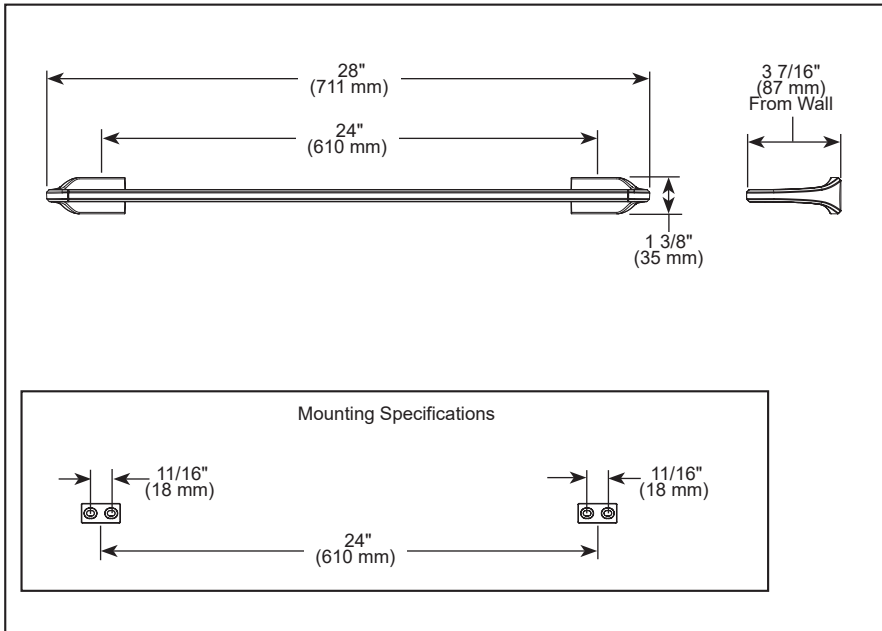

BRIZO®

ACCESSORIES

- Levoir® Collection
- 24" Towel Bar

STANDARD SPECIFICATIONS:

- Wood blocking is preferable behind all wall surfaces. If wood blocking is not available, try finding a wood stud to anchor at least one end of this accessory.
- Mounting hardware and mounting instructions included with product.
- Note: Plastic anchors, screws, toggle bolts, and mounting brackets are included with the mounting hardware.