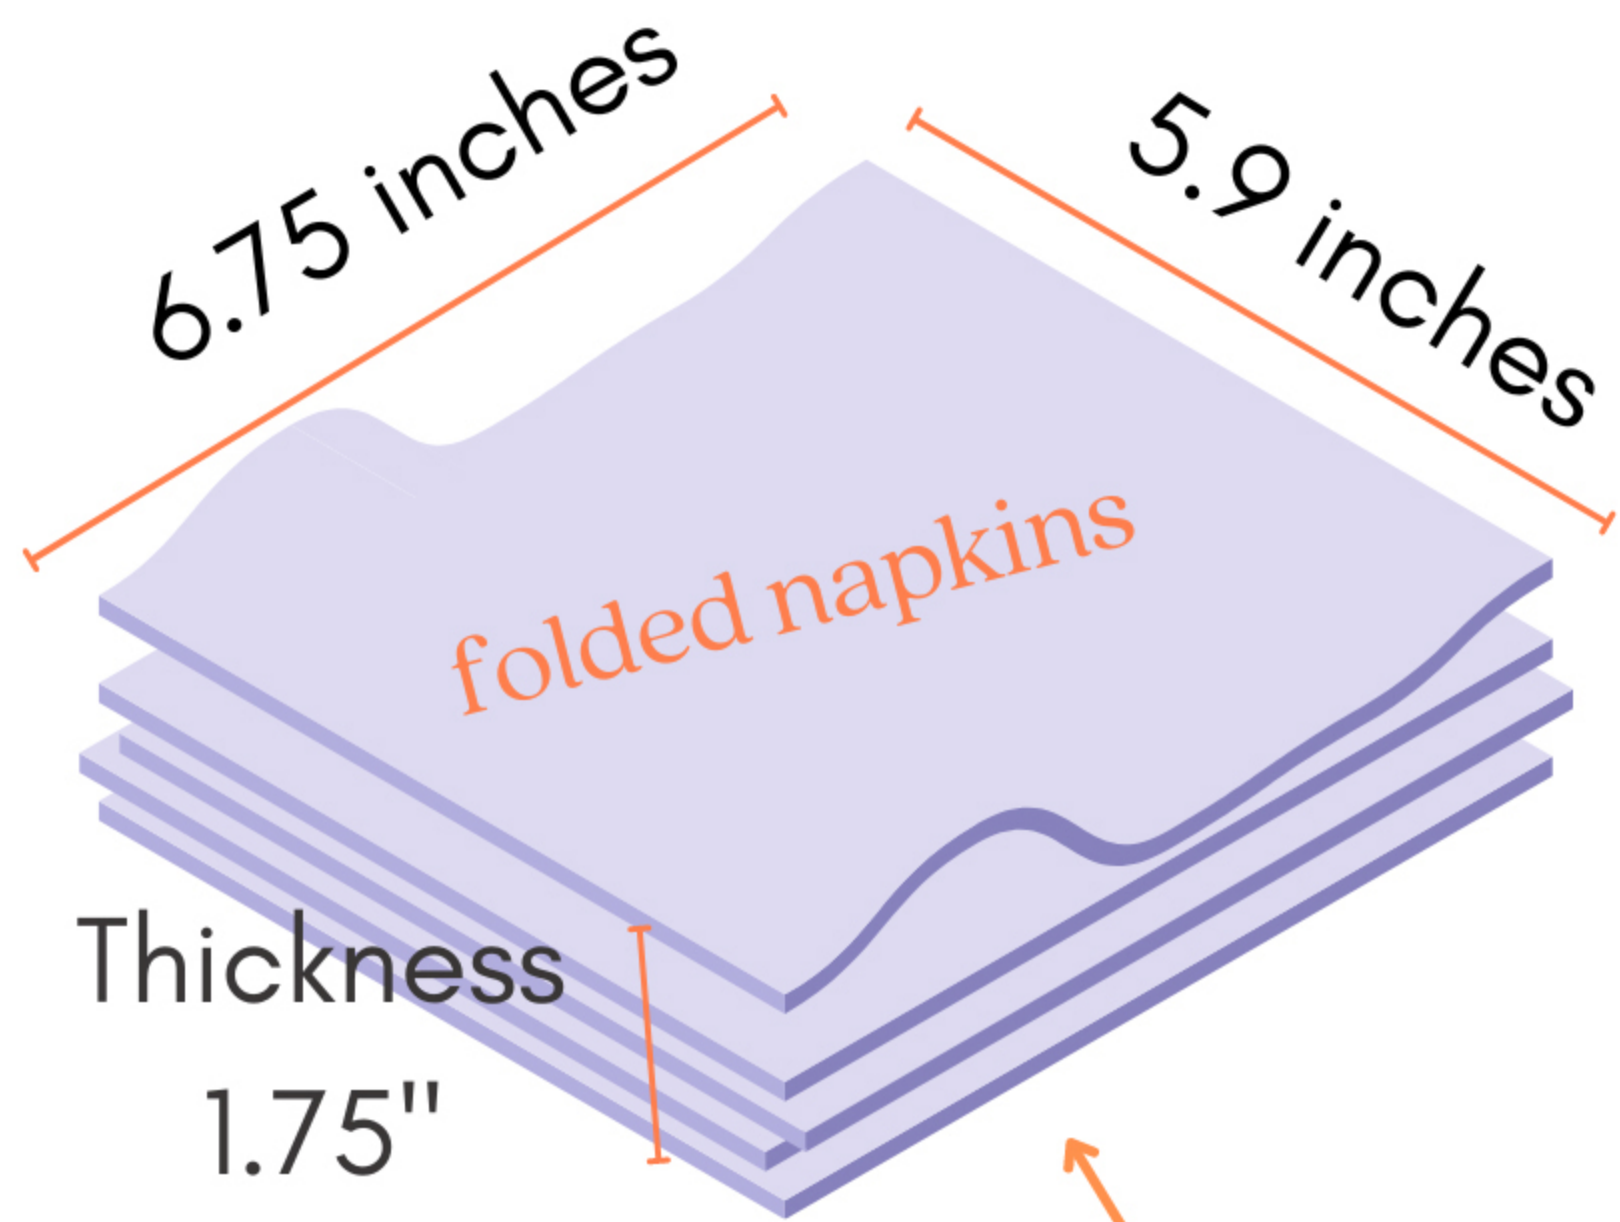

Dimensions

Holds napkin size: 6.75x5.9 inches

Sample picture lays KIRKLAND
napkins

—JAR D3"—

JAR
H5"

mason jars x 2