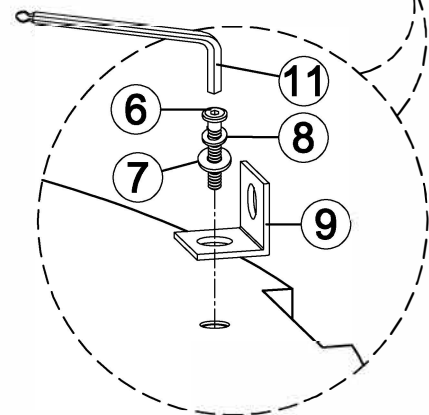

Item #	Description	Q'ty
1.	Table Top	1
2.	Front Legs	2
3.	Left Back Leg	1
4.	Right Back Leg	1
5.	Frame Shelf	1
6.	Bolts M6 x 20	8
7.	Washers	16
8.	Lock Washers	16
9.	Metal Plate Connect	4
10.	Hex Nuts	8
11.	Allen Key	1
12.	Wrench	1