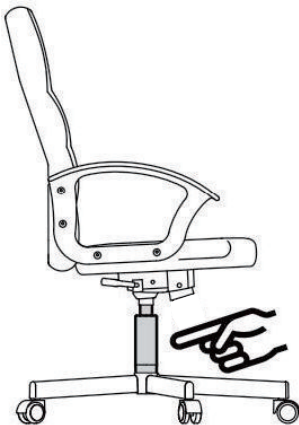

IMPORTANT, RETAIN FOR FUTURE REFERENCE:

READ CAREFULLY

SAFETY INFORMATION

- The intended use: This product is intended for indoor use only. Used for work and study.
- Maximum weight: 120 KG
- To prevent the chair falling, make sure that the weight is evenly distributed.
- Remove all parts from the box and make sure all parts are included before assembly.
- Keep your feet always on the floor and do not press your head on the headrest when you recline the chair.
- When you adjust the backrest, make sure your fingers are safe and out of harm's way.
- To avoid damage, never pull fast and strongly in your house.
- This chair is designed to sit only and nothing else.
- Don't use it as a base or as a ladder.
- Don't sit in the arms of the chair.
- This chair is designed to seat only one person at same time.
- If some parts are missing, damaged or worn, stop using it immediately.
- Avoid direct sunlight on the chair so that the plastic components won't become brittle.
- Your chair is equipped with rollers for textile floor coverings. If the chair is used on hard floors, e.g. hardwood floors, laminate, PVC, or tile, the rollers should be replaced for safety purposes, since these floors require the use of different rollers.

Warning! Only trained personnel may replace or repair components for height adjustment of seating furniture with energy storage.

MAINTENANCE INSTRUCTIONS

- Clean with vacuum cleaner.
- Wipe with a fabric dampened with water.