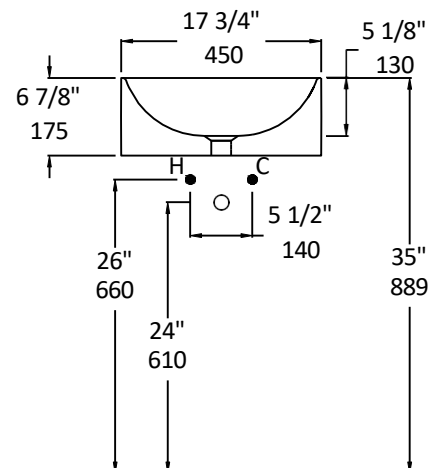

Specifications:

Installation:	Vessel
Exterior Dimensions:	Ø 17 3/4" x 6 7/8"h
Material:	Porcelain
Weight:	20 lbs
Overflow:	Yes
Finishes:	001 - White
Faucet Holes:	N/A
Cut-out Size:	Ø 6" (template available upon request)
Drain Hole Size:	Ø 1 3/4"

LACAVA reserves the right to revise any dimension or information on this sheet without notice. Dimensions are nominal and may vary within an industry accepted tolerance of 1/4". Drawings provided herein are meant to give the user an idea of the product and are not made to scale.