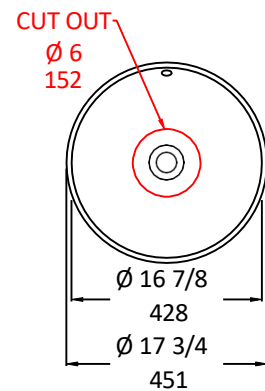

Specifications:

Installation:	Vessel
Exterior Dimensions:	Ø 17 3/4" x 6 7/8"h
Material:	Porcelain
Weight:	20 lbs
Overflow:	Yes
Finishes:	001 - White
Faucet Holes:	N/A
Cut-out Size:	Ø 6" (template available upon request)
Drain Hole Size:	Ø 1 3/4"

LACAVA reserves the right to revise any dimension or information on this sheet without notice. Dimensions are nominal and may vary within an industry accepted tolerance of 1/4". Drawings provided herein are meant to give the user an idea of the product and are not made to scale.