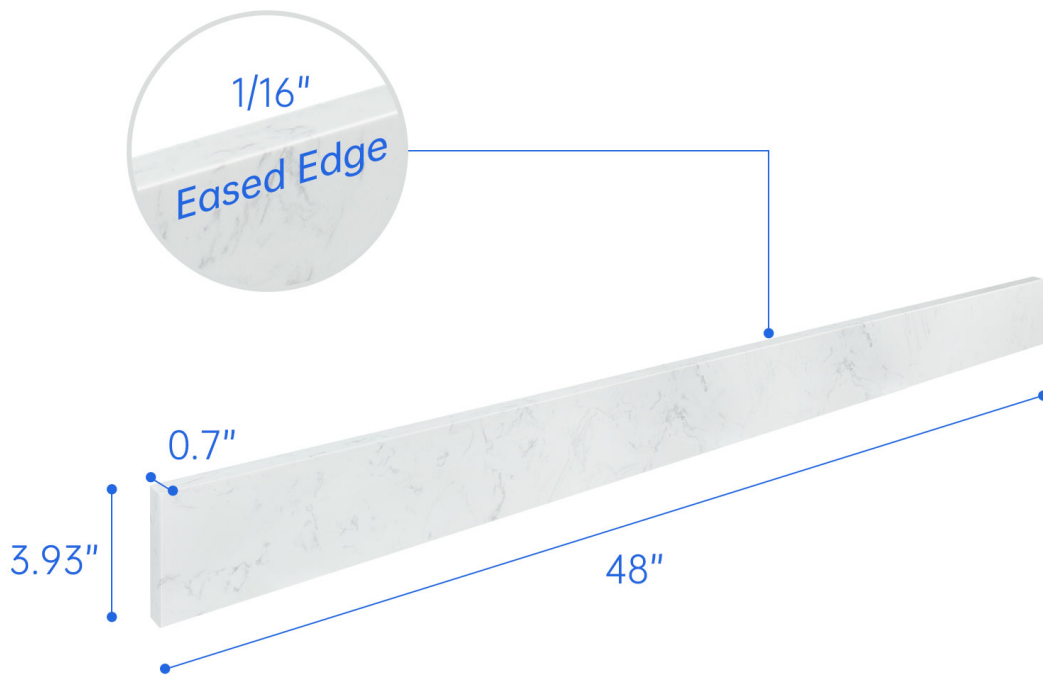

# Replacement 48 Inch Backsplash in Carrara White

---

Universal Size For Vanity

## Carrara White Engineered Stone Backsplash

### Description

This backsplash guard is a perfect accessory to protect bathroom walls from water damage, designed to match standard sinks and countertops. It helps keep walls intact while adding a neat and attractive look to the bathroom sink area.