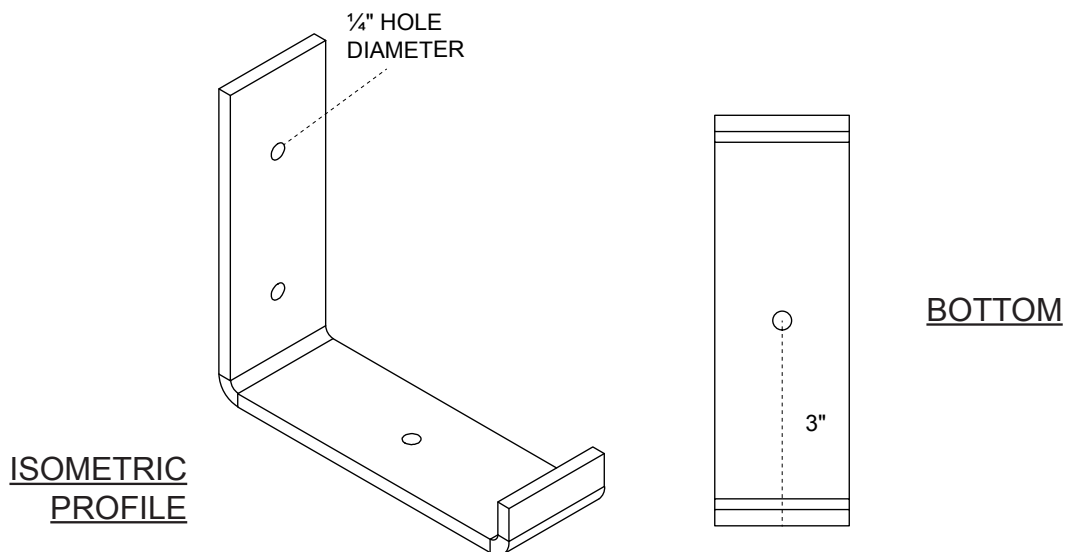

2-INCH W X 6-INCH D X 5½-INCH H HANGING SHELF BRACKET

HEAVY-DUTY ¼" THICK

AVAILABLE IN:
STAINLESS STEEL
ZINC PLATED STEEL
POWDER COATED BLACK

BKTM02X06X05HSSS
BKTM02X06X05HSCRS
BKTM02X06X05HSPBL

P:866.607.0453 | F: 866.591.3143
2300 W. Main St. | Clarksville, TX 75426
sales@ekenamillwork.com | www.ekenamillwork.com