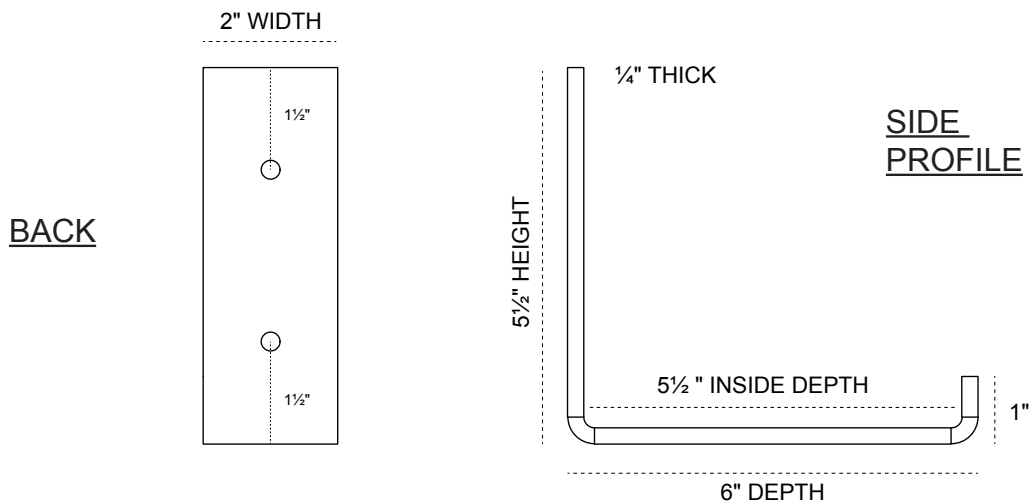

2-INCH W X 6-INCH D X 5½-INCH H HANGING SHELF BRACKET

HEAVY-DUTY ¼" THICK

AVAILABLE IN:
STAINLESS STEEL
ZINC PLATED STEEL
POWDER COATED BLACK

BKTM02X06X05HSSS
BKTM02X06X05HSCRS
BKTM02X06X05HSPBL

P:866.607.0453 | F: 866.591.3143
2300 W. Main St. | Clarksville, TX 75426
sales@ekenamillwork.com | www.ekenamillwork.com