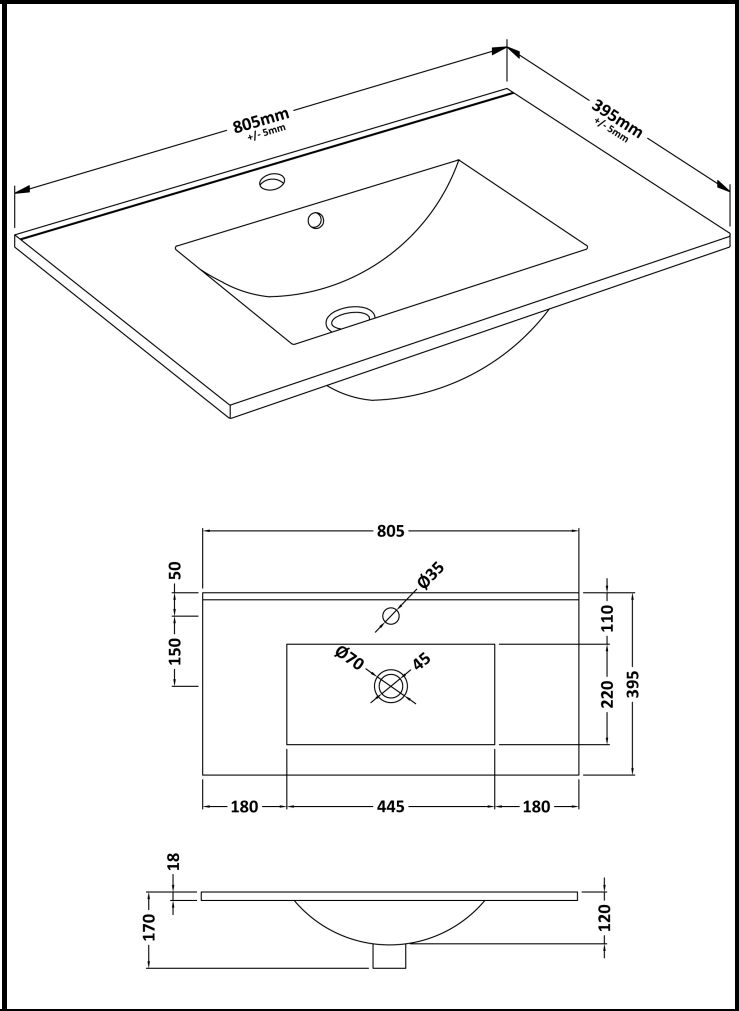

### PRODUCT DIMENSIONS

Height (mm)	Width (mm)	Depth (mm)	Nett Wgt Kg
865	800	383	38

### PACKAGING DIMENSIONS

Height (mm)	Width (mm)	Depth (mm)	Gross Wgt Kg
885	820	405	38

### OUTER BOX DIMENSIONS (If Applicable)

Height (mm)	Width (mm)	Depth (mm)	Gross Wgt Kg

# CUSTOMER DATA SHEET - CERAMICS

**DESCRIPTION:** Basin 800mm

PRODUCT DIMENSIONS			
Height (mm)	Width (mm)	Depth (mm)	Nett Wgt Kg
170	800	390	16.9

PACKAGING DIMENSIONS			
Height (mm)	Width (mm)	Depth (mm)	Gross Wgt Kg
400	820	200	16.9