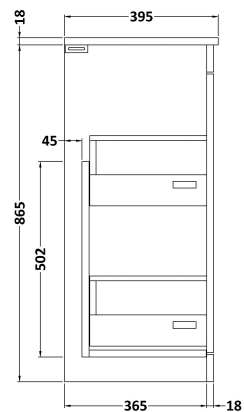

# CUSTOMER DATA SHEET

**DESCRIPTION:** 800 Fs 2-Drawer Vanity With Basin B

### PRODUCT DIMENSIONS

Height (mm)	Width (mm)	Depth (mm)	Nett Wgt Kg
865	800	383	38

### PACKAGING DIMENSIONS

Height (mm)	Width (mm)	Depth (mm)	Gross Wgt Kg
885	820	405	38

# CUSTOMER DATA SHEET - CERAMICS

**DESCRIPTION:** Basin 800mm

PRODUCT DIMENSIONS			
Height (mm)	Width (mm)	Depth (mm)	Nett Wgt Kg
170	800	390	16.9

PACKAGING DIMENSIONS			
Height (mm)	Width (mm)	Depth (mm)	Gross Wgt Kg
400	820	200	16.9