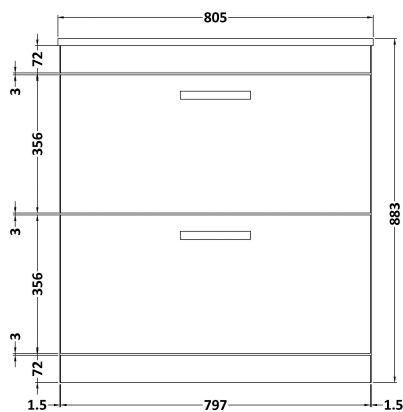

CUSTOMER DATA SHEET

DESCRIPTION: 800 Fs 2-Drawer Vanity With Basin B