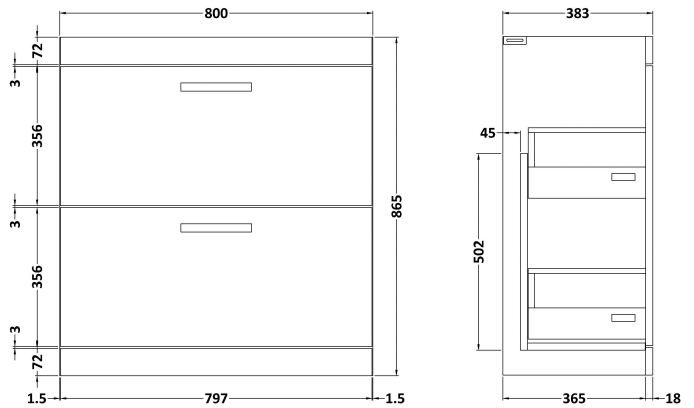

# CUSTOMER DATA SHEET

**DESCRIPTION:** 800 Fs 2-Drawer Vanity With Basin B

### PRODUCT DIMENSIONS

Height (mm)	Width (mm)	Depth (mm)	Nett Wgt Kg
865	800	383	38

### PACKAGING DIMENSIONS

Height (mm)	Width (mm)	Depth (mm)	Gross Wgt Kg
885	820	405	38

# CUSTOMER DATA SHEET - CERAMICS

**DESCRIPTION:** Basin 800mm

PRODUCT DIMENSIONS			
Height (mm)	Width (mm)	Depth (mm)	Nett Wgt Kg
170	800	390	16.9

PACKAGING DIMENSIONS			
Height (mm)	Width (mm)	Depth (mm)	Gross Wgt Kg
400	820	200	16.9