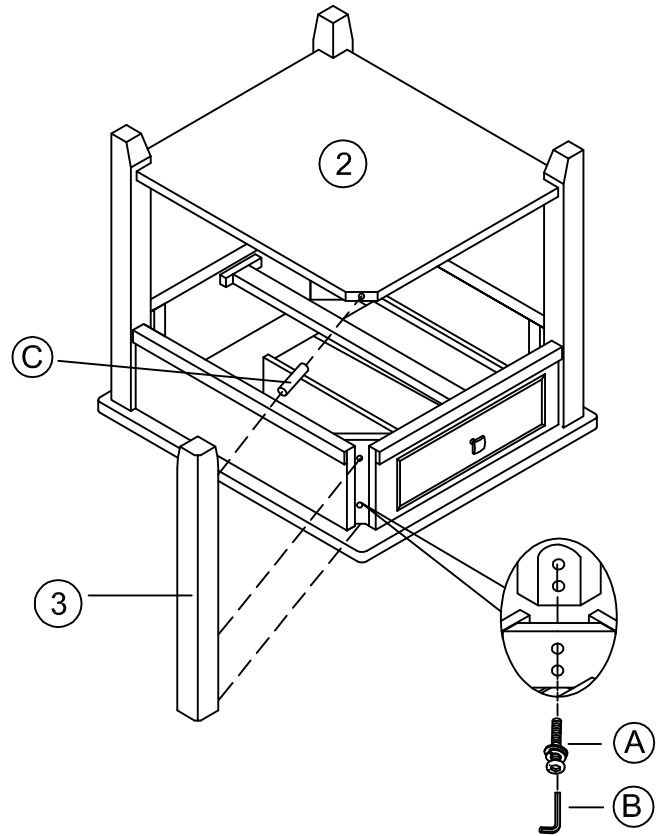

How to Assemble:

STEP 1:

STEP 2:

STEP 3:

ASSEMBLY COMPLETED!