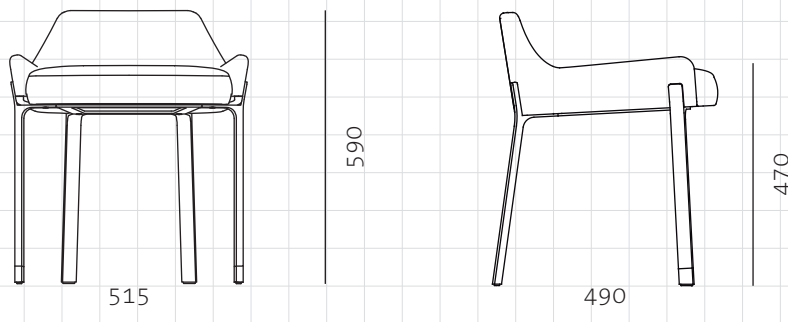

Blink Vanity Stool SH470

CODE

BL-S610-470

DIMENSIONS

W515 x D490 x H590mm

NET WEIGHT

Seating height: 470mm

ENVIRONMENT

8.0 kg

MATERIALS

Indoor

Stainless steel hairline gold, steel black powder coat sand burst, upholstery

*Please refer to website or contact your local representative for complete material swatches.

SHIPPING

Package	Assembled		
Package Qty	1 pcs/box		
Packaging	Measurement (mm)	Volume (cbm)	Gross Weight (kg)
FCL	W600 x D600 x H720	0.26	12.36
LCL/AIR	W620 x D620 x H815	0.31	16.82