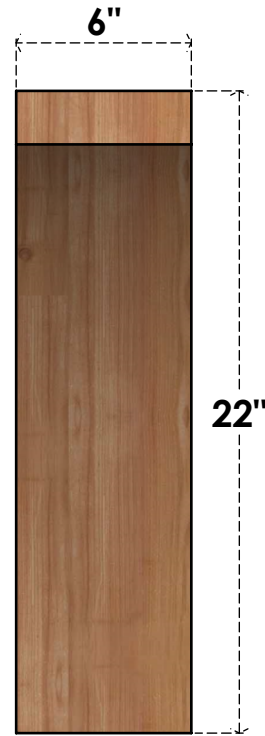

# BRC06X22X22THR00RWR

6"W X 22"D X 22"H THORTON ROUGH SAWN BRACE, WESTERN RED CEDAR

**SIDE**

**FRONT**

EKENA MILLWORK  
 2300 WEST MAIN ST.  
 CLARKSVILLE, TX 75426  
 TOLL FREE: 866-607-0453  
 WWW.EKENAMILLWORK.COM

**NOTES**

1. INSTALLATION TO BE COMPLETED IN ACCORDANCE WITH MANUFACTURER'S SPECIFICATIONS.
2. DRAWING MAY NOT BE TO SCALE
3. THIS DRAWING IS INTENDED FOR DESIGN AND PLANNING PURPOSES ONLY.
4. ALL INFORMATION CONTAINED HEREIN WAS CURRENT AT THE TIME OF DEVELOPMENT BUT MUST BE REVIEWED AND APPROVED BY THE PRODUCT MANUFACTURER TO BE CONSIDERED ACCURATE.
5. PRODUCTS ARE NOT KILN DRIED. THIS ITEM IS UNIQUE AND WILL CONTAIN THE NATURAL VARIATIONS THAT THE WOOD SPECIES OFFERS. THIS MAY RESULT IN VARIATIONS UP TO 1/4"