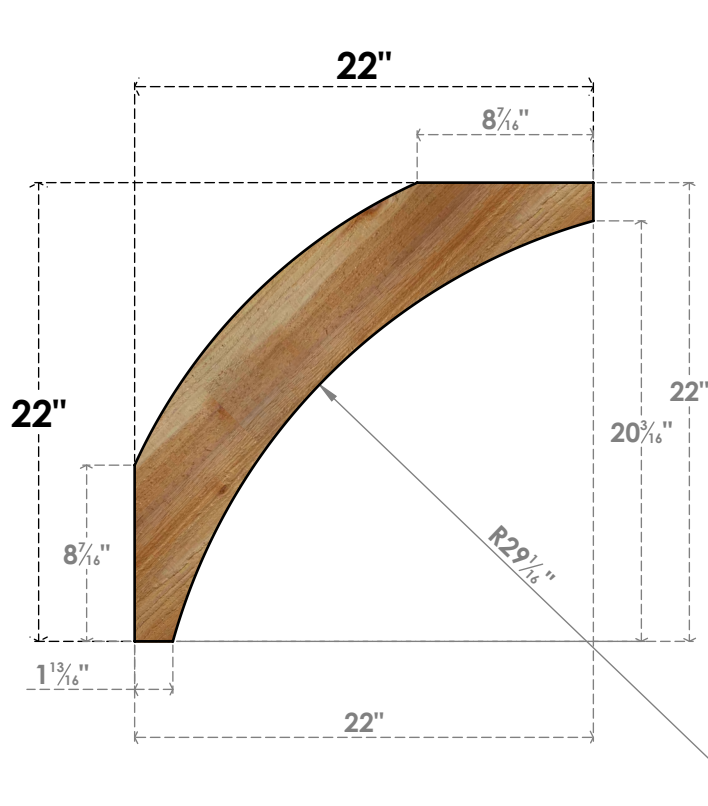

# BRC06X22X22THR00RWR

6"W X 22"D X 22"H THORTON ROUGH SAWN BRACE, WESTERN RED CEDAR

**SIDE**

**FRONT**

EKENA MILLWORK  
 2300 WEST MAIN ST.  
 CLARKSVILLE, TX 75426  
 TOLL FREE: 866-607-0453  
 WWW.EKENAMILLWORK.COM