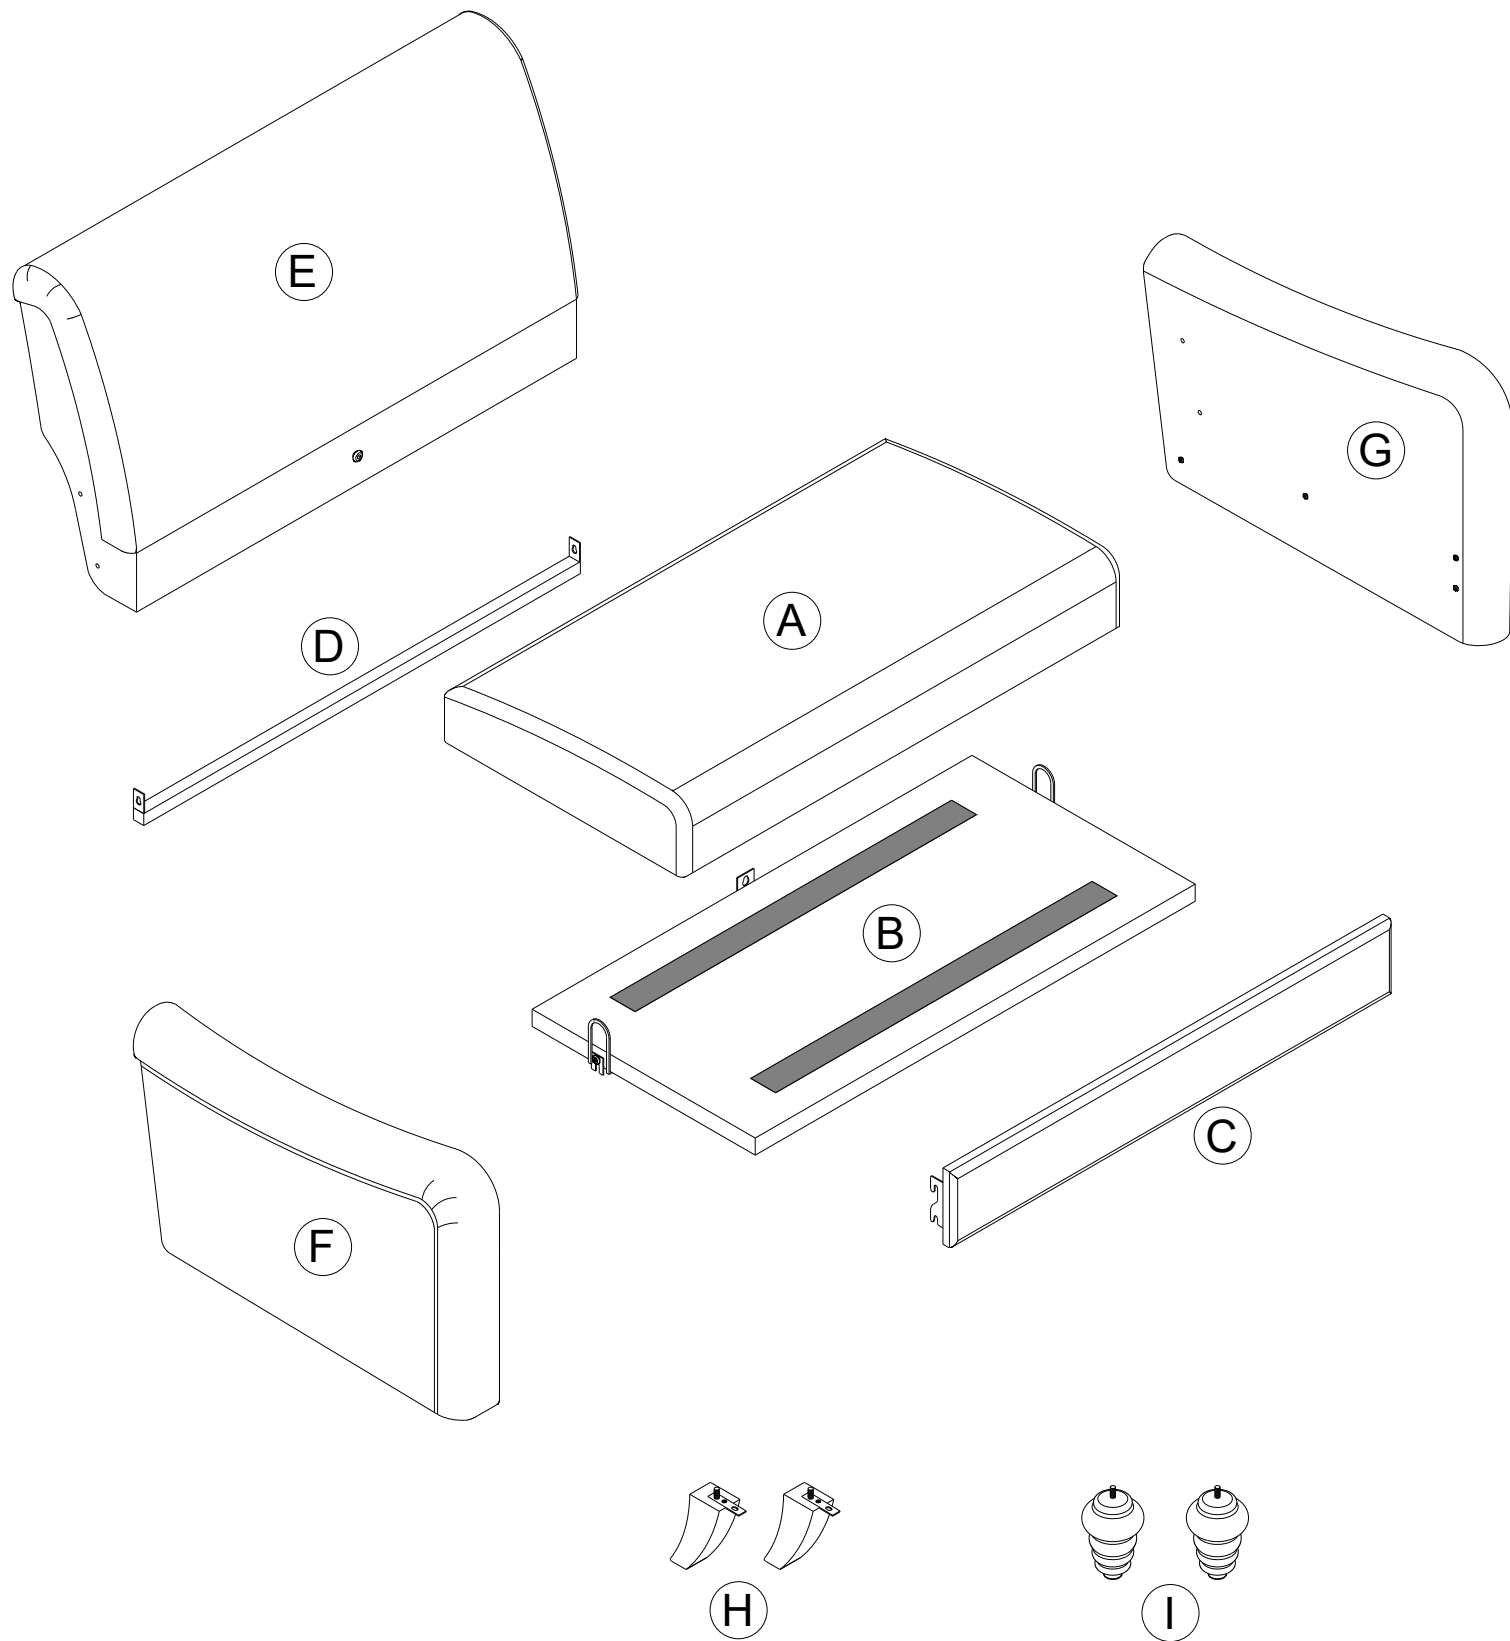

Exploded Diagram

PARTS LIST

| | | |
|--|--|---|
| A x 1  Seat Cushion | B x 1  Seat Frame | C x 1  Front Cross Panel |
| D x 1  Back Rail | E x 1  Backrest | F x 1  Left Arm |
| G x 1  Right Arm | H x 2  Back Leg | I x 2  Front Leg |

Be sure to check all packing material carefully for small parts, which may have come loose inside the carton during shipment.

HARDWARE LIST

| | | | | | | | |
|---|-----|---|-----|---|-----|---|-----|
| 1 | x 2 | 2 | x 4 | 3 | x 4 | 4 | x 4 |
|  | |  | |  | |  | |
| Bolt M6*20mm | | Bolt M8*70mm | | Flat Washer 22mm | | Spring Washer | |
| 5 | x 2 | 6 | x 4 | 7 | x 4 | 8 | x 1 |
|  | |  | |  | |  | |
| Flat Washer 20mm | | Nut | | Plastic Washer | | Allen Key | |
| 9 | x 1 | 10 | x 1 | | | | |
|  | |  | | | | | |
| Allen Key 4mm | | Allen Key 5mm | | | | | |

Be sure to check all packing material carefully for small parts, which may have come loose inside the carton during shipment.

STEP 1

| | | |
|----|---|-----|
| 10 |  | x 1 |
|----|---|-----|

STEP 2

| | | |
|---|---|-----|
| 2 |  | x 4 |
|---|---|-----|