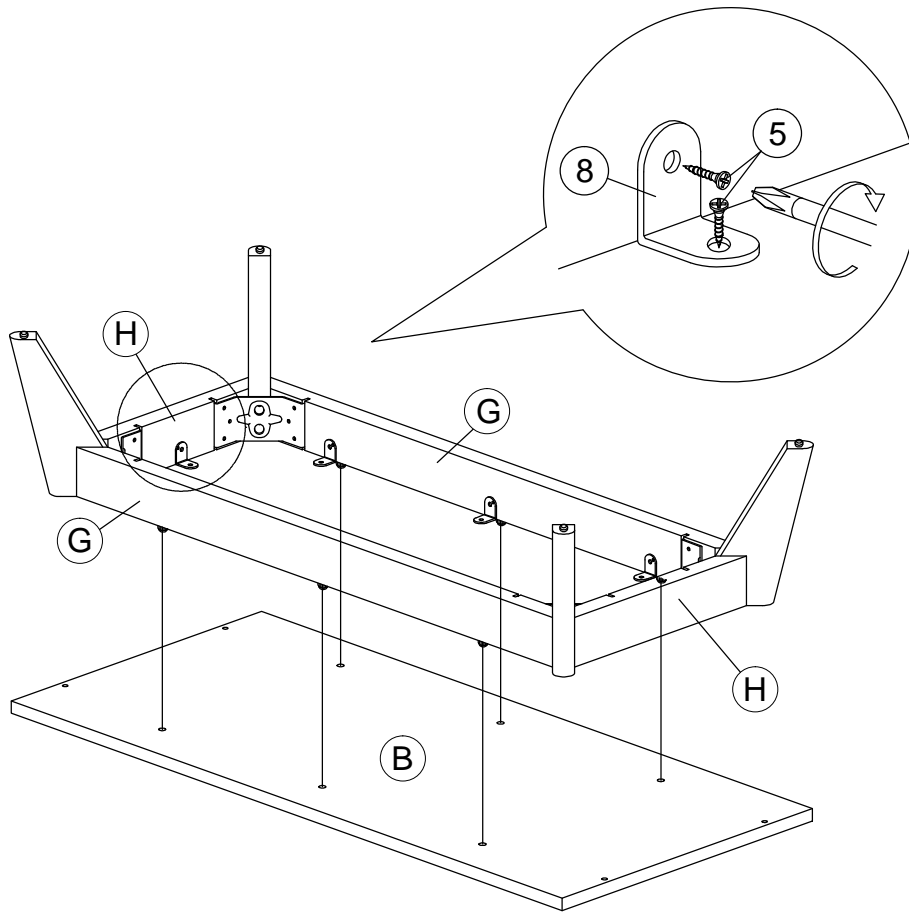

Assembly Instruction

PART LIST

Assembly Instruction

Hardware List

No.	SHAPE	DESCRIPTION	Qty.
1		8x25mm Wood Dowel	54Pcs
2		15MM Myfix Minifix	24Sets
3		M5x8mm Screw (Euro Screw)	20Pcs
4		M3x16mm Screw	8Pcs
5		M3.5x15mm Screw	80Pcs
6		M4x38mm Screw	34Pcs
7		Jcbc 'W' M6 x 40mm	8Pcs
8		L Bracket	18Pcs

STEP 4

STEP 5

Assembly Instruction

STEP 6

STEP 7

Assembly Instruction

STEP 8

STEP 9