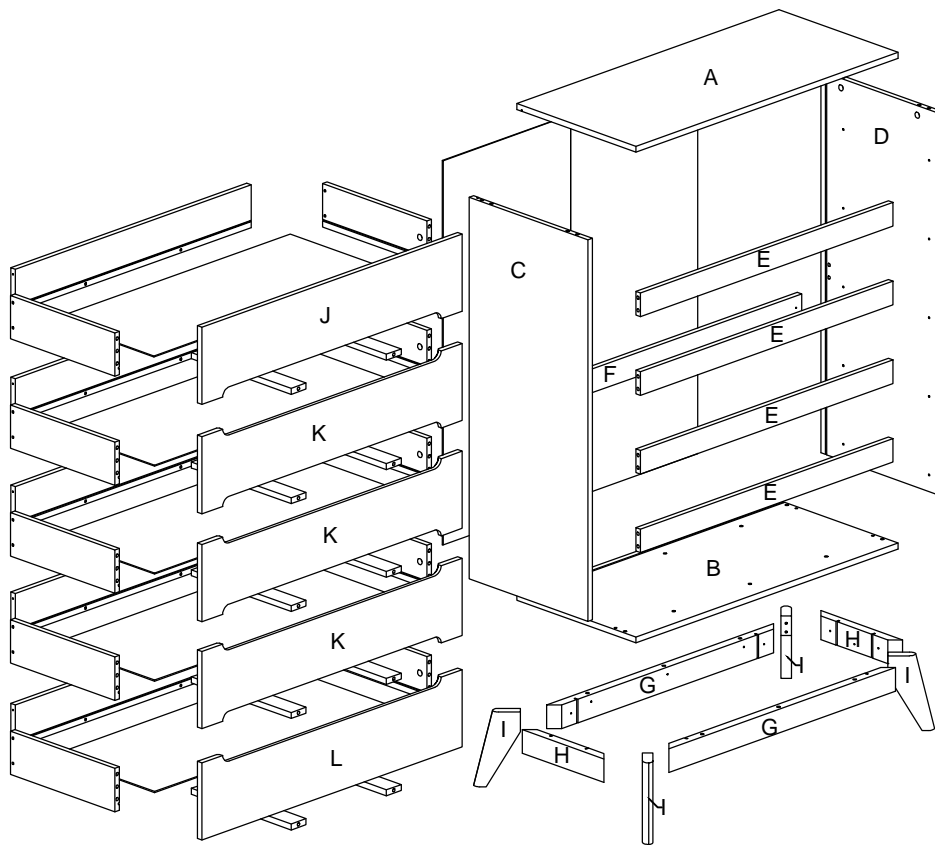

Assembly Instruction

PART LIST

Assembly Instruction

Hardware List

No.	SHAPE	DESCRIPTION	Qty.
1		8x25mm Wood Dowel	54Pcs
2		15MM Myfix Minifix	24Sets
3		M5x8mm Screw (Euro Screw)	20Pcs
4		M3x16mm Screw	8Pcs
5		M3.5x15mm Screw	80Pcs
6		M4x38mm Screw	34Pcs
7		Jcbc 'W' M6 x 40mm	8Pcs
8		L Bracket	18Pcs

9		Nail Leg	4Pcs
10		Z Bracket (Big)	4Pcs
11		Metal Drawer Slide 14" (350mm)	5Sets
12		Minifix Cap	10Pcs
13		Metal Corner Bracket	4Pcs
14		L Key	1Pc

Assembly Instruction

STEP 2

STEP 3

Assembly Instruction