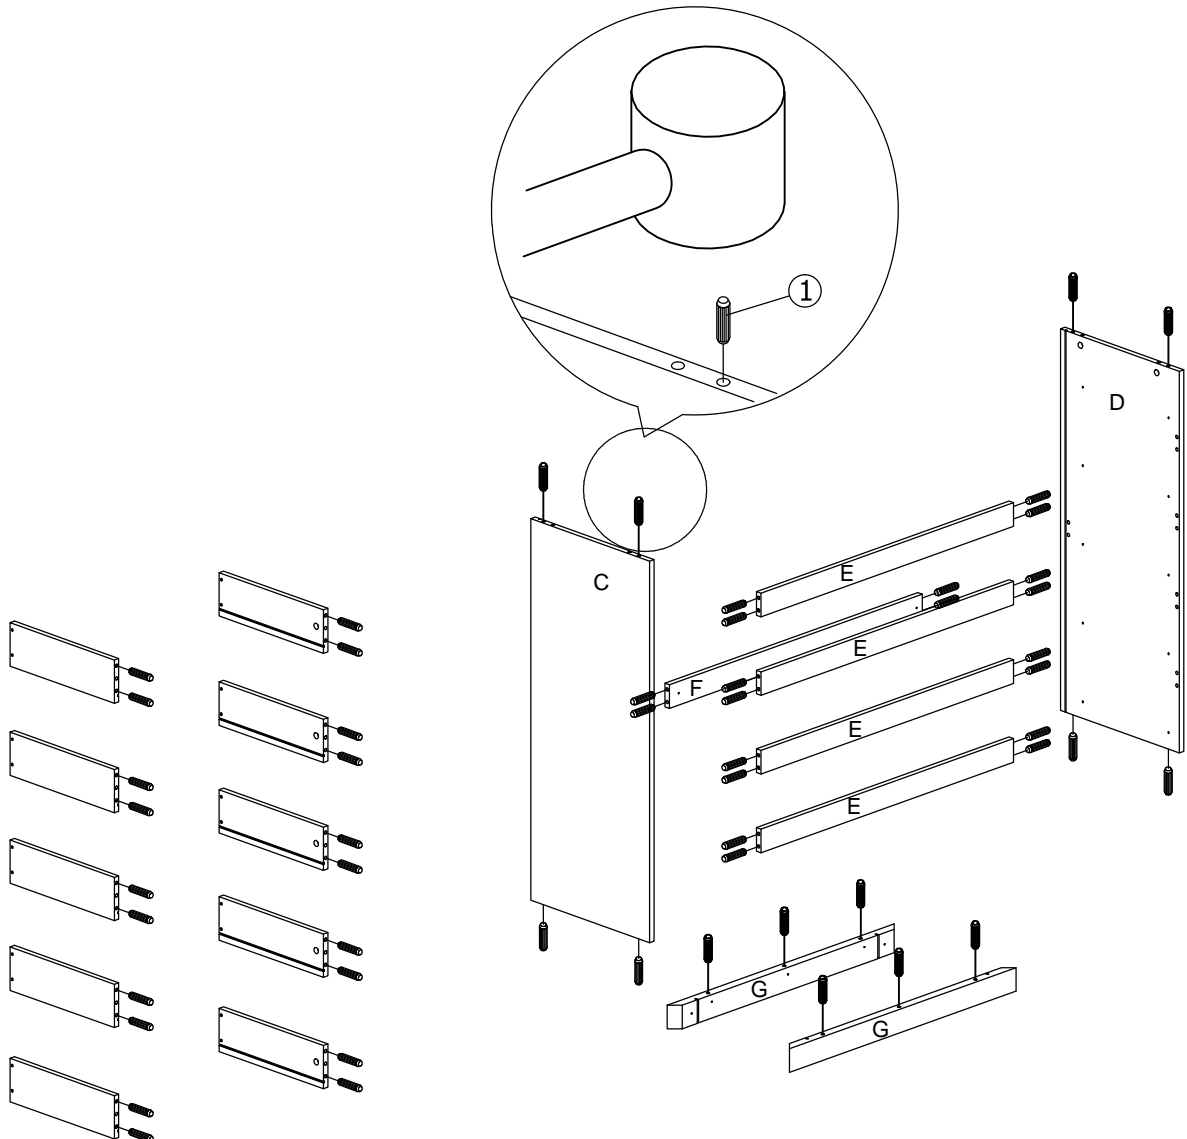

Assembly Instruction

PART LIST

Assembly Instruction

Hardware List

No.	SHAPE	DESCRIPTION	Qty.
1		8x25mm Wood Dowel	54Pcs
2		15MM Myfix Minifix	24Sets
3		M5x8mm Screw (Euro Screw)	20Pcs
4		M3x16mm Screw	8Pcs
5		M3.5x15mm Screw	80Pcs
6		M4x38mm Screw	34Pcs
7		Jcbc 'W' M6 x 40mm	8Pcs
8		L Bracket	18Pcs

9		Nail Leg	4Pcs
10		Z Bracket (Big)	4Pcs
11		Metal Drawer Slide 14" (350mm)	5Sets
12		Minifix Cap	10Pcs
13		Metal Corner Bracket	4Pcs
14		L Key	1Pc

Assembly Instruction

STEP 2

STEP 3

Assembly Instruction