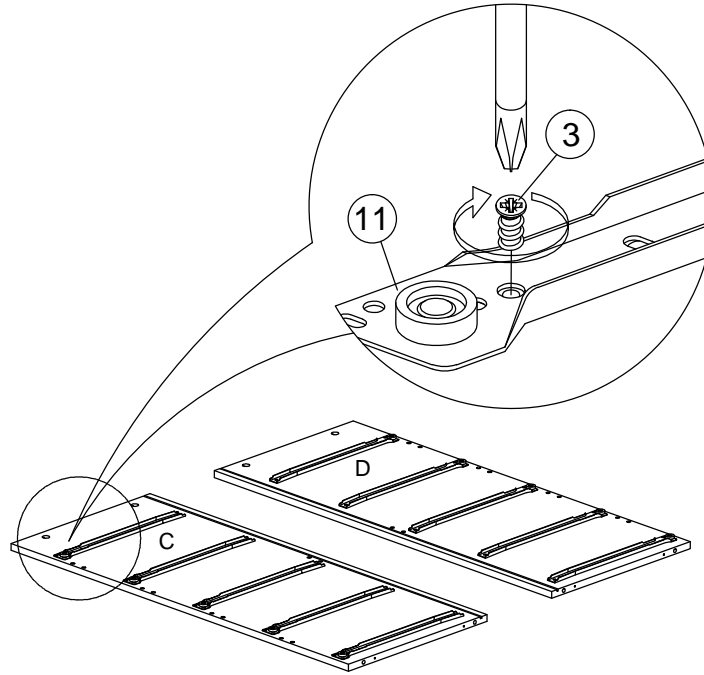

Assembly Instruction

PART LIST

Assembly Instruction

Hardware List

No.	SHAPE	DESCRIPTION	Qty.
1		8x25mm Wood Dowel	54Pcs
2		15MM Myfix Minifix	24Sets
3		M5x8mm Screw (Euro Screw)	20Pcs
4		M3x16mm Screw	8Pcs
5		M3.5x15mm Screw	80Pcs
6		M4x38mm Screw	34Pcs
7		Jcbc 'W' M6 x 40mm	8Pcs
8		L Bracket	18Pcs

9		Nail Leg	4Pcs
10		Z Bracket (Big)	4Pcs
11		Metal Drawer Slide 14" (350mm)	5Sets
12		Minifix Cap	10Pcs
13		Metal Corner Bracket	4Pcs
14		L Key	1Pc

Assembly Instruction

STEP 2

STEP 3

Assembly Instruction