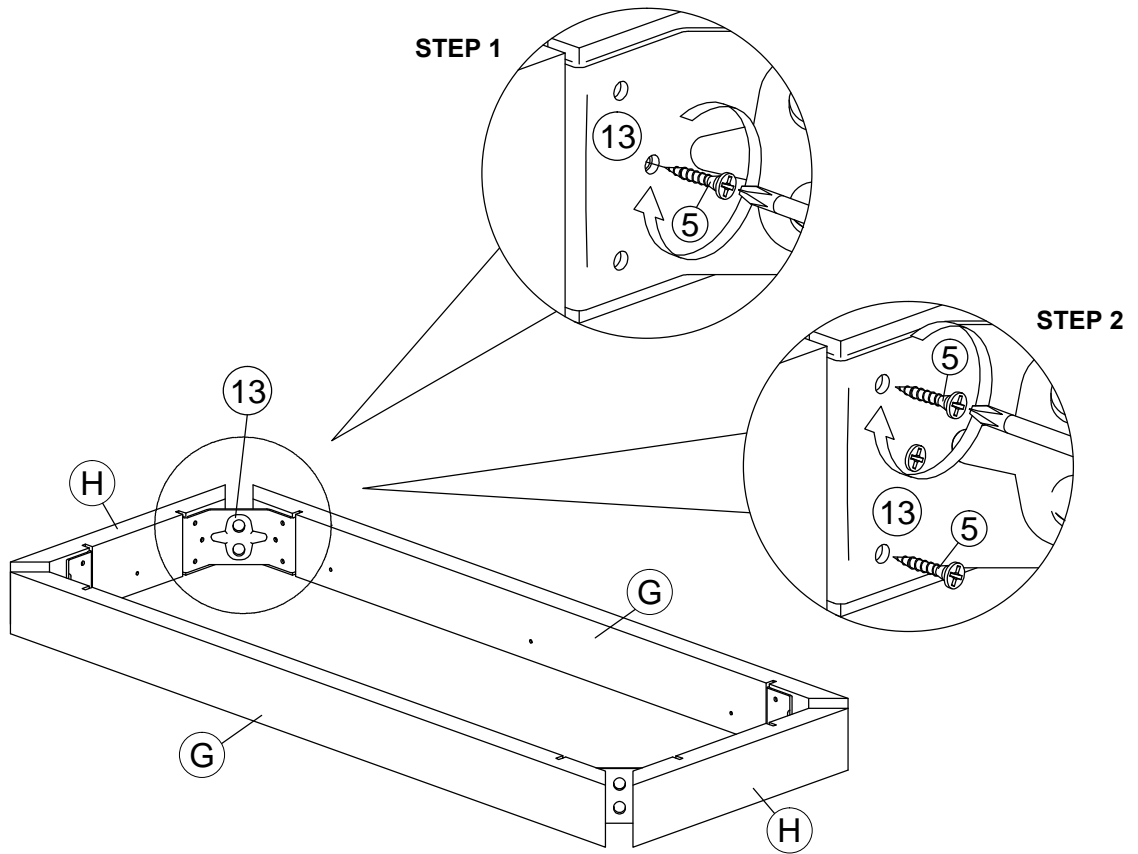

Assembly Instruction

STEP 4