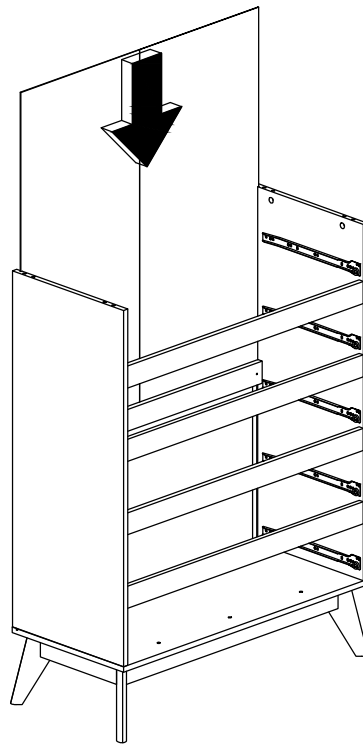

Assembly Instruction

PART LIST

Assembly Instruction

Hardware List

No.	SHAPE	DESCRIPTION	Qty.
1		8x25mm Wood Dowel	54Pcs
2		15MM Myfix Minifix	24Sets
3		M5x8mm Screw (Euro Screw)	20Pcs
4		M3x16mm Screw	8Pcs
5		M3.5x15mm Screw	80Pcs
6		M4x38mm Screw	34Pcs
7		Jcbc 'W' M6 x 40mm	8Pcs
8		L Bracket	18Pcs

9		Nail Leg	4Pcs
10		Z Bracket (Big)	4Pcs
11		Metal Drawer Slide 14" (350mm)	5Sets
12		Minifix Cap	10Pcs
13		Metal Corner Bracket	4Pcs
14		L Key	1Pc

Assembly Instruction

STEP 2

STEP 3

Assembly Instruction

STEP 4

STEP 5

Assembly Instruction

STEP 6

STEP 7

Assembly Instruction

STEP 8

STEP 9