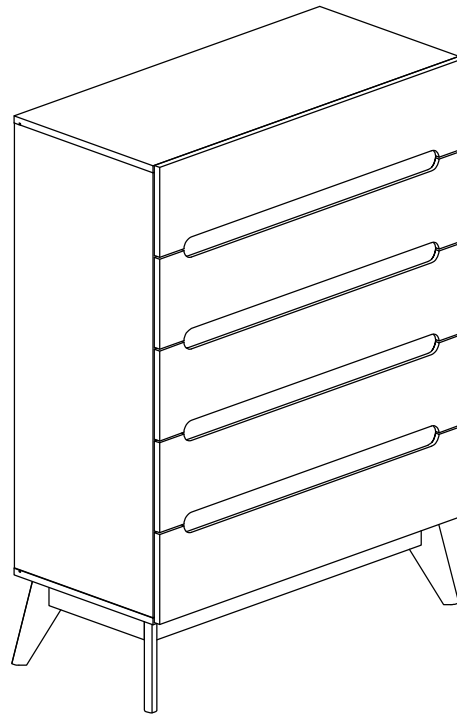

Assembly Instruction

PART LIST

Assembly Instruction

Hardware List

No.	SHAPE	DESCRIPTION	Qty.
1		8x25mm Wood Dowel	54Pcs
2		15MM Myfix Minifix	24Sets
3		M5x8mm Screw (Euro Screw)	20Pcs
4		M3x16mm Screw	8Pcs
5		M3.5x15mm Screw	80Pcs
6		M4x38mm Screw	34Pcs
7		Jcbc 'W' M6 x 40mm	8Pcs
8		L Bracket	18Pcs

9		Nail Leg	4Pcs
10		Z Bracket (Big)	4Pcs
11		Metal Drawer Slide 14" (350mm)	5Sets
12		Minifix Cap	10Pcs
13		Metal Corner Bracket	4Pcs
14		L Key	1Pc

Assembly Instruction

STEP 2

STEP 3

Assembly Instruction