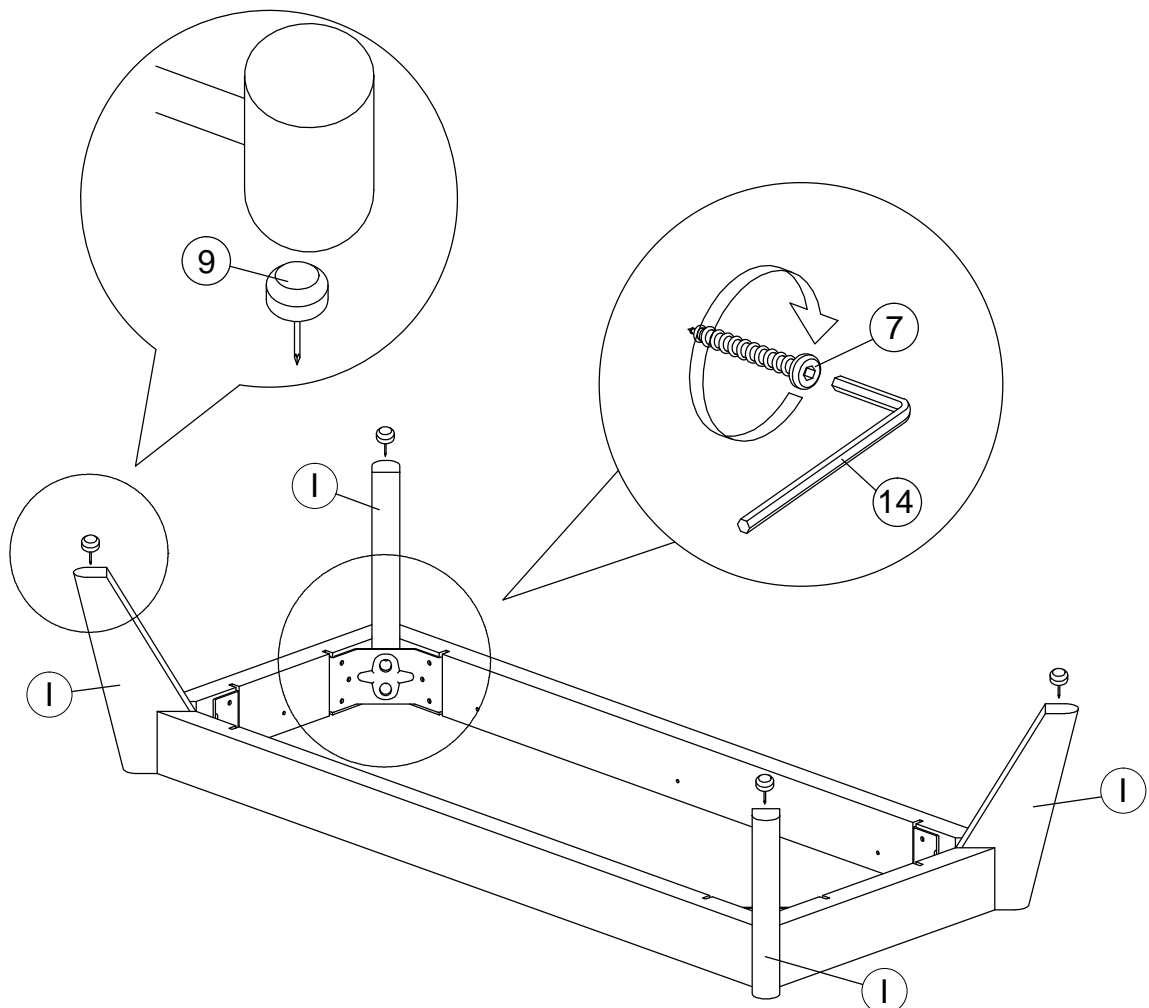

Assembly Instruction

PART LIST

Assembly Instruction

Hardware List

No.	SHAPE	DESCRIPTION	Qty.
1		8x25mm Wood Dowel	54Pcs
2		15MM Myfix Minifix	24Sets
3		M5x8mm Screw (Euro Screw)	20Pcs
4		M3x16mm Screw	8Pcs
5		M3.5x15mm Screw	80Pcs
6		M4x38mm Screw	34Pcs
7		Jcbc 'W' M6 x 40mm	8Pcs
8		L Bracket	18Pcs

9		Nail Leg	4Pcs
10		Z Bracket (Big)	4Pcs
11		Metal Drawer Slide 14" (350mm)	5Sets
12		Minifix Cap	10Pcs
13		Metal Corner Bracket	4Pcs
14		L Key	1Pc

Assembly Instruction

STEP 2

STEP 3

Assembly Instruction

STEP 4

STEP 5

Assembly Instruction

STEP 6

STEP 7

Assembly Instruction

STEP 8

STEP 9