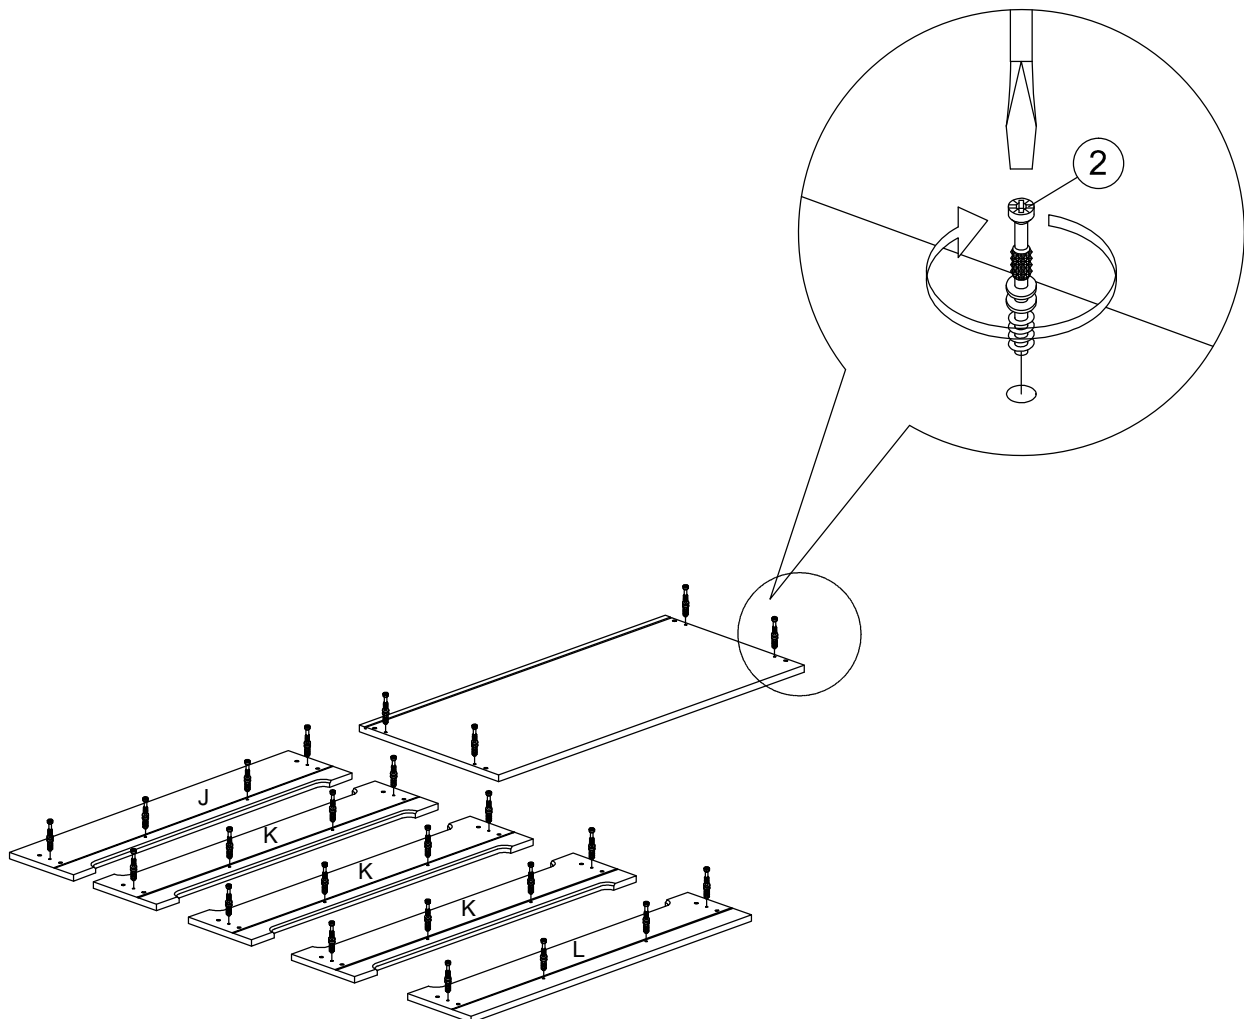

Assembly Instruction

PART LIST

Assembly Instruction

Hardware List

No.	SHAPE	DESCRIPTION	Qty.
1		8x25mm Wood Dowel	54Pcs
2		15MM Myfix Minifix	24Sets
3		M5x8mm Screw (Euro Screw)	20Pcs
4		M3x16mm Screw	8Pcs
5		M3.5x15mm Screw	80Pcs
6		M4x38mm Screw	34Pcs
7		Jcbc 'W' M6 x 40mm	8Pcs
8		L Bracket	18Pcs

9		Nail Leg	4Pcs
10		Z Bracket (Big)	4Pcs
11		Metal Drawer Slide 14" (350mm)	5Sets
12		Minifix Cap	10Pcs
13		Metal Corner Bracket	4Pcs
14		L Key	1Pc

Assembly Instruction

STEP 2

STEP 3

Assembly Instruction

STEP 4

STEP 5

Assembly Instruction

STEP 6

STEP 7

Assembly Instruction

STEP 8

STEP 9