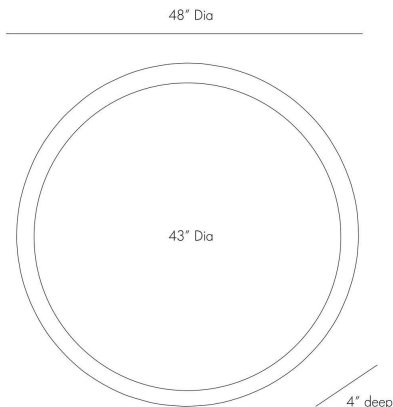

ARTERIOS

LESLEY SMALL MIRROR

4107

D: 4 IN, Dia: 48.00 IN

Dark Walnut

Neutral yet stoic, the Lesley Mirror's dark walnut frame and plain mirror bring peace of mind with seamless symmetry. Also available in large (4106). Features a security cleat attachment. finish will vary.

APPEARANCE

Material	Wood, Mirror
Material Type	Sandblasted
Finish	Dark Walnut, Plain
Finish Will Vary	Yes
Top Coat/Sealant	No

DIMENSIONS

Actual Mirror	Dia: 43.00 IN
---------------	---------------

SHIPPING

Shipping Requirements	TruckShip
Product Weight	60.5 lbs
Gross Weight 1	85.5 lbs
Shipping Box 1	H: 53 IN, L: 52 IN, W: 7 IN

ADDITIONAL INFO

Features	T-Screw Hardware Included
Hanger Position	Vertical Only
Hanger Type	Security Cleat