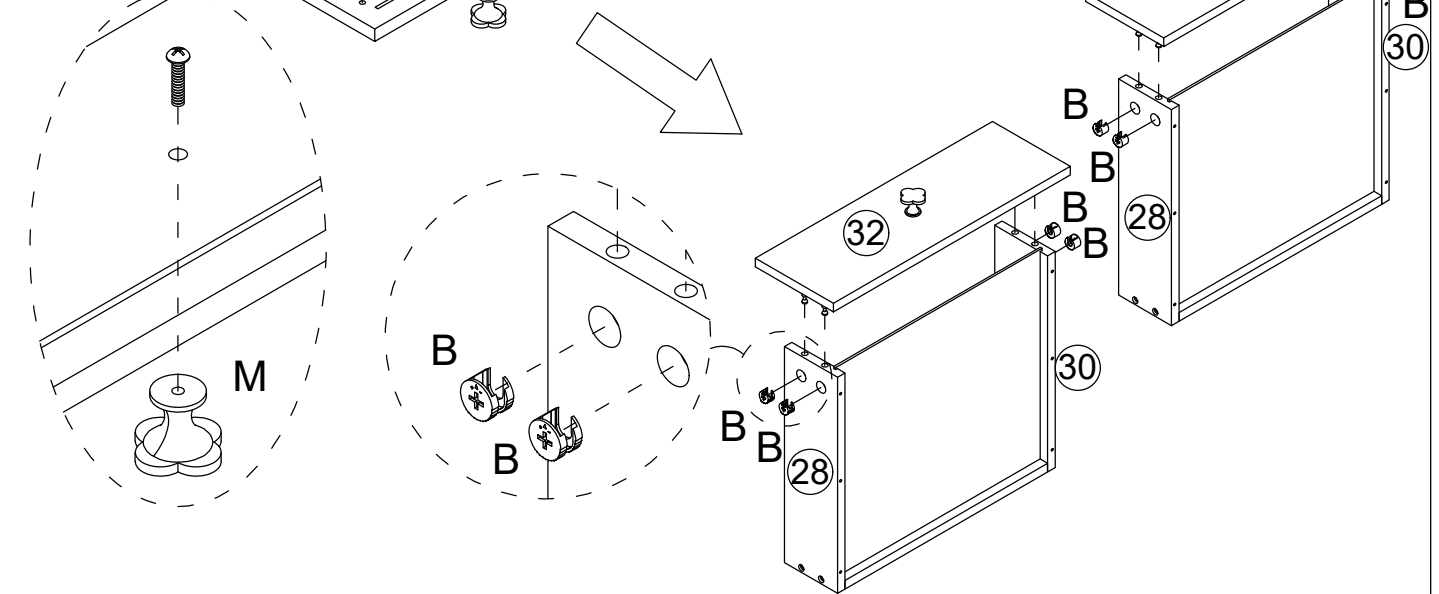

O	x2
	

24

S	x2
	
Ø3x12mm	

P	x8
	
Ø3.5x12mm	

R	x1
	

25

A	x12	B	x12	D	x12	M	x3
							
Ø6x35mm		Ø15x10mm		Ø4x35mm			

A	x8	B	x8	D	x8	M	x2
Ø6x35mm		Ø15x10mm		Ø4x35mm			

E	x30	DL	x5	DR	x5
					
Ø3x12mm		L300mm		L300mm	

E	x8	X	x4	V	x16
					
Ø3x12mm				Ø4x25mm	

E	x8
	
Ø3x12mm	

I	x1
	

N	x8
	

Please refer to the image on the left and paste it on the mirror. Adjust the length and distance of the light line by rotating the light cannon in both positive and negative directions.