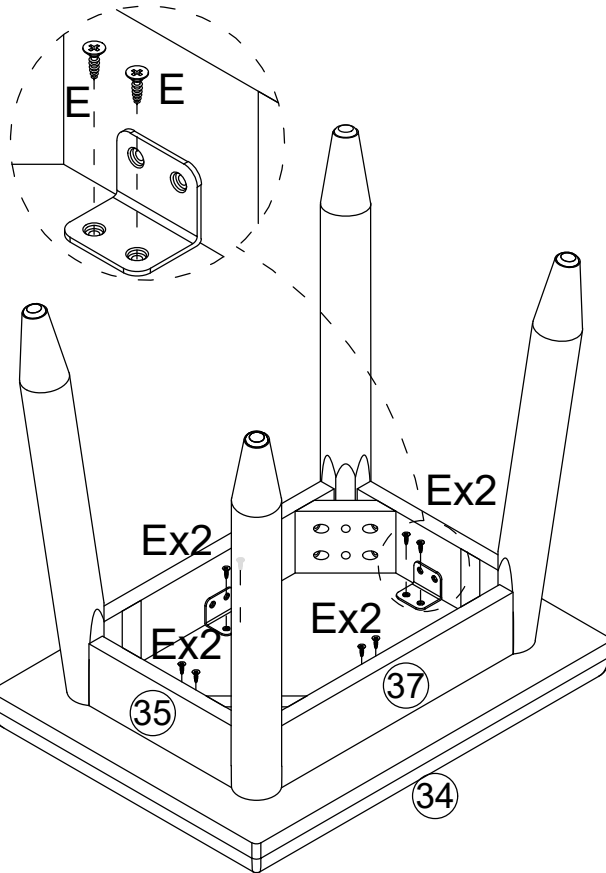

L	x4
	

B	x2
Ø15x10mm	

Q	x4
Ø20mm	

BB	x2
	
Ø4x16mm	

G	x2
	

J	x12
J-1	J-2
	

23

P	x4
	
Ø3.5x12mm	

O	x2
	

24

S	x2
	
Ø3x12mm	

P	x8
	
Ø3.5x12mm	

R	x1
	

25

A	x12	B	x12	D	x12	M	x3
							
Ø6x35mm		Ø15x10mm		Ø4x35mm			

A	x8	B	x8	D	x8	M	x2
Ø6x35mm		Ø15x10mm		Ø4x35mm			

E	x30	DL	x5	DR	x5
					
Ø3x12mm		L300mm		L300mm	

E	x8	X	x4	V	x16
					
Ø3x12mm				Ø4x25mm	

E	x8
	
Ø3x12mm	

I	x1
	

N	x8
	

Please refer to the image on the left and paste it on the mirror. Adjust the length and distance of the light line by rotating the light cannon in both positive and negative directions.

Steps to remove light bulb:

Steps for installing the light cannon:

Please note that the inlet and outlet of the line should be placed on the line card, and the line should be placed on the exit by rotating around the central axis