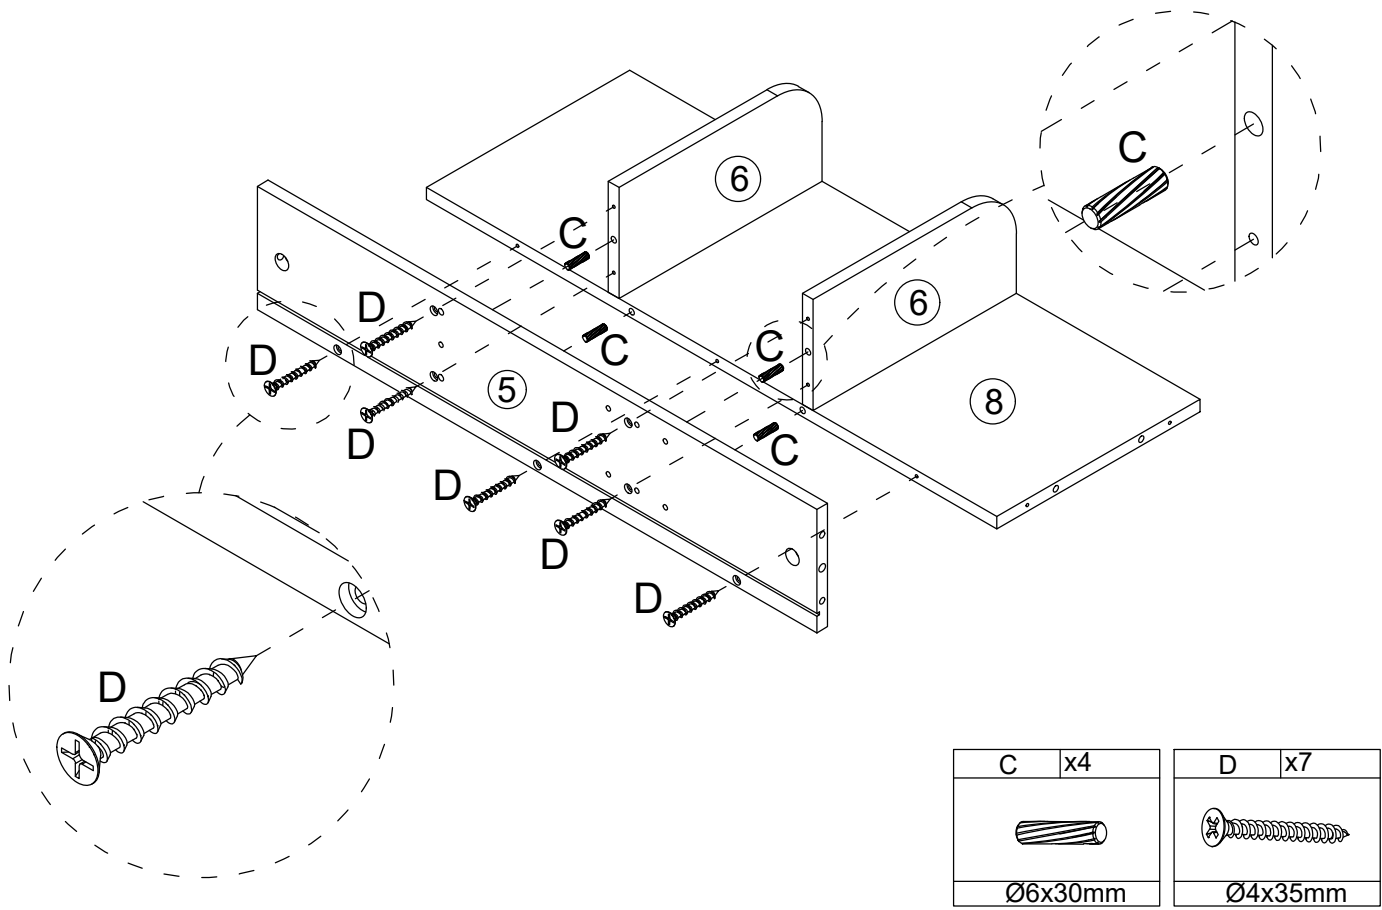

OR

K	x2
K-1	K-2

15

16

A	x4
Ø6x35mm	

B	x2	C	x4
Ø15x10mm		Ø6x30mm	

B	x2	C	x6	D	x2
Ø15x10mm		Ø6x30mm		Ø4x35mm	

C	x4
	
Ø6x30mm	

L	x4
	

B	x2
Ø15x10mm	

Q	x4
Ø20mm	

BB	x2
	
Ø4x16mm	

G	x2
	

J	x12
J-1	J-2
	

23

P	x4
	
Ø3.5x12mm	

O	x2
	

24

S	x2
	
Ø3x12mm	

P	x8
	
Ø3.5x12mm	

R	x1
	

25

A	x12	B	x12	D	x12	M	x3
							
Ø6x35mm		Ø15x10mm		Ø4x35mm			

A	x8	B	x8	D	x8	M	x2
Ø6x35mm		Ø15x10mm		Ø4x35mm			

E	x30	DL	x5	DR	x5
					
Ø3x12mm		L300mm		L300mm	

E	x8	X	x4	V	x16
					
Ø3x12mm				Ø4x25mm	

E	x8
	
Ø3x12mm	

I	x1
	

N	x8
	

Please refer to the image on the left and paste it on the mirror. Adjust the length and distance of the light line by rotating the light cannon in both positive and negative directions.