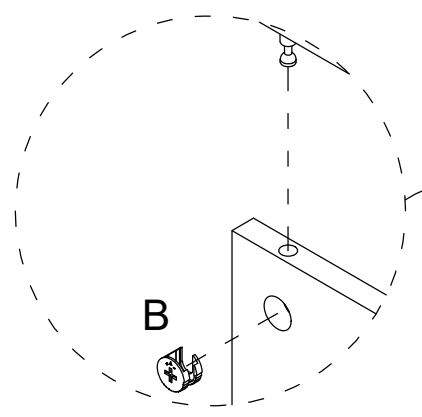

L	x4
	

B	x2
Ø15x10mm	

Q	x4
Ø20mm	

BB	x2
	
Ø4x16mm	

G	x2
	

J	x12
J-1	J-2
	

23

P	x4
	
Ø3.5x12mm	

O	x2
	

24

S	x2
	
Ø3x12mm	

P	x8
	
Ø3.5x12mm	

R	x1
	

25

A	x12	B	x12	D	x12	M	x3
							
Ø6x35mm		Ø15x10mm		Ø4x35mm			

A	x8	B	x8	D	x8	M	x2
Ø6x35mm		Ø15x10mm		Ø4x35mm			

E	x30	DL	x5	DR	x5
					
Ø3x12mm		L300mm		L300mm	

E	x8	X	x4	V	x16
					
Ø3x12mm				Ø4x25mm	

E	x8
	
Ø3x12mm	

I	x1
	

N	x8
	

Please refer to the image on the left and paste it on the mirror. Adjust the length and distance of the light line by rotating the light cannon in both positive and negative directions.

Steps to remove light bulb:

Steps for installing the light cannon:

Please note that the inlet and outlet of the line should be placed on the line card, and the line should be placed on the exit by rotating around the central axis