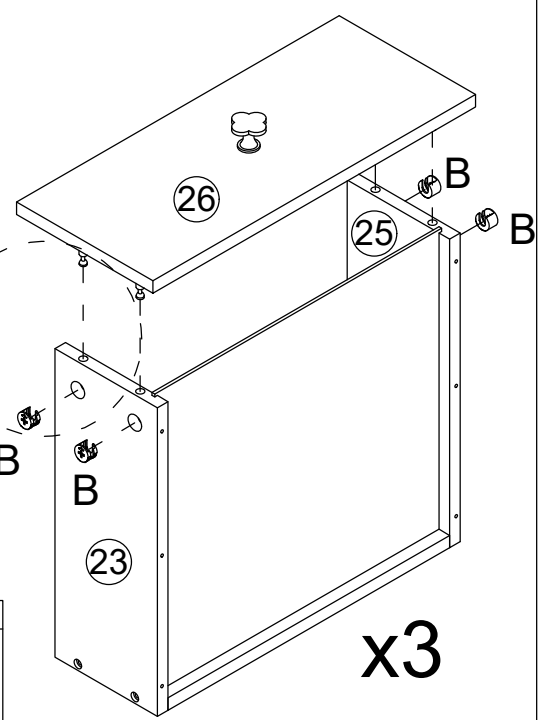

L	x4
	

B	x2
Ø15x10mm	

Q	x4
Ø20mm	

BB	x2
	
Ø4x16mm	

G	x2
	

J	x12
J-1	J-2
	

23

P	x4
	
Ø3.5x12mm	

O	x2
	

24

S	x2
	
Ø3x12mm	

P	x8
	
Ø3.5x12mm	

R	x1
	

25

A	x12	B	x12	D	x12	M	x3
							
Ø6x35mm		Ø15x10mm		Ø4x35mm			

A	x8	B	x8	D	x8	M	x2
Ø6x35mm		Ø15x10mm		Ø4x35mm			

E	x30	DL	x5	DR	x5
					
Ø3x12mm		L300mm		L300mm	

E	x8	X	x4	V	x16
					
Ø3x12mm				Ø4x25mm	

E	x8
	
Ø3x12mm	

I	x1
	

N	x8
	

Please refer to the image on the left and paste it on the mirror. Adjust the length and distance of the light line by rotating the light cannon in both positive and negative directions.

T	x1

D	x2
	
Ø4x35mm	

W	x2
	
Ø6x30mm	