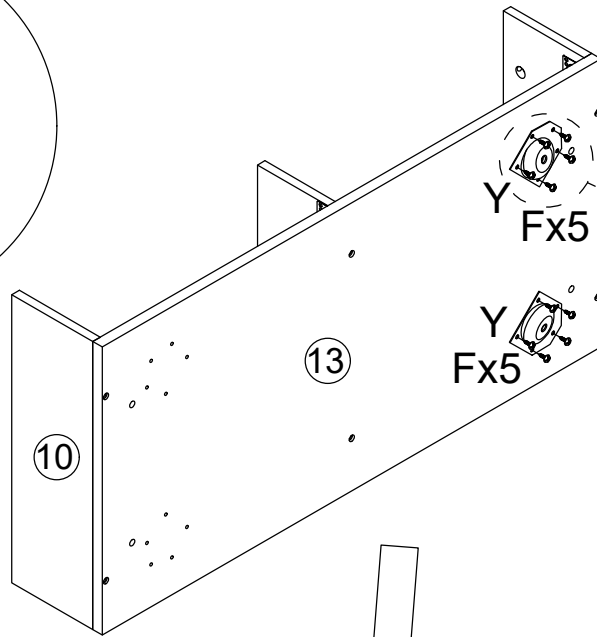

C	x4
Ø6x30mm	

6

A	x4
Ø6x35mm	

E	x2
Ø3x12mm	

AA	x2

9

10

11

F	x10
Ø4x14mm	

H	x2

Y	x2

11

F	x10
Ø4x14mm	

H	x2

Y	x2

12

E	x30	DL	x5	DR	x5
					
Ø3x12mm		L300mm		L300mm	

E	x8	X	x4	V	x16
					
Ø3x12mm				Ø4x25mm	

E	x8
	
Ø3x12mm	

I	x1
	

N	x8
	

Please refer to the image on the left and paste it on the mirror. Adjust the length and distance of the light line by rotating the light cannon in both positive and negative directions.