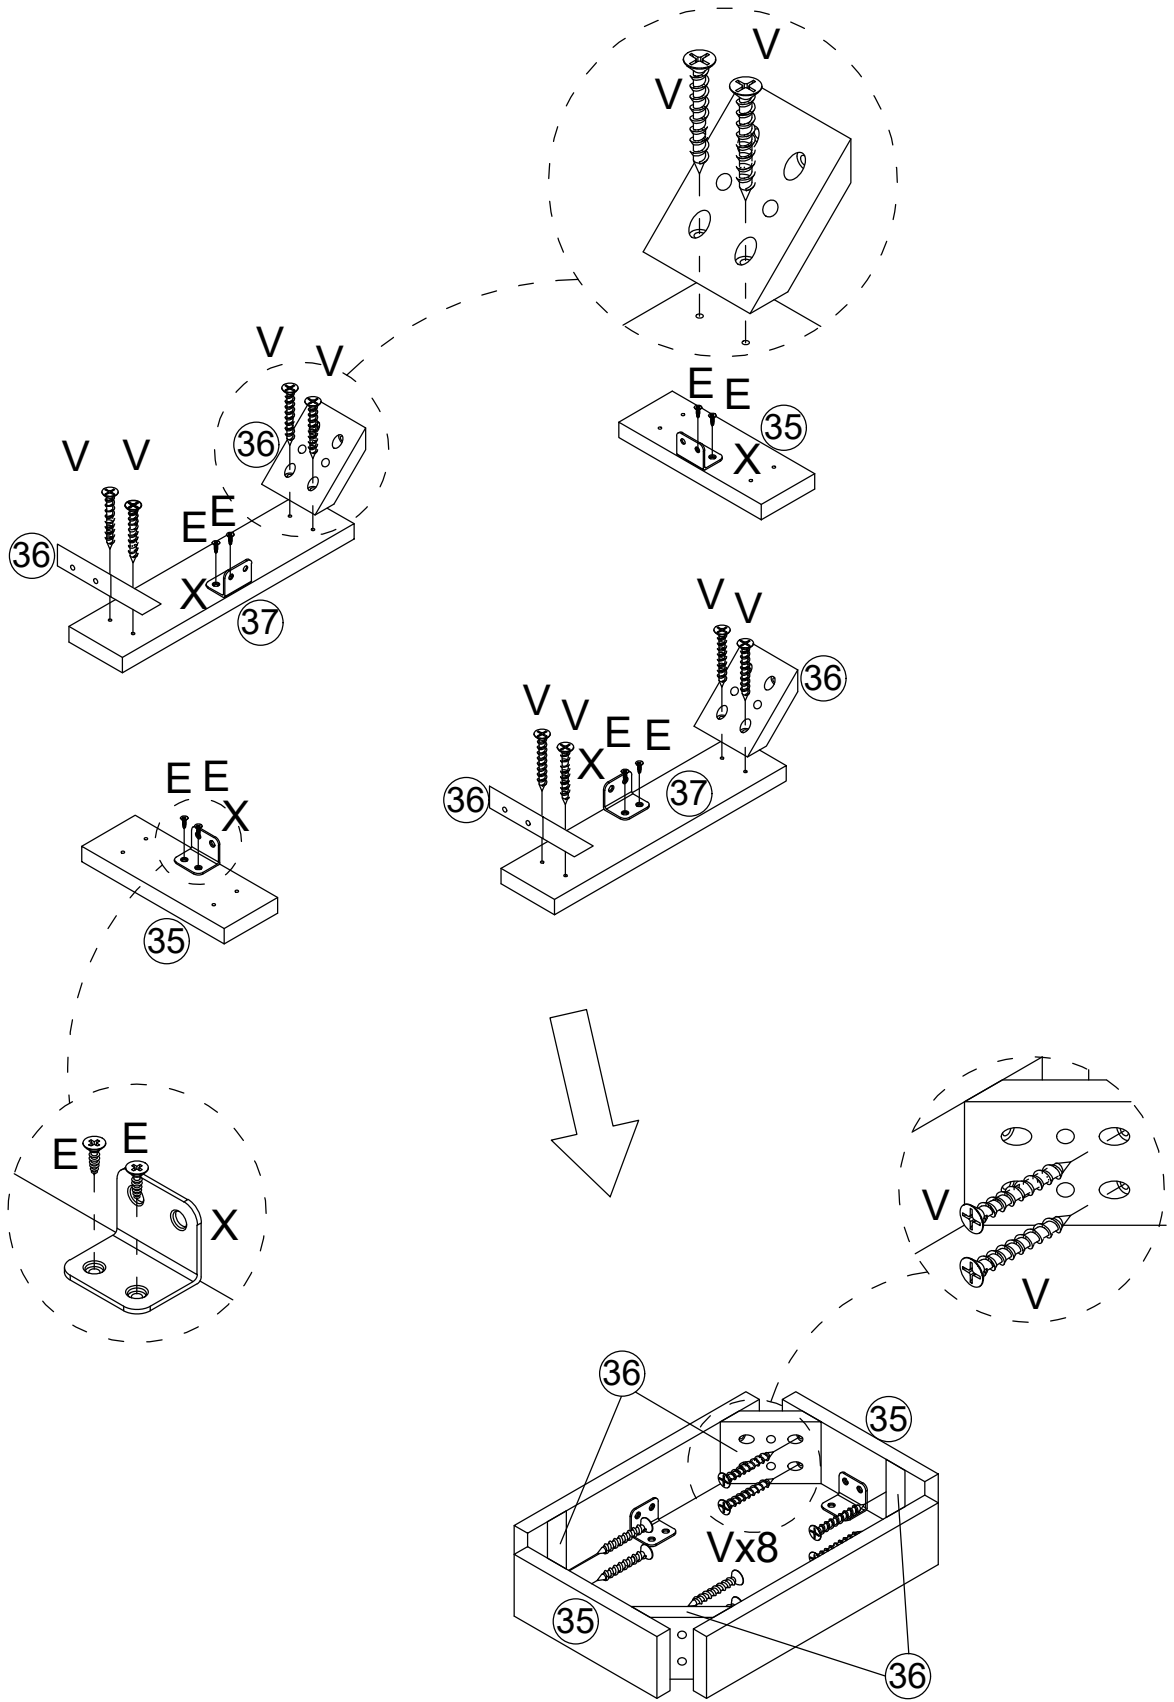

L	x4
	

B	x2
Ø15x10mm	

Q	x4
Ø20mm	

BB	x2
	
Ø4x16mm	

G	x2
	

J	x12
J-1	J-2
	

23

P	x4
	
Ø3.5x12mm	

O	x2
	

24

S	x2
	
Ø3x12mm	

P	x8
	
Ø3.5x12mm	

R	x1
	

25

A	x12	B	x12	D	x12	M	x3
							
Ø6x35mm		Ø15x10mm		Ø4x35mm			

A	x8	B	x8	D	x8	M	x2
Ø6x35mm		Ø15x10mm		Ø4x35mm			

E	x30	DL	x5	DR	x5
					
Ø3x12mm		L300mm		L300mm	

E	x8	X	x4	V	x16
					
Ø3x12mm				Ø4x25mm	

E	x8
	
Ø3x12mm	

I	x1
	

N	x8
	

Please refer to the image on the left and paste it on the mirror. Adjust the length and distance of the light line by rotating the light cannon in both positive and negative directions.

Steps to remove light bulb:

Steps for installing the light cannon:

Please note that the inlet and outlet of the line should be placed on the line card, and the line should be placed on the exit by rotating around the central axis