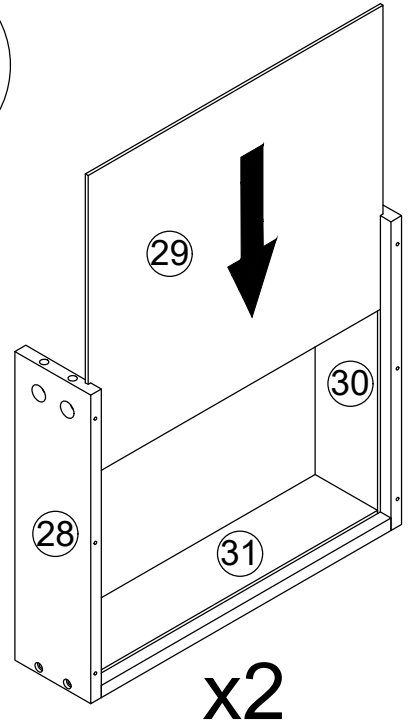

L	x4
	

B	x2
Ø15x10mm	

Q	x4
Ø20mm	

BB	x2
	
Ø4x16mm	

G	x2
	

J	x12
J-1	J-2
	

23

P	x4
	
Ø3.5x12mm	

O	x2
	

24

S	x2
	
Ø3x12mm	

P	x8
	
Ø3.5x12mm	

R	x1
	

25

A	x12	B	x12	D	x12	M	x3
							
Ø6x35mm		Ø15x10mm		Ø4x35mm			

A	x8	B	x8	D	x8	M	x2
Ø6x35mm		Ø15x10mm		Ø4x35mm			

E	x30	DL	x5	DR	x5
					
Ø3x12mm		L300mm		L300mm	

E	x8	X	x4	V	x16
					
Ø3x12mm				Ø4x25mm	

E	x8
	
Ø3x12mm	

I	x1
	

N	x8
	

Please refer to the image on the left and paste it on the mirror. Adjust the length and distance of the light line by rotating the light cannon in both positive and negative directions.

T	x1

D	x2
	
Ø4x35mm	

W	x2
	
Ø6x30mm	