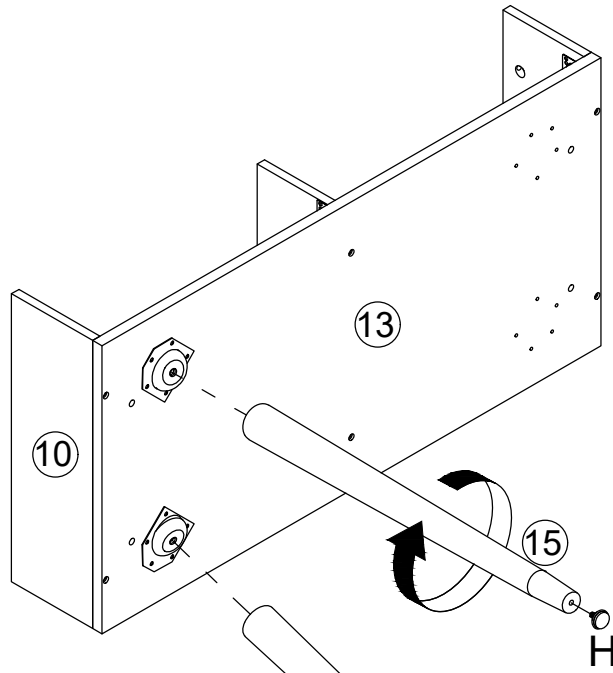

C	x4
Ø6x30mm	

6

A	x4
Ø6x35mm	

E	x2
Ø3x12mm	

AA	x2

9

10

11

E	x30	DL	x5	DR	x5
					
Ø3x12mm		L300mm		L300mm	

E	x8	X	x4	V	x16
					
Ø3x12mm				Ø4x25mm	

E	x8
	
Ø3x12mm	

I	x1
	

N	x8
	

Please refer to the image on the left and paste it on the mirror. Adjust the length and distance of the light line by rotating the light cannon in both positive and negative directions.