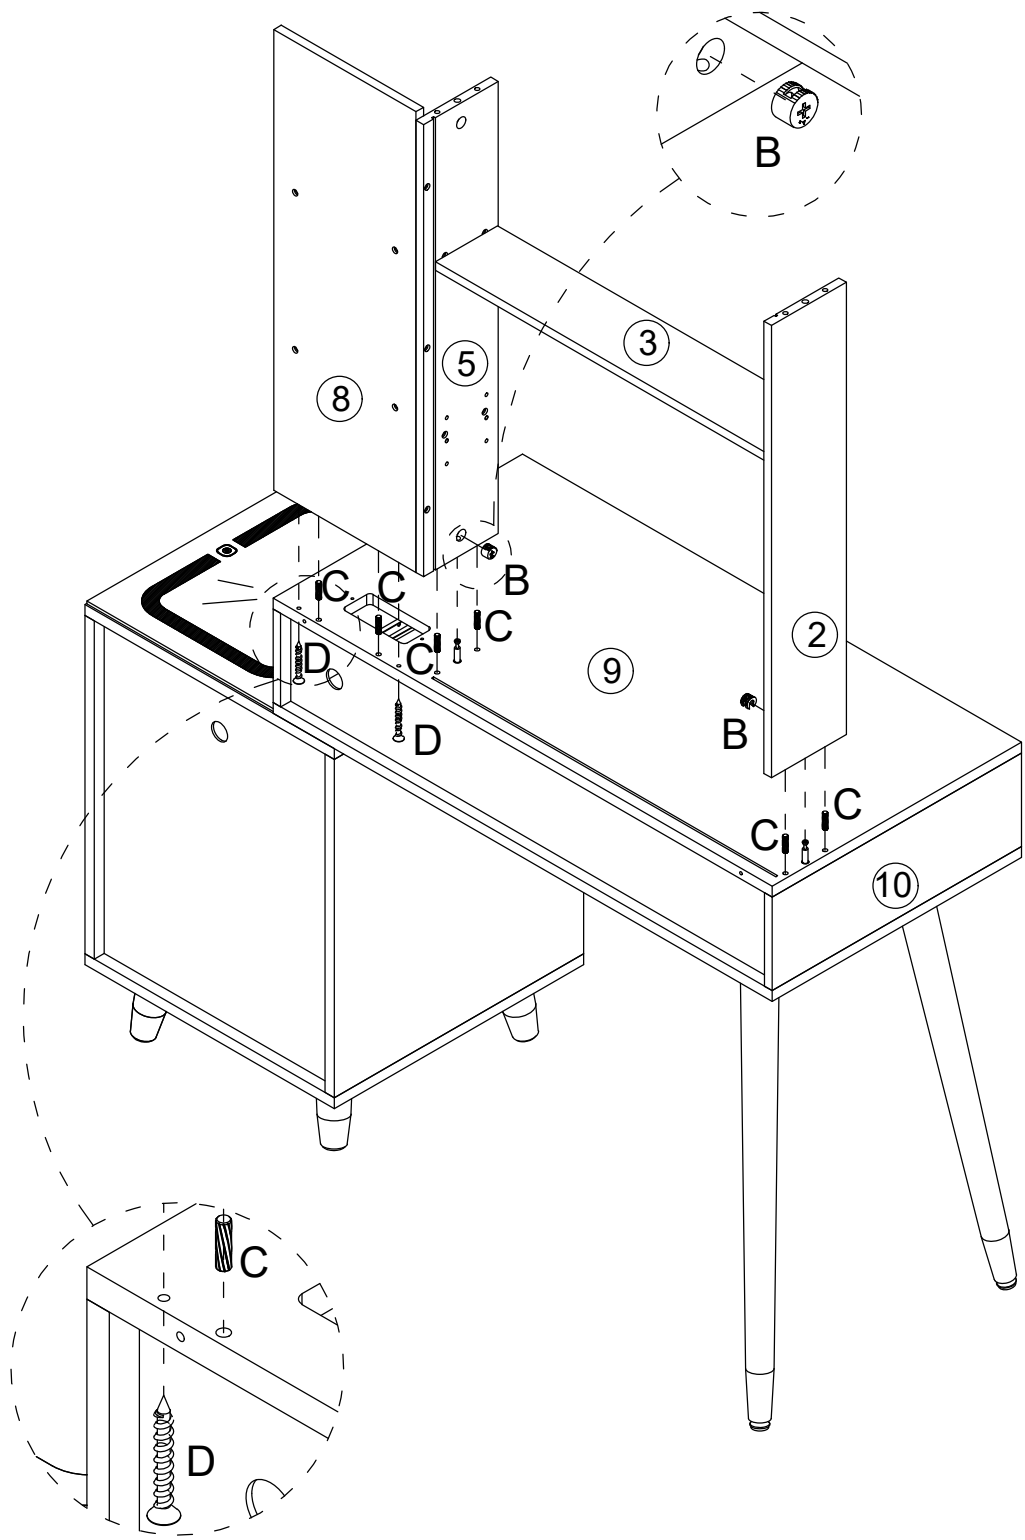

F	x10
Ø4x14mm	

H	x2

Y	x2

11

F	x10
Ø4x14mm	

H	x2

Y	x2

12

OR

K	x2
K-1	K-2

15

16

A	x4
Ø6x35mm	

B	x2	C	x4
Ø15x10mm		Ø6x30mm	

B	x2	C	x6	D	x2
Ø15x10mm		Ø6x30mm		Ø4x35mm	

C	x4
	
Ø6x30mm	

L	x4
	

B	x2
Ø15x10mm	

Q	x4
Ø20mm	

BB	x2
	
Ø4x16mm	

G	x2
	

J	x12
J-1	J-2
	

23

P	x4
	
Ø3.5x12mm	

E	x30	DL	x5	DR	x5
					
Ø3x12mm		L300mm		L300mm	

E	x8	X	x4	V	x16
					
Ø3x12mm				Ø4x25mm	

E	x8
	
Ø3x12mm	

I	x1
	

N	x8
	

Please refer to the image on the left and paste it on the mirror. Adjust the length and distance of the light line by rotating the light cannon in both positive and negative directions.