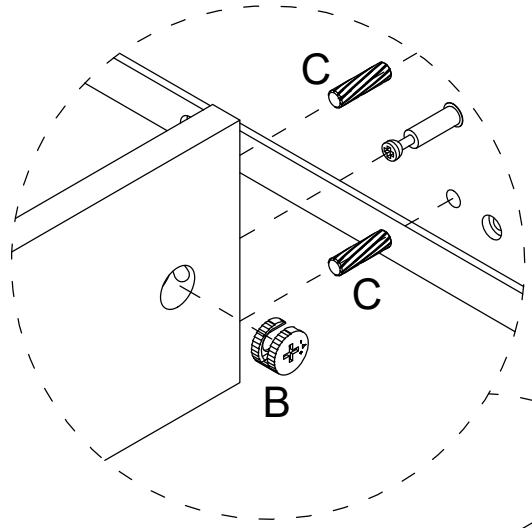

OR

K	x2
K-1	K-2

15

16

A	x4
Ø6x35mm	

B	x2	C	x4
Ø15x10mm		Ø6x30mm	

B	x2	C	x6	D	x2
Ø15x10mm		Ø6x30mm		Ø4x35mm	

C	x4
	
Ø6x30mm	

L	x4
	

B	x2
Ø15x10mm	

Q	x4
Ø20mm	

BB	x2
	
Ø4x16mm	

G	x2
	

J	x12
J-1	J-2
	

23

P	x4
	
Ø3.5x12mm	

E	x30	DL	x5	DR	x5
					
Ø3x12mm		L300mm		L300mm	

E	x8	X	x4	V	x16
					
Ø3x12mm				Ø4x25mm	

E	x8
	
Ø3x12mm	

I	x1
	

N	x8
	

Please refer to the image on the left and paste it on the mirror. Adjust the length and distance of the light line by rotating the light cannon in both positive and negative directions.