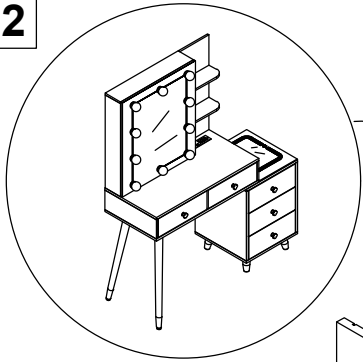

F	x10
Ø4x14mm	

H	x2

Y	x2

11

F	x10
Ø4x14mm	

H	x2

Y	x2

12

OR

K	x2
K-1	K-2

15

16

A	x4
Ø6x35mm	

B	x2	C	x4
Ø15x10mm		Ø6x30mm	

B	x2	C	x6	D	x2
Ø15x10mm		Ø6x30mm		Ø4x35mm	

C	x4
	
Ø6x30mm	

E	x30	DL	x5	DR	x5
					
Ø3x12mm		L300mm		L300mm	

E	x8	X	x4	V	x16
					
Ø3x12mm				Ø4x25mm	

E	x8
	
Ø3x12mm	

I	x1
	

N	x8
	

Please refer to the image on the left and paste it on the mirror. Adjust the length and distance of the light line by rotating the light cannon in both positive and negative directions.