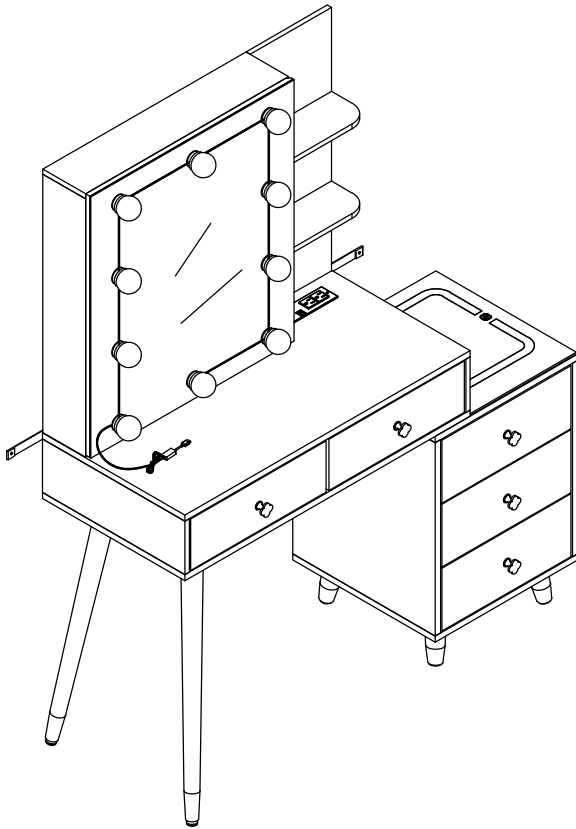

O	x2
	

24

S	x2
	
Ø3x12mm	

P	x8
	
Ø3.5x12mm	

R	x1
	

25

A	x12	B	x12	D	x12	M	x3
							
Ø6x35mm		Ø15x10mm		Ø4x35mm			

A	x8	B	x8	D	x8	M	x2
Ø6x35mm		Ø15x10mm		Ø4x35mm			

E	x30	DL	x5	DR	x5
					
Ø3x12mm		L300mm		L300mm	

E	x8	X	x4	V	x16
					
Ø3x12mm				Ø4x25mm	

E	x8
	
Ø3x12mm	

I	x1
	

N	x8
	

Please refer to the image on the left and paste it on the mirror. Adjust the length and distance of the light line by rotating the light cannon in both positive and negative directions.

Steps to remove light bulb:

Steps for installing the light cannon:

Please note that the inlet and outlet of the line should be placed on the line card, and the line should be placed on the exit by rotating around the central axis

T	x1

D	x2
	
Ø4x35mm	

W	x2
	
Ø6x30mm	