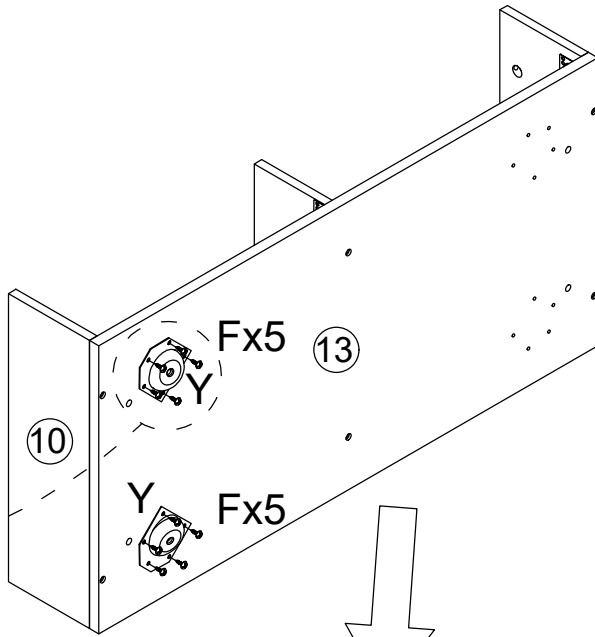

C	x4
Ø6x30mm	

6

A	x4
Ø6x35mm	

E	x2
Ø3x12mm	

AA	x2

9

10

11

F	x10
Ø4x14mm	

H	x2

Y	x2

11

F	x10
Ø4x14mm	

H	x2

Y	x2

12

E	x30	DL	x5	DR	x5
					
Ø3x12mm		L300mm		L300mm	

E	x8	X	x4	V	x16
					
Ø3x12mm				Ø4x25mm	

E	x8
	
Ø3x12mm	

I	x1
	

N	x8
	

Please refer to the image on the left and paste it on the mirror. Adjust the length and distance of the light line by rotating the light cannon in both positive and negative directions.