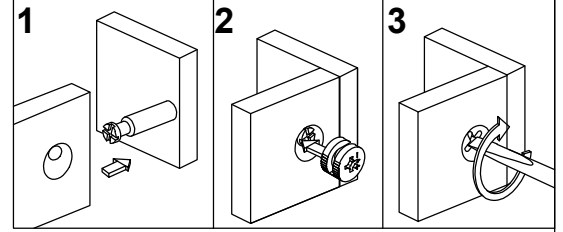

L	x4
	

B	x2
Ø15x10mm	

Q	x4
Ø20mm	

BB	x2
	
Ø4x16mm	

G	x2
	

J	x12
J-1	J-2
	

23

P	x4
	
Ø3.5x12mm	

O	x2
	

24

S	x2
	
Ø3x12mm	

P	x8
	
Ø3.5x12mm	

R	x1
	

25

A	x12	B	x12	D	x12	M	x3
							
Ø6x35mm		Ø15x10mm		Ø4x35mm			

A	x8	B	x8	D	x8	M	x2
Ø6x35mm		Ø15x10mm		Ø4x35mm			

E	x30	DL	x5	DR	x5
					
Ø3x12mm		L300mm		L300mm	

E	x8	X	x4	V	x16
					
Ø3x12mm				Ø4x25mm	

E	x8
	
Ø3x12mm	

I	x1
	

N	x8
	

Please refer to the image on the left and paste it on the mirror. Adjust the length and distance of the light line by rotating the light cannon in both positive and negative directions.