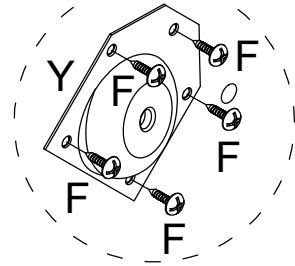

Hardware

A	x36(+3)	B	x36(+3)	C	x42(+3)	D	x45(+3)	E	x78(+3)	F	x30(+2)
											
Ø6x35mm		Ø15x10mm		Ø6x30mm		Ø4x35mm		Ø3x12mm		Ø4x14mm	
G	x2	H	x2	I	x1	J	x12	K	x2	L	x4
						 		 			
M	x5	N	x8	O	x2	P	x12	Q	x4	R	x1
											
Ø3x12mm						Ø3.5x12mm		Ø20mm			
S	x2	T	x1	U		x1	V	x16	W	x2	
				 							
Ø3x12mm				U-1 U-2		Ø4x25mm		Ø6x30mm			
X	x4	Y	x2	Z	x4	AA	x2	BB	x2	CL	x5
											
								Ø4x16mm		L300mm	
CR	x5	DL	x5	DR	x5						
											
L300mm		L300mm		L300mm							

C	x4
Ø6x30mm	

6

A	x4
Ø6x35mm	

E	x2
Ø3x12mm	

AA	x2

9

10

11

F	x10
Ø4x14mm	

H	x2

Y	x2

11

F	x10
Ø4x14mm	

H	x2

Y	x2

12

E	x30	DL	x5	DR	x5
					
Ø3x12mm		L300mm		L300mm	

E	x8	X	x4	V	x16
					
Ø3x12mm				Ø4x25mm	

E	x8
	
Ø3x12mm	

I	x1
	

N	x8
	

Please refer to the image on the left and paste it on the mirror. Adjust the length and distance of the light line by rotating the light cannon in both positive and negative directions.