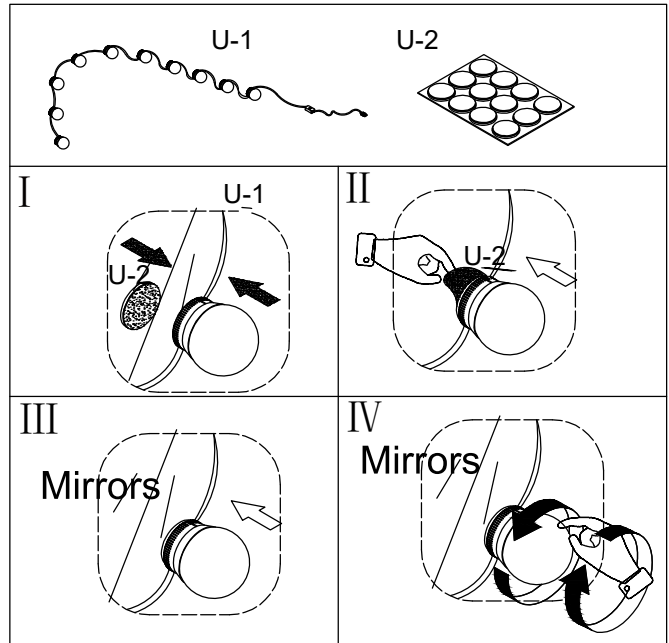

O	x2
	

24

S	x2
	
Ø3x12mm	

P	x8
	
Ø3.5x12mm	

R	x1
	

25

A	x12	B	x12	D	x12	M	x3
							
Ø6x35mm		Ø15x10mm		Ø4x35mm			

A	x8	B	x8	D	x8	M	x2
Ø6x35mm		Ø15x10mm		Ø4x35mm			

E	x30	DL	x5	DR	x5
					
Ø3x12mm		L300mm		L300mm	

E	x8	X	x4	V	x16
					
Ø3x12mm				Ø4x25mm	

E	x8
	
Ø3x12mm	

I	x1
	

N	x8
	

Please refer to the image on the left and paste it on the mirror. Adjust the length and distance of the light line by rotating the light cannon in both positive and negative directions.

Steps to remove light bulb:

Steps for installing the light cannon:

Please note that the inlet and outlet of the line should be placed on the line card, and the line should be placed on the exit by rotating around the central axis

T	x1

D	x2
	
Ø4x35mm	

W	x2
	
Ø6x30mm	