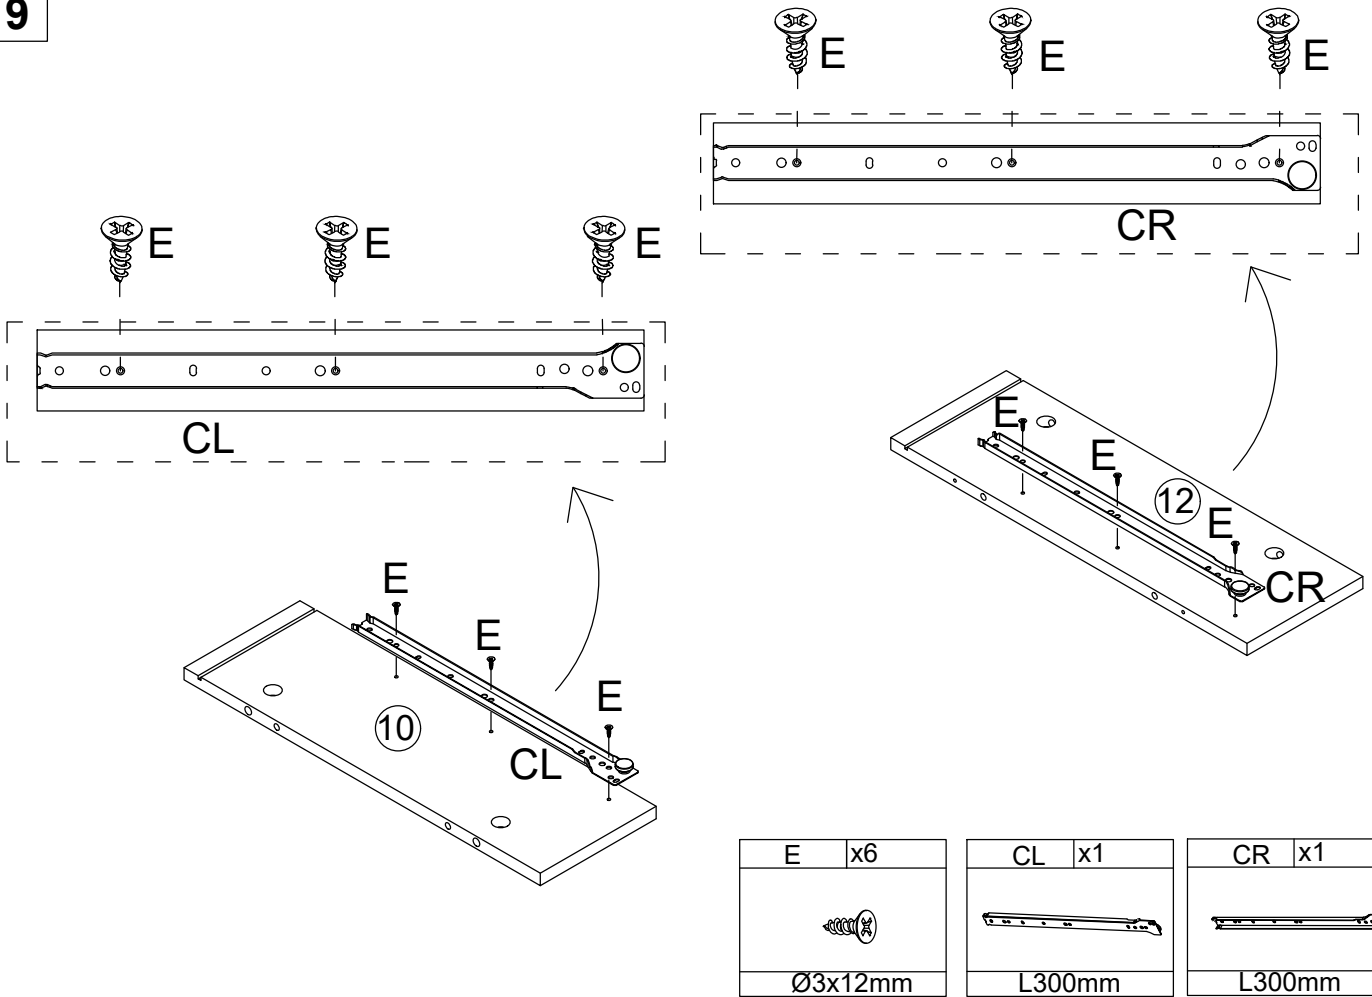

Hardware

A	x36(+3)	B	x36(+3)	C	x42(+3)	D	x45(+3)	E	x78(+3)	F	x30(+2)
											
Ø6x35mm		Ø15x10mm		Ø6x30mm		Ø4x35mm		Ø3x12mm		Ø4x14mm	
G	x2	H	x2	I	x1	J	x12	K	x2	L	x4
						 		 			
M	x5	N	x8	O	x2	P	x12	Q	x4	R	x1
											
Ø3x12mm						Ø3.5x12mm		Ø20mm			
S	x2	T	x1	U		x1	V	x16	W	x2	
				 							
Ø3x12mm				U-1 U-2		Ø4x25mm		Ø6x30mm			
X	x4	Y	x2	Z	x4	AA	x2	BB	x2	CL	x5
											
								Ø4x16mm		L300mm	
CR	x5	DL	x5	DR	x5						
											
L300mm		L300mm		L300mm							

C	x4
Ø6x30mm	

6

A	x4
Ø6x35mm	

E	x2
Ø3x12mm	

AA	x2

9

10

11

F	x10
Ø4x14mm	

H	x2

Y	x2

11

F	x10
Ø4x14mm	

H	x2

Y	x2

12

E	x30	DL	x5	DR	x5
					
Ø3x12mm		L300mm		L300mm	

E	x8	X	x4	V	x16
					
Ø3x12mm				Ø4x25mm	

E	x8
	
Ø3x12mm	

I	x1
	

N	x8
	

Please refer to the image on the left and paste it on the mirror. Adjust the length and distance of the light line by rotating the light cannon in both positive and negative directions.