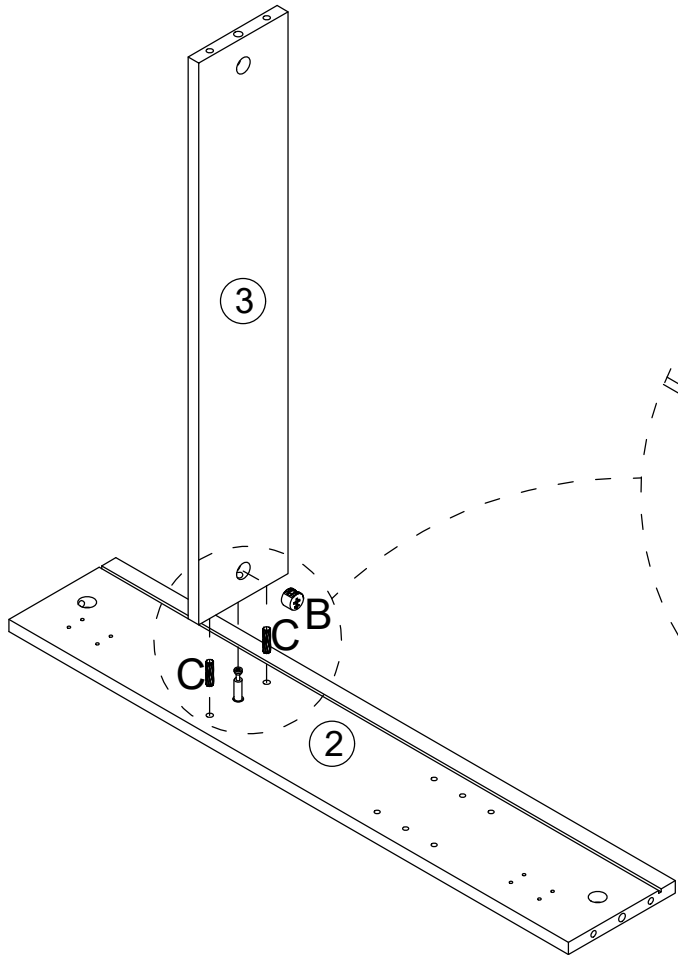

F	x10
Ø4x14mm	

H	x2

Y	x2

11

F	x10
Ø4x14mm	

H	x2

Y	x2

12

OR

K	x2
K-1	K-2

15

16

A	x4
Ø6x35mm	

B	x2	C	x4
Ø15x10mm		Ø6x30mm	

B	x2	C	x6	D	x2
Ø15x10mm		Ø6x30mm		Ø4x35mm	

C	x4
	
Ø6x30mm	

L	x4
	

B	x2
Ø15x10mm	

Q	x4
Ø20mm	

BB	x2
	
Ø4x16mm	

G	x2
	

J	x12
J-1	J-2
	

23

P	x4
	
Ø3.5x12mm	

E	x30	DL	x5	DR	x5
					
Ø3x12mm		L300mm		L300mm	

E	x8	X	x4	V	x16
					
Ø3x12mm				Ø4x25mm	

E	x8
	
Ø3x12mm	

I	x1
	

N	x8
	

Please refer to the image on the left and paste it on the mirror. Adjust the length and distance of the light line by rotating the light cannon in both positive and negative directions.