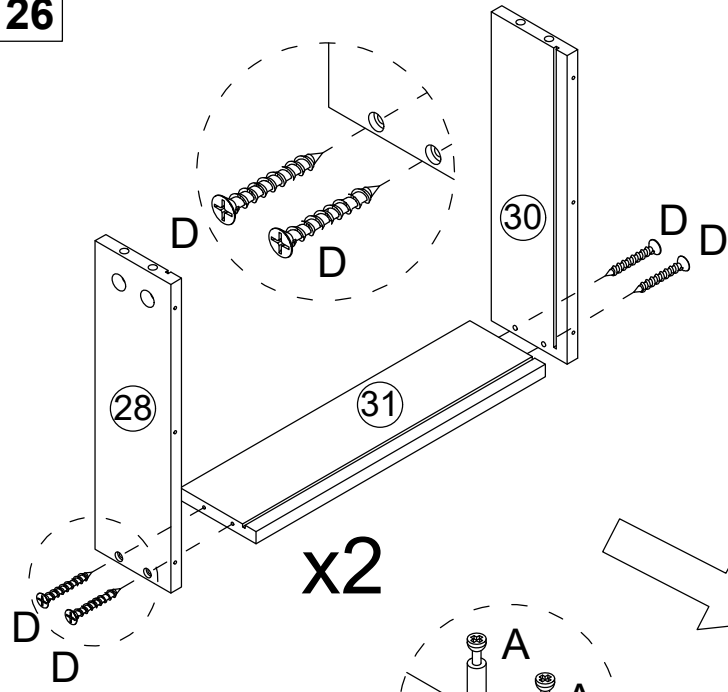

L	x4
	

B	x2
Ø15x10mm	

Q	x4
Ø20mm	

BB	x2
	
Ø4x16mm	

G	x2
	

J	x12
J-1	J-2
	

23

P	x4
	
Ø3.5x12mm	

O	x2
	

24

S	x2
	
Ø3x12mm	

P	x8
	
Ø3.5x12mm	

R	x1
	

25

A	x12	B	x12	D	x12	M	x3
							
Ø6x35mm		Ø15x10mm		Ø4x35mm			

A	x8	B	x8	D	x8	M	x2
Ø6x35mm		Ø15x10mm		Ø4x35mm			

E	x30	DL	x5	DR	x5
					
Ø3x12mm		L300mm		L300mm	

E	x8	X	x4	V	x16
					
Ø3x12mm				Ø4x25mm	

E	x8
	
Ø3x12mm	

I	x1
	

N	x8
	

Please refer to the image on the left and paste it on the mirror. Adjust the length and distance of the light line by rotating the light cannon in both positive and negative directions.

T	x1

D	x2
	
Ø4x35mm	

W	x2
	
Ø6x30mm	