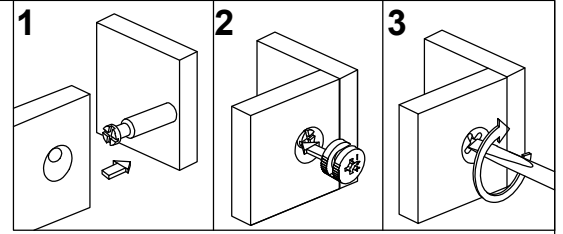

L	x4
	

B	x2
Ø15x10mm	

Q	x4
Ø20mm	

BB	x2
	
Ø4x16mm	

G	x2
	

J	x12
J-1	J-2
	

23

P	x4
	
Ø3.5x12mm	

O	x2
	

24

S	x2
	
Ø3x12mm	

P	x8
	
Ø3.5x12mm	

R	x1
	

25

A	x12	B	x12	D	x12	M	x3
							
Ø6x35mm		Ø15x10mm		Ø4x35mm			

A	x8	B	x8	D	x8	M	x2
Ø6x35mm		Ø15x10mm		Ø4x35mm			

E	x30	DL	x5	DR	x5
					
Ø3x12mm		L300mm		L300mm	

E	x8	X	x4	V	x16
					
Ø3x12mm				Ø4x25mm	

E	x8
	
Ø3x12mm	

I	x1
	

N	x8
	

Please refer to the image on the left and paste it on the mirror. Adjust the length and distance of the light line by rotating the light cannon in both positive and negative directions.