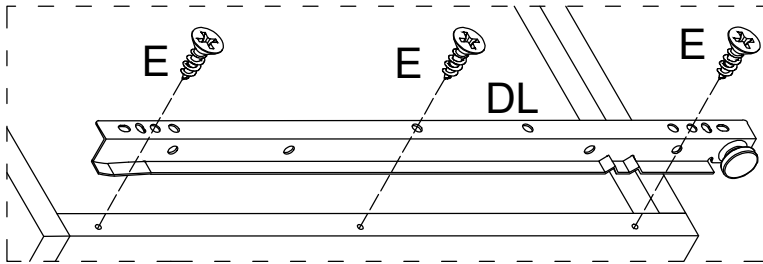

L	x4
	

B	x2
Ø15x10mm	

Q	x4
Ø20mm	

BB	x2
	
Ø4x16mm	

G	x2
	

J	x12
J-1	J-2
	

23

P	x4
	
Ø3.5x12mm	

O	x2
	

24

S	x2
	
Ø3x12mm	

P	x8
	
Ø3.5x12mm	

R	x1
	

25

A	x12	B	x12	D	x12	M	x3
							
Ø6x35mm		Ø15x10mm		Ø4x35mm			

A	x8	B	x8	D	x8	M	x2
Ø6x35mm		Ø15x10mm		Ø4x35mm			

E	x30	DL	x5	DR	x5
					
Ø3x12mm		L300mm		L300mm	

E	x8	X	x4	V	x16
					
Ø3x12mm				Ø4x25mm	

E	x8
	
Ø3x12mm	

I	x1
	

N	x8
	

Please refer to the image on the left and paste it on the mirror. Adjust the length and distance of the light line by rotating the light cannon in both positive and negative directions.