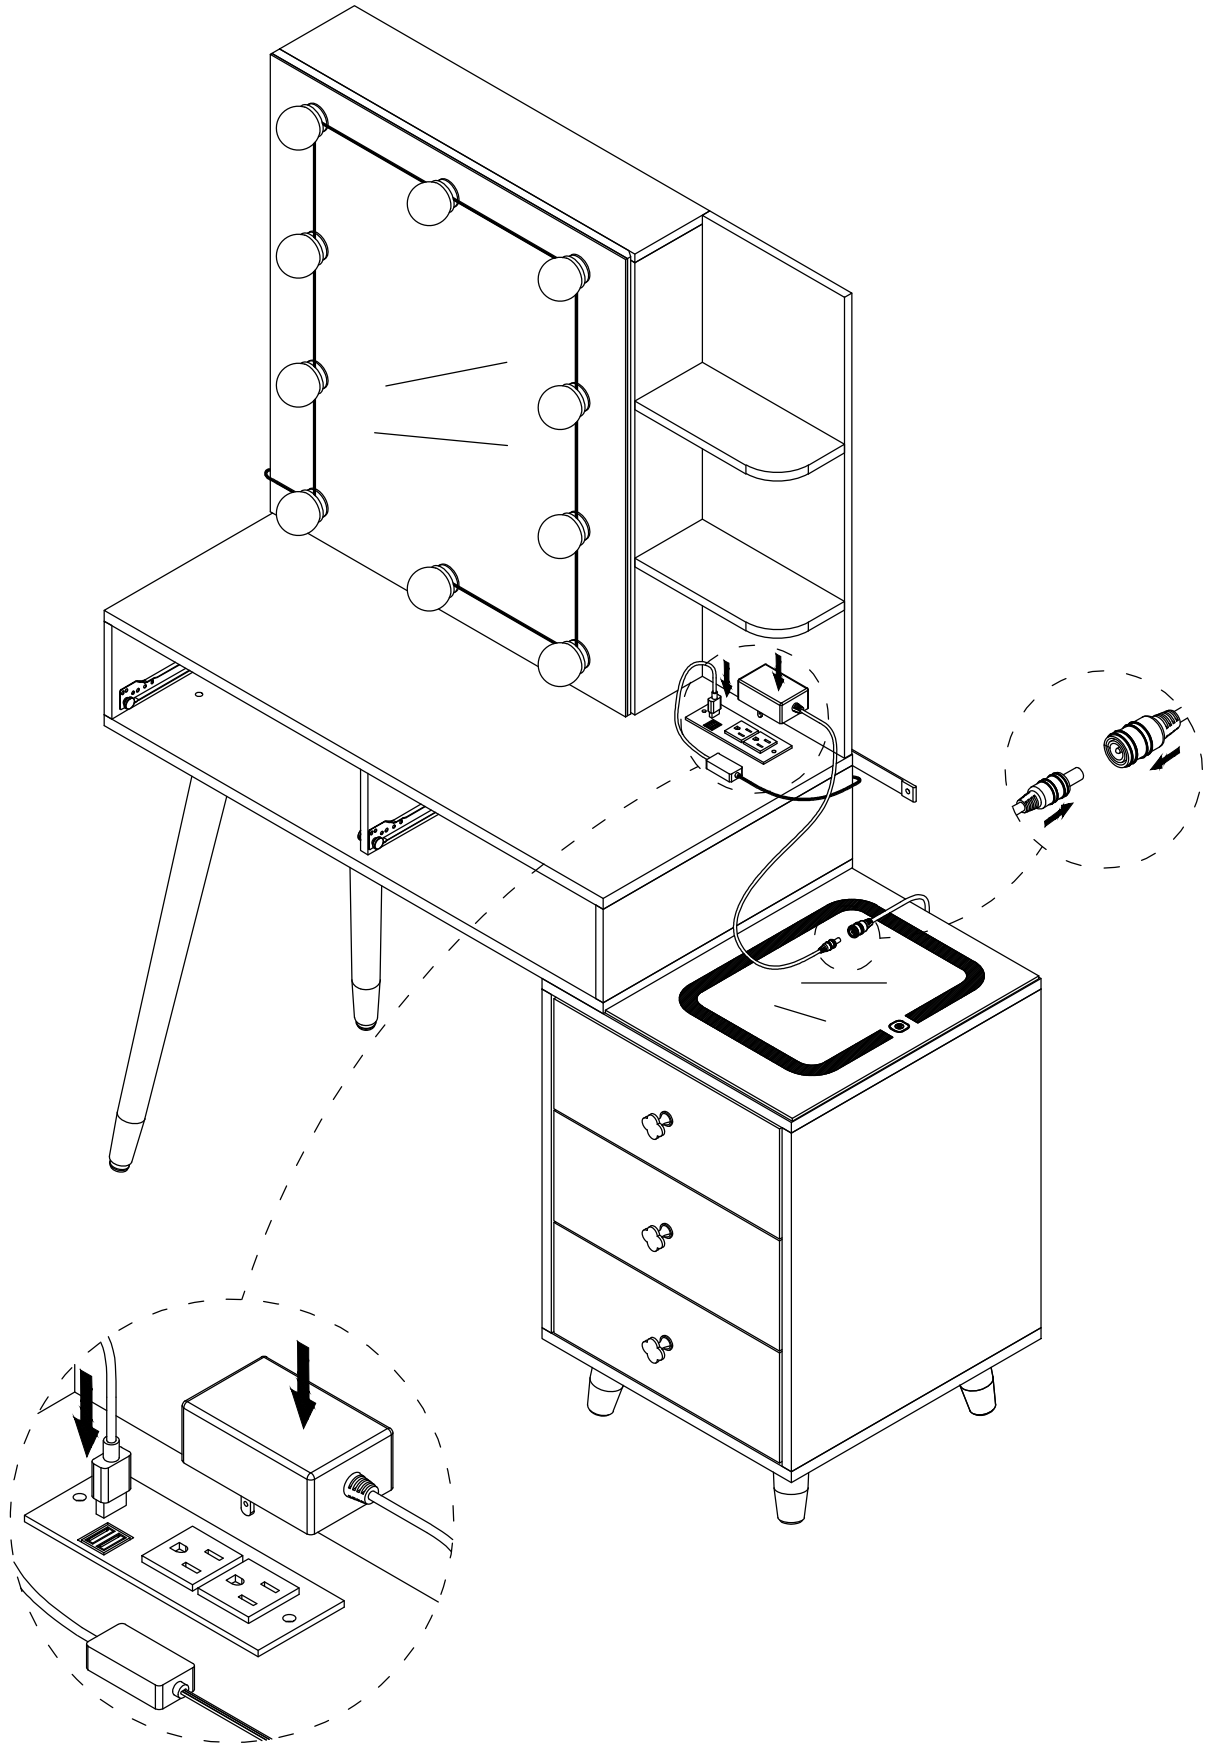

E	x30	DL	x5	DR	x5
					
Ø3x12mm		L300mm		L300mm	

E	x8	X	x4	V	x16
					
Ø3x12mm				Ø4x25mm	

E	x8
	
Ø3x12mm	

I	x1
	

N	x8
	

Please refer to the image on the left and paste it on the mirror. Adjust the length and distance of the light line by rotating the light cannon in both positive and negative directions.

Steps to remove light bulb:

Steps for installing the light cannon:

Please note that the inlet and outlet of the line should be placed on the line card, and the line should be placed on the exit by rotating around the central axis

T	x1

D	x2
	
Ø4x35mm	

W	x2
	
Ø6x30mm	