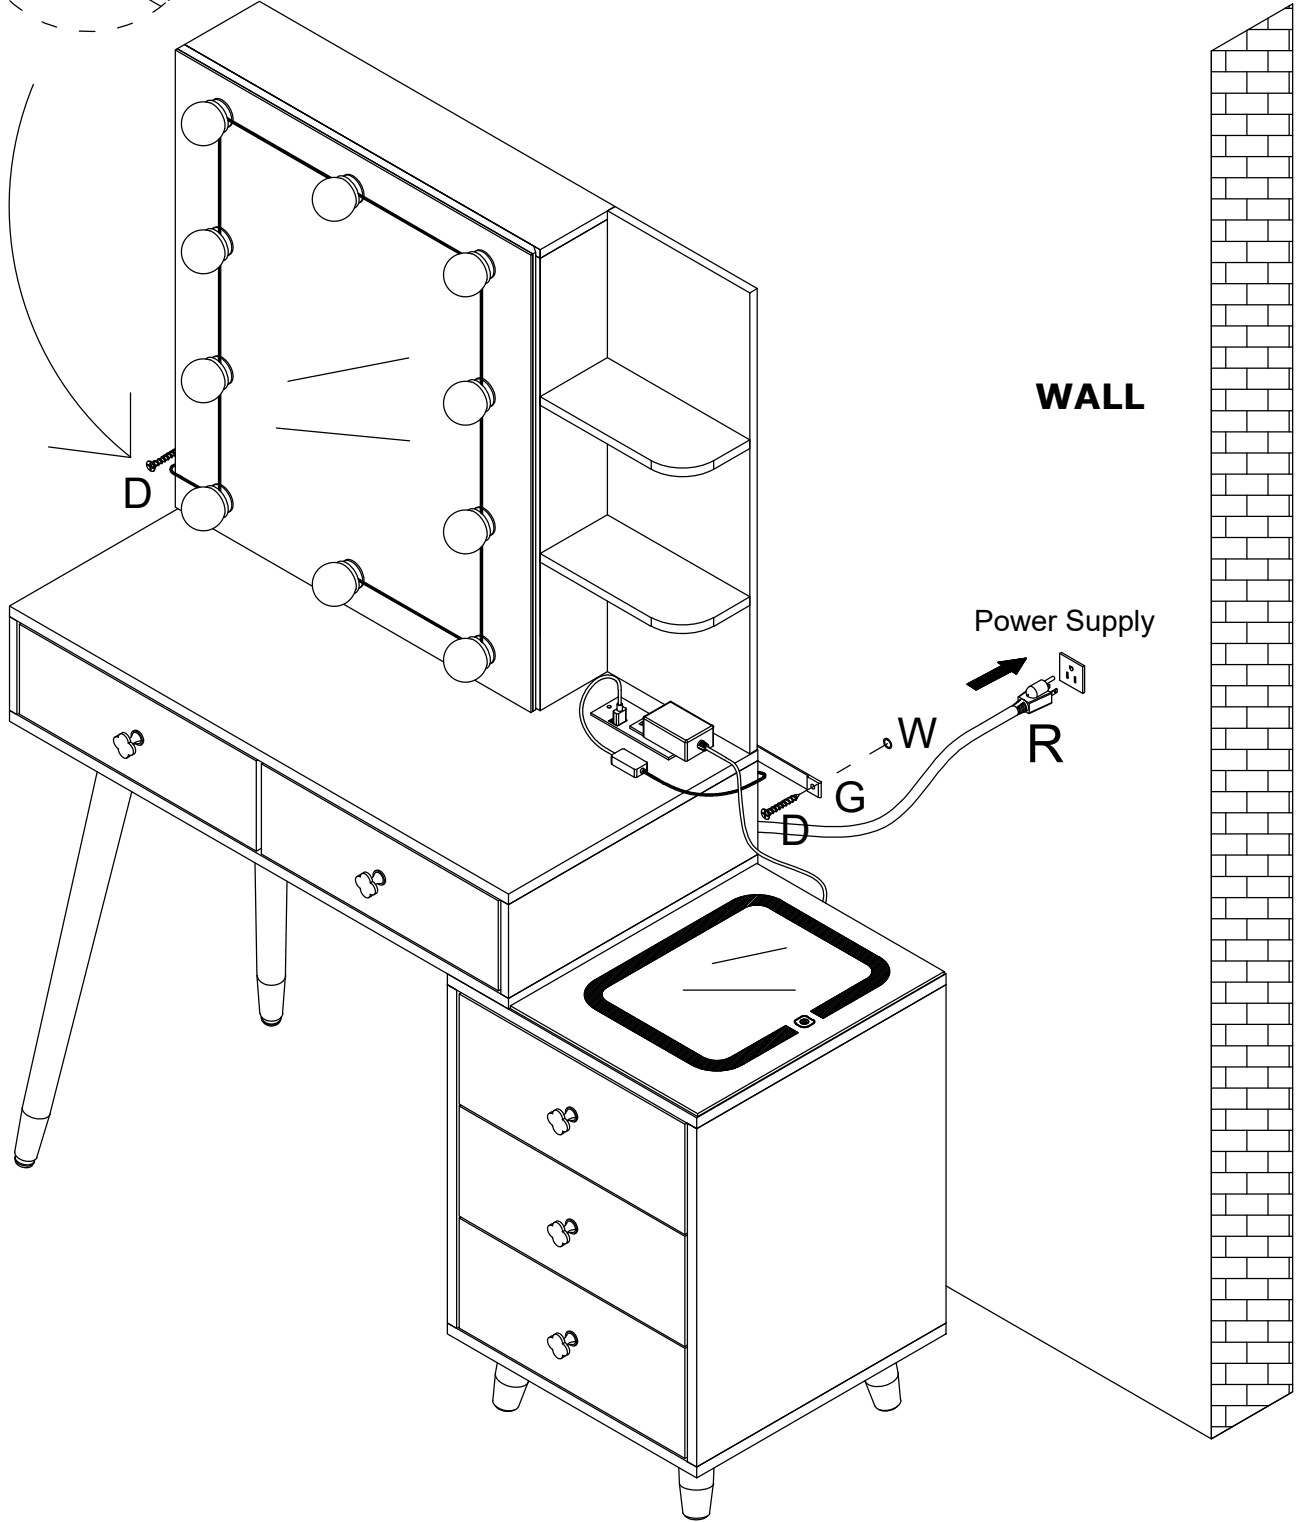

E	x30	DL	x5	DR	x5
					
Ø3x12mm		L300mm		L300mm	

E	x8	X	x4	V	x16
					
Ø3x12mm				Ø4x25mm	

E	x8
	
Ø3x12mm	

I	x1
	

N	x8
	

Please refer to the image on the left and paste it on the mirror. Adjust the length and distance of the light line by rotating the light cannon in both positive and negative directions.

Steps to remove light bulb:

Steps for installing the light cannon:

Please note that the inlet and outlet of the line should be placed on the line card, and the line should be placed on the exit by rotating around the central axis

T	x1

D	x2
	
Ø4x35mm	

W	x2
	
Ø6x30mm	