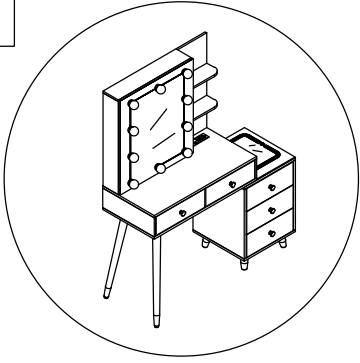

Hardware

A	x36(+3)	B	x36(+3)	C	x42(+3)	D	x45(+3)	E	x78(+3)	F	x30(+2)
											
Ø6x35mm		Ø15x10mm		Ø6x30mm		Ø4x35mm		Ø3x12mm		Ø4x14mm	
G	x2	H	x2	I	x1	J	x12	K	x2	L	x4
						 		 			
M	x5	N	x8	O	x2	P	x12	Q	x4	R	x1
											
Ø3x12mm						Ø3.5x12mm		Ø20mm			
S	x2	T	x1	U		x1	V	x16	W	x2	
				 							
Ø3x12mm				U-1 U-2		Ø4x25mm		Ø6x30mm			
X	x4	Y	x2	Z	x4	AA	x2	BB	x2	CL	x5
											
								Ø4x16mm		L300mm	
CR	x5	DL	x5	DR	x5						
											
L300mm		L300mm		L300mm							

C	x4
Ø6x30mm	

6

A	x4
Ø6x35mm	

E	x2
Ø3x12mm	

AA	x2

9

10

11

F	x10
Ø4x14mm	

H	x2

Y	x2

11

F	x10
Ø4x14mm	

H	x2

Y	x2

12

E	x30	DL	x5	DR	x5
					
Ø3x12mm		L300mm		L300mm	

E	x8	X	x4	V	x16
					
Ø3x12mm				Ø4x25mm	

E	x8
	
Ø3x12mm	

I	x1
	

N	x8
	

Please refer to the image on the left and paste it on the mirror. Adjust the length and distance of the light line by rotating the light cannon in both positive and negative directions.