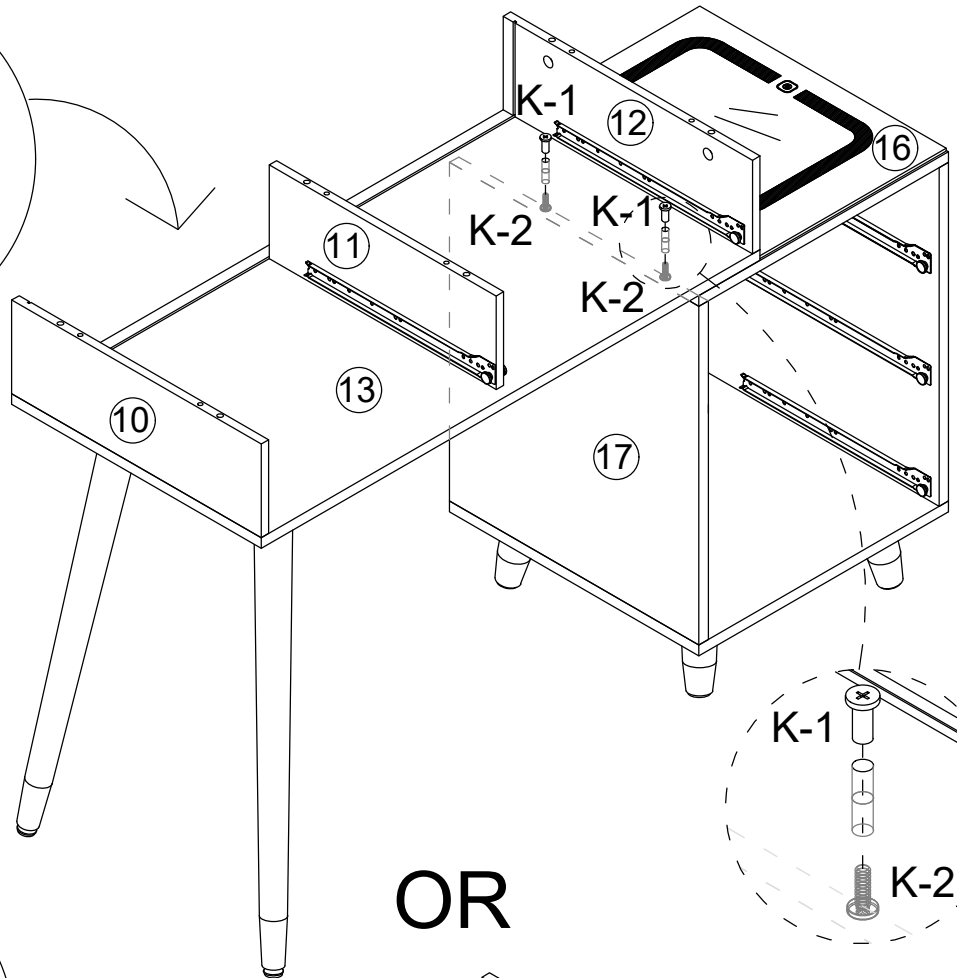

F	x10
Ø4x14mm	

H	x2

Y	x2

11

F	x10
Ø4x14mm	

H	x2

Y	x2

12

OR

K	x2
K-1	K-2

15

16

A	x4
Ø6x35mm	

B	x2	C	x4
Ø15x10mm		Ø6x30mm	

B	x2	C	x6	D	x2
Ø15x10mm		Ø6x30mm		Ø4x35mm	

C	x4
	
Ø6x30mm	

L	x4
	

B	x2
Ø15x10mm	

Q	x4
Ø20mm	

BB	x2
	
Ø4x16mm	

G	x2
	

J	x12
J-1	J-2
	

23

P	x4
	
Ø3.5x12mm	

E	x30	DL	x5	DR	x5
					
Ø3x12mm		L300mm		L300mm	

E	x8	X	x4	V	x16
					
Ø3x12mm				Ø4x25mm	

E	x8
	
Ø3x12mm	

I	x1
	

N	x8
	

Please refer to the image on the left and paste it on the mirror. Adjust the length and distance of the light line by rotating the light cannon in both positive and negative directions.