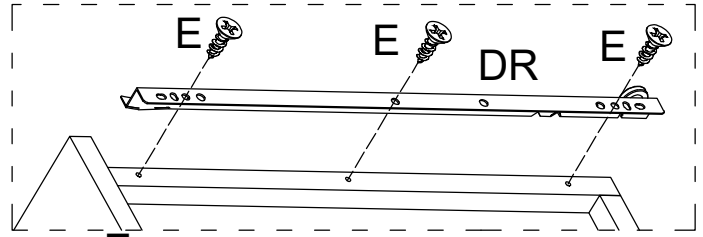

O	x2
	

24

S	x2
	
Ø3x12mm	

P	x8
	
Ø3.5x12mm	

R	x1
	

25

A	x12	B	x12	D	x12	M	x3
							
Ø6x35mm		Ø15x10mm		Ø4x35mm			

A	x8	B	x8	D	x8	M	x2
Ø6x35mm		Ø15x10mm		Ø4x35mm			

E	x30	DL	x5	DR	x5
					
Ø3x12mm		L300mm		L300mm	

E	x8	X	x4	V	x16
					
Ø3x12mm				Ø4x25mm	

E	x8
	
Ø3x12mm	

I	x1
	

N	x8
	

Please refer to the image on the left and paste it on the mirror. Adjust the length and distance of the light line by rotating the light cannon in both positive and negative directions.