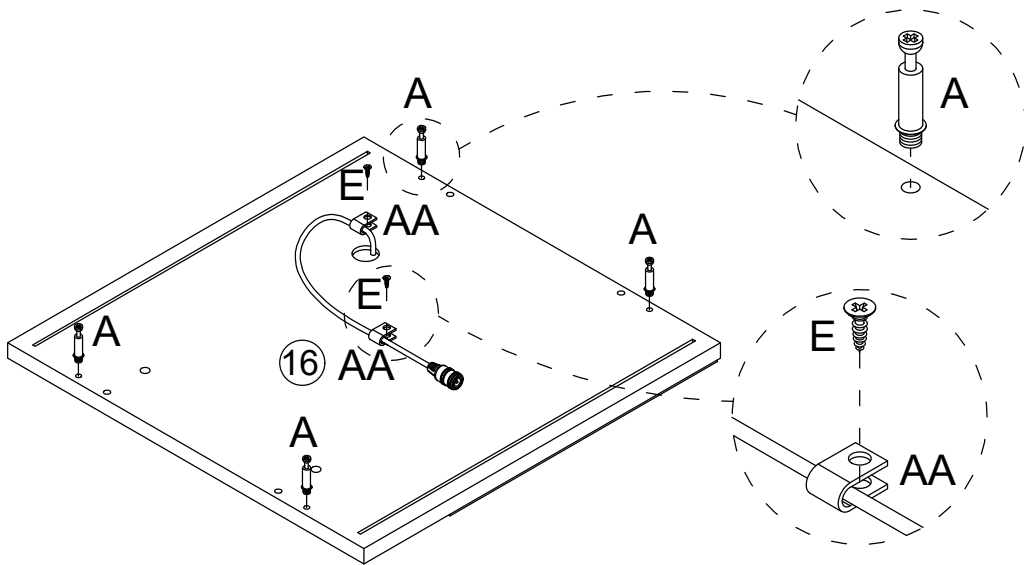

A	x4
Ø6x35mm	

E	x2
Ø3x12mm	

AA	x2