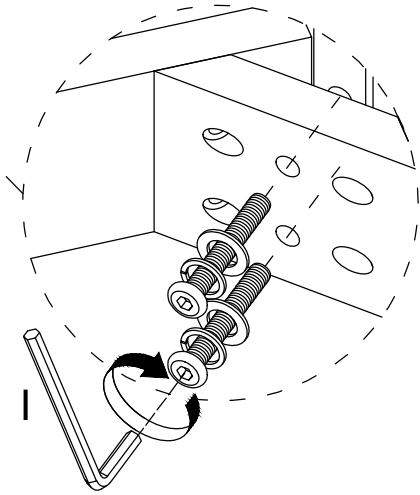

E	x30	DL	x5	DR	x5
					
Ø3x12mm		L300mm		L300mm	

E	x8	X	x4	V	x16
					
Ø3x12mm				Ø4x25mm	

E	x8
	
Ø3x12mm	

I	x1
	

N	x8
	

Please refer to the image on the left and paste it on the mirror. Adjust the length and distance of the light line by rotating the light cannon in both positive and negative directions.