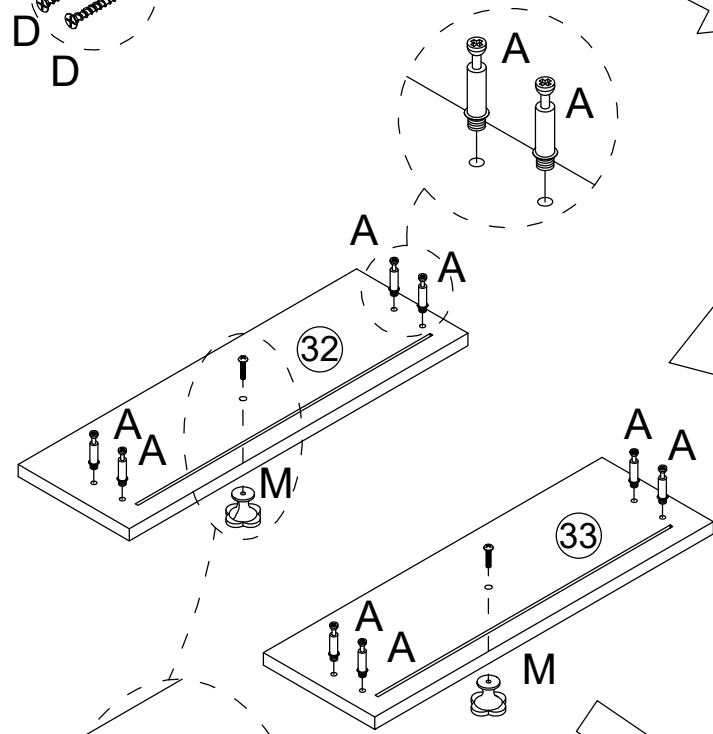

L	x4
	

B	x2
Ø15x10mm	

Q	x4
Ø20mm	

BB	x2
	
Ø4x16mm	

G	x2
	

J	x12
J-1	J-2
	

23

P	x4
	
Ø3.5x12mm	

O	x2
	

24

S	x2
	
Ø3x12mm	

P	x8
	
Ø3.5x12mm	

R	x1
	

25

A	x12	B	x12	D	x12	M	x3
							
Ø6x35mm		Ø15x10mm		Ø4x35mm			

A	x8	B	x8	D	x8	M	x2
Ø6x35mm		Ø15x10mm		Ø4x35mm			

E	x30	DL	x5	DR	x5
					
Ø3x12mm		L300mm		L300mm	

E	x8	X	x4	V	x16
					
Ø3x12mm				Ø4x25mm	

E	x8
	
Ø3x12mm	

I	x1
	

N	x8
	

Please refer to the image on the left and paste it on the mirror. Adjust the length and distance of the light line by rotating the light cannon in both positive and negative directions.

Steps to remove light bulb:

Steps for installing the light cannon:

Please note that the inlet and outlet of the line should be placed on the line card, and the line should be placed on the exit by rotating around the central axis