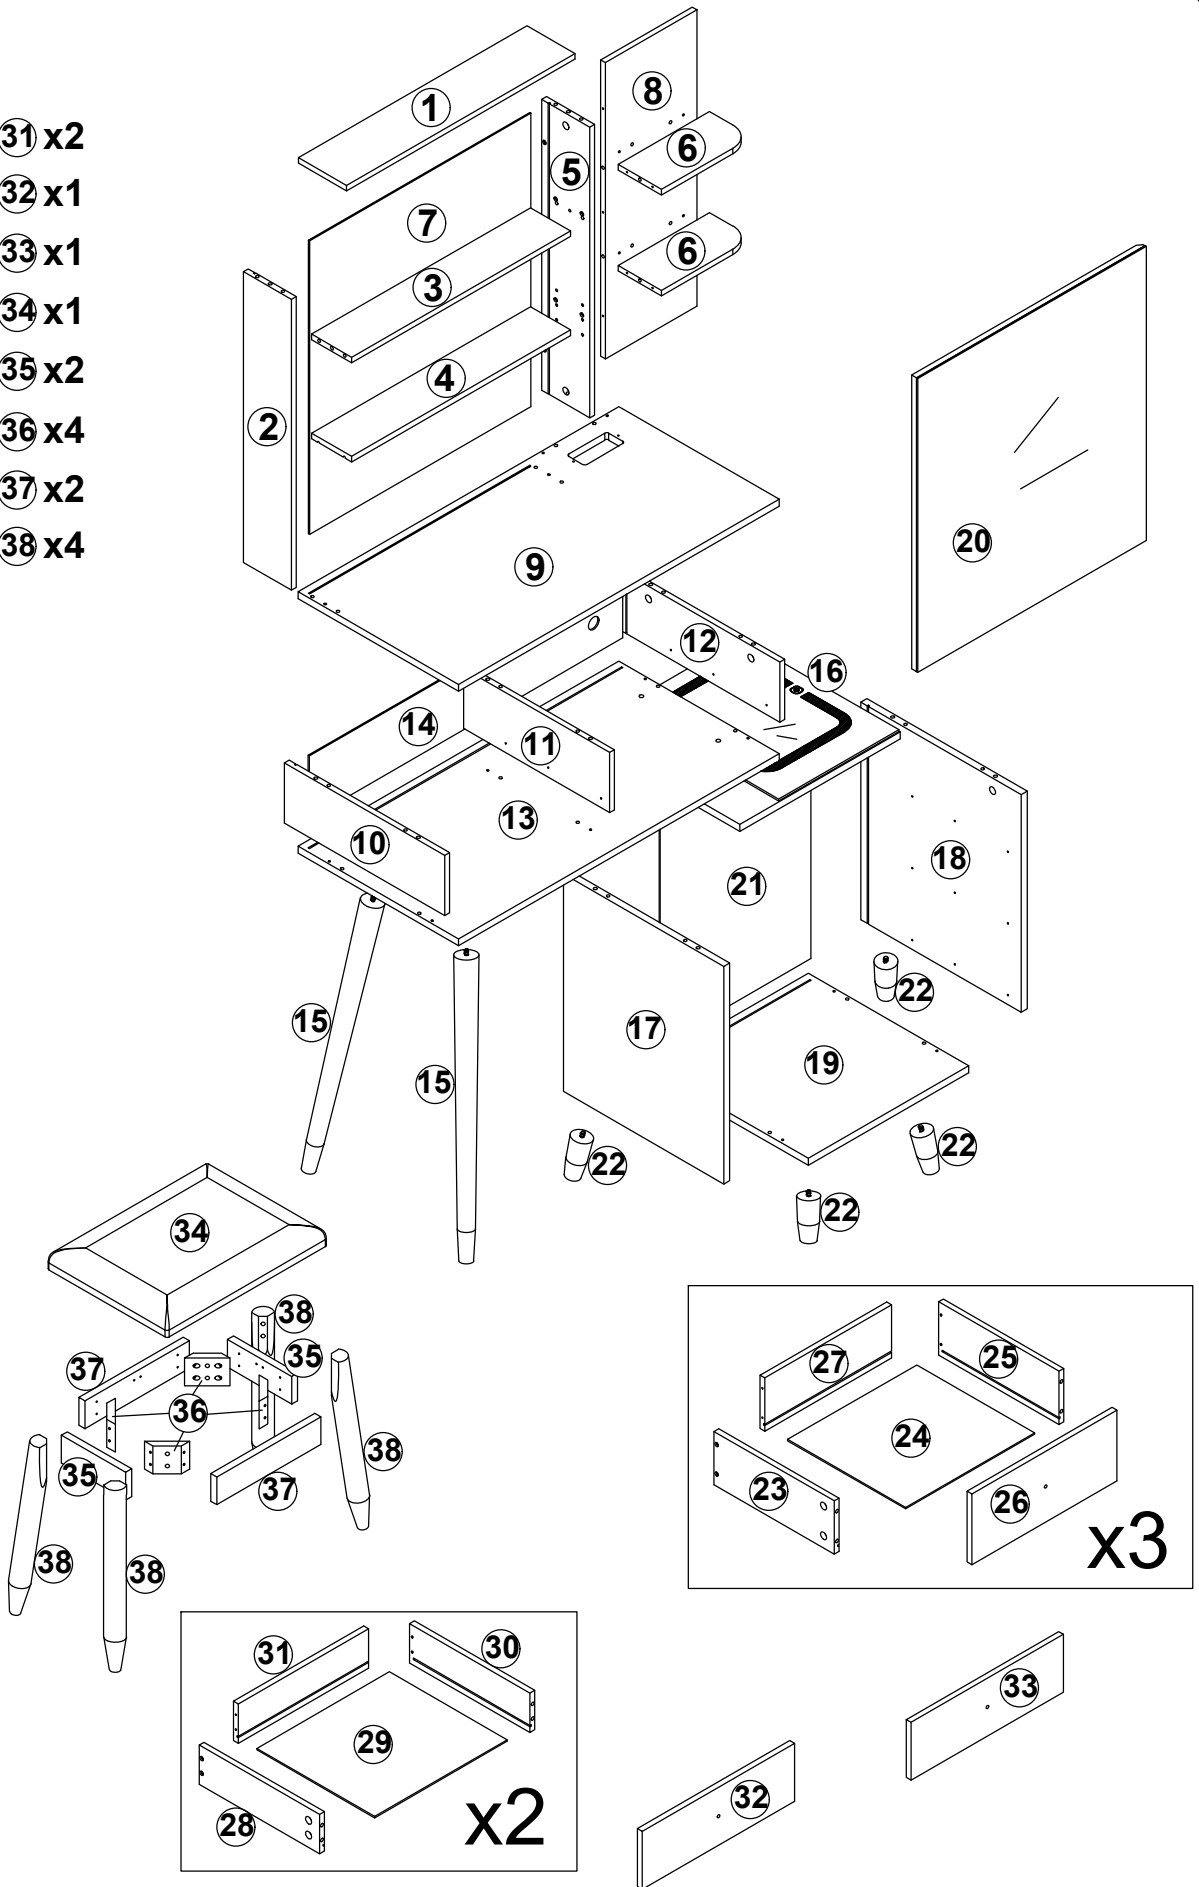

Dies ist ein dauerhaftes Etikett.

Nicht entfernen!

Parts list

- ① x1 ③① x2
- ② x1 ③② x1
- ③ x1 ③③ x1
- ④ x1 ③④ x1
- ⑤ x1 ③⑤ x2
- ⑥ x2 ③⑥ x4
- ⑦ x1 ③⑦ x2
- ⑧ x1 ③⑧ x4
- ⑨ x1
- ⑩ x1
- ⑪ x1
- ⑫ x1
- ⑬ x1
- ⑭ x1
- ⑮ x2
- ⑯ x1
- ⑰ x1
- ⑱ x1
- ⑲ x1
- ⑳ x1
- ㉑ x1
- ㉒ x4
- ㉓ x3
- ㉔ x3
- ㉕ x3
- ㉖ x3
- ㉗ x3
- ㉘ x2
- ㉙ x2
- ㉚ x2

Hardware

A	x36(+3)	B	x36(+3)	C	x42(+3)	D	x45(+3)	E	x78(+3)	F	x30(+2)
											
Ø6x35mm		Ø15x10mm		Ø6x30mm		Ø4x35mm		Ø3x12mm		Ø4x14mm	
G	x2	H	x2	I	x1	J	x12	K	x2	L	x4
						 		 			
M	x5	N	x8	O	x2	P	x12	Q	x4	R	x1
											
Ø3x12mm						Ø3.5x12mm		Ø20mm			
S	x2	T	x1	U		x1	V	x16	W	x2	
				 							
Ø3x12mm				U-1 U-2		Ø4x25mm		Ø6x30mm			
X	x4	Y	x2	Z	x4	AA	x2	BB	x2	CL	x5
											
								Ø4x16mm		L300mm	
CR	x5	DL	x5	DR	x5						
											
L300mm		L300mm		L300mm							

E	x30	DL	x5	DR	x5
					
Ø3x12mm		L300mm		L300mm	

E	x8	X	x4	V	x16
					
Ø3x12mm				Ø4x25mm	

E	x8
	
Ø3x12mm	

I	x1
	

N	x8
	

Please refer to the image on the left and paste it on the mirror. Adjust the length and distance of the light line by rotating the light cannon in both positive and negative directions.