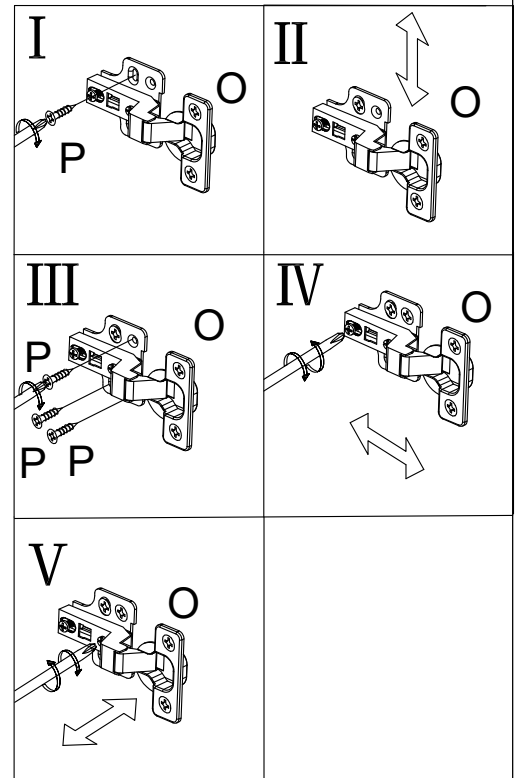

L	x4
	

B	x2
Ø15x10mm	

Q	x4
Ø20mm	

BB	x2
	
Ø4x16mm	

G	x2
	

J	x12
J-1	J-2
	

23

P	x4
	
Ø3.5x12mm	

O	x2
	

24

S	x2
	
Ø3x12mm	

P	x8
	
Ø3.5x12mm	

R	x1
	

25

A	x12	B	x12	D	x12	M	x3
							
Ø6x35mm		Ø15x10mm		Ø4x35mm			

A	x8	B	x8	D	x8	M	x2
Ø6x35mm		Ø15x10mm		Ø4x35mm			

E	x30	DL	x5	DR	x5
					
Ø3x12mm		L300mm		L300mm	

E	x8	X	x4	V	x16
					
Ø3x12mm				Ø4x25mm	

E	x8
	
Ø3x12mm	

I	x1
	

N	x8
	

Please refer to the image on the left and paste it on the mirror. Adjust the length and distance of the light line by rotating the light cannon in both positive and negative directions.

Steps to remove light bulb:

Steps for installing the light cannon:

Please note that the inlet and outlet of the line should be placed on the line card, and the line should be placed on the exit by rotating around the central axis