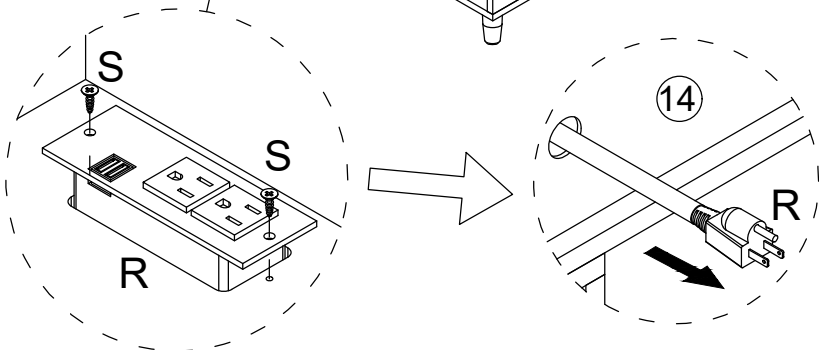

L	x4
	

B	x2
Ø15x10mm	

Q	x4
Ø20mm	

BB	x2
	
Ø4x16mm	

G	x2
	

J	x12
J-1	J-2
	

23

P	x4
	
Ø3.5x12mm	

O	x2
	

24

S	x2
	
Ø3x12mm	

P	x8
	
Ø3.5x12mm	

R	x1
	

25

A	x12	B	x12	D	x12	M	x3
							
Ø6x35mm		Ø15x10mm		Ø4x35mm			

A	x8	B	x8	D	x8	M	x2
Ø6x35mm		Ø15x10mm		Ø4x35mm			

E	x30	DL	x5	DR	x5
					
Ø3x12mm		L300mm		L300mm	

E	x8	X	x4	V	x16
					
Ø3x12mm				Ø4x25mm	

E	x8
	
Ø3x12mm	

I	x1
	

N	x8
	

Please refer to the image on the left and paste it on the mirror. Adjust the length and distance of the light line by rotating the light cannon in both positive and negative directions.