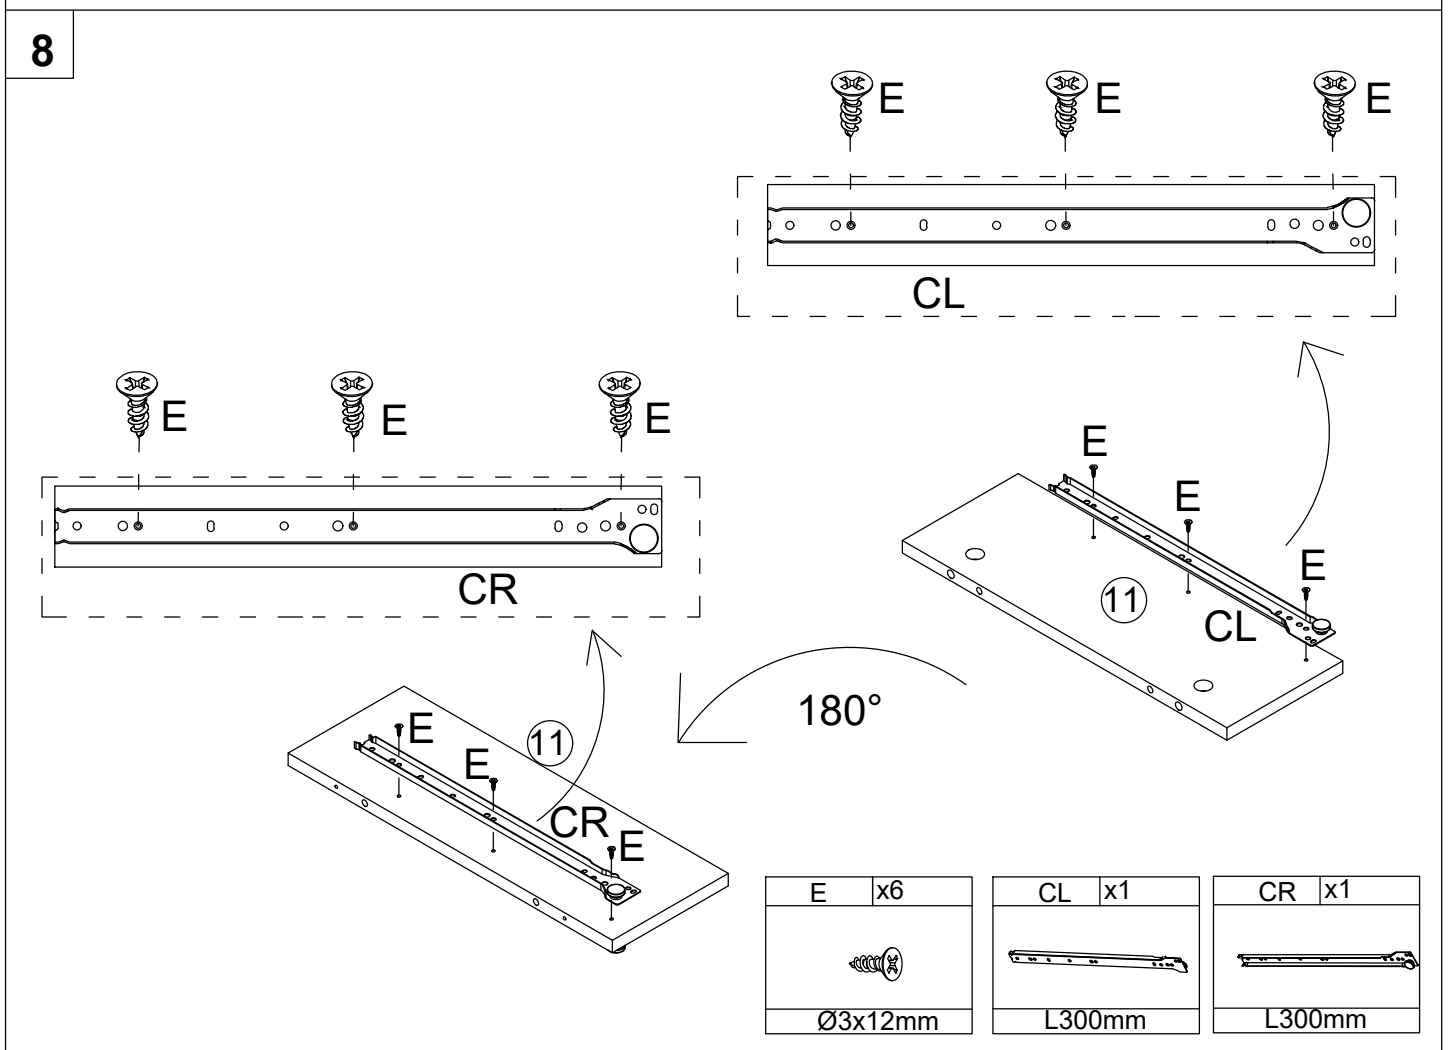

C	x4
Ø6x30mm	

6

A	x4
Ø6x35mm	

E	x2
Ø3x12mm	

AA	x2

9

10

11

F	x10
Ø4x14mm	

H	x2

Y	x2

11

F	x10
Ø4x14mm	

H	x2

Y	x2

12

O	x2
	

24

S	x2
	
Ø3x12mm	

P	x8
	
Ø3.5x12mm	

R	x1
	

25

A	x12	B	x12	D	x12	M	x3
							
Ø6x35mm		Ø15x10mm		Ø4x35mm			

A	x8	B	x8	D	x8	M	x2
Ø6x35mm		Ø15x10mm		Ø4x35mm			

E	x30	DL	x5	DR	x5
					
Ø3x12mm		L300mm		L300mm	

E	x8	X	x4	V	x16
					
Ø3x12mm				Ø4x25mm	

E	x8
	
Ø3x12mm	

I	x1
	

N	x8
	

Please refer to the image on the left and paste it on the mirror. Adjust the length and distance of the light line by rotating the light cannon in both positive and negative directions.