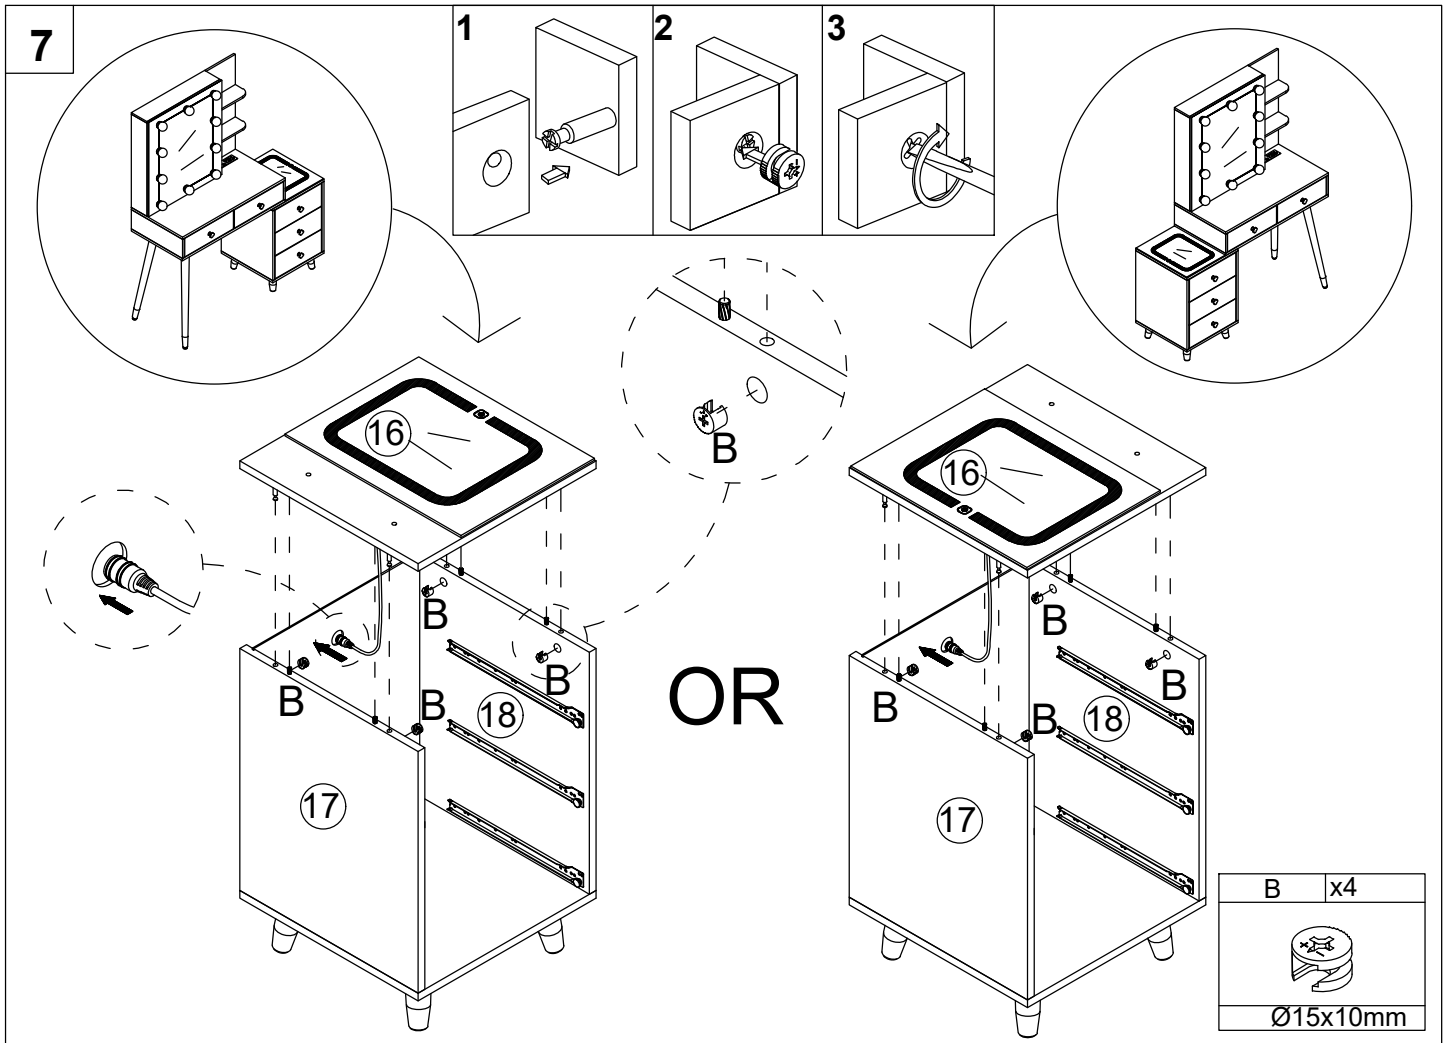

C	x4
Ø6x30mm	

6

A	x4
Ø6x35mm	

E	x2
Ø3x12mm	

AA	x2

9

10

11

E	x30	DL	x5	DR	x5
					
Ø3x12mm		L300mm		L300mm	

E	x8	X	x4	V	x16
					
Ø3x12mm				Ø4x25mm	

E	x8
	
Ø3x12mm	

I	x1
	

N	x8
	

Please refer to the image on the left and paste it on the mirror. Adjust the length and distance of the light line by rotating the light cannon in both positive and negative directions.