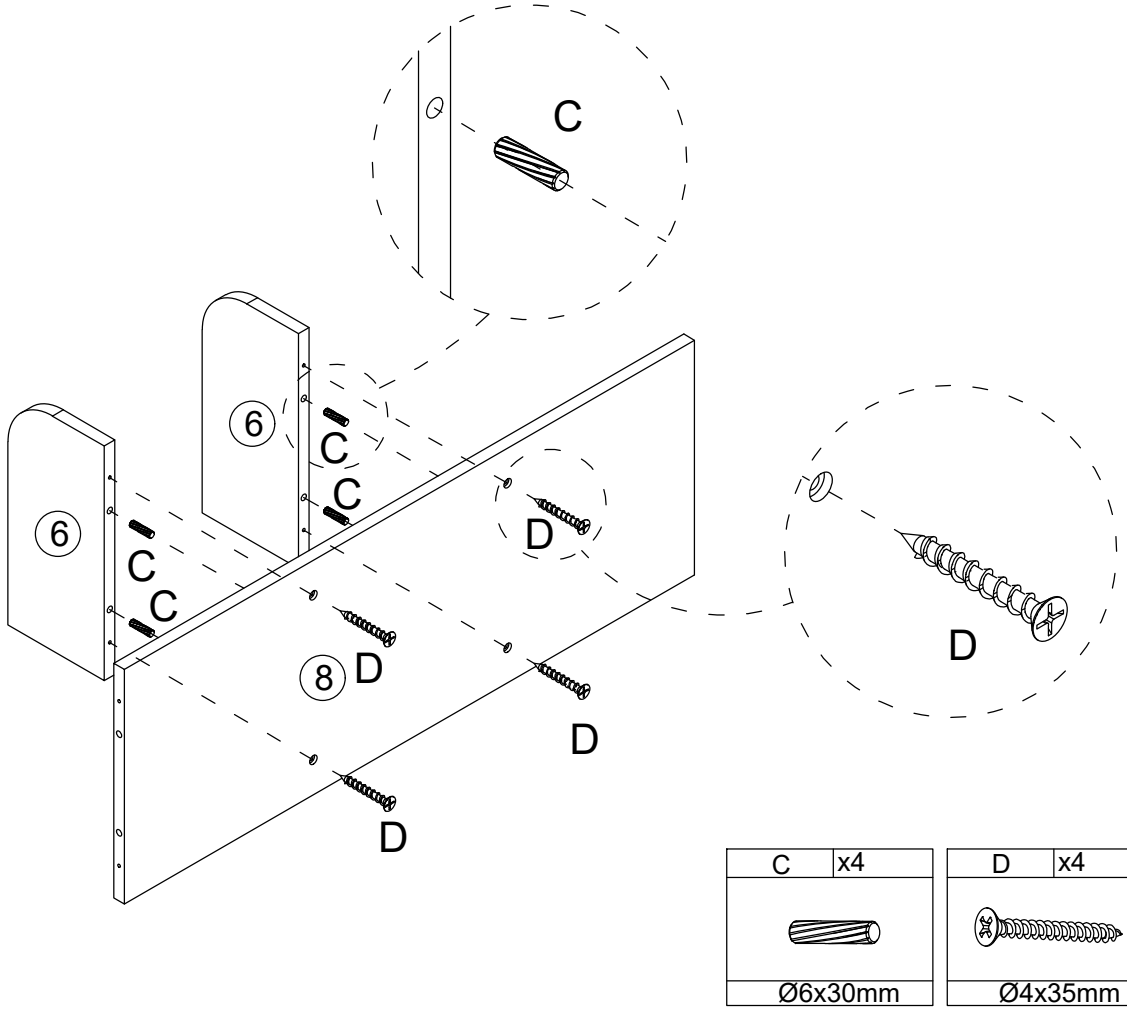

F	x10
Ø4x14mm	

H	x2

Y	x2

11

F	x10
Ø4x14mm	

H	x2

Y	x2

12

OR

K	x2
K-1	K-2

15

16

A	x4
Ø6x35mm	

B	x2	C	x4
Ø15x10mm		Ø6x30mm	

B	x2	C	x6	D	x2
Ø15x10mm		Ø6x30mm		Ø4x35mm	

C	x4
	
Ø6x30mm	

L	x4
	

B	x2
Ø15x10mm	

Q	x4
Ø20mm	

BB	x2
	
Ø4x16mm	

G	x2
	

J	x12
J-1	J-2
	

23

P	x4
	
Ø3.5x12mm	

E	x30	DL	x5	DR	x5
					
Ø3x12mm		L300mm		L300mm	

E	x8	X	x4	V	x16
					
Ø3x12mm				Ø4x25mm	

E	x8
	
Ø3x12mm	

I	x1
	

N	x8
	

Please refer to the image on the left and paste it on the mirror. Adjust the length and distance of the light line by rotating the light cannon in both positive and negative directions.