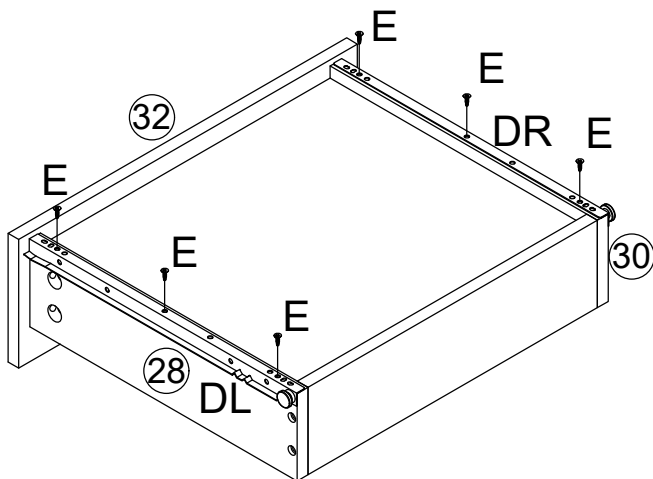

L	x4
	

B	x2
Ø15x10mm	

Q	x4
Ø20mm	

BB	x2
	
Ø4x16mm	

G	x2
	

J	x12
J-1	J-2
	

23

P	x4
	
Ø3.5x12mm	

O	x2
	

24

S	x2
	
Ø3x12mm	

P	x8
	
Ø3.5x12mm	

R	x1
	

25

A	x12	B	x12	D	x12	M	x3
							
Ø6x35mm		Ø15x10mm		Ø4x35mm			

A	x8	B	x8	D	x8	M	x2
Ø6x35mm		Ø15x10mm		Ø4x35mm			

E	x30	DL	x5	DR	x5
					
Ø3x12mm		L300mm		L300mm	

E	x8	X	x4	V	x16
					
Ø3x12mm				Ø4x25mm	

E	x8
	
Ø3x12mm	

I	x1
	

N	x8
	

Please refer to the image on the left and paste it on the mirror. Adjust the length and distance of the light line by rotating the light cannon in both positive and negative directions.