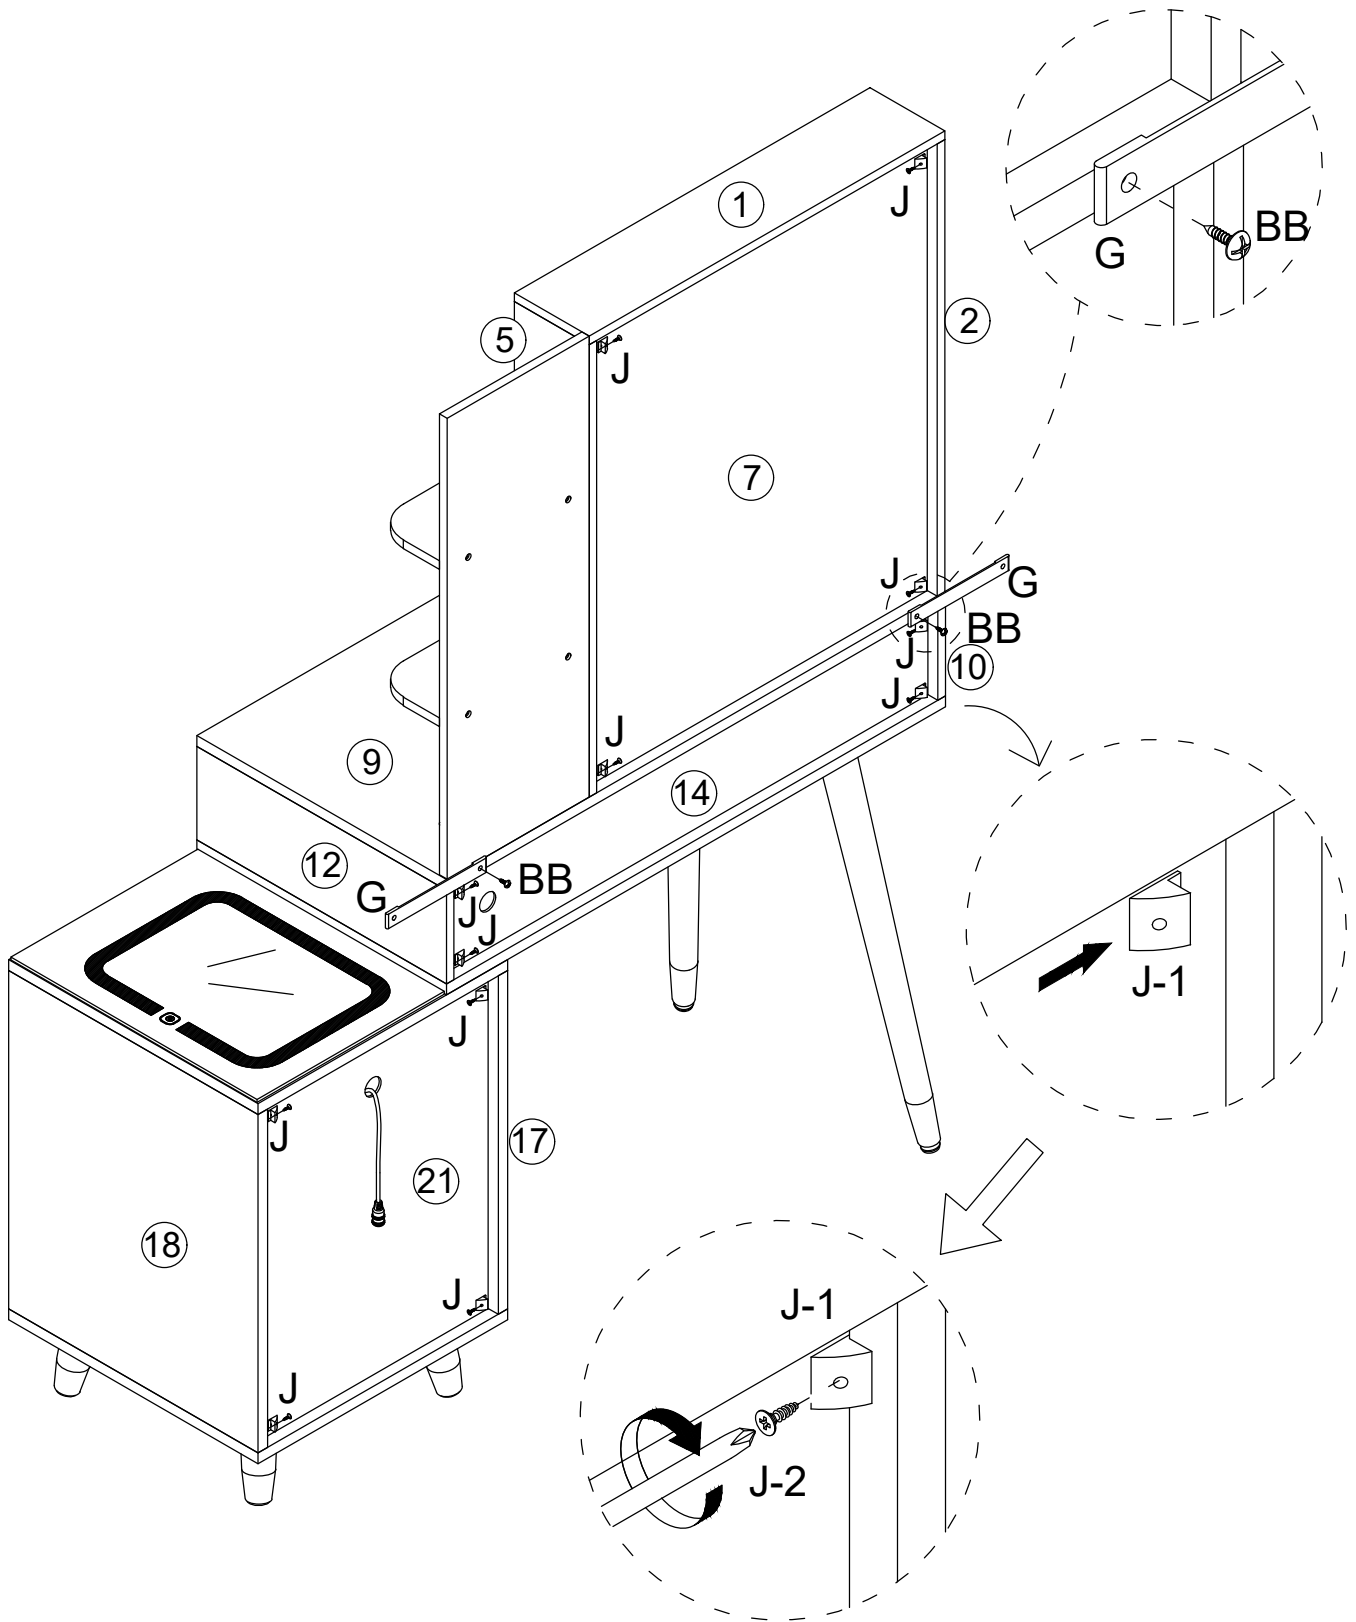

OR

K	x2
K-1	K-2

15

16

A	x4
Ø6x35mm	

B	x2	C	x4
Ø15x10mm		Ø6x30mm	

B	x2	C	x6	D	x2
Ø15x10mm		Ø6x30mm		Ø4x35mm	

C	x4
	
Ø6x30mm	

L	x4
	

B	x2
Ø15x10mm	

Q	x4
Ø20mm	

BB	x2
	
Ø4x16mm	

G	x2
	

J	x12
J-1	J-2
	

23

P	x4
	
Ø3.5x12mm	

E	x30	DL	x5	DR	x5
					
Ø3x12mm		L300mm		L300mm	

E	x8	X	x4	V	x16
					
Ø3x12mm				Ø4x25mm	

E	x8
	
Ø3x12mm	

I	x1
	

N	x8
	

Please refer to the image on the left and paste it on the mirror. Adjust the length and distance of the light line by rotating the light cannon in both positive and negative directions.