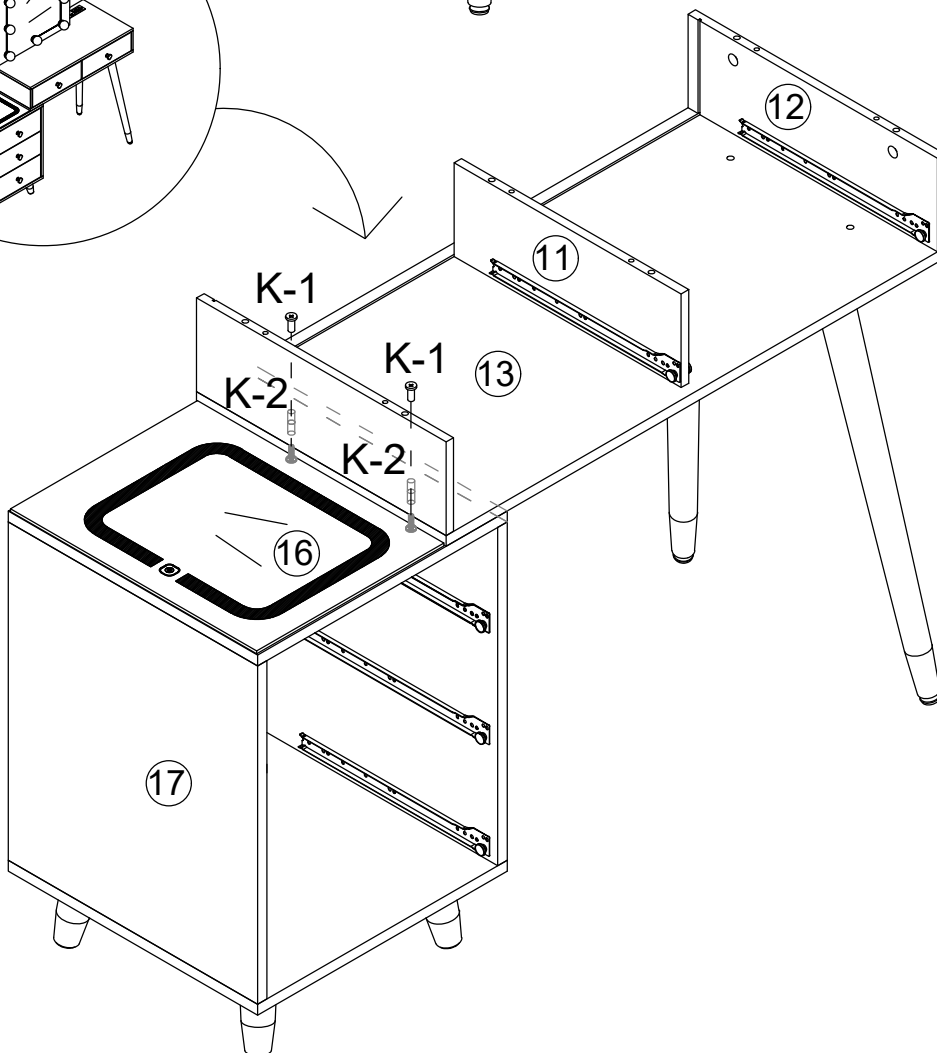

F	x10
Ø4x14mm	

H	x2

Y	x2

11

F	x10
Ø4x14mm	

H	x2

Y	x2

12

OR

K	x2
K-1	K-2

15

16

A	x4
Ø6x35mm	

B	x2	C	x4
Ø15x10mm		Ø6x30mm	

B	x2	C	x6	D	x2
Ø15x10mm		Ø6x30mm		Ø4x35mm	

C	x4
	
Ø6x30mm	

E	x30	DL	x5	DR	x5
					
Ø3x12mm		L300mm		L300mm	

E	x8	X	x4	V	x16
					
Ø3x12mm				Ø4x25mm	

E	x8
	
Ø3x12mm	

I	x1
	

N	x8
	

Please refer to the image on the left and paste it on the mirror. Adjust the length and distance of the light line by rotating the light cannon in both positive and negative directions.