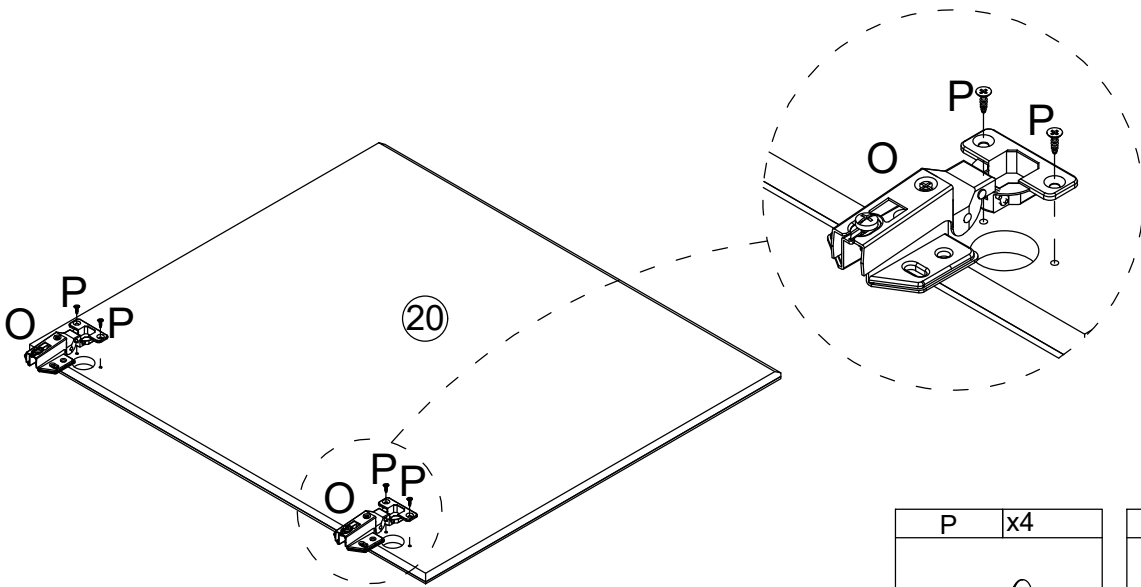

L	x4
	

B	x2
Ø15x10mm	

Q	x4
Ø20mm	

BB	x2
	
Ø4x16mm	

G	x2
	

J	x12
J-1	J-2
	

23

P	x4
	
Ø3.5x12mm	

O	x2
	

24

S	x2
	
Ø3x12mm	

P	x8
	
Ø3.5x12mm	

R	x1
	

25

A	x12	B	x12	D	x12	M	x3
							
Ø6x35mm		Ø15x10mm		Ø4x35mm			

A	x8	B	x8	D	x8	M	x2
Ø6x35mm		Ø15x10mm		Ø4x35mm			

E	x30	DL	x5	DR	x5
					
Ø3x12mm		L300mm		L300mm	

E	x8	X	x4	V	x16
					
Ø3x12mm				Ø4x25mm	

E	x8
	
Ø3x12mm	

I	x1
	

N	x8
	

Please refer to the image on the left and paste it on the mirror. Adjust the length and distance of the light line by rotating the light cannon in both positive and negative directions.