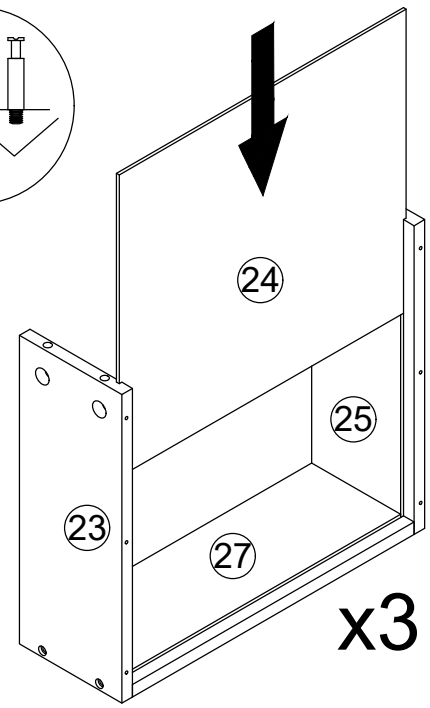

L	x4
	

B	x2
Ø15x10mm	

Q	x4
Ø20mm	

BB	x2
	
Ø4x16mm	

G	x2
	

J	x12
J-1	J-2
	

23

P	x4
	
Ø3.5x12mm	

O	x2
	

24

S	x2
	
Ø3x12mm	

P	x8
	
Ø3.5x12mm	

R	x1
	

25

A	x12	B	x12	D	x12	M	x3
							
Ø6x35mm		Ø15x10mm		Ø4x35mm			

A	x8	B	x8	D	x8	M	x2
Ø6x35mm		Ø15x10mm		Ø4x35mm			

E	x30	DL	x5	DR	x5
					
Ø3x12mm		L300mm		L300mm	

E	x8	X	x4	V	x16
					
Ø3x12mm				Ø4x25mm	

E	x8
	
Ø3x12mm	

I	x1
	

N	x8
	

Please refer to the image on the left and paste it on the mirror. Adjust the length and distance of the light line by rotating the light cannon in both positive and negative directions.

T	x1

D	x2
	
Ø4x35mm	

W	x2
	
Ø6x30mm	