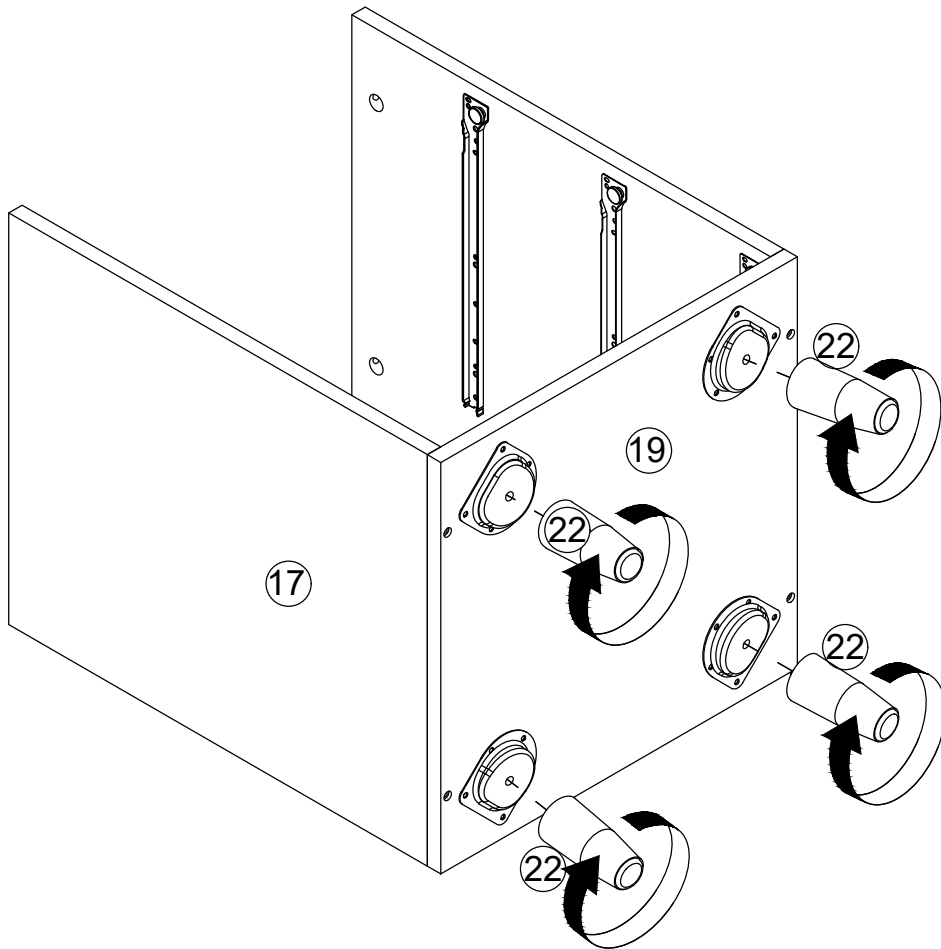

Hardware

A	x36(+3)	B	x36(+3)	C	x42(+3)	D	x45(+3)	E	x78(+3)	F	x30(+2)
											
Ø6x35mm		Ø15x10mm		Ø6x30mm		Ø4x35mm		Ø3x12mm		Ø4x14mm	
G	x2	H	x2	I	x1	J	x12	K	x2	L	x4
						 		 			
M	x5	N	x8	O	x2	P	x12	Q	x4	R	x1
											
Ø3x12mm						Ø3.5x12mm		Ø20mm			
S	x2	T	x1	U		x1	V	x16	W	x2	
				 							
Ø3x12mm				U-1 U-2		Ø4x25mm		Ø6x30mm			
X	x4	Y	x2	Z	x4	AA	x2	BB	x2	CL	x5
											
								Ø4x16mm		L300mm	
CR	x5	DL	x5	DR	x5						
											
L300mm		L300mm		L300mm							

(+) is free spare parts

1

2

3

F	x20
	
Ø4x14mm	

Z	x4
	

4

5

E	x30	DL	x5	DR	x5
					
Ø3x12mm		L300mm		L300mm	

E	x8	X	x4	V	x16
					
Ø3x12mm				Ø4x25mm	

E	x8
	
Ø3x12mm	

I	x1
	

N	x8
	

Please refer to the image on the left and paste it on the mirror. Adjust the length and distance of the light line by rotating the light cannon in both positive and negative directions.