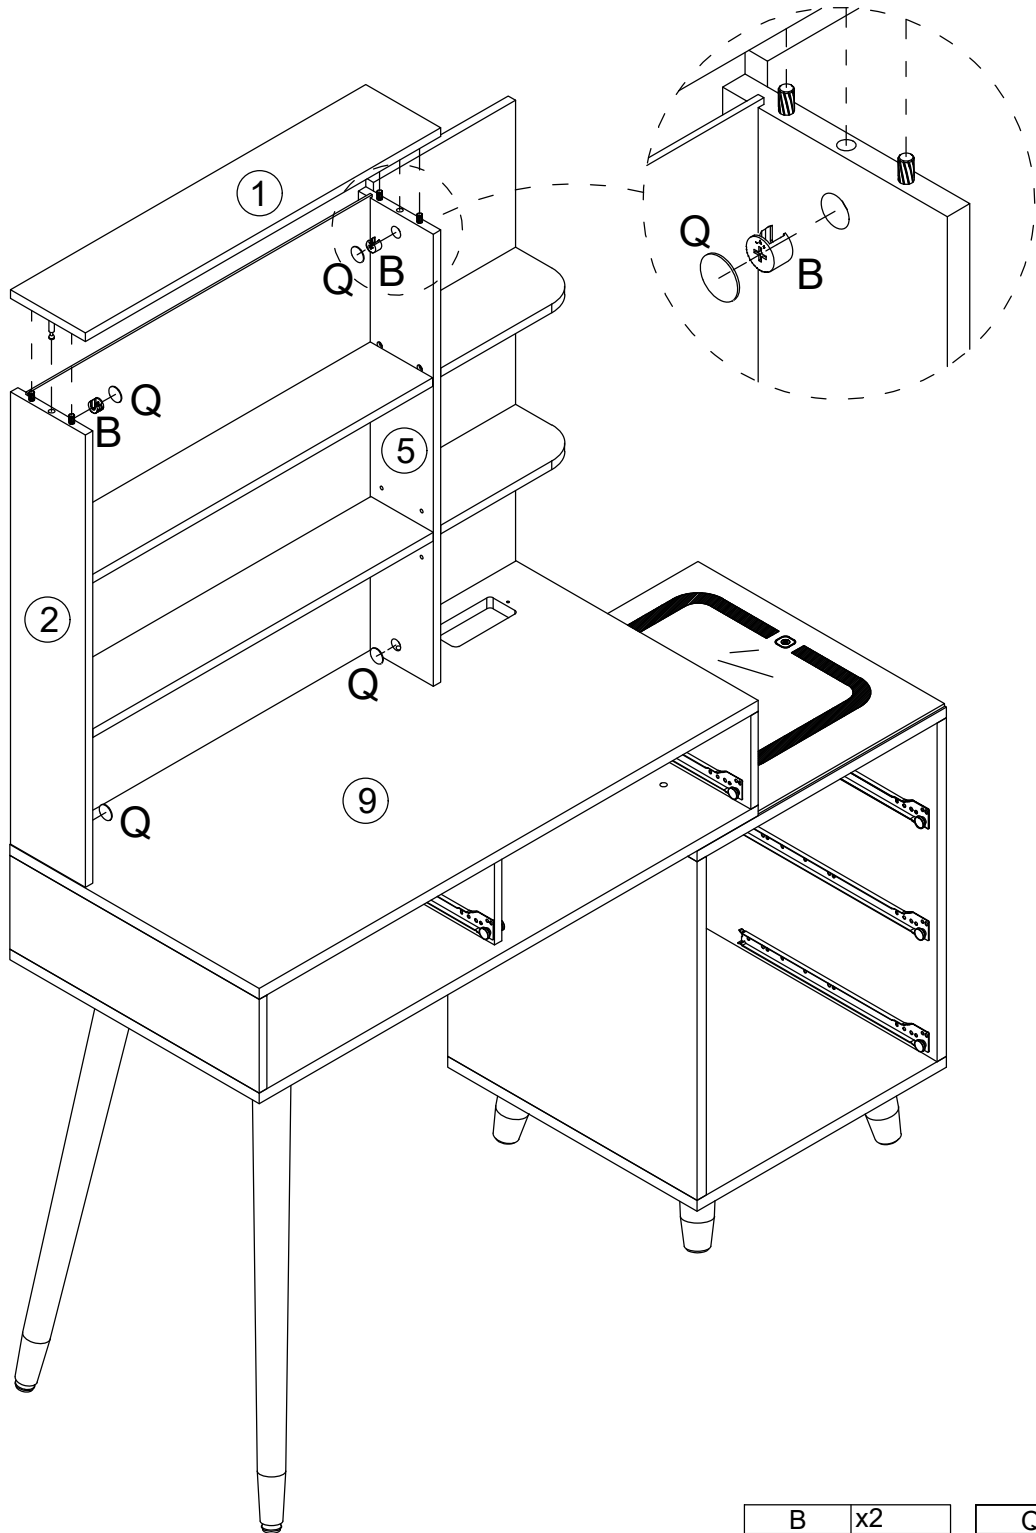

OR

K	x2
K-1	K-2

15

16

A	x4
Ø6x35mm	

B	x2	C	x4
Ø15x10mm		Ø6x30mm	

B	x2	C	x6	D	x2
Ø15x10mm		Ø6x30mm		Ø4x35mm	

C	x4
	
Ø6x30mm	

L	x4
	

B	x2
Ø15x10mm	

Q	x4
Ø20mm	

BB	x2
	
Ø4x16mm	

G	x2
	

J	x12
J-1	J-2
	

23

P	x4
	
Ø3.5x12mm	

E	x30	DL	x5	DR	x5
					
Ø3x12mm		L300mm		L300mm	

E	x8	X	x4	V	x16
					
Ø3x12mm				Ø4x25mm	

E	x8
	
Ø3x12mm	

I	x1
	

N	x8
	

Please refer to the image on the left and paste it on the mirror. Adjust the length and distance of the light line by rotating the light cannon in both positive and negative directions.