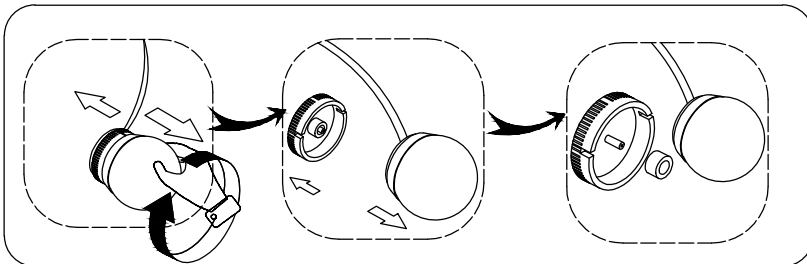

E	x30	DL	x5	DR	x5
					
Ø3x12mm		L300mm		L300mm	

E	x8	X	x4	V	x16
					
Ø3x12mm				Ø4x25mm	

E	x8
	
Ø3x12mm	

I	x1
	

N	x8
	

Please refer to the image on the left and paste it on the mirror. Adjust the length and distance of the light line by rotating the light cannon in both positive and negative directions.

Steps to remove light bulb:

Steps for installing the light cannon:

Please note that the inlet and outlet of the line should be placed on the line card, and the line should be placed on the exit by rotating around the central axis