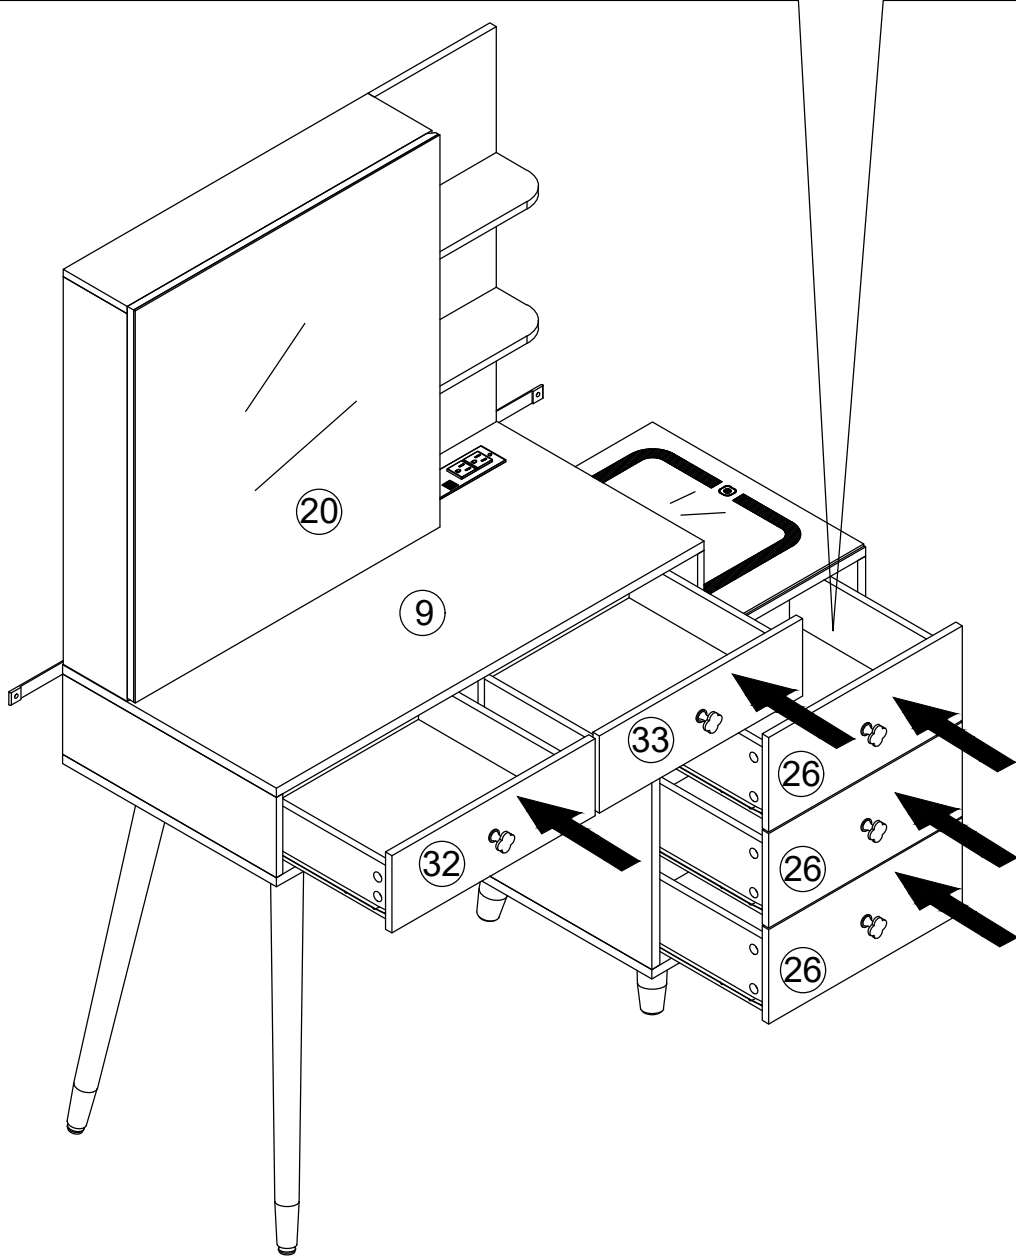

O	x2
	

24

S	x2
	
Ø3x12mm	

P	x8
	
Ø3.5x12mm	

R	x1
	

25

A	x12	B	x12	D	x12	M	x3
							
Ø6x35mm		Ø15x10mm		Ø4x35mm			

A	x8	B	x8	D	x8	M	x2
Ø6x35mm		Ø15x10mm		Ø4x35mm			

E	x30	DL	x5	DR	x5
					
Ø3x12mm		L300mm		L300mm	

E	x8	X	x4	V	x16
					
Ø3x12mm				Ø4x25mm	

E	x8
	
Ø3x12mm	

I	x1
	

N	x8
	

Please refer to the image on the left and paste it on the mirror. Adjust the length and distance of the light line by rotating the light cannon in both positive and negative directions.

Steps to remove light bulb:

Steps for installing the light cannon:

Please note that the inlet and outlet of the line should be placed on the line card, and the line should be placed on the exit by rotating around the central axis

T	x1

D	x2
	
Ø4x35mm	

W	x2
	
Ø6x30mm	