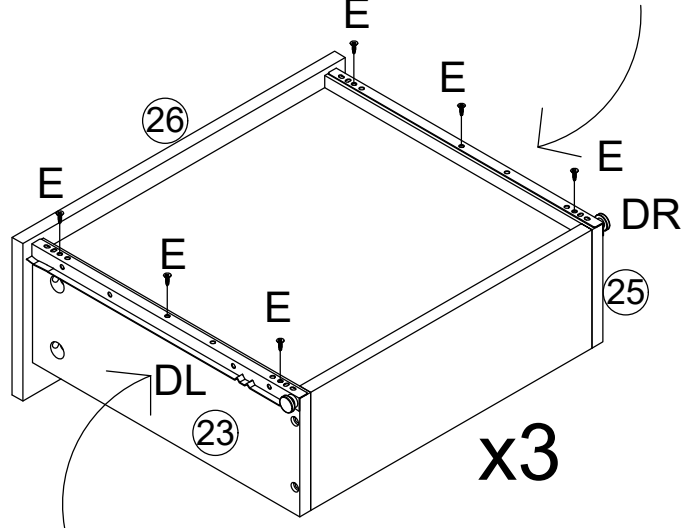

O	x2
	

24

S	x2
	
Ø3x12mm	

P	x8
	
Ø3.5x12mm	

R	x1
	

25

A	x12	B	x12	D	x12	M	x3
							
Ø6x35mm		Ø15x10mm		Ø4x35mm			

A	x8	B	x8	D	x8	M	x2
Ø6x35mm		Ø15x10mm		Ø4x35mm			

E	x30	DL	x5	DR	x5
					
Ø3x12mm		L300mm		L300mm	

E	x8	X	x4	V	x16
					
Ø3x12mm				Ø4x25mm	

E	x8
	
Ø3x12mm	

I	x1
	

N	x8
	

Please refer to the image on the left and paste it on the mirror. Adjust the length and distance of the light line by rotating the light cannon in both positive and negative directions.