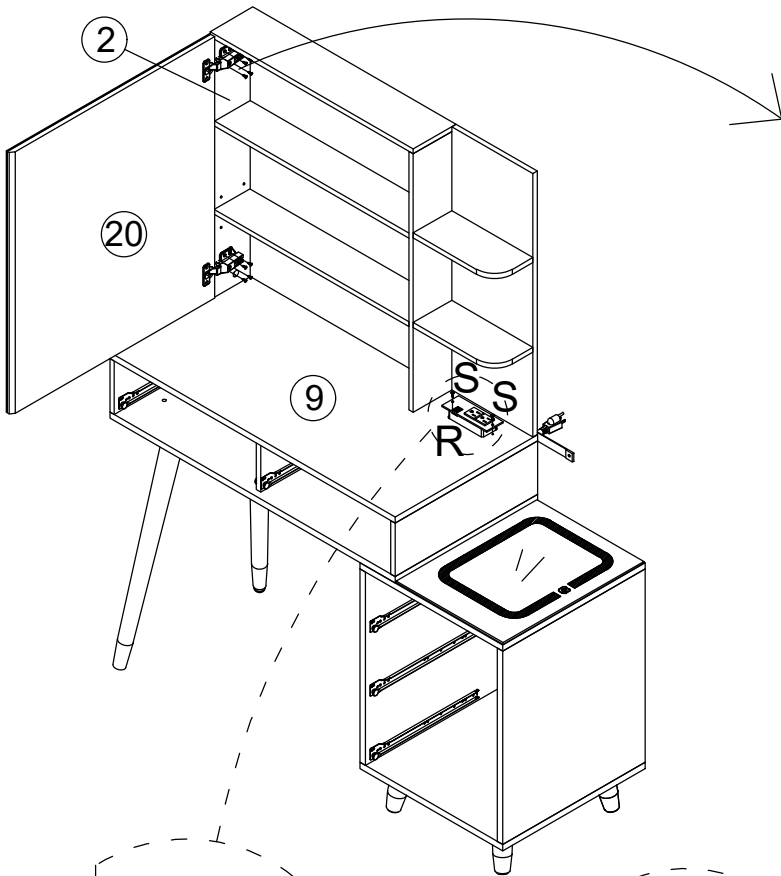

S	x2
Ø3x12mm	

P	x8
Ø3.5x12mm	

R	x1