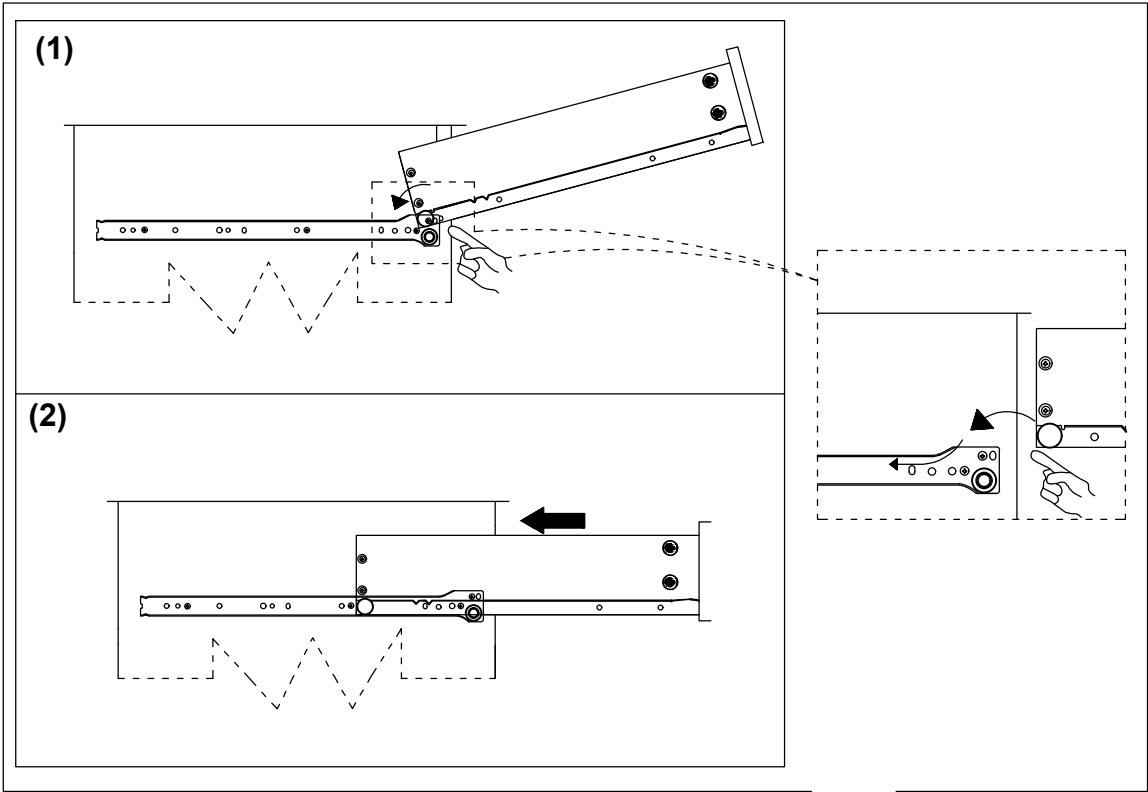

O	x2
	

24

S	x2
	
Ø3x12mm	

P	x8
	
Ø3.5x12mm	

R	x1
	

25

A	x12	B	x12	D	x12	M	x3
							
Ø6x35mm		Ø15x10mm		Ø4x35mm			

A	x8	B	x8	D	x8	M	x2
Ø6x35mm		Ø15x10mm		Ø4x35mm			

E	x30	DL	x5	DR	x5
					
Ø3x12mm		L300mm		L300mm	

E	x8	X	x4	V	x16
					
Ø3x12mm				Ø4x25mm	

E	x8
	
Ø3x12mm	

I	x1
	

N	x8
	

Please refer to the image on the left and paste it on the mirror. Adjust the length and distance of the light line by rotating the light cannon in both positive and negative directions.

Steps to remove light bulb:

Steps for installing the light cannon:

Please note that the inlet and outlet of the line should be placed on the line card, and the line should be placed on the exit by rotating around the central axis

T	x1

D	x2
	
Ø4x35mm	

W	x2
	
Ø6x30mm	