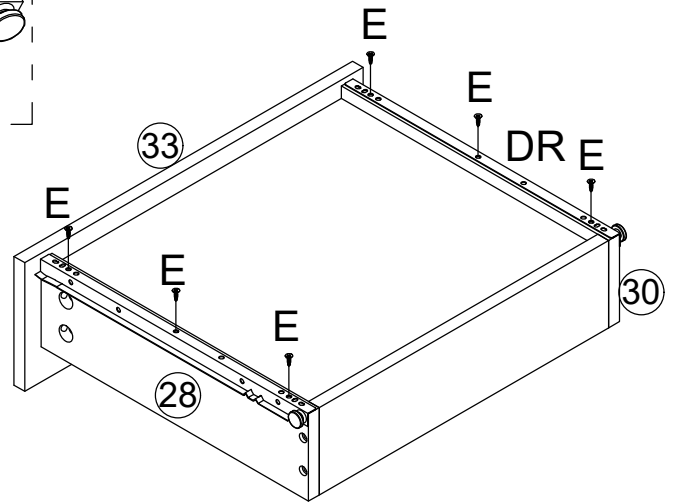

L	x4
	

B	x2
Ø15x10mm	

Q	x4
Ø20mm	

BB	x2
	
Ø4x16mm	

G	x2
	

J	x12
J-1	J-2
	

23

P	x4
	
Ø3.5x12mm	

O	x2
	

24

S	x2
	
Ø3x12mm	

P	x8
	
Ø3.5x12mm	

R	x1
	

25

A	x12	B	x12	D	x12	M	x3
							
Ø6x35mm		Ø15x10mm		Ø4x35mm			

A	x8	B	x8	D	x8	M	x2
Ø6x35mm		Ø15x10mm		Ø4x35mm			

E	x30	DL	x5	DR	x5
					
Ø3x12mm		L300mm		L300mm	

E	x8	X	x4	V	x16
					
Ø3x12mm				Ø4x25mm	

E	x8
	
Ø3x12mm	

I	x1
	

N	x8
	

Please refer to the image on the left and paste it on the mirror. Adjust the length and distance of the light line by rotating the light cannon in both positive and negative directions.