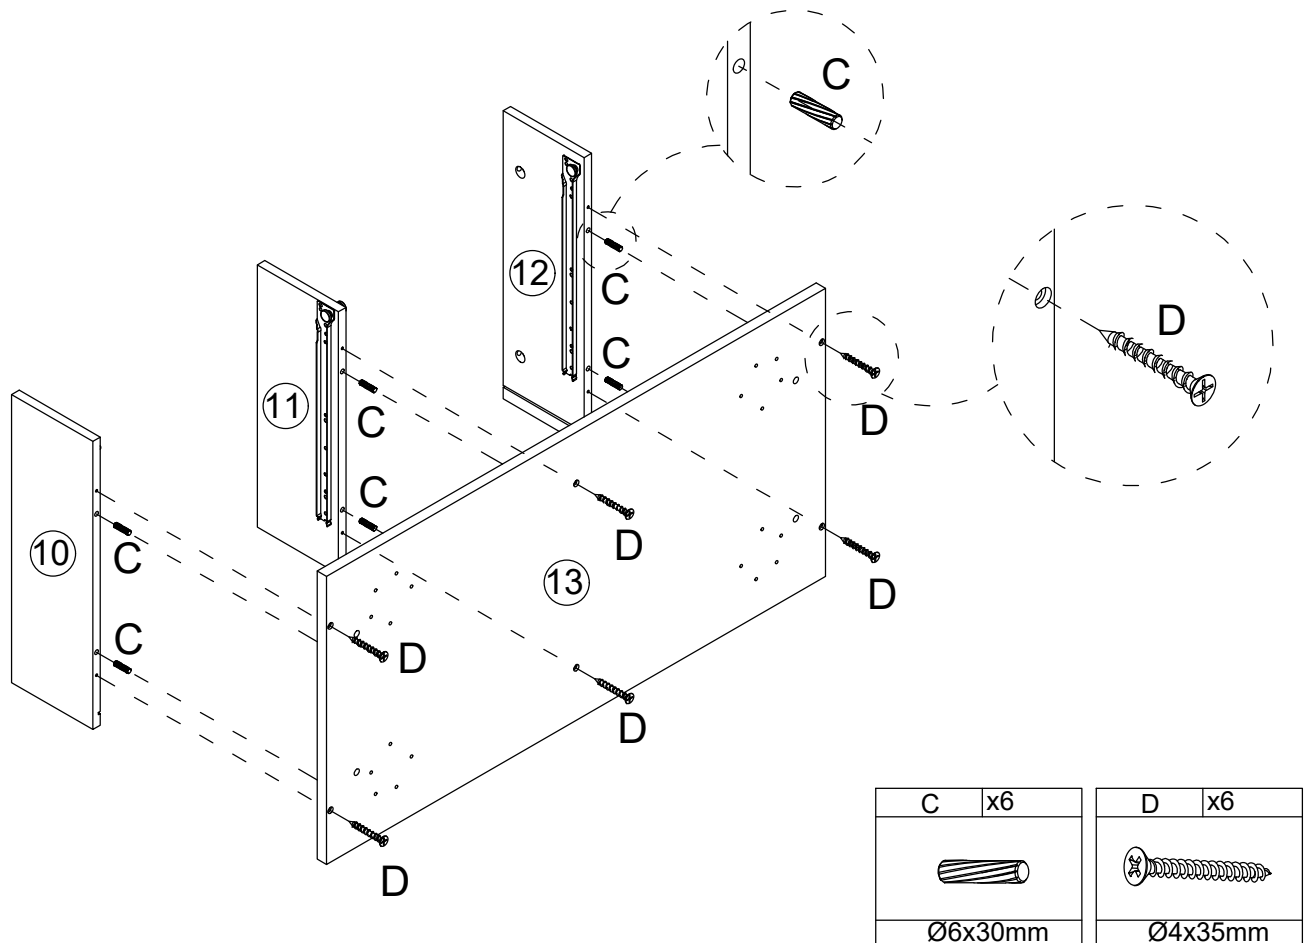

C	x4
Ø6x30mm	

6

A	x4
Ø6x35mm	

E	x2
Ø3x12mm	

AA	x2

9

10

11

E	x30	DL	x5	DR	x5
					
Ø3x12mm		L300mm		L300mm	

E	x8	X	x4	V	x16
					
Ø3x12mm				Ø4x25mm	

E	x8
	
Ø3x12mm	

I	x1
	

N	x8
	

Please refer to the image on the left and paste it on the mirror. Adjust the length and distance of the light line by rotating the light cannon in both positive and negative directions.