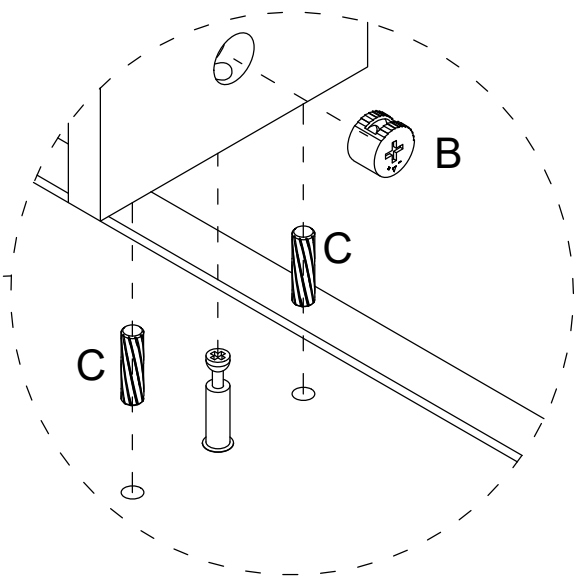

OR

K	x2
K-1	K-2

15

16

A	x4
Ø6x35mm	

B	x2	C	x4
Ø15x10mm		Ø6x30mm	

B	x2	C	x6	D	x2
Ø15x10mm		Ø6x30mm		Ø4x35mm	

C	x4
	
Ø6x30mm	

L	x4
	

B	x2
Ø15x10mm	

Q	x4
Ø20mm	

BB	x2
	
Ø4x16mm	

G	x2
	

J	x12
J-1	J-2
	

23

P	x4
	
Ø3.5x12mm	

O	x2
	

24

S	x2
	
Ø3x12mm	

P	x8
	
Ø3.5x12mm	

R	x1
	

25

A	x12	B	x12	D	x12	M	x3
							
Ø6x35mm		Ø15x10mm		Ø4x35mm			

A	x8	B	x8	D	x8	M	x2
Ø6x35mm		Ø15x10mm		Ø4x35mm			

E	x30	DL	x5	DR	x5
					
Ø3x12mm		L300mm		L300mm	

E	x8	X	x4	V	x16
					
Ø3x12mm				Ø4x25mm	

E	x8
	
Ø3x12mm	

I	x1
	

N	x8
	

Please refer to the image on the left and paste it on the mirror. Adjust the length and distance of the light line by rotating the light cannon in both positive and negative directions.