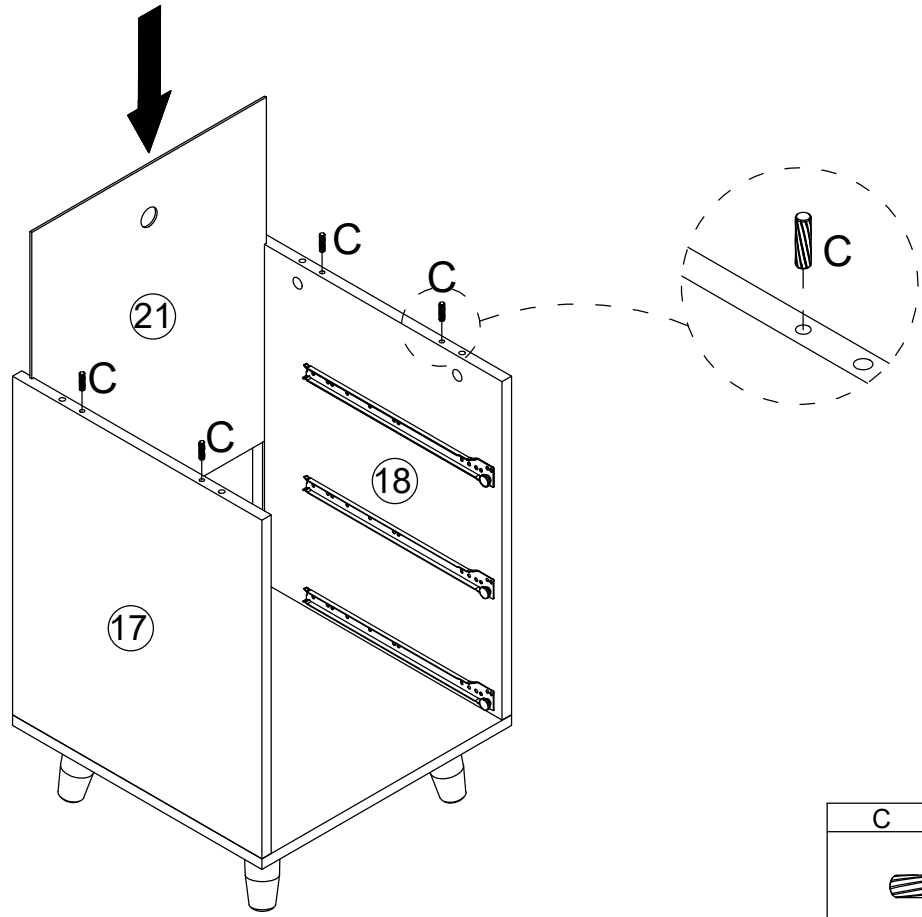

Hardware

A	x36(+3)	B	x36(+3)	C	x42(+3)	D	x45(+3)	E	x78(+3)	F	x30(+2)
											
Ø6x35mm		Ø15x10mm		Ø6x30mm		Ø4x35mm		Ø3x12mm		Ø4x14mm	
G	x2	H	x2	I	x1	J	x12	K	x2	L	x4
						 		 			
M	x5	N	x8	O	x2	P	x12	Q	x4	R	x1
											
Ø3x12mm						Ø3.5x12mm		Ø20mm			
S	x2	T	x1	U		x1	V	x16	W	x2	
				 							
Ø3x12mm				U-1 U-2		Ø4x25mm		Ø6x30mm			
X	x4	Y	x2	Z	x4	AA	x2	BB	x2	CL	x5
											
								Ø4x16mm		L300mm	
CR	x5	DL	x5	DR	x5						
											
L300mm		L300mm		L300mm							

(+) is free spare parts

1

2

3

F	x20
	
Ø4x14mm	

Z	x4
	

4

5

E	x30	DL	x5	DR	x5
					
Ø3x12mm		L300mm		L300mm	

E	x8	X	x4	V	x16
					
Ø3x12mm				Ø4x25mm	

E	x8
	
Ø3x12mm	

I	x1
	

N	x8
	

Please refer to the image on the left and paste it on the mirror. Adjust the length and distance of the light line by rotating the light cannon in both positive and negative directions.