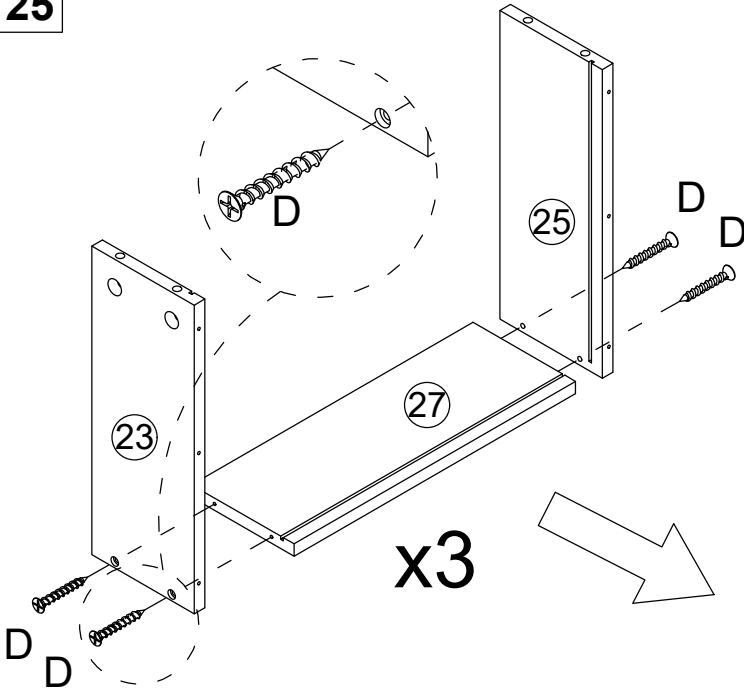

L	x4
	

B	x2
Ø15x10mm	

Q	x4
Ø20mm	

BB	x2
	
Ø4x16mm	

G	x2
	

J	x12
J-1	J-2
	

23

P	x4
	
Ø3.5x12mm	

O	x2
	

24

S	x2
	
Ø3x12mm	

P	x8
	
Ø3.5x12mm	

R	x1
	

25

A	x12	B	x12	D	x12	M	x3
							
Ø6x35mm		Ø15x10mm		Ø4x35mm			

A	x8	B	x8	D	x8	M	x2
Ø6x35mm		Ø15x10mm		Ø4x35mm			

E	x30	DL	x5	DR	x5
					
Ø3x12mm		L300mm		L300mm	

E	x8	X	x4	V	x16
					
Ø3x12mm				Ø4x25mm	

E	x8
	
Ø3x12mm	

I	x1
	

N	x8
	

Please refer to the image on the left and paste it on the mirror. Adjust the length and distance of the light line by rotating the light cannon in both positive and negative directions.

Steps to remove light bulb:

Steps for installing the light cannon:

Please note that the inlet and outlet of the line should be placed on the line card, and the line should be placed on the exit by rotating around the central axis