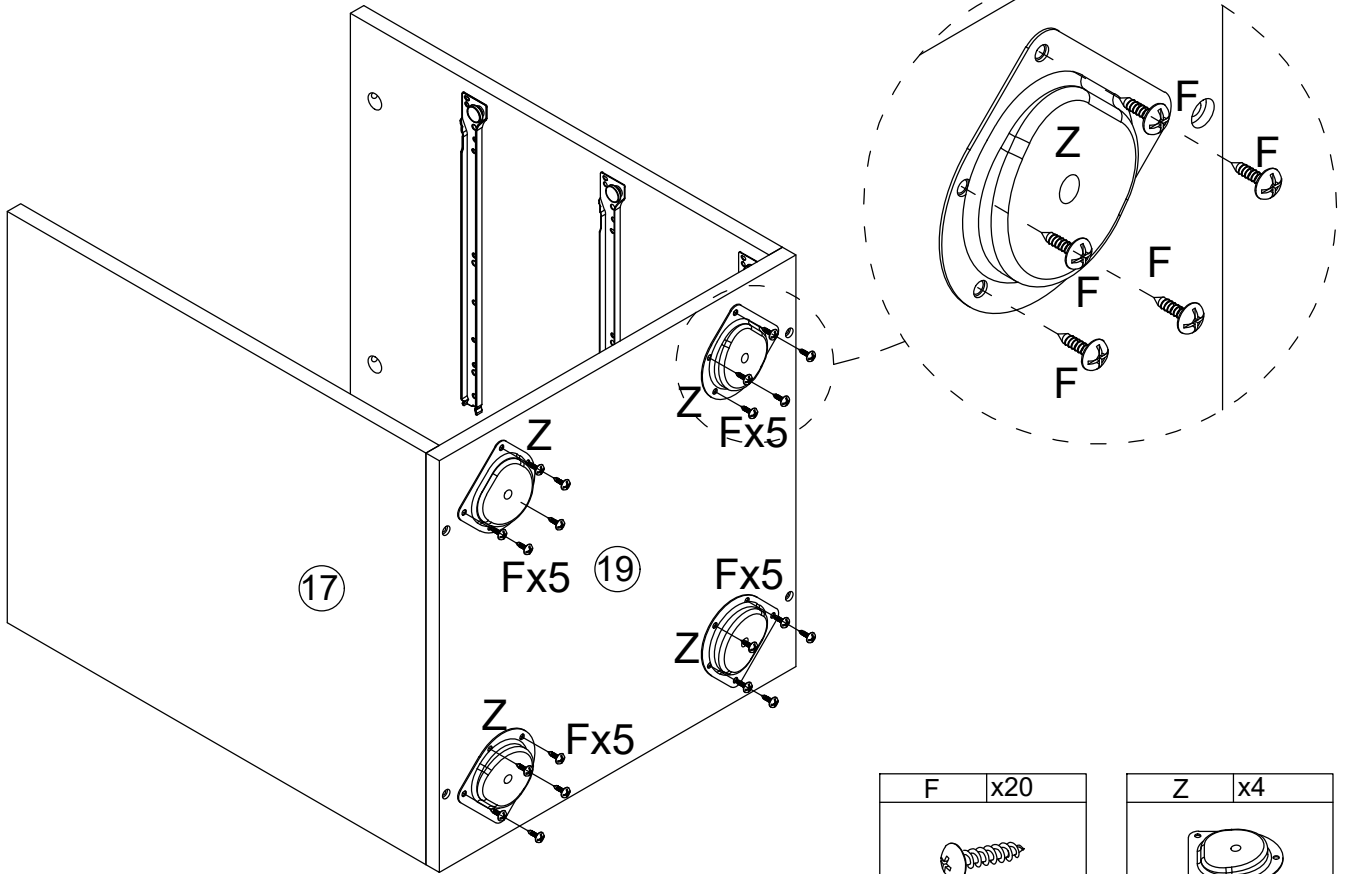

3

F	x20
Ø4x14mm	

Z	x4

4