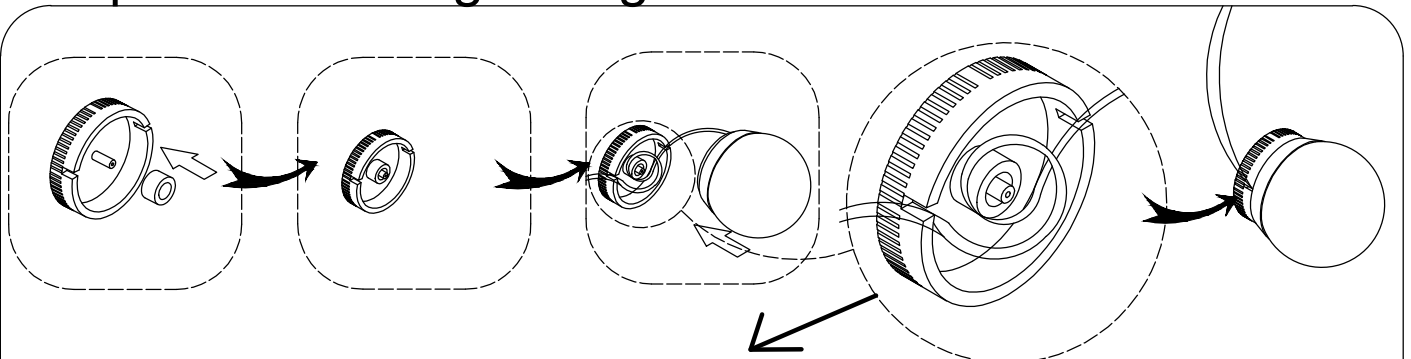

E	x30	DL	x5	DR	x5
					
Ø3x12mm		L300mm		L300mm	

E	x8	X	x4	V	x16
					
Ø3x12mm				Ø4x25mm	

E	x8
	
Ø3x12mm	

I	x1
	

N	x8
	

Please refer to the image on the left and paste it on the mirror. Adjust the length and distance of the light line by rotating the light cannon in both positive and negative directions.

Steps to remove light bulb:

Steps for installing the light cannon:

Please note that the inlet and outlet of the line should be placed on the line card, and the line should be placed on the exit by rotating around the central axis