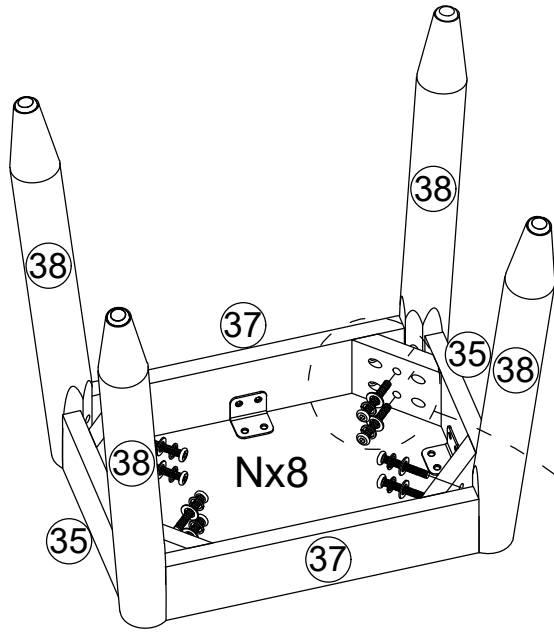

L	x4
	

B	x2
Ø15x10mm	

Q	x4
Ø20mm	

BB	x2
	
Ø4x16mm	

G	x2
	

J	x12
J-1	J-2
	

23

P	x4
	
Ø3.5x12mm	

O	x2
	

24

S	x2
	
Ø3x12mm	

P	x8
	
Ø3.5x12mm	

R	x1
	

25

A	x12	B	x12	D	x12	M	x3
							
Ø6x35mm		Ø15x10mm		Ø4x35mm			

A	x8	B	x8	D	x8	M	x2
Ø6x35mm		Ø15x10mm		Ø4x35mm			

E	x30	DL	x5	DR	x5
					
Ø3x12mm		L300mm		L300mm	

E	x8	X	x4	V	x16
					
Ø3x12mm				Ø4x25mm	

E	x8
	
Ø3x12mm	

I	x1
	

N	x8
	

Please refer to the image on the left and paste it on the mirror. Adjust the length and distance of the light line by rotating the light cannon in both positive and negative directions.

T	x1

D	x2
	
Ø4x35mm	

W	x2
	
Ø6x30mm	