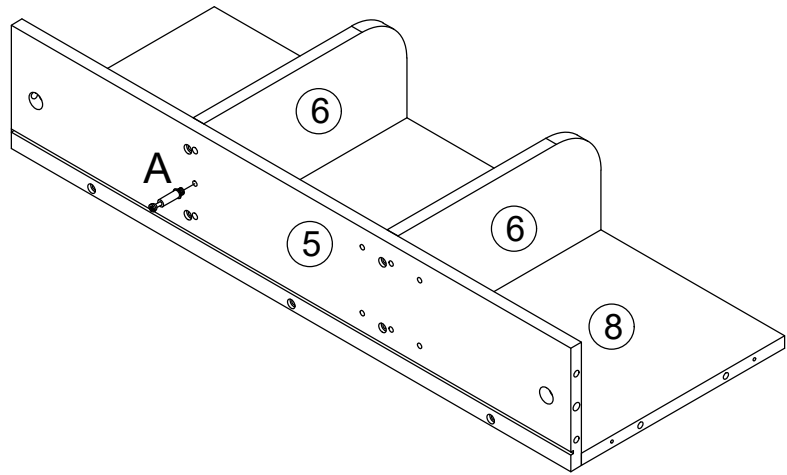

F	x10
Ø4x14mm	

H	x2

Y	x2

11

F	x10
Ø4x14mm	

H	x2

Y	x2

12

OR

K	x2
K-1	K-2

15

16

A	x4
Ø6x35mm	

B	x2	C	x4
Ø15x10mm		Ø6x30mm	

B	x2	C	x6	D	x2
Ø15x10mm		Ø6x30mm		Ø4x35mm	

C	x4
	
Ø6x30mm	

L	x4
	

B	x2
Ø15x10mm	

Q	x4
Ø20mm	

BB	x2
	
Ø4x16mm	

G	x2
	

J	x12
J-1	J-2
	

23

P	x4
	
Ø3.5x12mm	

E	x30	DL	x5	DR	x5
					
Ø3x12mm		L300mm		L300mm	

E	x8	X	x4	V	x16
					
Ø3x12mm				Ø4x25mm	

E	x8
	
Ø3x12mm	

I	x1
	

N	x8
	

Please refer to the image on the left and paste it on the mirror. Adjust the length and distance of the light line by rotating the light cannon in both positive and negative directions.