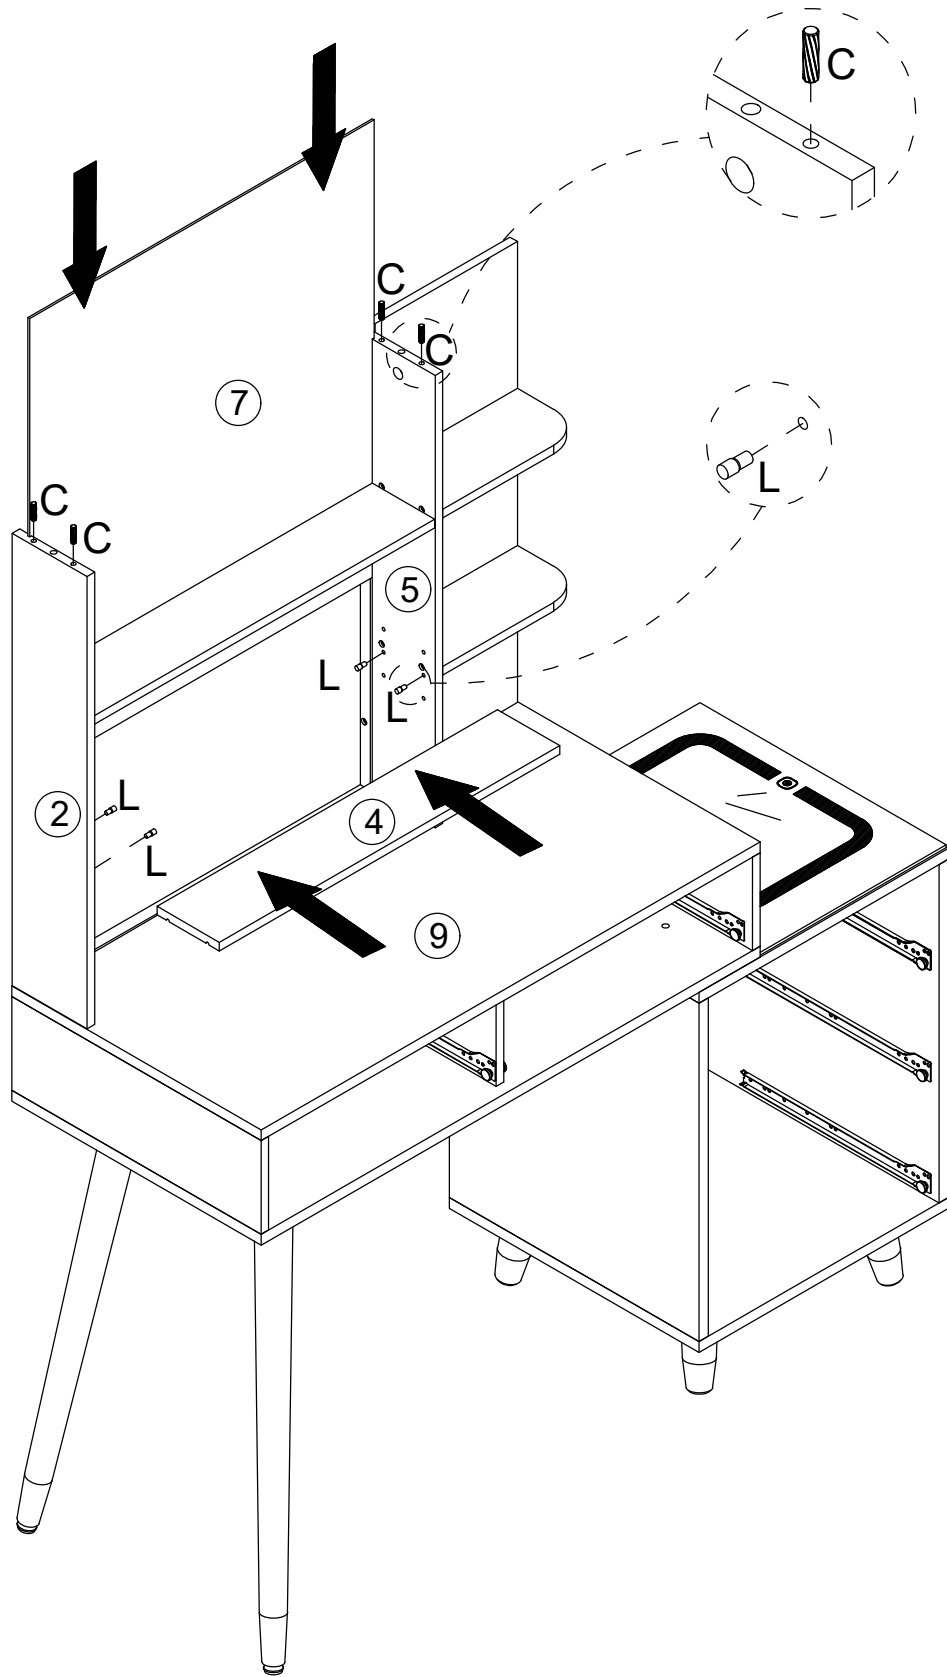

F	x10
Ø4x14mm	

H	x2

Y	x2

11

F	x10
Ø4x14mm	

H	x2

Y	x2

12

OR

K	x2
K-1	K-2

15

16

A	x4
Ø6x35mm	

B	x2	C	x4
Ø15x10mm		Ø6x30mm	

B	x2	C	x6	D	x2
Ø15x10mm		Ø6x30mm		Ø4x35mm	

C	x4
	
Ø6x30mm	

L	x4
	

B	x2
Ø15x10mm	

Q	x4
Ø20mm	

BB	x2
	
Ø4x16mm	

G	x2
	

J	x12
J-1	J-2
	

23

P	x4
	
Ø3.5x12mm	

E	x30	DL	x5	DR	x5
					
Ø3x12mm		L300mm		L300mm	

E	x8	X	x4	V	x16
					
Ø3x12mm				Ø4x25mm	

E	x8
	
Ø3x12mm	

I	x1
	

N	x8
	

Please refer to the image on the left and paste it on the mirror. Adjust the length and distance of the light line by rotating the light cannon in both positive and negative directions.