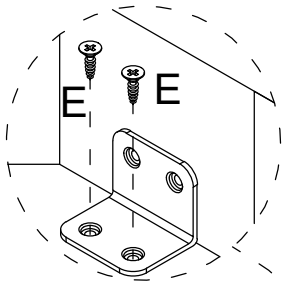

L	x4
	

B	x2
Ø15x10mm	

Q	x4
Ø20mm	

BB	x2
	
Ø4x16mm	

G	x2
	

J	x12
J-1	J-2
	

23

P	x4
	
Ø3.5x12mm	

O	x2
	

24

S	x2
	
Ø3x12mm	

P	x8
	
Ø3.5x12mm	

R	x1
	

25

A	x12	B	x12	D	x12	M	x3
							
Ø6x35mm		Ø15x10mm		Ø4x35mm			

A	x8	B	x8	D	x8	M	x2
Ø6x35mm		Ø15x10mm		Ø4x35mm			

E	x30	DL	x5	DR	x5
					
Ø3x12mm		L300mm		L300mm	

E	x8	X	x4	V	x16
					
Ø3x12mm				Ø4x25mm	

E	x8
	
Ø3x12mm	

I	x1
	

N	x8
	

Please refer to the image on the left and paste it on the mirror. Adjust the length and distance of the light line by rotating the light cannon in both positive and negative directions.

Steps to remove light bulb:

Steps for installing the light cannon:

Please note that the inlet and outlet of the line should be placed on the line card, and the line should be placed on the exit by rotating around the central axis