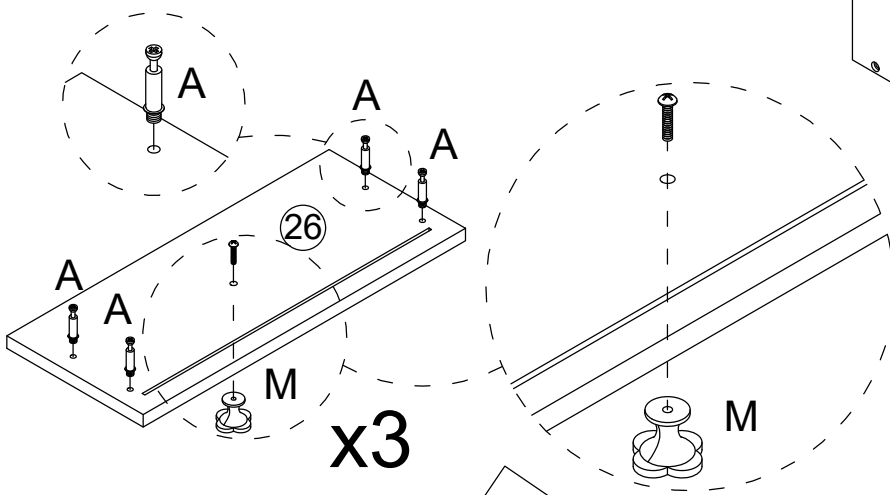

L	x4
	

B	x2
Ø15x10mm	

Q	x4
Ø20mm	

BB	x2
	
Ø4x16mm	

G	x2
	

J	x12
J-1	J-2
	

23

P	x4
	
Ø3.5x12mm	

O	x2
	

24

S	x2
	
Ø3x12mm	

P	x8
	
Ø3.5x12mm	

R	x1
	

25

A	x12	B	x12	D	x12	M	x3
							
Ø6x35mm		Ø15x10mm		Ø4x35mm			

A	x8	B	x8	D	x8	M	x2
Ø6x35mm		Ø15x10mm		Ø4x35mm			

E	x30	DL	x5	DR	x5
					
Ø3x12mm		L300mm		L300mm	

E	x8	X	x4	V	x16
					
Ø3x12mm				Ø4x25mm	

E	x8
	
Ø3x12mm	

I	x1
	

N	x8
	

Please refer to the image on the left and paste it on the mirror. Adjust the length and distance of the light line by rotating the light cannon in both positive and negative directions.

Steps to remove light bulb:

Steps for installing the light cannon:

Please note that the inlet and outlet of the line should be placed on the line card, and the line should be placed on the exit by rotating around the central axis