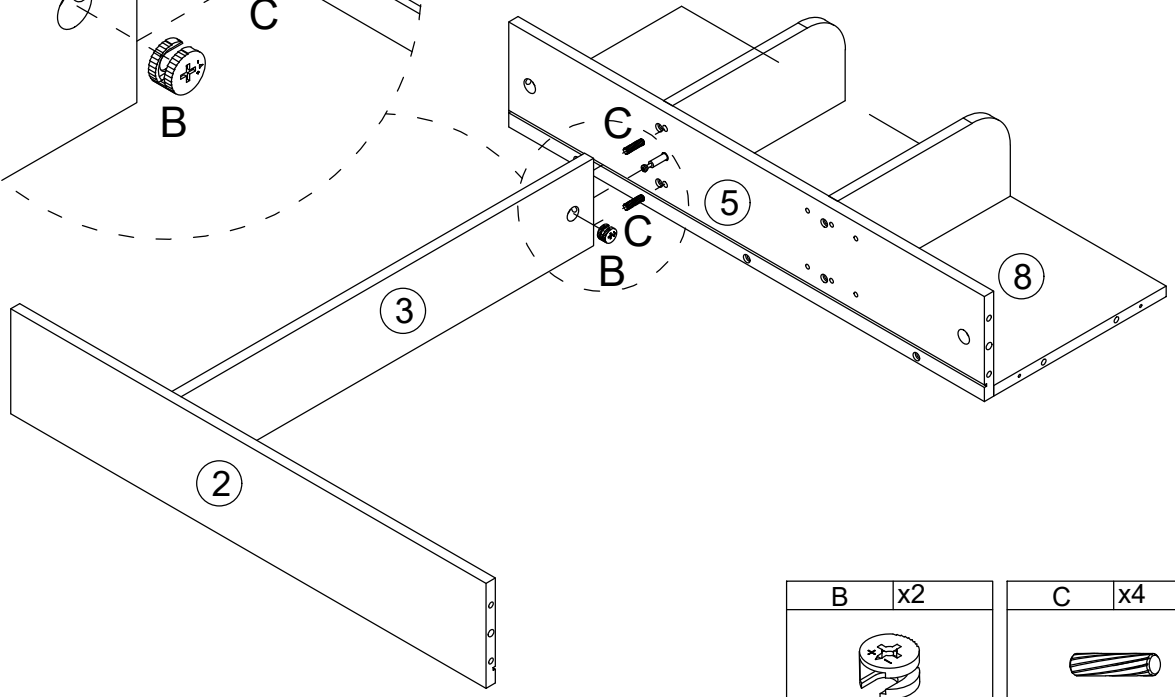

OR

K	x2
K-1	K-2

15

16

A	x4
Ø6x35mm	

B	x2	C	x4
Ø15x10mm		Ø6x30mm	

B	x2	C	x6	D	x2
Ø15x10mm		Ø6x30mm		Ø4x35mm	

C	x4
	
Ø6x30mm	

L	x4
	

B	x2
Ø15x10mm	

Q	x4
Ø20mm	

BB	x2
	
Ø4x16mm	

G	x2
	

J	x12
J-1	J-2
	

23

P	x4
	
Ø3.5x12mm	

E	x30	DL	x5	DR	x5
					
Ø3x12mm		L300mm		L300mm	

E	x8	X	x4	V	x16
					
Ø3x12mm				Ø4x25mm	

E	x8
	
Ø3x12mm	

I	x1
	

N	x8
	

Please refer to the image on the left and paste it on the mirror. Adjust the length and distance of the light line by rotating the light cannon in both positive and negative directions.