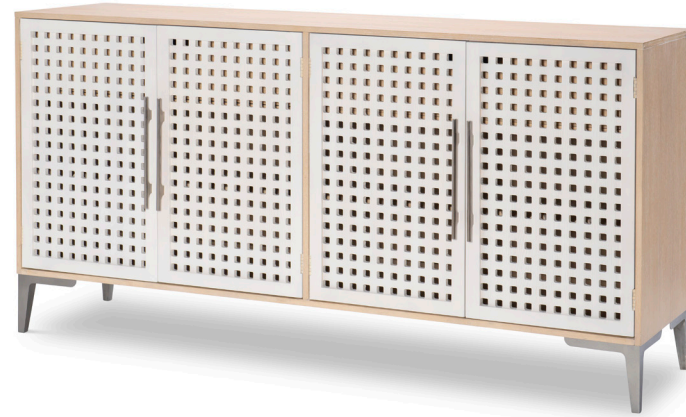

BISCAYNE
1500

DRAWER CHEST
1500-2200

PANEL BED, KING
1500-4106K

BACHELORS CHEST
1500-3200

MIRROR
1500-0200

DRESSER
1500-1200

PANEL BED, KING

1500-4106K
 W80 D85.5 H60
 Consists of:
 1500-4106 Panel Headboard, King
 1500-4116 Panel Footboard, King
 1500-4901 Rails, Queen/King

WOVEN STRAP BACK SIDE CHAIR
 1500-340
 W19.5 D22.5 H34.5
 Seat Ht: 19"
 Upholstered Seat

Malabar Finish on Quartered White Oak

Faux Linen Drawer Fronts w/
 Matte Nickel Hardware &
 Accents

BISCAYNE
1500

LEG TABLE
1500-121K

WOVEN STRAP BACK SIDE CHAIR
1500-340

CREDENZA
1500-151

LEG TABLE
 1500-121K
 W40 D72-92 H30
 Consists of:
 1500-121T Table Top w/ Leaf
 1500-120B Metal Leg Base
 One 20" Leaf
 Seats up to 10

CREDENZA
 1500-151
 W70 D18 H35.5
 4 Doors, 2 Drawers,
 Felt-Lined RSF Drawer,
 2 Adjustable/Reversible/
 Removable Wine Storage
 Shelves

BAR CHEST W/ TRAVERTINE TOP INSET
 1500-250
 W40 D18 H44
 2 Doors, 1 Drawer, 2 Adjustable/
 Reversible/Removable Wine Storage
 Shelves, Stemware Storage

ETAGERE
 1500-181
 W32 D14 H74
 5 Open Shelves, 1 Drawer