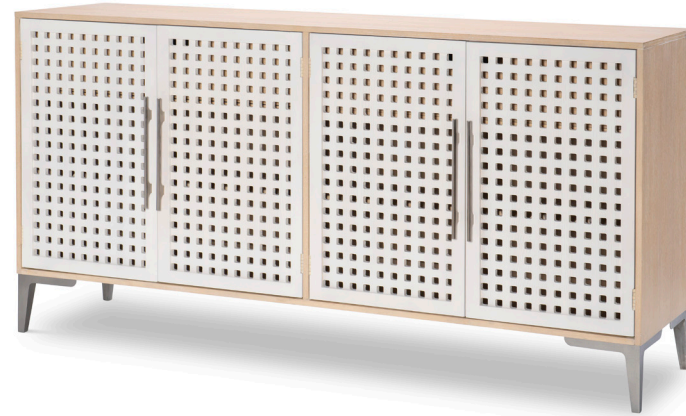

CREDENZA
1500-151
W70 D18 H35.5
4 Doors, 2 Drawers,
Felt-Lined RSF Drawer,
2 Adjustable/Reversible/
Removable Wine Storage
Shelves