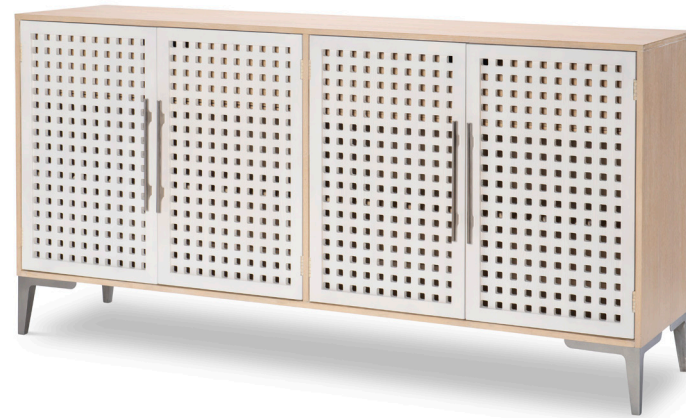

BISCAYNE
1500

DRAWER CHEST
1500-2200

PANEL BED, KING
1500-4106K

BACHELORS CHEST
1500-3200

MIRROR
1500-0200

DRESSER
1500-1200

PANEL BED, KING

1500-4106K
 W80 D85.5 H60
 Consists of:
 1500-4106 Panel Headboard, King
 1500-4116 Panel Footboard, King
 1500-4901 Rails, Queen/King

MIRROR

1500-0200
W42 D1.5 H38
Beveled

DRESSER

1500-1202
W66 D18 H36
8 Drawers, Felt-Lined
Top Drawers,
Cedar-Lined Bottom
Drawers

Malabar Finish on Quartered
White Oak

Faux Linen Drawer Fronts w/
Matte Nickel Hardware &
Accents

BISCAYNE
1500

LEG TABLE W/ TRAVERTINE INSET
1500-120K

UPHOLSTERED SIDE CHAIR
1500-240

ETAGERE
1500-181

LEG TABLE W/ TRAVERTINE INSET

1500-120K
 W40 D72 H30
 Consists of:
 1500-120T Table Top w/ Stone Inset
 1500-120B Metal Leg Base
 Fixed Top
 Seats up to 6

CREDENZA
 1500-151
 W70 D18 H35.5
 4 Doors, 2 Drawers,
 Felt-Lined RSF Drawer,
 2 Adjustable/Reversible/
 Removable Wine Storage
 Shelves

BAR CHEST W/ TRAVERTINE TOP INSET
 1500-250
 W40 D18 H44
 2 Doors, 1 Drawer, 2 Adjustable/
 Reversible/Removable Wine Storage
 Shelves, Stemware Storage