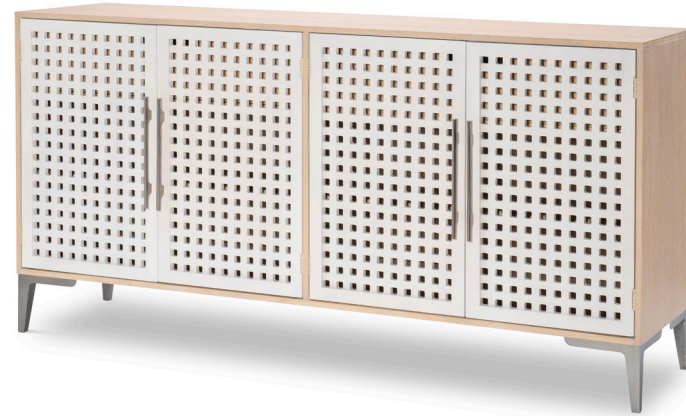

Malabar Finish on Quartered
 White Oak

Faux Linen Drawer Fronts w/
 Matte Nickel Hardware &
 Accents

BISCAYNE
1500

ROUND PEDESTAL TABLE
1500-520K

WOVEN BACK SIDE CHAIR
1500-140

ETAGERE
1500-181

CREDENZA
1500-151

ROUND PEDESTAL TABLE
 1500-520K
 W48 D48 H30
 Consists of:
 1500-520T Table Top
 1500-520B Pedestal Base
 Fixed Top
 Seats up to 4

CREDENZA
 1500-151
 W70 D18 H35.5
 4 Doors, 2 Drawers,
 Felt-Lined RSF Drawer,
 2 Adjustable/Reversible/
 Removable Wine Storage
 Shelves

BAR CHEST W/ TRAVERTINE TOP INSET
 1500-250
 W40 D18 H44
 2 Doors, 1 Drawer, 2 Adjustable/
 Reversible/Removable Wine Storage
 Shelves, Stemware Storage

ETAGERE
 1500-181
 W32 D14 H74
 5 Open Shelves, 1 Drawer