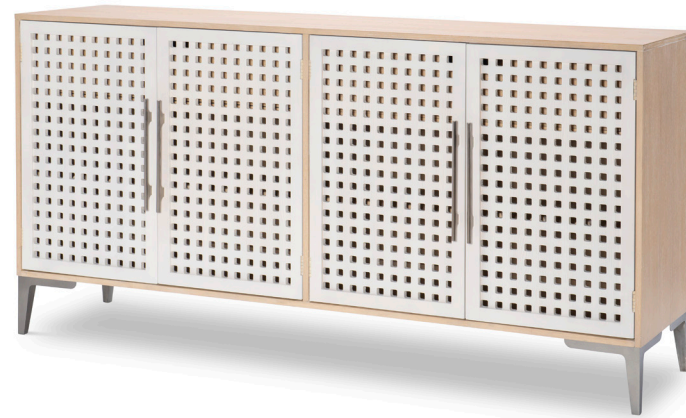

CREDENZA
1500-151
W70 D18 H35.5
4 Doors, 2 Drawers,
Felt-Lined RSF Drawer,
2 Adjustable/Reversible/
Removable Wine Storage
Shelves