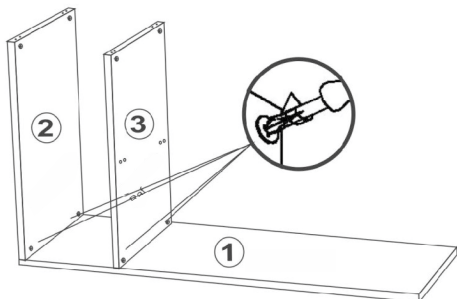

FOOT x 4

PLASTIC PIN x 16

HOLDER x 3

4.18 CHIPBOARD SCREW x 50

CORNER WENGE x 8

1

2

3