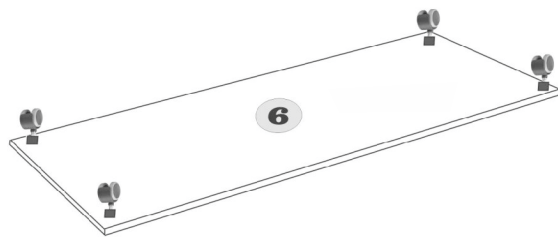

FOOT x 4

PLASTIC PIN x 16

HOLDER x 3

4.18 CHIPBOARD SCREW x 50

CORNER WENGE x 8

1

2

3