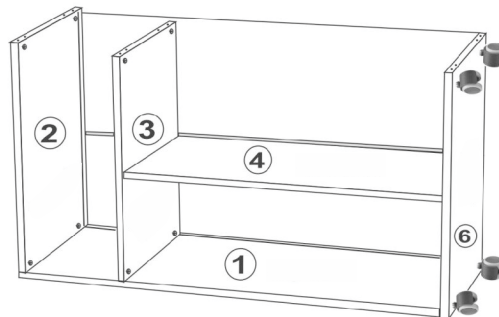

FOOT x 4

PLASTIC PIN x 16

HOLDER x 3

4.18 CHIPBOARD SCREW x 50

CORNER WENGE x 8

1

2

3