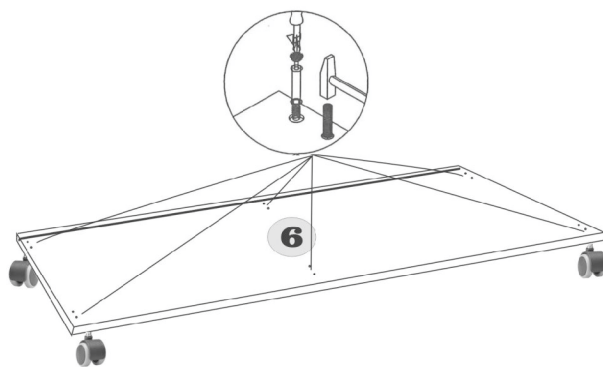

FOOT x 4

PLASTIC PIN x 16

HOLDER x 3

4.18 CHIPBOARD SCREW x 50

CORNER WENGE x 8

1

2

3