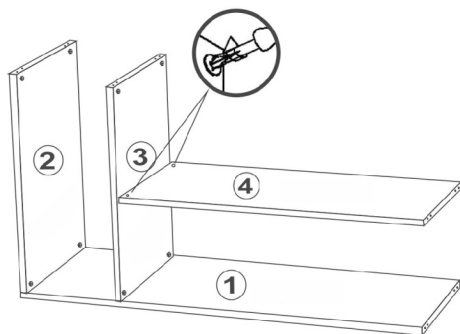

FOOT x 4

PLASTIC PIN x 16

HOLDER x 3

4.18 CHIPBOARD SCREW x 50

CORNER WENGE x 8

1

2

3