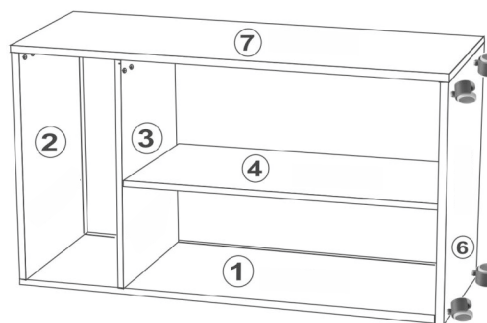

FOOT x 4

PLASTIC PIN x 16

HOLDER x 3

4.18 CHIPBOARD SCREW x 50

CORNER WENGE x 8

1

2

3