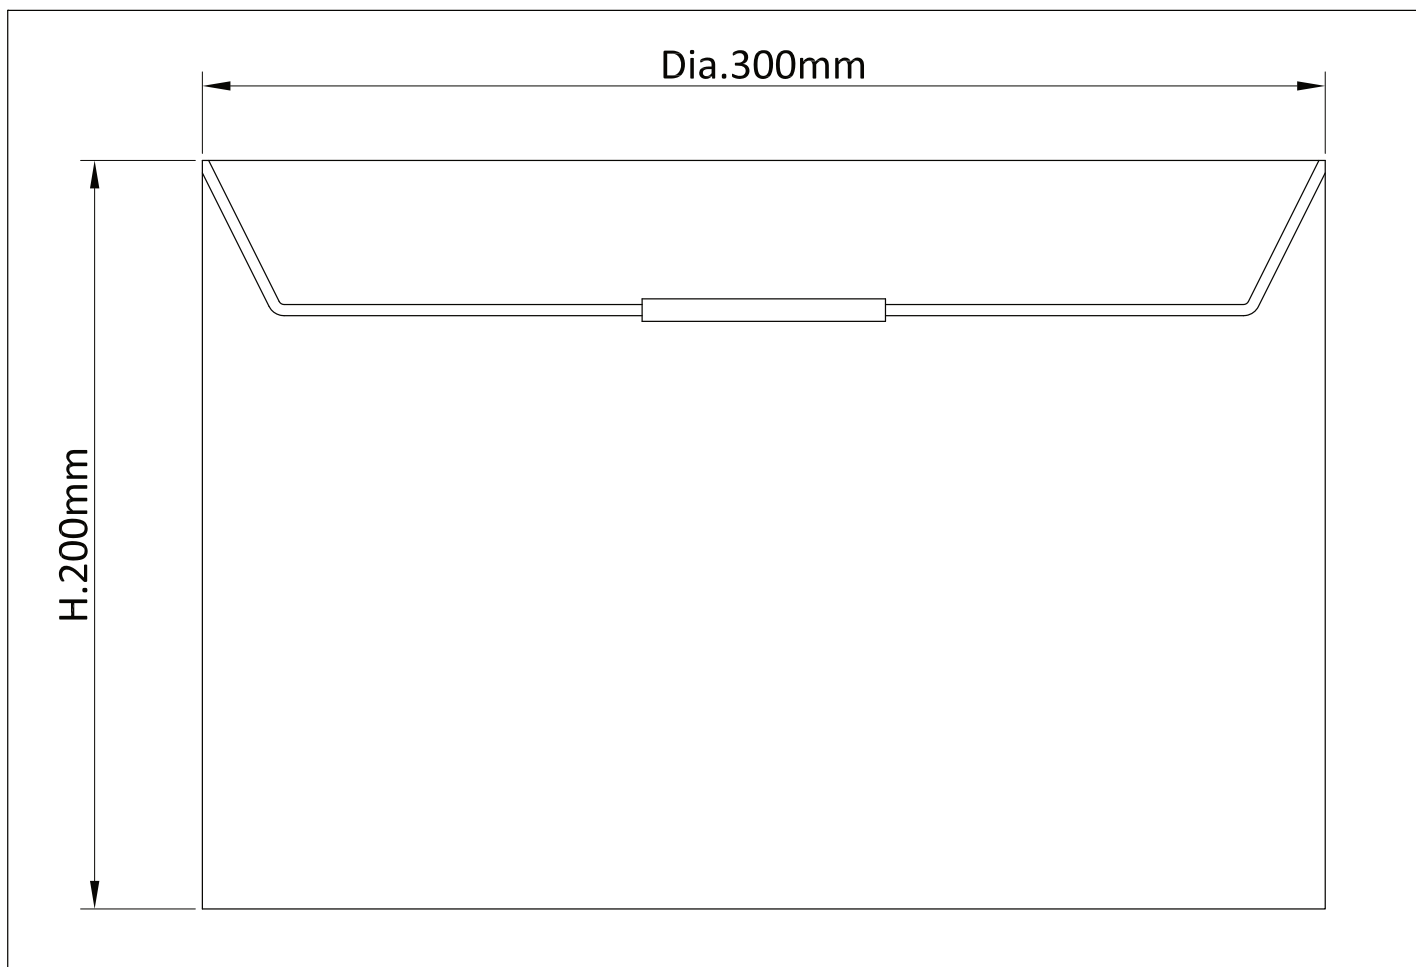

CERTIFICATION